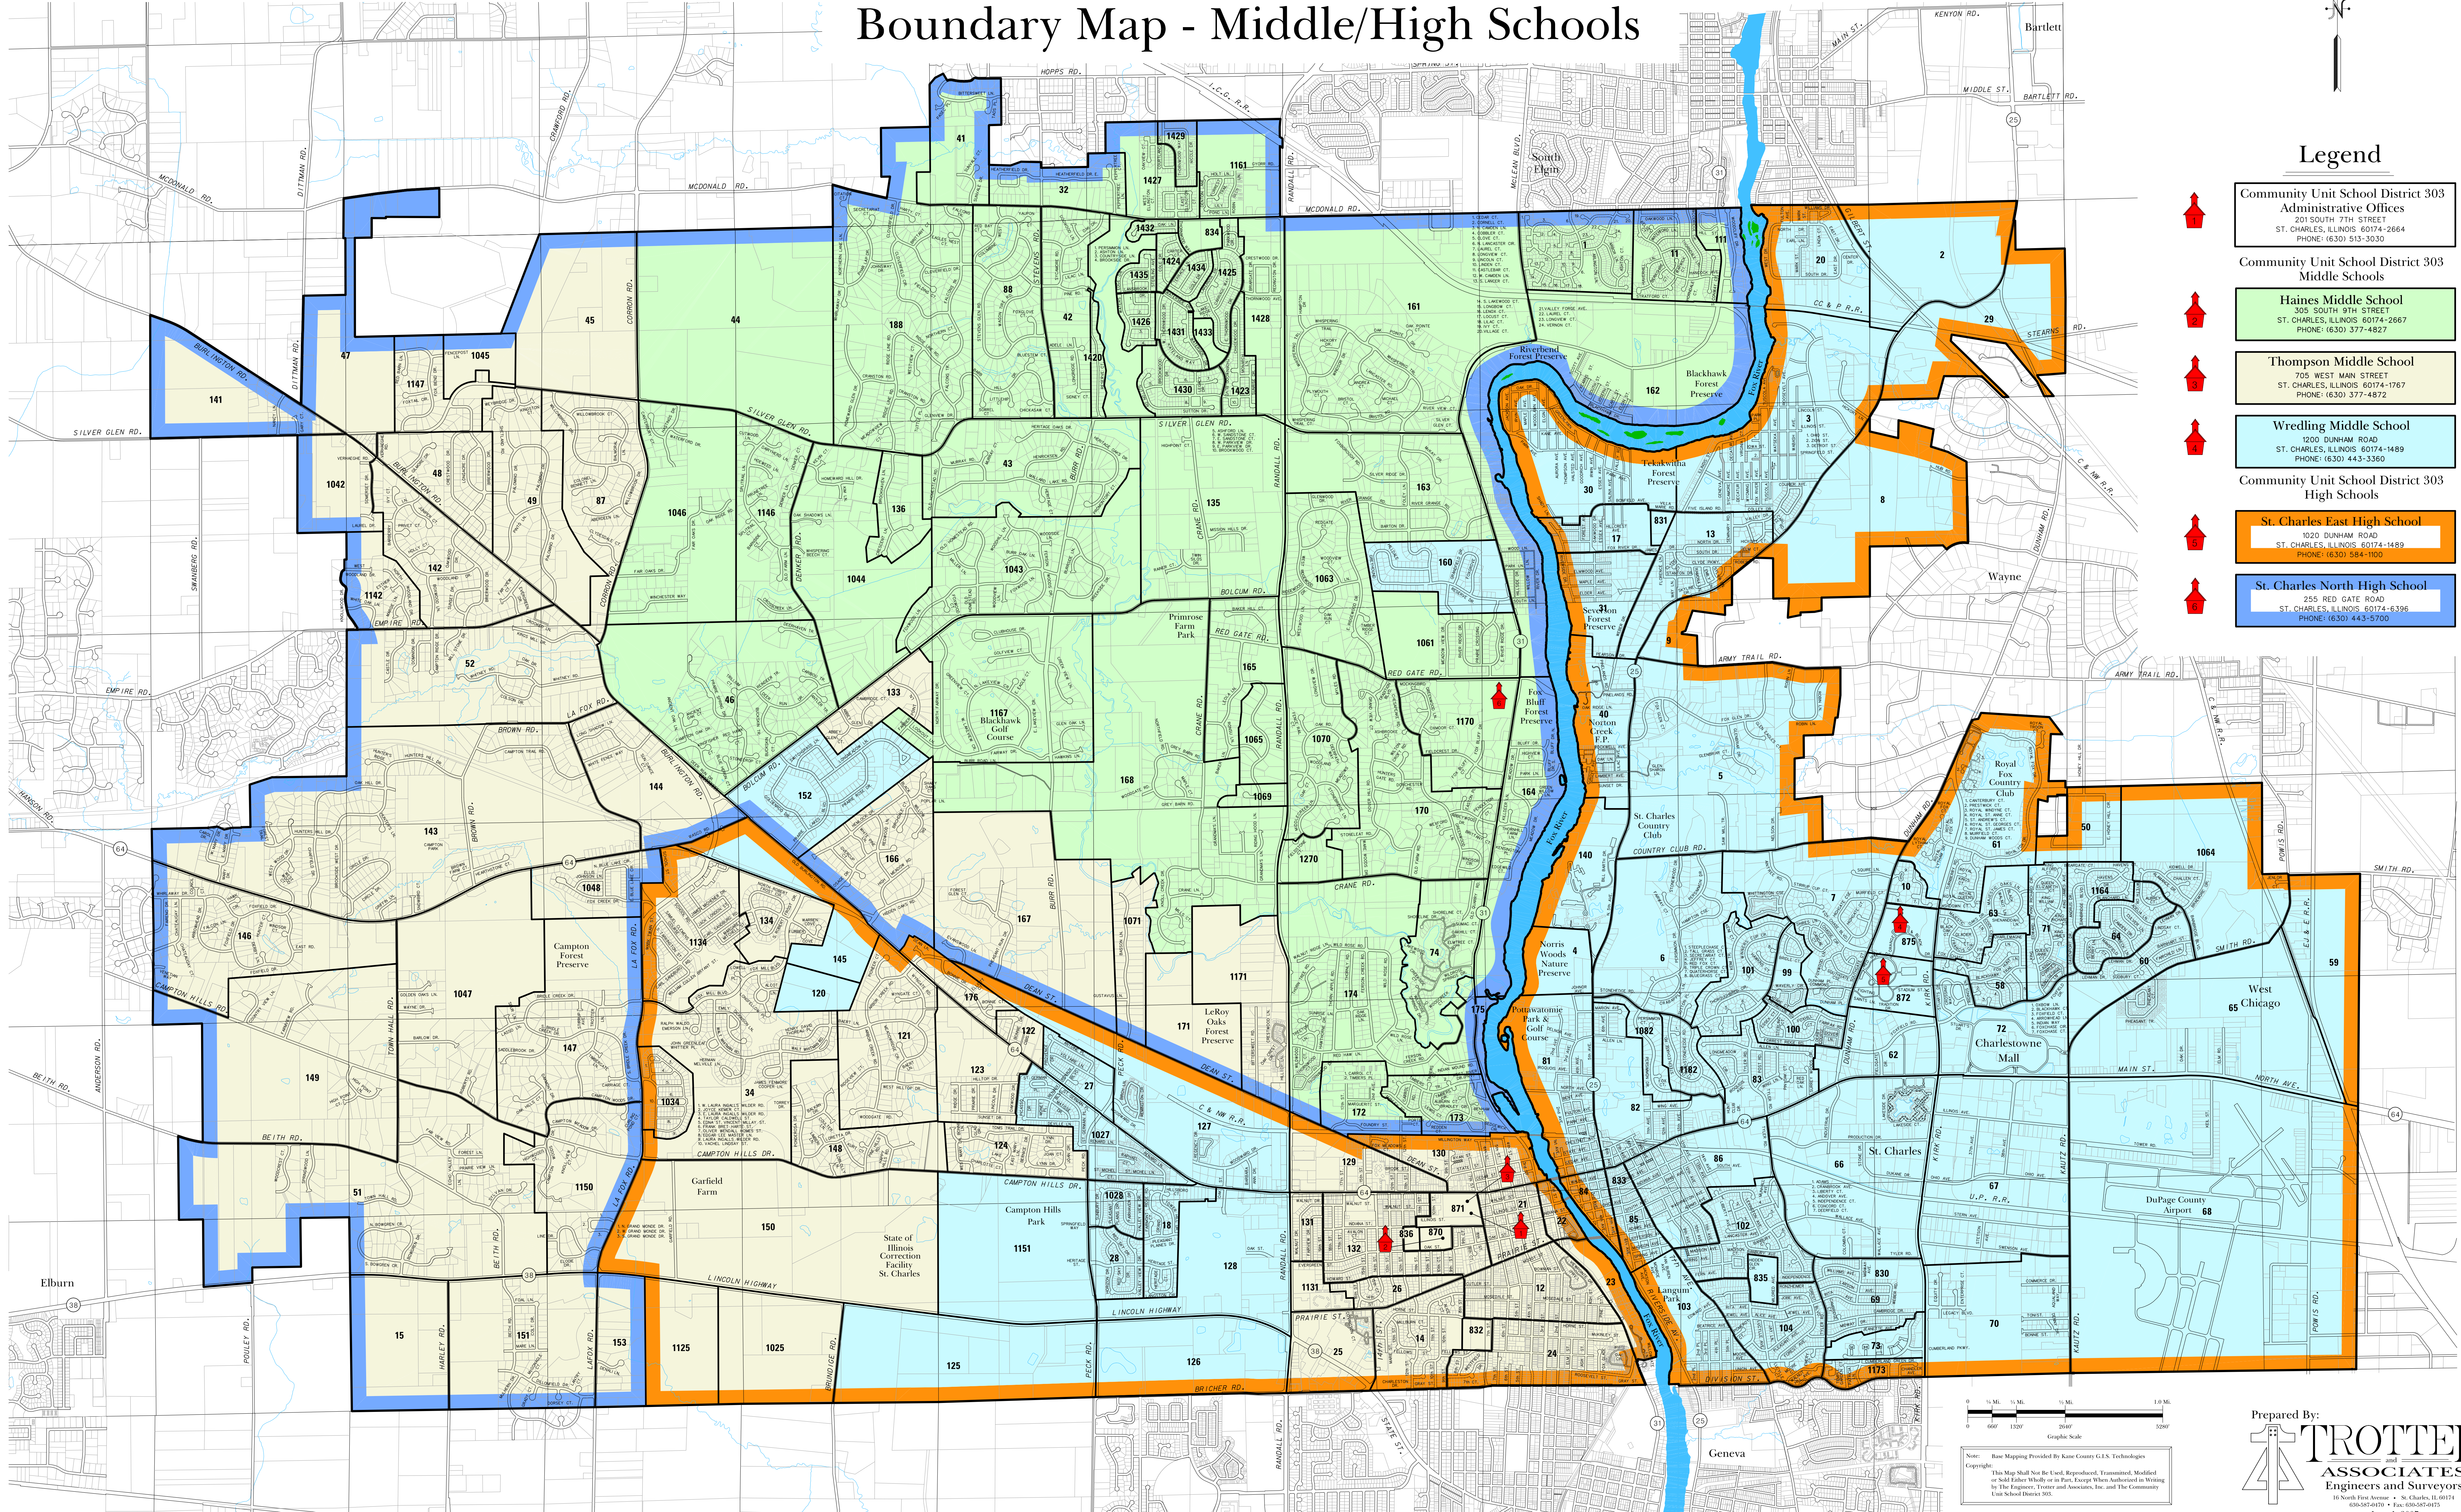

Community Unit School District 303

Boundary Map - Middle/High Schools

Legend

- Community Unit School District 303 Administrative Offices
  201 SOUTH 7TH STREET
  ST. CHARLES, ILLINOIS 60174-2664
  PHONE: (630) 513-3030
- Community Unit School District 303 Middle Schools
- Haines Middle School
  305 SOUTH 9TH STREET
  ST. CHARLES, ILLINOIS 60174-2667
  PHONE: (630) 377-4827
- Thompson Middle School
  705 WEST MAIN STREET
  ST. CHARLES, ILLINOIS 60174-1767
  PHONE: (630) 377-4872
- Wredling Middle School
  1200 DUNHAM ROAD
  ST. CHARLES, ILLINOIS 60174-1489
  PHONE: (630) 443-3360
- Community Unit School District 303 High Schools
- St. Charles East High School
  1020 DUNHAM ROAD
  ST. CHARLES, ILLINOIS 60174-1489
  PHONE: (630) 584-1100
- St. Charles North High School
  255 RED GATE ROAD
  ST. CHARLES, ILLINOIS 60174-6396
  PHONE: (630) 443-5700

Prepared By:
TROTTER
and
ASSOCIATES
Engineers and Surveyors
16 North First Avenue • St. Charles, IL 60174
630-582-9170 • Fax: 630-582-8475
June 1, 2007