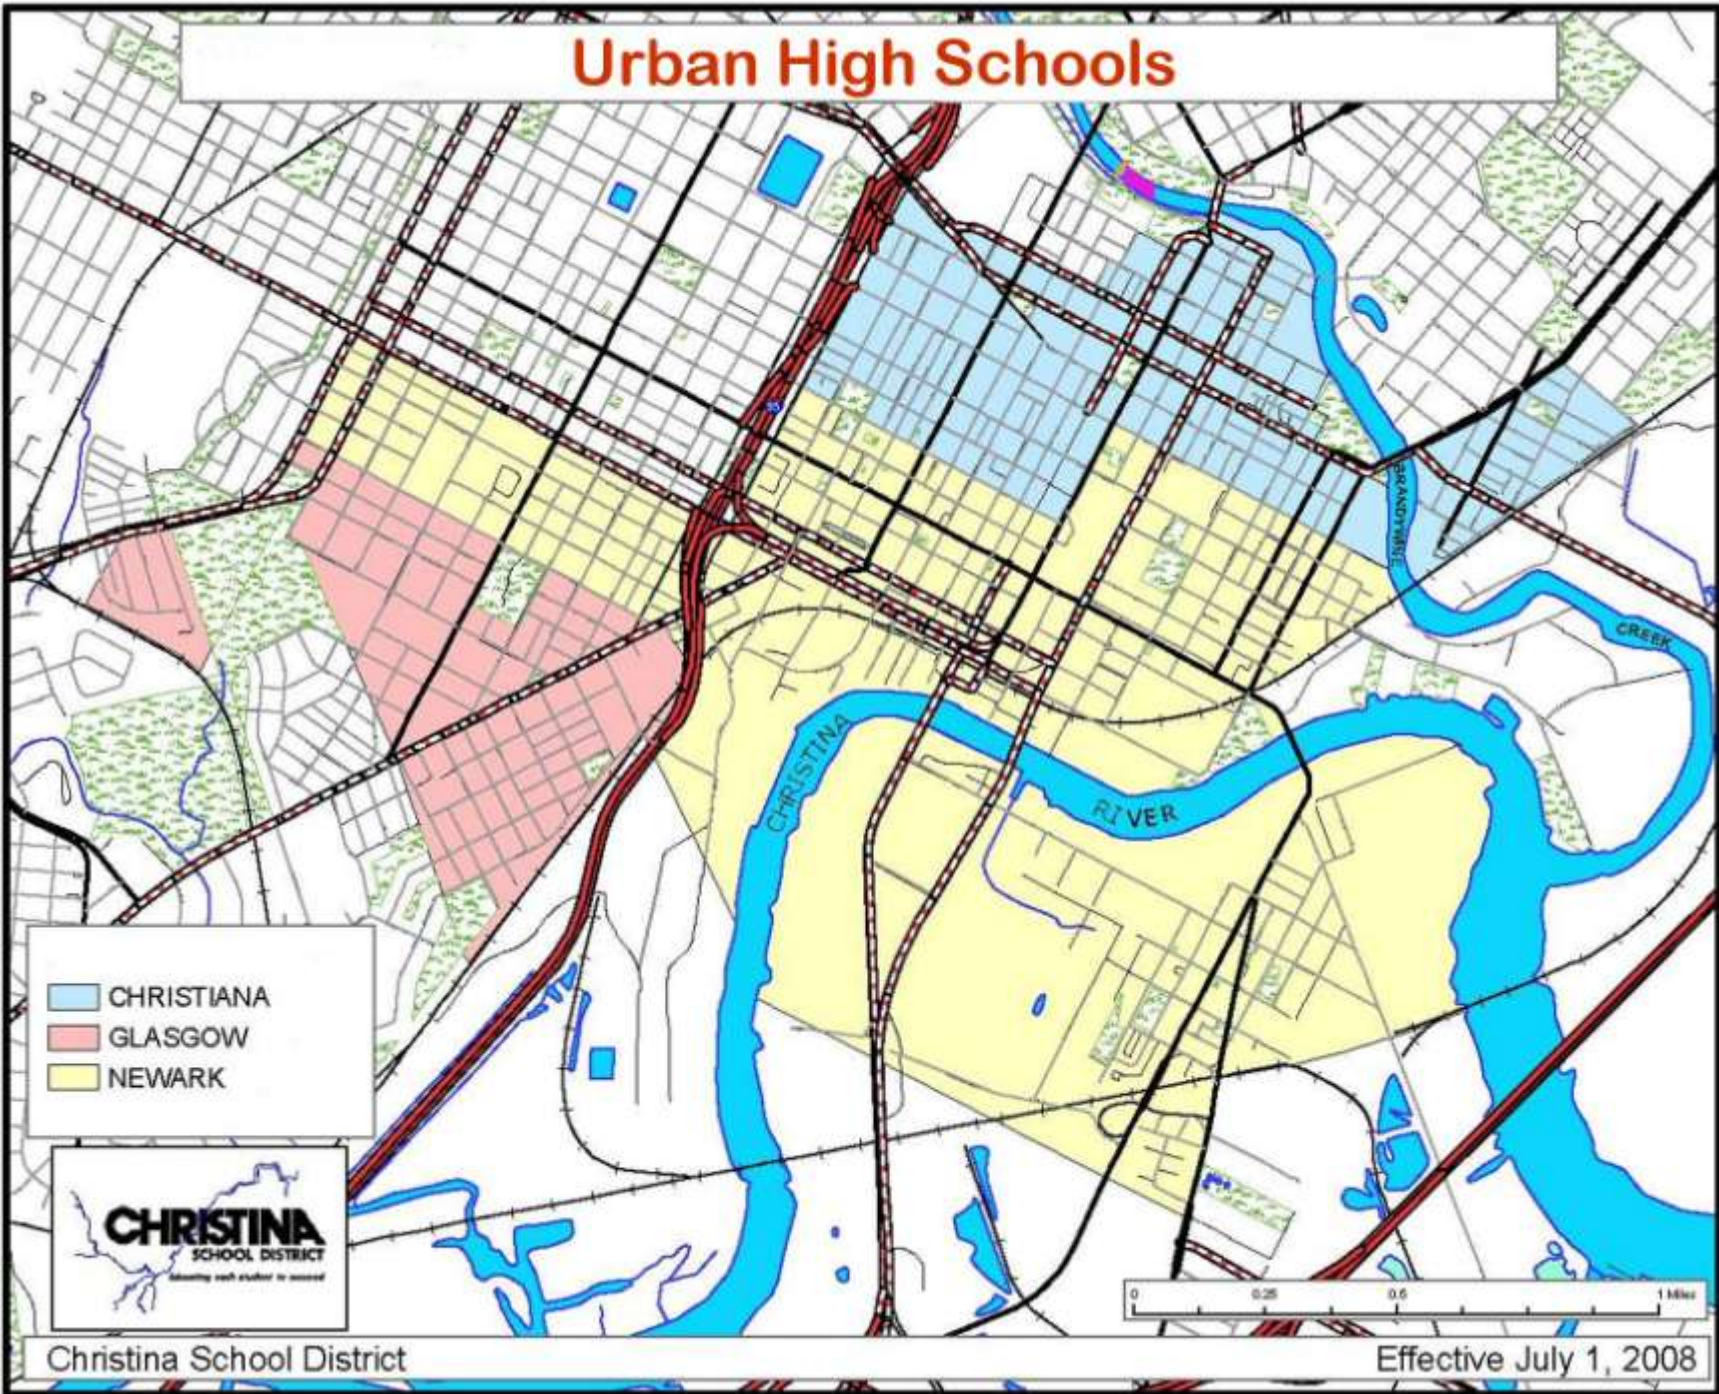

# Urban High Schools

Christina School District

Effective July 1, 2008