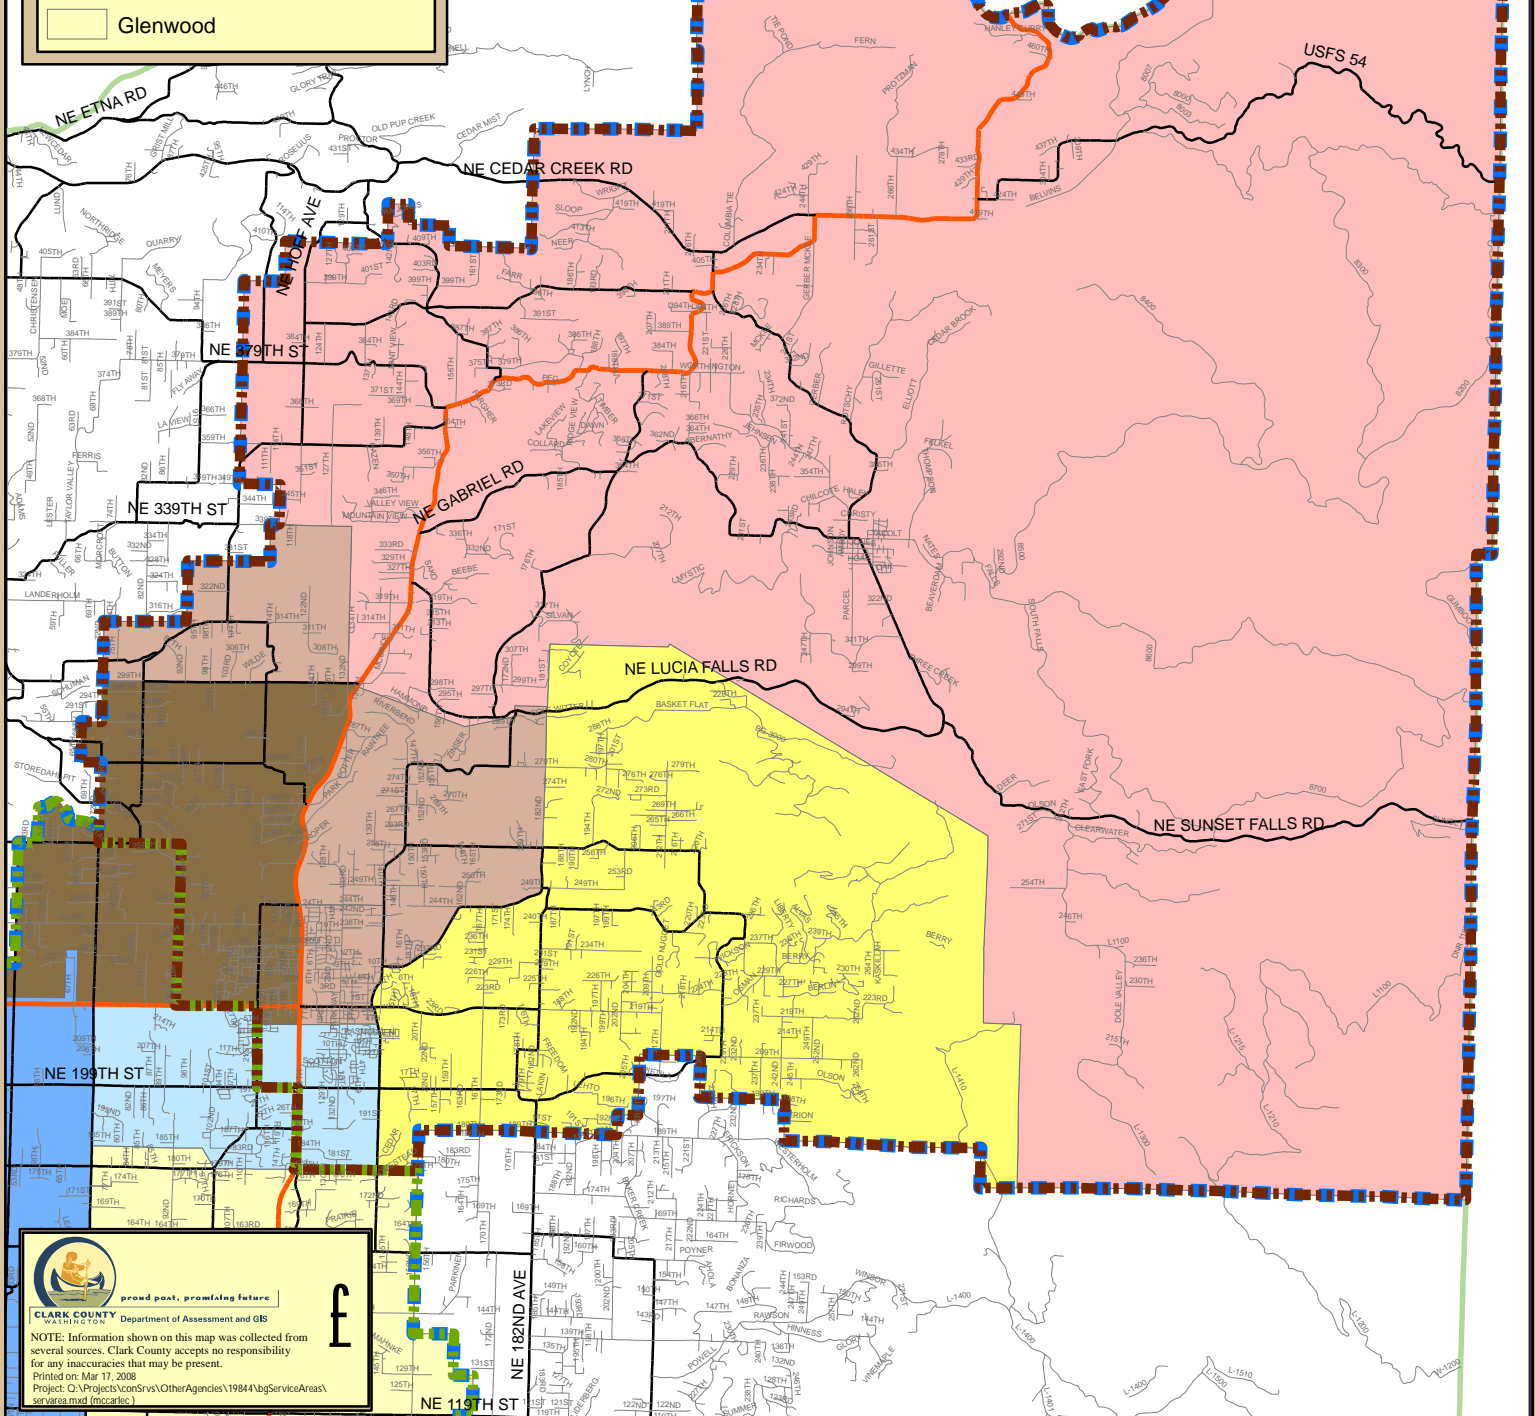

Battle Ground School District Battle Ground High School Service Area

 Battle Ground School District

High School Service Areas

-  Battle Ground
-  Prairie

Service Areas

-  Chief/Captain
-  Tukes Valley
-  Amboy/Yacolt
-  Daybreak
-  Maple Grove
-  Pleasant Valley
-  Glenwood

 **CLARK COUNTY** Department of Assessment and GIS

providing... promoting future

NOTE: Information shown on this map was collected from several sources. Clark County accepts no responsibility for any inaccuracies that may be present.