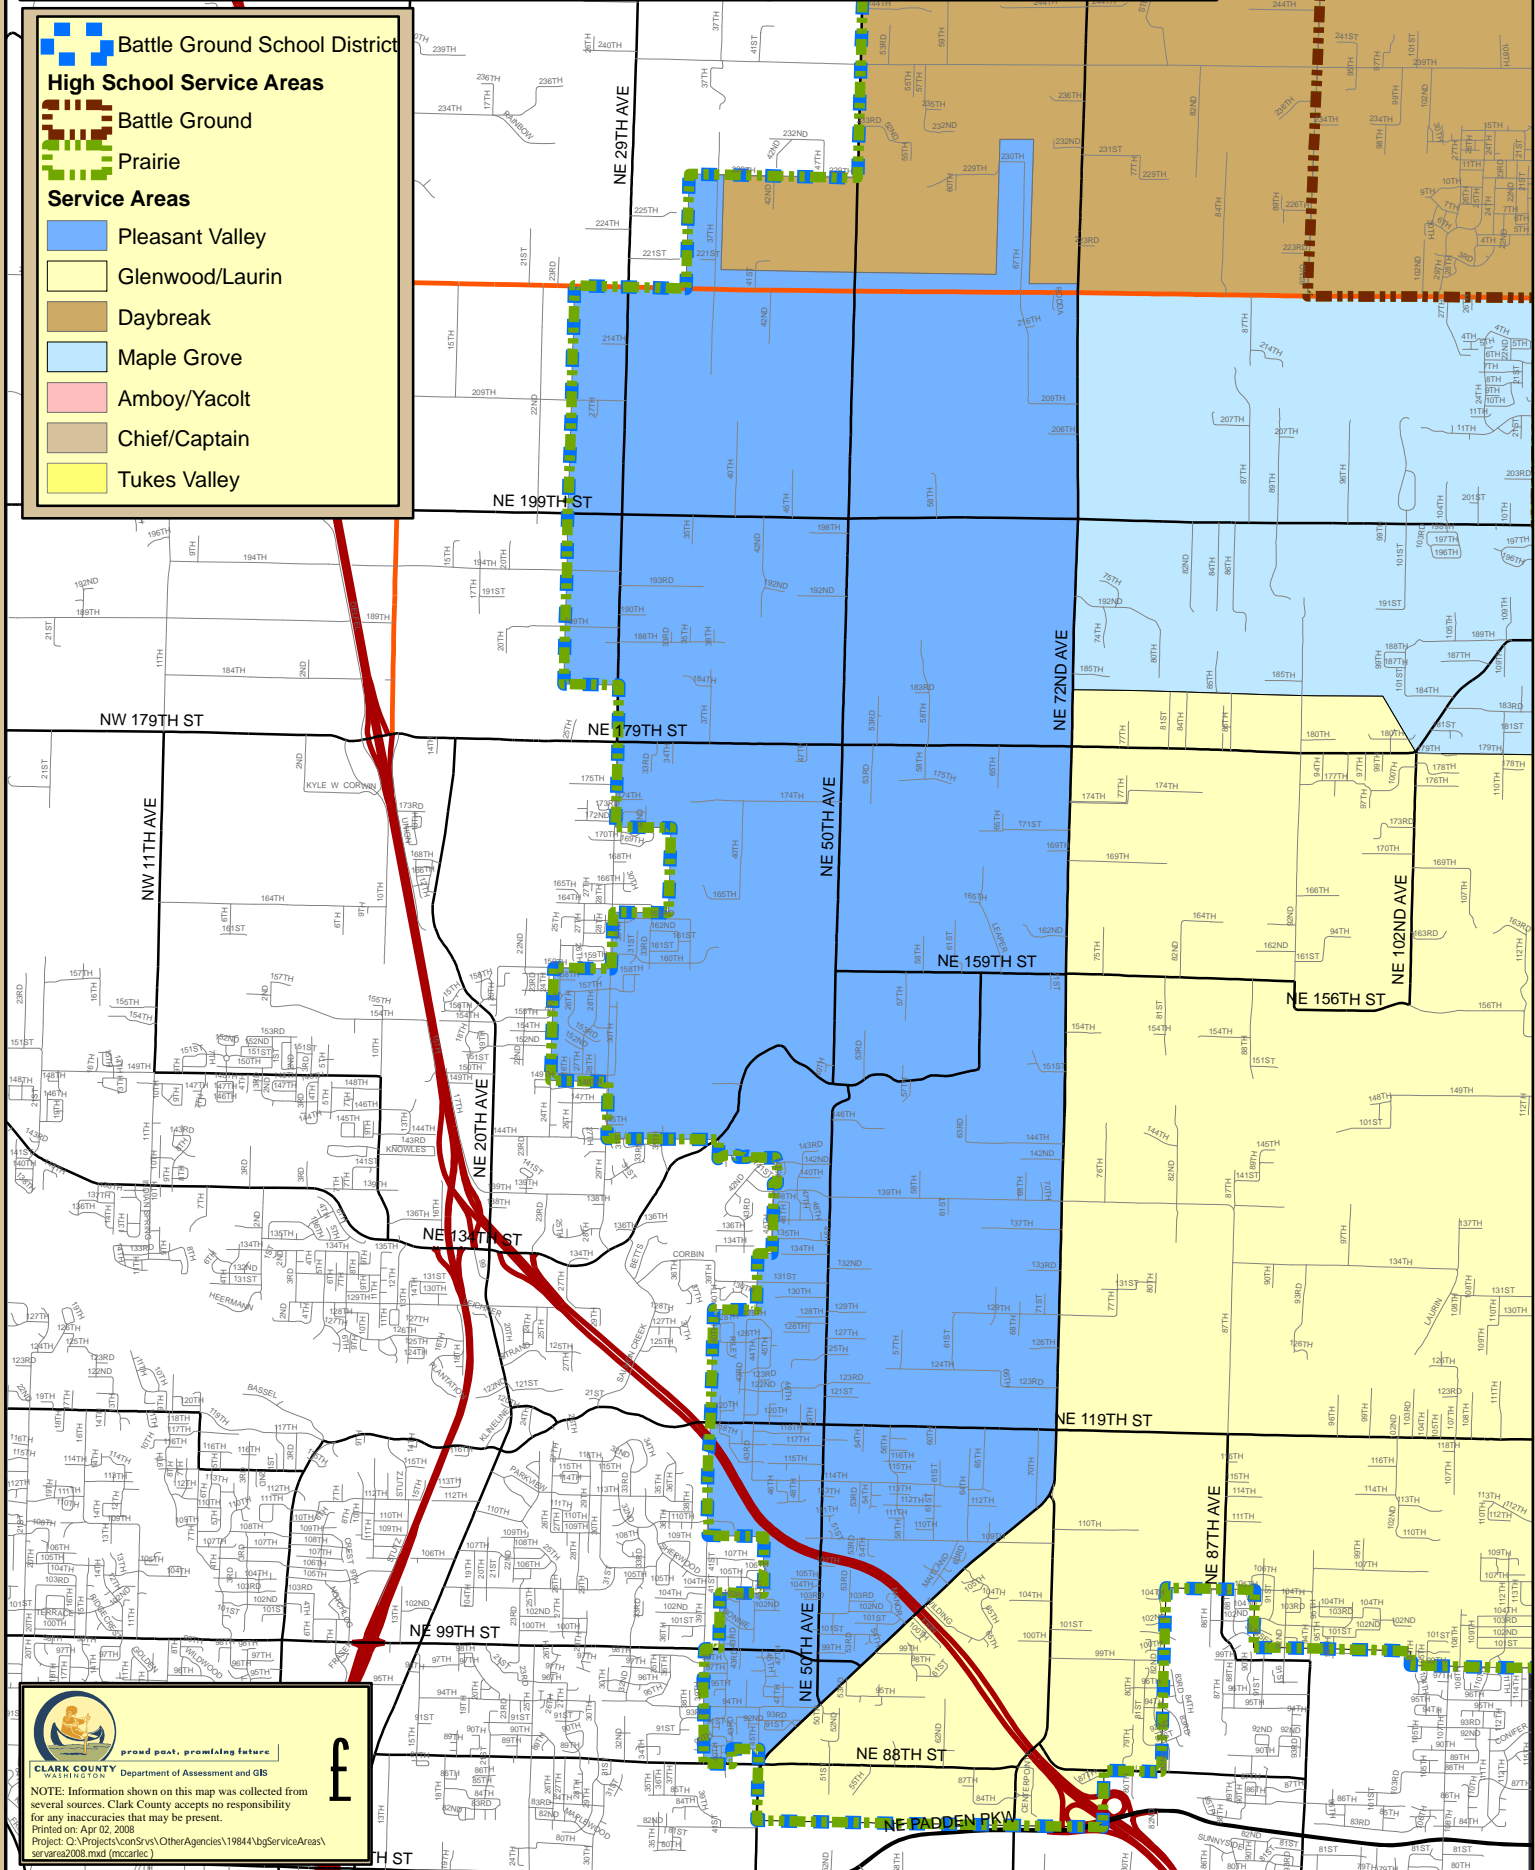

Battle Ground School District Pleasant Valley Service Area

 Battle Ground School District

High School Service Areas

-  Battle Ground
-  Prairie

Service Areas

-  Pleasant Valley
-  Glenwood/Laurin
-  Daybreak
-  Maple Grove
-  Amboy/Yacolt
-  Chief/Captain
-  Tukes Valley

 **CLARK COUNTY** Department of Assessment and GIS
WASHINGTON

proud past. promising future.

NOTE: Information shown on this map was collected from several sources. Clark County accepts no responsibility for any inaccuracies that may be present.
Printed on: Apr 02, 2008
Project: Q:\Projects\comSrvs\OtherAgencies\19844\bgServiceAreas\srvar2008.mxd (mcarlee)