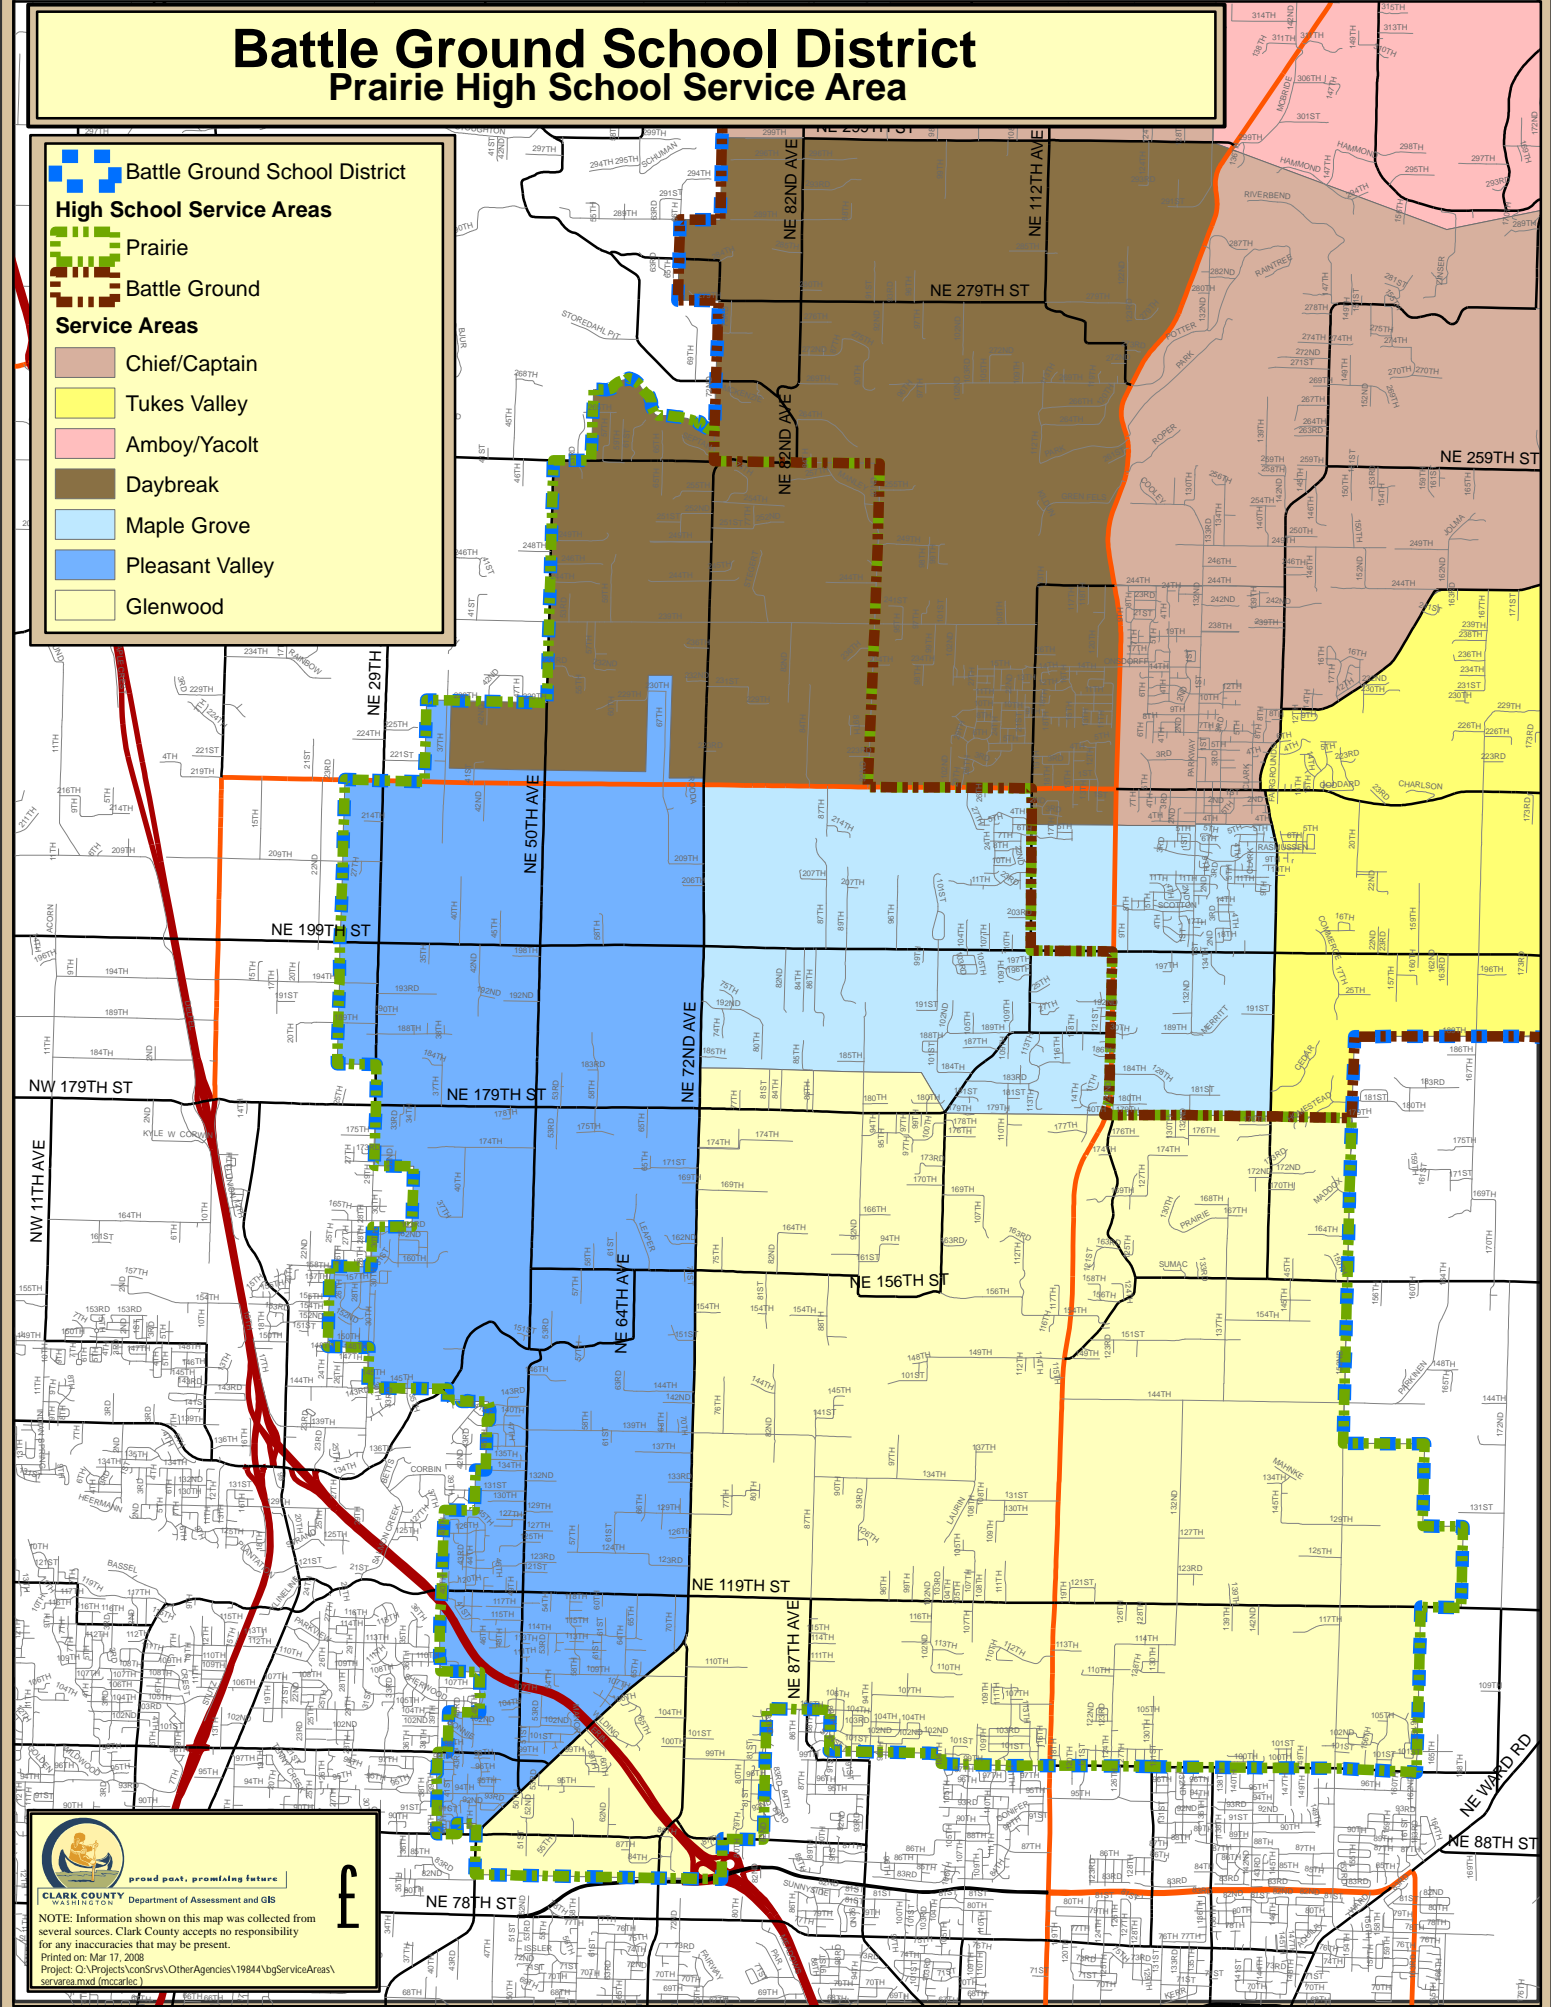

Battle Ground School District Prairie High School Service Area

 Battle Ground School District

High School Service Areas

-  Prairie
-  Battle Ground

Service Areas

-  Chief/Captain
-  Tukes Valley
-  Amboy/Yacolt
-  Daybreak
-  Maple Grove
-  Pleasant Valley
-  Glenwood

 **CLARK COUNTY**
WASHINGTON Department of Assessment and GIS

groud past. proming future

NOTE: Information shown on this map was collected from several sources. Clark County accepts no responsibility for any inaccuracies that may be present.
Printed on: Mar 17, 2008
Project: Q:\Projects\ConfServ\OtherAgencies\19844\bgServiceAreas\servicea.mxd (mccarlic)