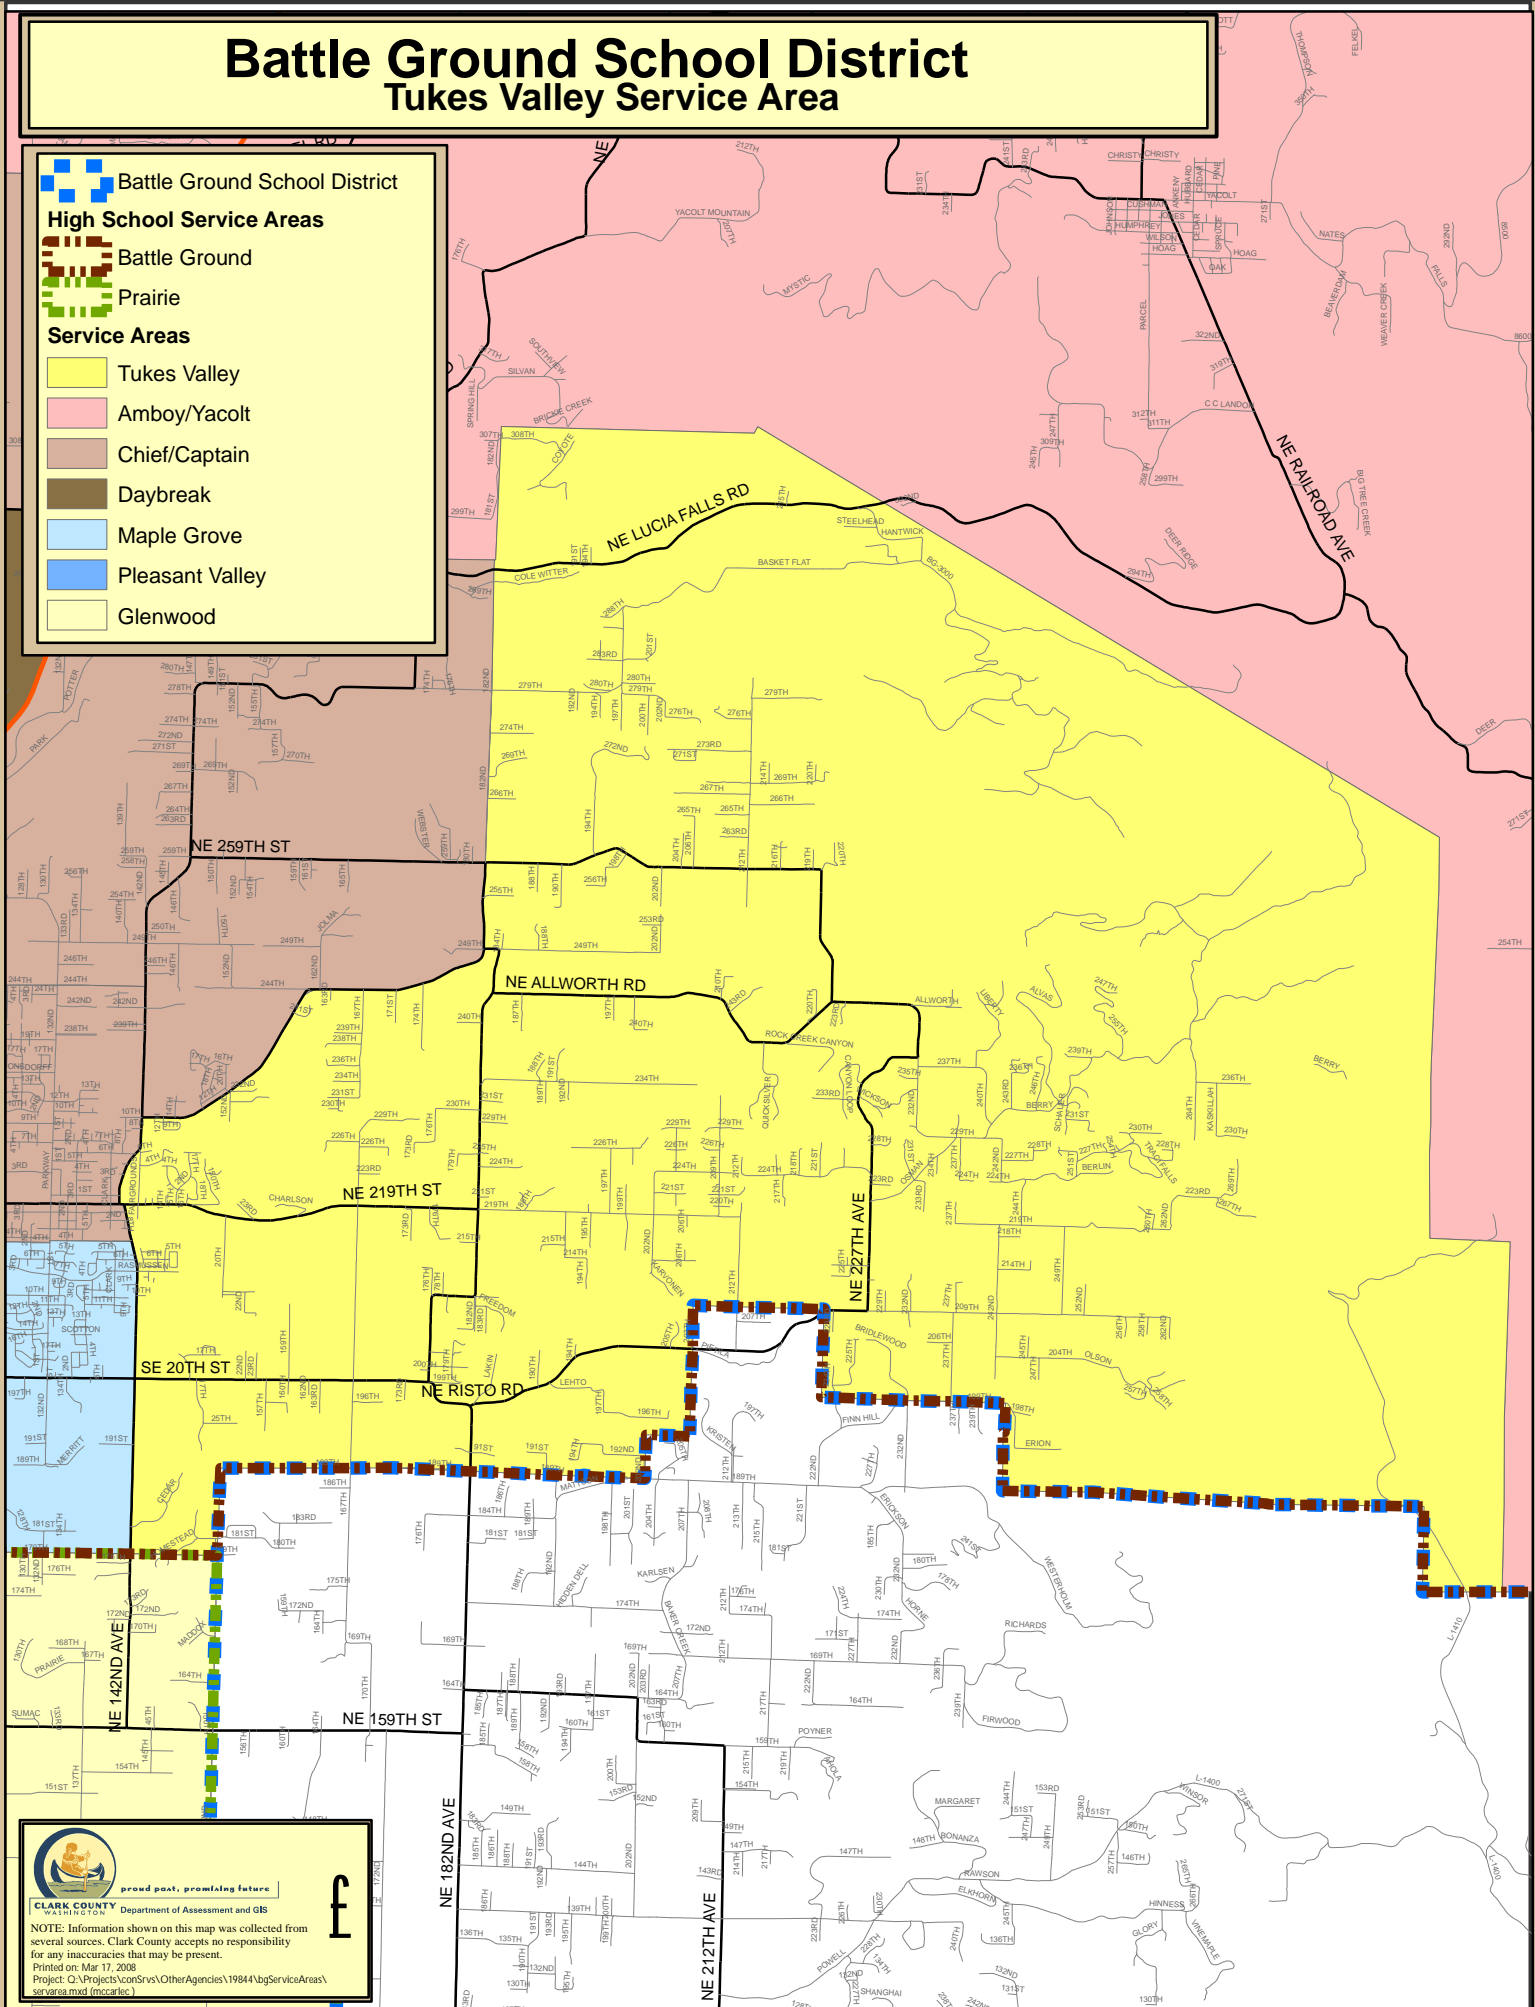

Battle Ground School District Tukes Valley Service Area

 Battle Ground School District

High School Service Areas

 Battle Ground

 Prairie

Service Areas

 Tukes Valley

 Amboy/Yacolt

 Chief/Captain

 Daybreak

 Maple Grove

 Pleasant Valley

 Glenwood

 **CLARK COUNTY** WASHINGTON Department of Assessment and GIS

NOTE: Information shown on this map was collected from several sources. Clark County accepts no responsibility for any inaccuracies that may be present.
Printed on: Mar 17, 2008
Project: Q:\Projects\cont\Srvs\OtherAgencies\19844\bgServiceAreas\servicea.mxd (mccarlic)