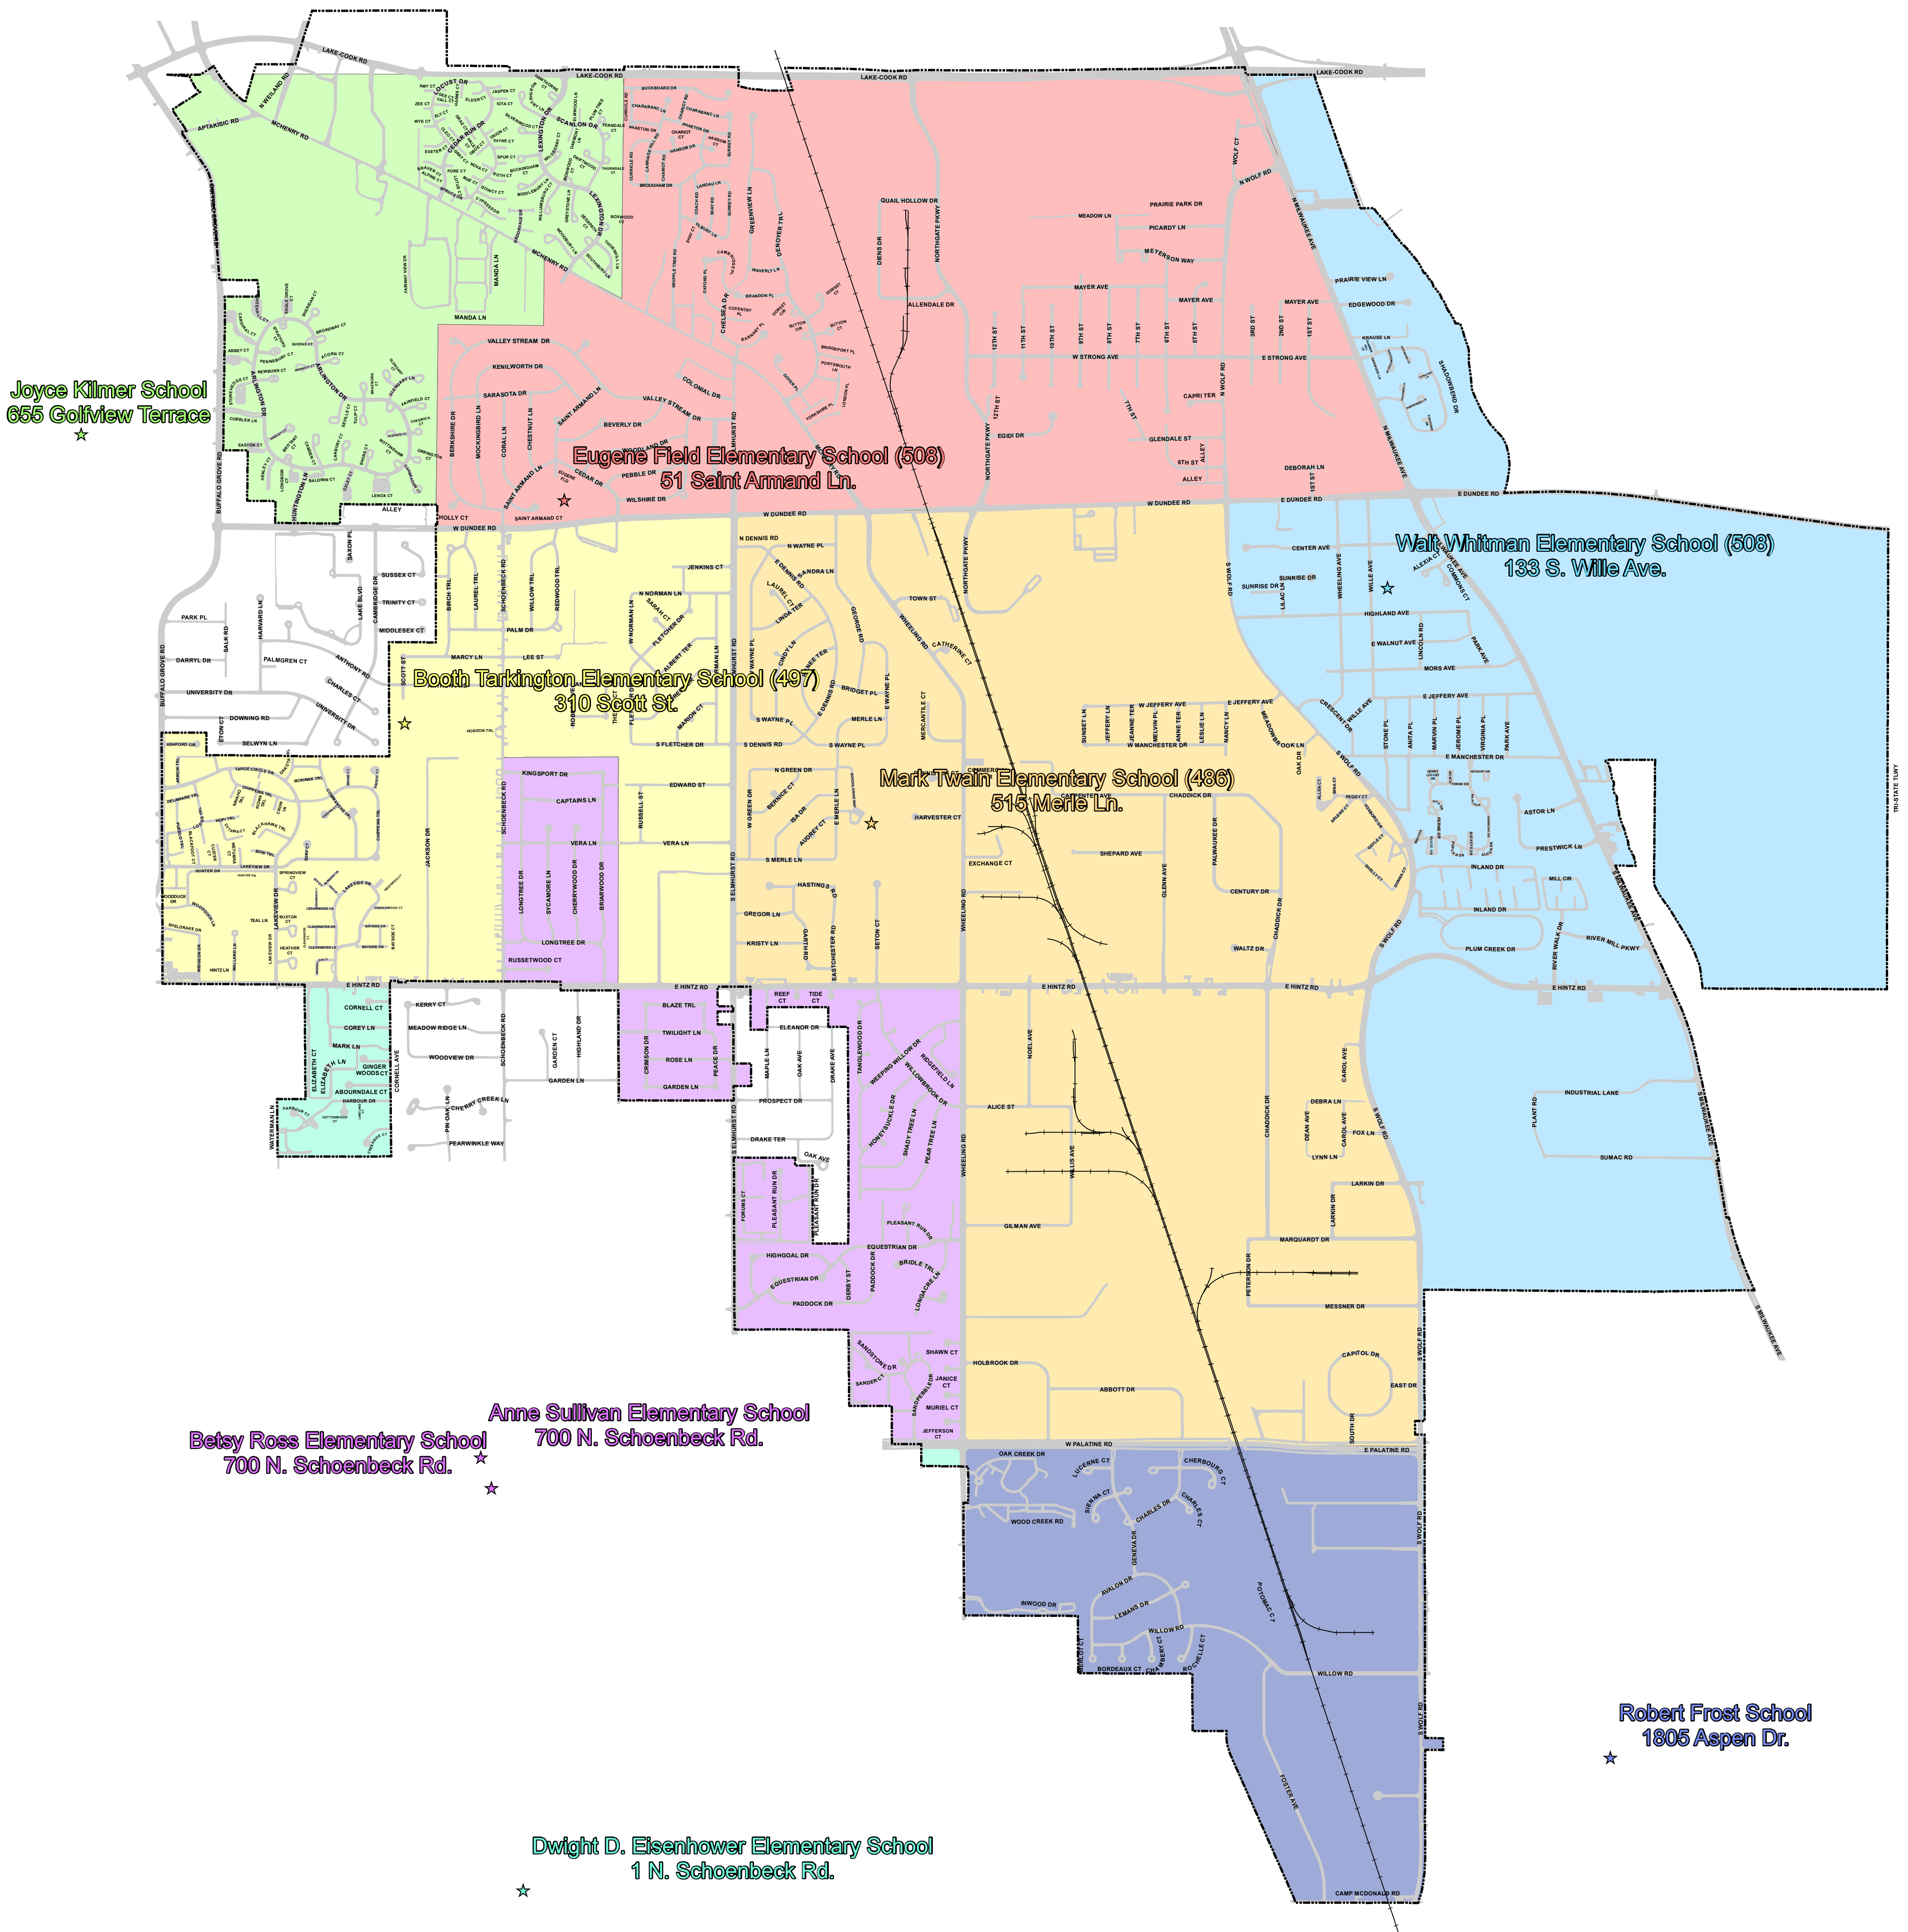

# Village of Wheeling

## Elementary School Attendance Boundaries

### Elementary Schools

- ★ Anne Sullivan Elementary School (3-5)
- ★ Betsy Ross Elementary School (K-2)
- ★ Booth Tarkington Elementary School
- ★ Dwight D. Eisenhower Elementary School
- ★ Eugene Field Elementary School
- ★ Joyce Kilmer School
- ★ Mark Twain Elementary School
- ★ Robert Frost School
- ★ Walt Whitman Elementary School

### Elementary School Attendance Boundaries

- Anne Sullivan & Betsy Ross Schools
- Booth Tarkington School
- Dwight D. Eisenhower
- Eugene Field School
- Joyce Kilmer School
- Mark Twain School
- Robert Frost School
- Walt Whitman School
- Railroads
- Roads
- Village Limits