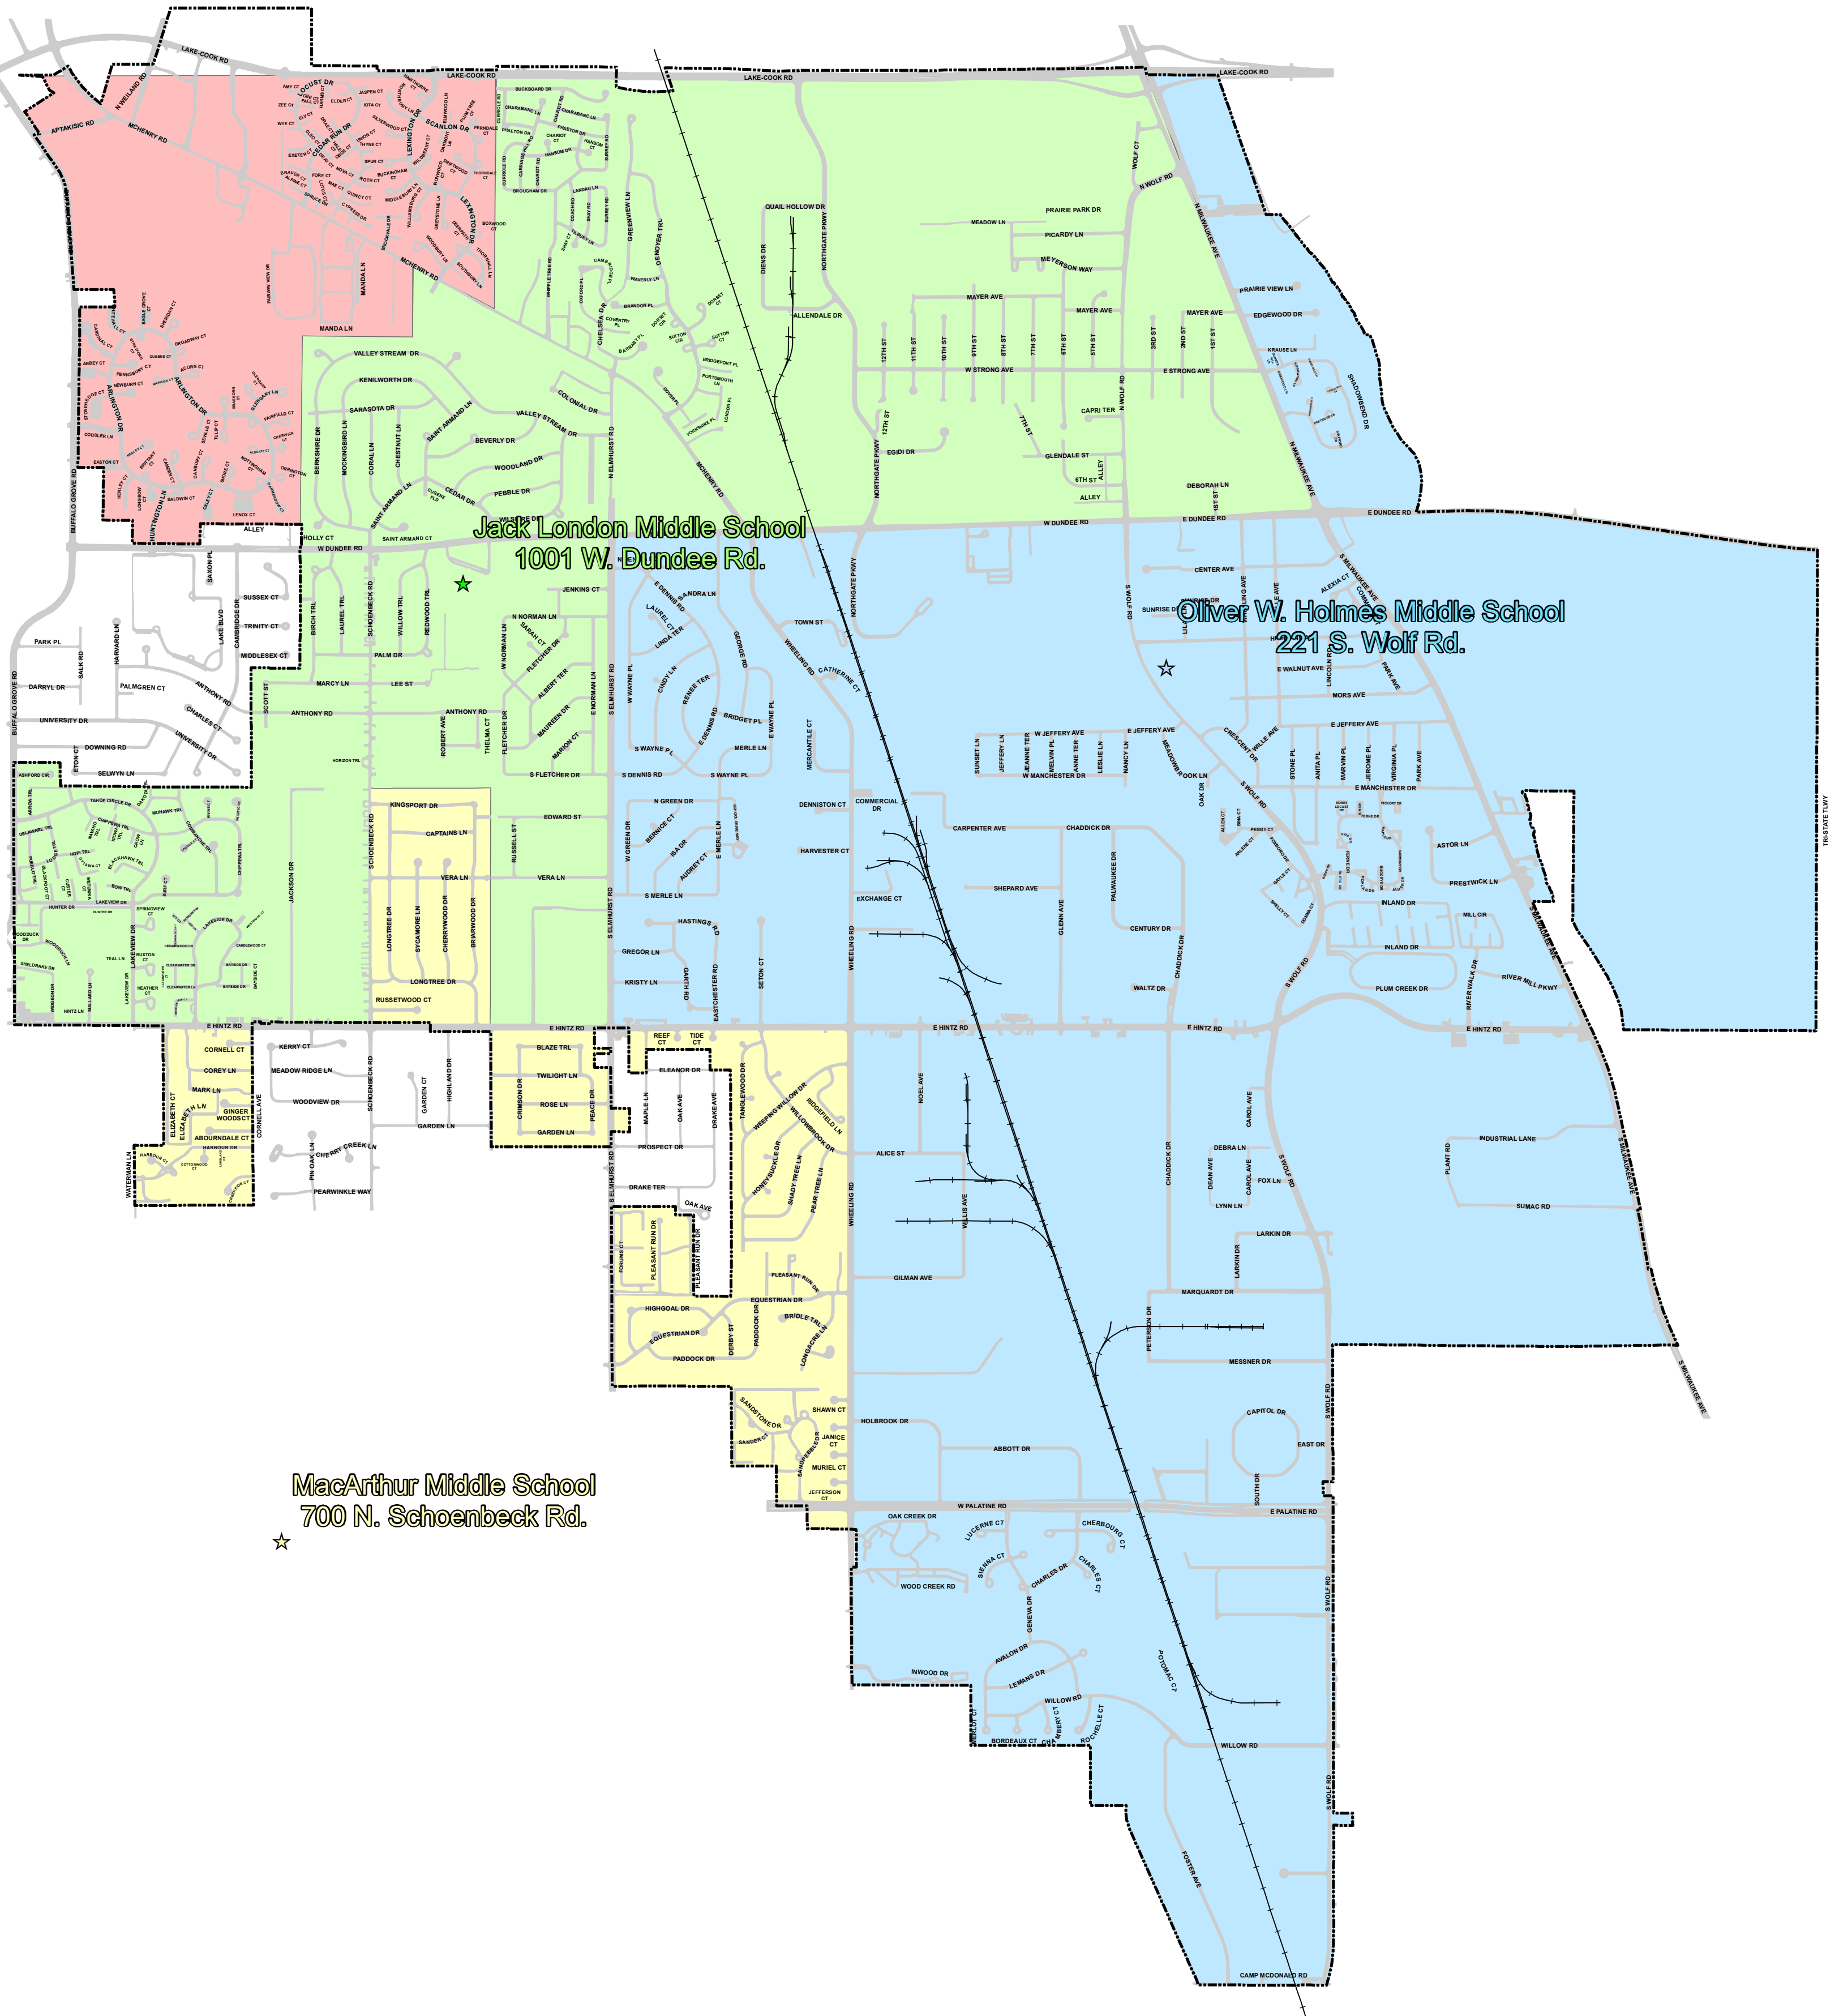

Village of Wheeling

Middle School Attendance Boundaries

★ James Fenimore Cooper Middle School
1050 W. Plum Grove Cir.

★ Jack London Middle School
1001 W. Dundee Rd.

★ Oliver W. Holmes Middle School
221 S. Wolf Rd.

★ MacArthur Middle School
700 N. Schoenbeck Rd.

Legend

Middle Schools

- ★ Jack London Middle School
- ★ James Fenimore Cooper Middle School
- ★ MacArthur Middle School
- ★ Oliver W. Holmes Middle School

Middle School Attendance Boundaries

- Jack London Middle School
- James Fenimore Cooper School Middle School
- MacArthur Middle School
- Oliver W. Holmes Middle School
- Railroads
- Roads
- Village Limits

1 inch = 1,200 feet