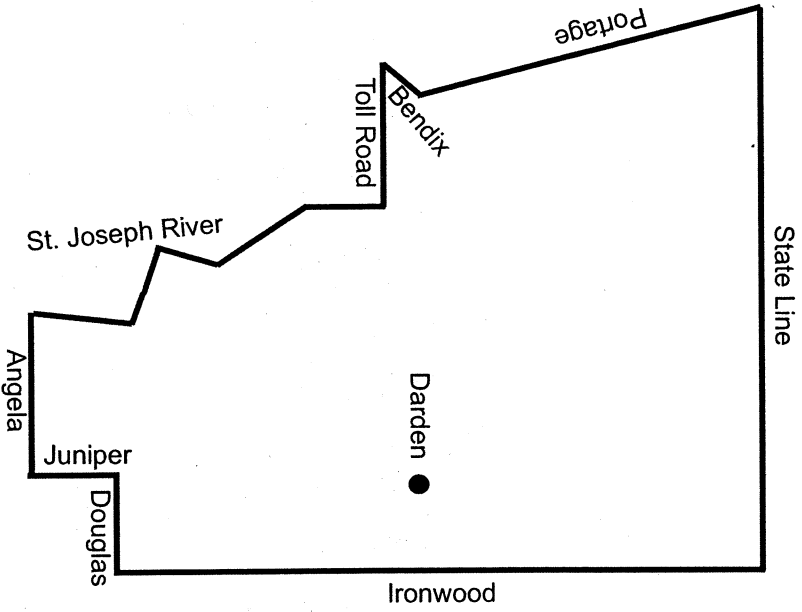

DARDEN PRIMARY

Start at the State Line and Portage Road
Southeast on Portage Road to Bendix Drive
Southwest on Bendix Drive to the Indiana
Toll Road
East on Toll Road to the St. Joe River
South along the River to Angela Blvd
East on Angela Blvd to Juniper Road
North on Juniper Road to Douglas Road
East on Douglas Road to Ironwood Road
North on Ironwood Road to the State Line
West along the State Line to Portage Road