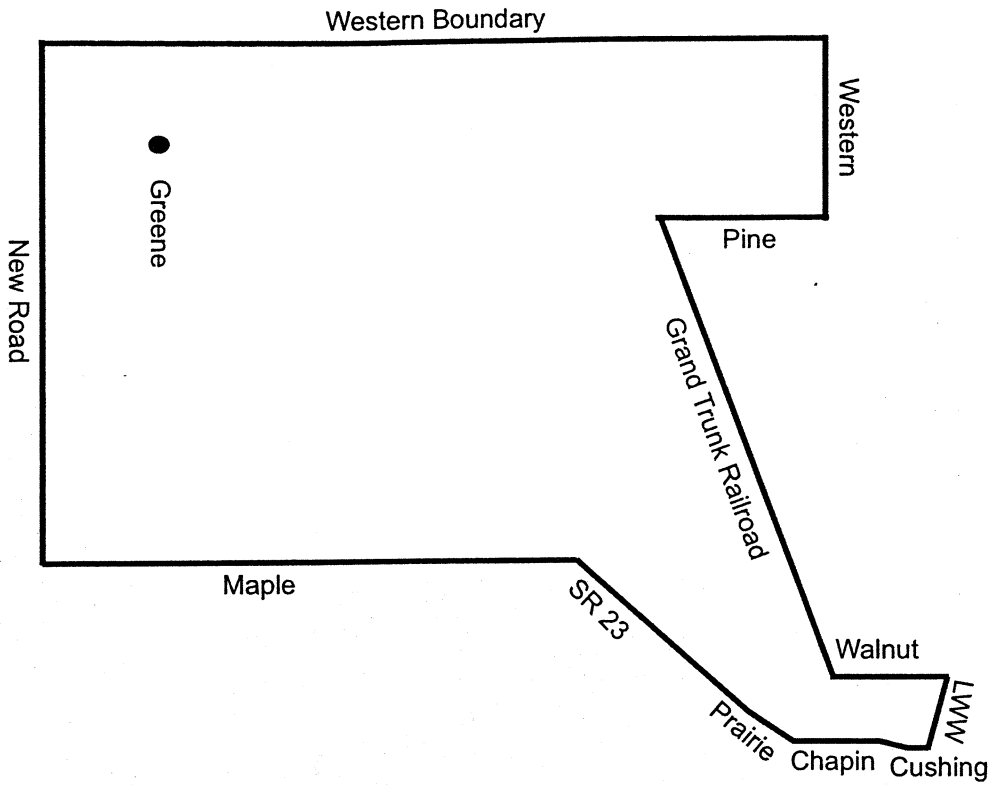

# GREENE INTERMEDIATE

Start at Walnut Street and Lincolnway West  
 South on Walnut Street to the Grand Trunk RR  
 tracks  
 Southwest along the Grand Trunk RR tracks to Pine  
 Road extended  
 North on Pine Road extended and Pine Road to  
 Western Avenue  
 West on Western Avenue to the Western Boundary  
 South along the Western Boundary to New Road  
 East on New Road to Maple Road  
 North on Maple Road and Maple Road extended to  
 State Road 23  
 Northeast on State Road 23 to Prairie Avenue  
 Northeast on Prairie Avenue to Chapin Street  
 North on Chapin Street to Cushing Street  
 North on Cushing Street to Lincolnway West  
 Northwest on Lincolnway West to Walnut Street