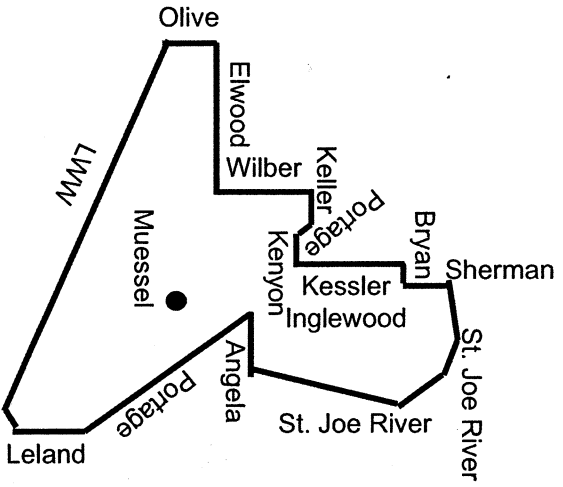

MUESSEL PRIMARY

Start at the St. Joe River and Sherman Avenue
 South on Sherman Avenue to Bryan Street
 West on Bryan Street to Ingleswood Place
 South on Ingleswood Place to Kessler Blvd
 South on Kessler Blvd to Kenyon Street
 West on Kenyon Street to Portage Avenue
 Northwest on Portage Avenue to Keller Street
 West on Keller Street to Wilber Street
 South on Wilber Street to Elwood Avenue
 West on Elwood Avenue to Olive Street
 South on Olive Street to Lincolnway West
 Southeast on Lincolnway West to Leland Avenue
 Northeast and North on Leland Avenue to
 Portage Avenue
 Northwest on Portage Avenue to Angela Blvd
 Northeast and East on Angela Blvd to the
 St. Joe River
 North and West along the St. Joe River to
 Sherman Avenue