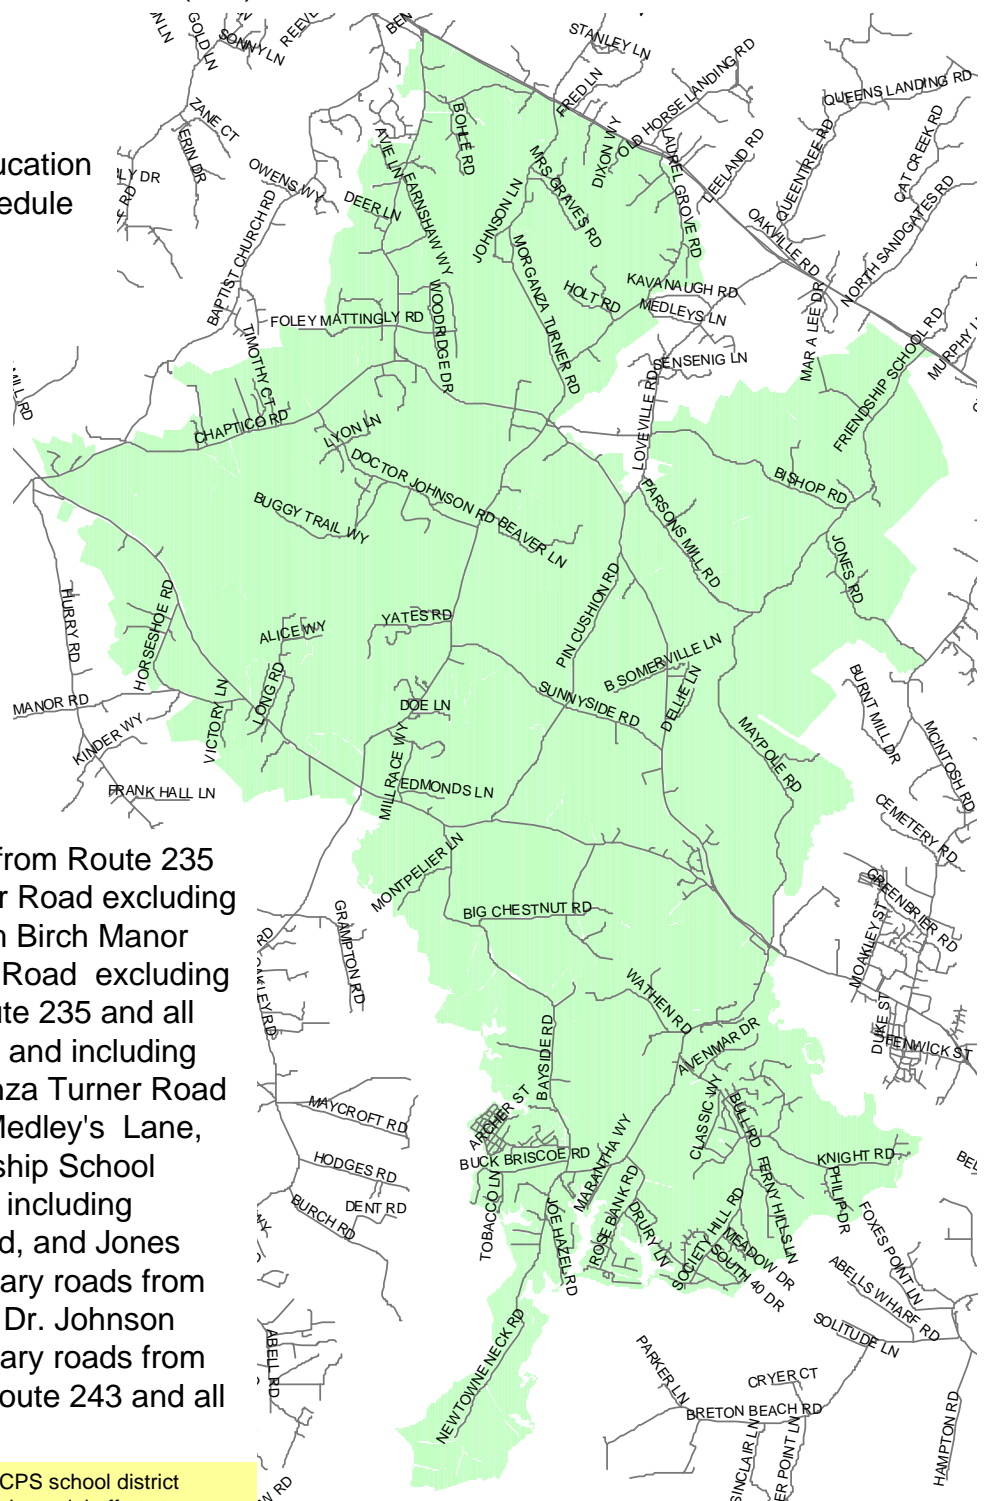

Benjamin Banneker Elementary School

St. Mary's County Public Schools
 Department of Capital Planning
 27190 Point Lookout Road
 Loveville, MD 20656
 (301) 475-4256, ext. 6

27180 Point Lookout Road
 Loveville, MD 20656
 (301) 475-0260

PreK - 5th Grade & Special Education
 9:00 a.m. - 3:45 p.m. Daily Schedule
 9:00 a.m. - 11:45 a.m. PreK
 1:00 p.m. - 3:45 p.m. PreK
 1:45 Early Dismissal

Route 5 and all auxiliary roads from Route 235 to and including Harpers Corner Road excluding Old Village Road. Route 5 from Birch Manor Drive to and including Maypole Road excluding Birch Manor. Southbound Route 235 and all auxiliary roads from Route 5 to and including Laurel Grove Road and Morganza Turner Road excluding Busy Corner Road, Medley's Lane, and Kavanaugh Road. Friendship School Road to Parsons Mill Road and including Bishop Road, Parsons Mill Road, and Jones Road. Route 242 and all auxiliary roads from Route 5 to Route 234 including Dr. Johnson Road. Route 234 and all auxiliary roads from Route 238 to Route 5. All of Route 243 and all auxiliary roads.