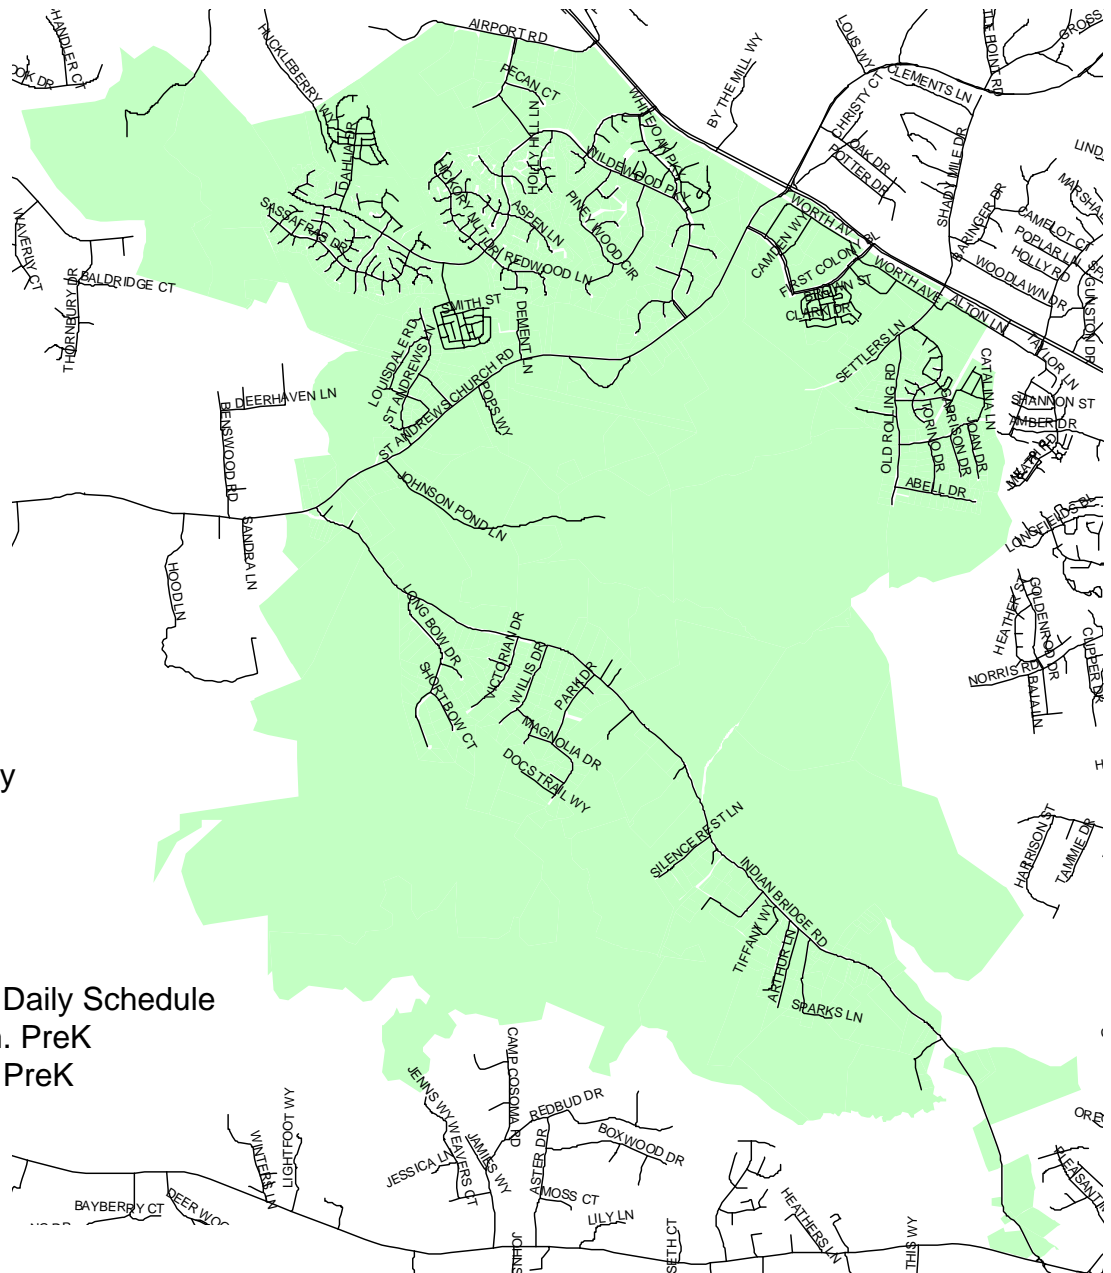

# Evergreen Elementary School

St. Mary's County Public Schools  
Department of Capital Planning  
27190 Point Lookout Road  
Loveville, MD 20656  
(301) 475-4256, ext. 6

43765 Evergreen Way  
California, MD 20619

PreK – 5<sup>th</sup> grade

9:00 a.m. - 3:45 p.m. Daily Schedule  
9:00 a.m. - 11:45 a.m. PreK  
1:00 p.m. - 3:45 p.m. PreK  
1:45 Early Dismissal

Southbound Route 235 from but not including Airport Road to and including Old Rolling Road and all auxiliary roads. Route 4 including all auxiliary roads to and including Indian Bridge Road and all auxiliary roads. FDR Boulevard from St. Andrew's Church Road to First Colony Boulevard. First Colony Boulevard and all auxiliary roads from FDR Boulevard to Route 235.