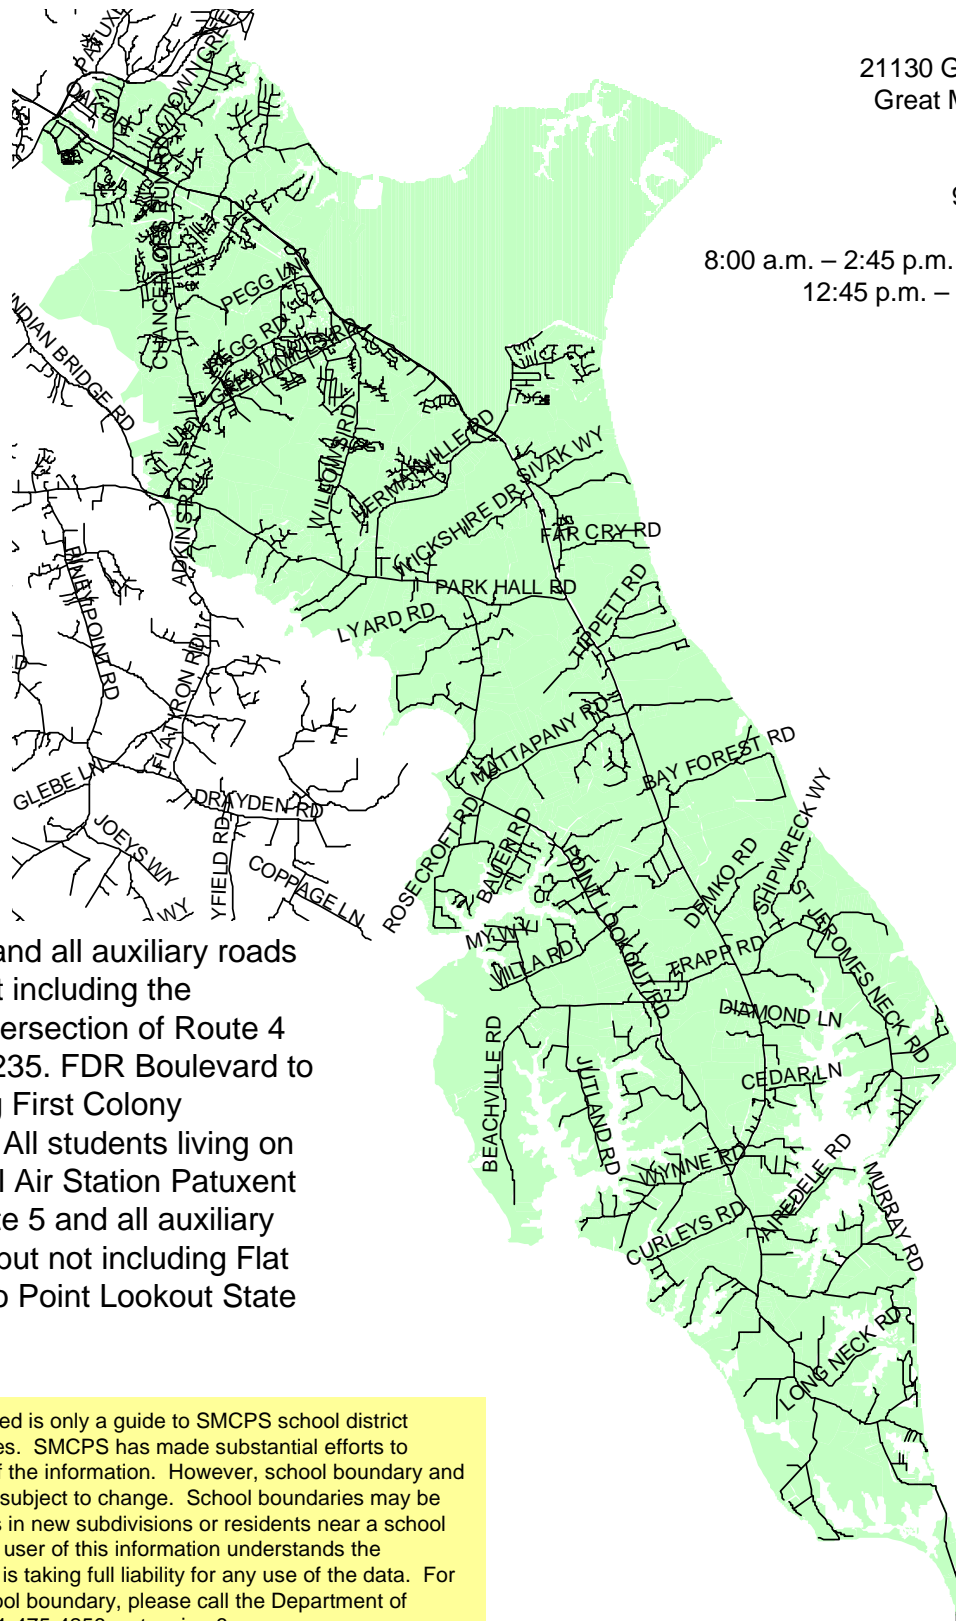

9TH – 12TH grade

8:00 a.m. – 2:45 p.m. Daily Schedule
 12:45 p.m. – Early Dismissal

Route 235 and all auxiliary roads from but not including the southern intersection of Route 4 and Route 235. FDR Boulevard to and including First Colony Boulevard. All students living on board Naval Air Station Patuxent River. Route 5 and all auxiliary roads from but not including Flat Iron Road to Point Lookout State Park.

2009 – 2010 School Boundary