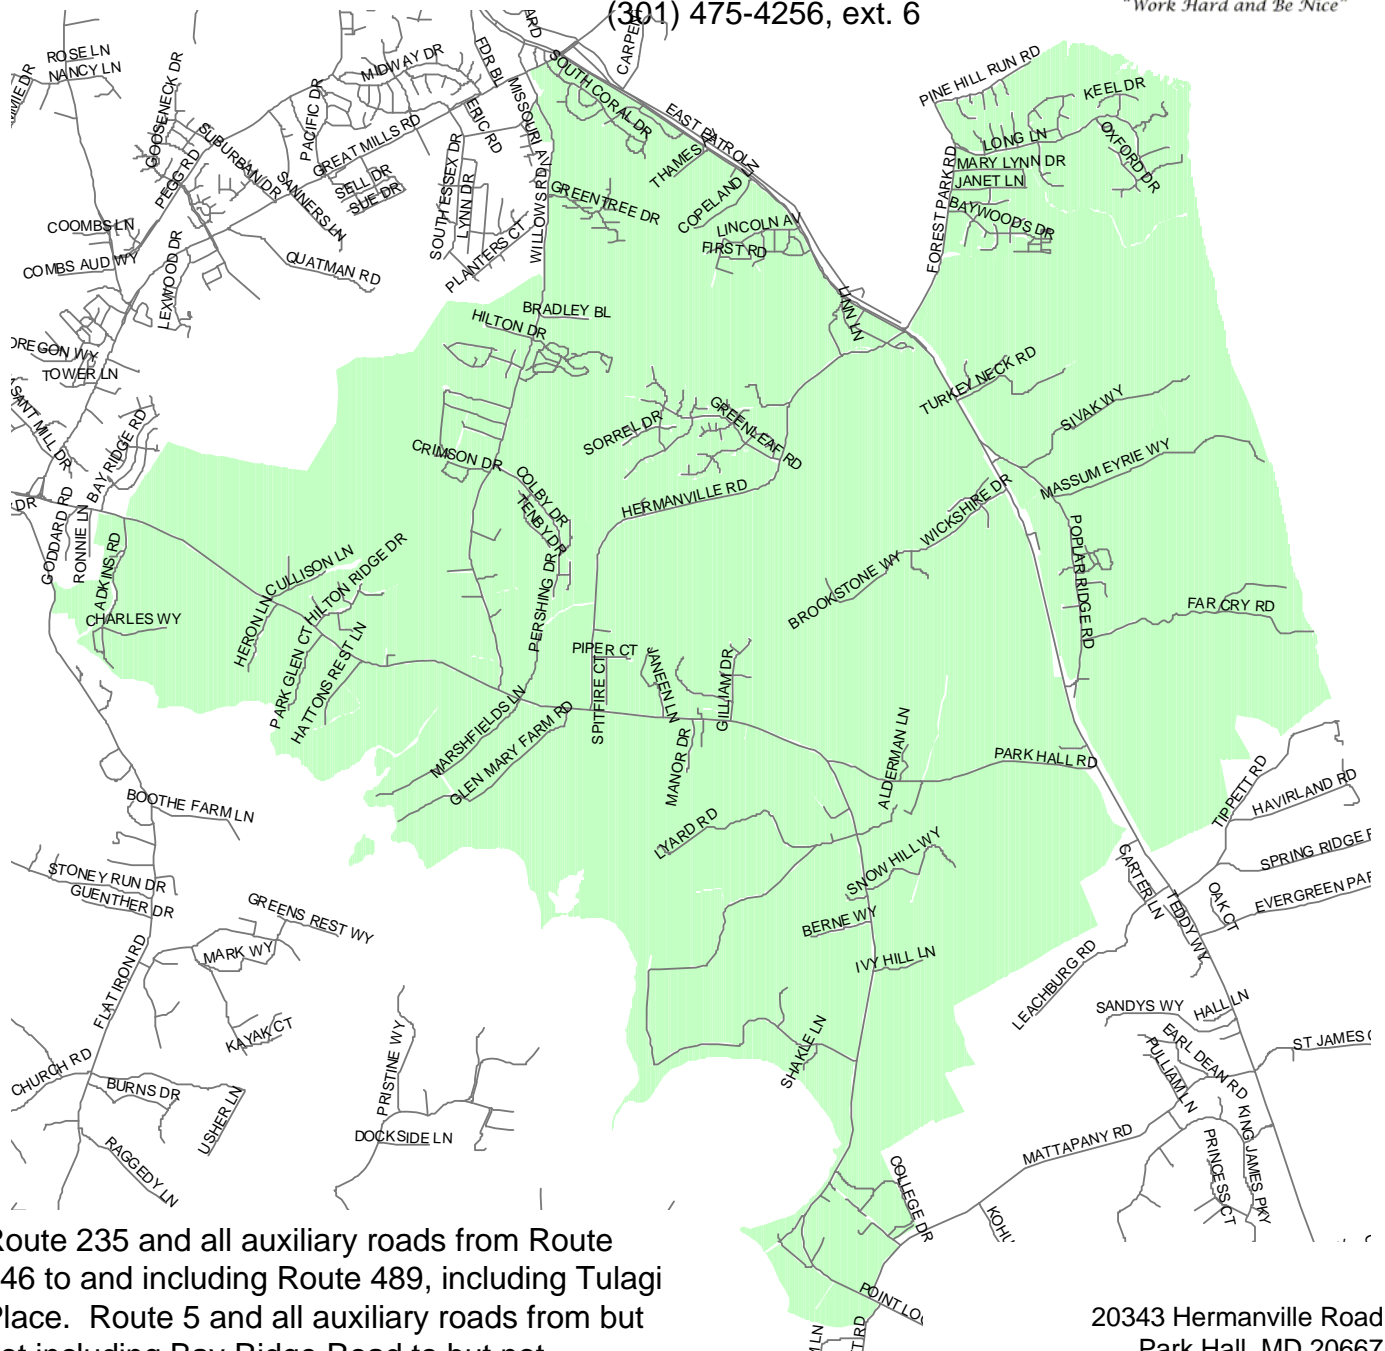

Park Hall Elementary School

St. Mary's County Public Schools
 Department of Capital Planning
 27190 Point Lookout Road
 Loveville, MD 20656
 (301) 475-4256, ext. 6

Route 235 and all auxiliary roads from Route 246 to and including Route 489, including Tulagi Place. Route 5 and all auxiliary roads from but not including Bay Ridge Road to but not including Mattapany Road. Willows Road and all auxiliary roads excluding Shangri-La Drive.

20343 Hermanville Road
 Park Hall, MD 20667

(301) 863-4054

PreK – 5th grade

8:45 a.m. – 3:30 p.m. Daily Schedule
 8:45 a.m. – 11:30 a.m. PreK
 12:45 p.m. – 3:30 p.m. PreK
 1:30 p.m. – Early Dismissal

The information provided is only a guide to SMCPSS school district boundaries and facilities. SMCPSS has made substantial efforts to ensure the accuracy of the information. However, school boundary and facility information are subject to change. School boundaries may be unreliable for residents in new subdivisions or residents near a school district boundary. The user of this information understands the statements above and is taking full liability for any use of the data. For verification of any school boundary, please call the Department of Capital Planning at 301-475-4256, extension 6.

2009 – 2010 School Boundary