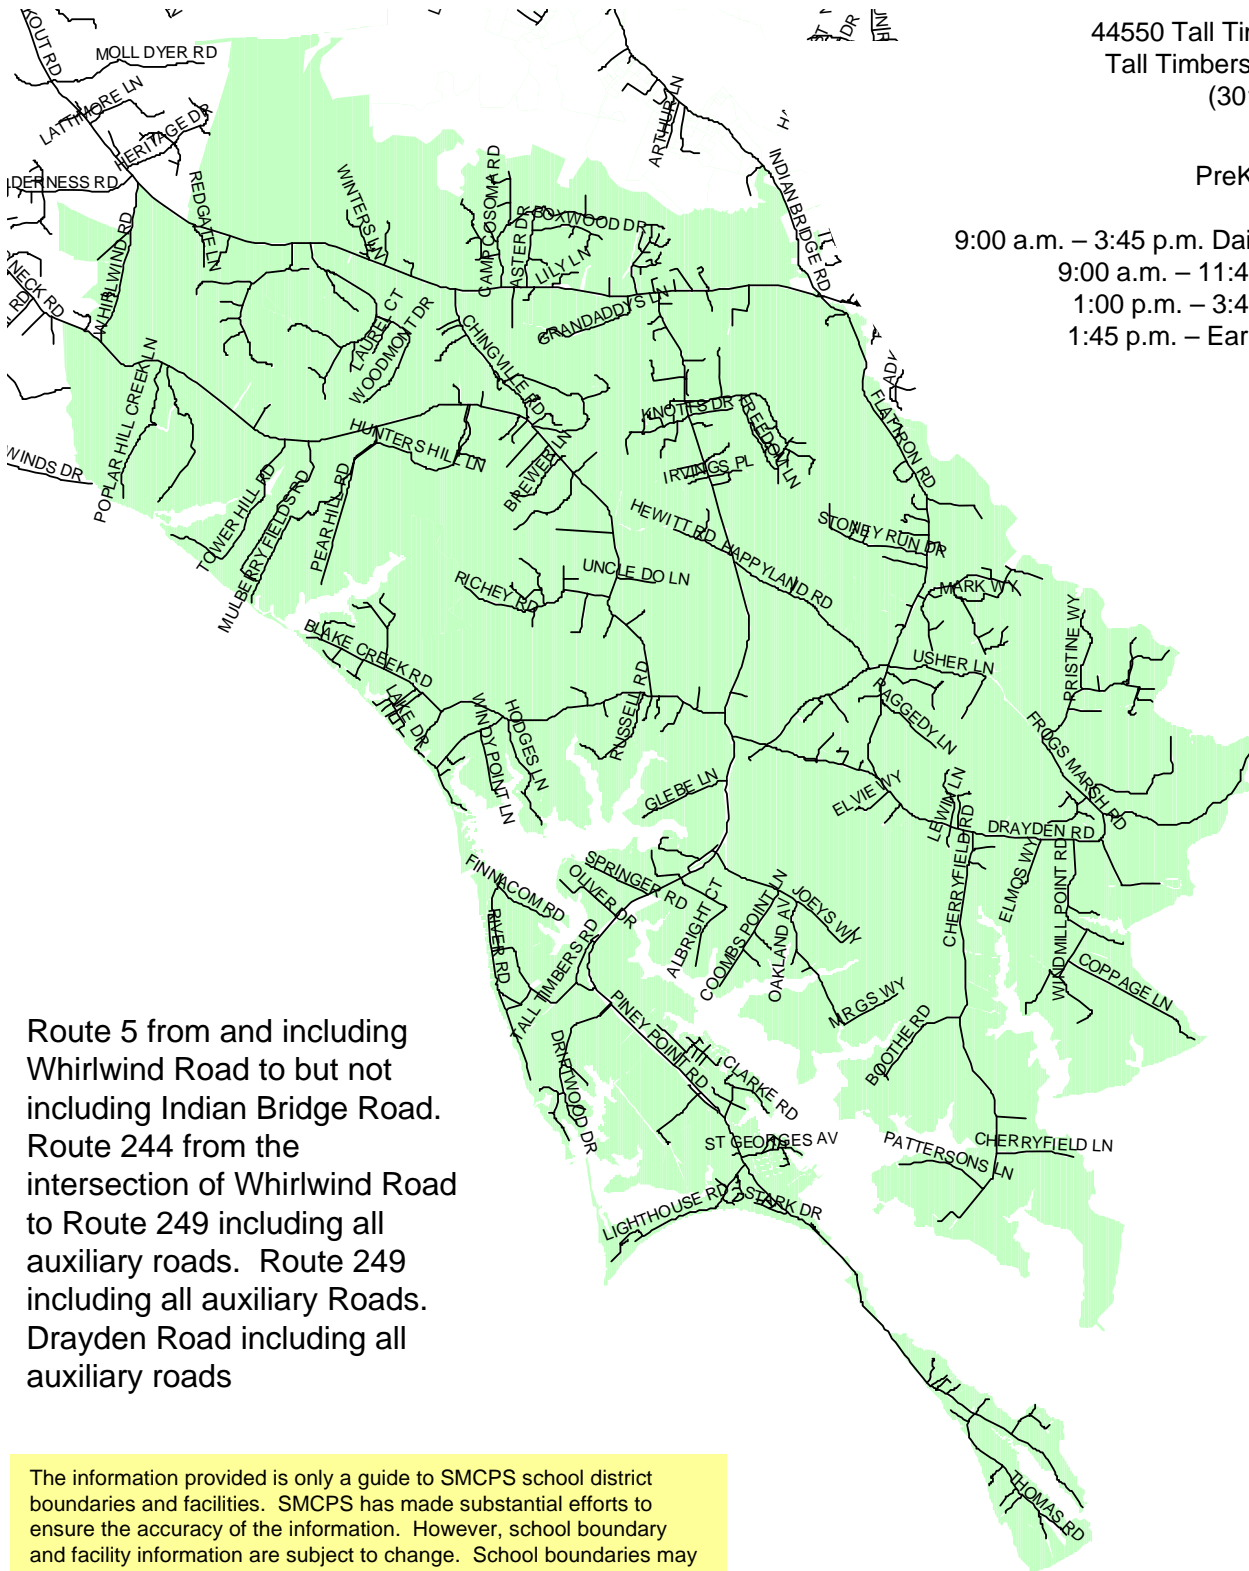

Piney Point Elementary School

St. Mary's County Public Schools
Department of Capital Planning
27190 Point Lookout Road
Loveville, MD 20656
(301) 475-4256, ext. 6

44550 Tall Timbers Road
Tall Timbers, MD 20690
(301) 994-2205

PreK – 5th grade

9:00 a.m. – 3:45 p.m. Daily Schedule
9:00 a.m. – 11:45 a.m. PreK
1:00 p.m. – 3:45 p.m. PreK
1:45 p.m. – Early Dismissal

Route 5 from and including Whirlwind Road to but not including Indian Bridge Road.
Route 244 from the intersection of Whirlwind Road to Route 249 including all auxiliary roads. Route 249 including all auxiliary Roads.
Drayden Road including all auxiliary roads

2009 – 2010 School Boundary