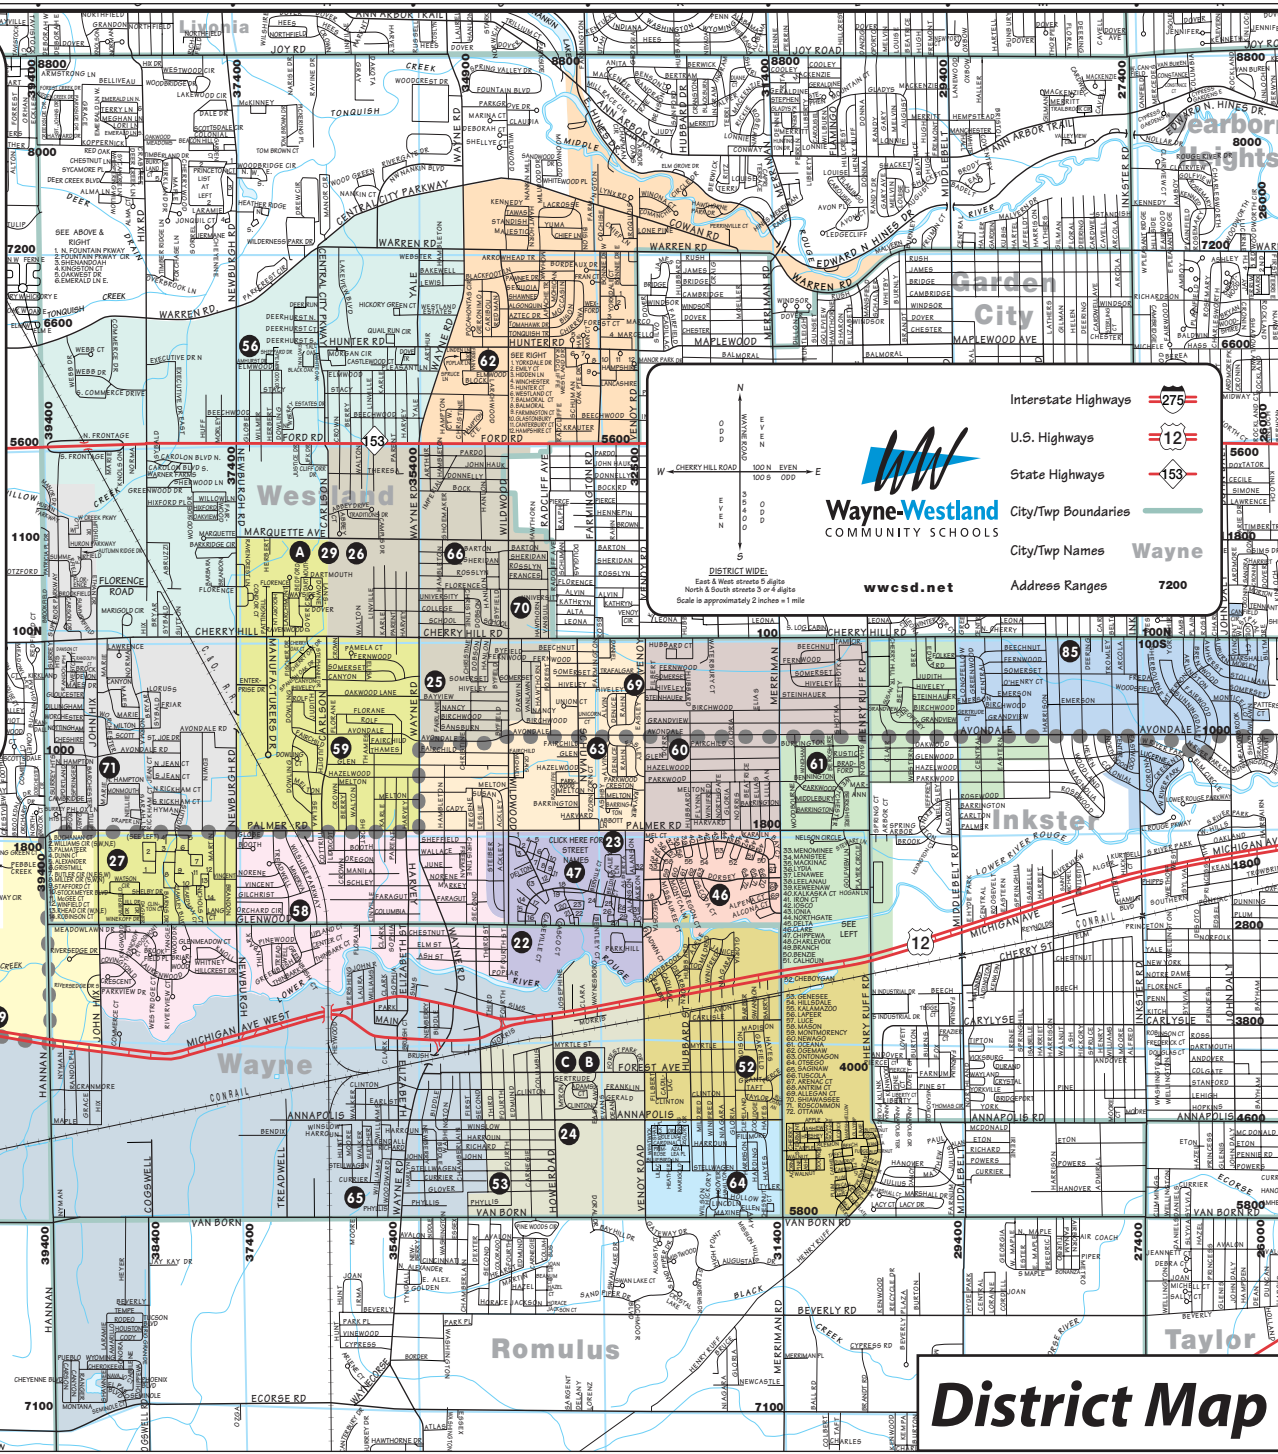

- **62** Edison Elementary School
  34505 Hunter
  Westland, MI 48185 (734)419-2600 J8

- **61** Elliott Elementary School
  30800 Bennington
  Westland, MI 48186 (734)419-2610 L10
- **71** Graham Elementary School
  1255 S. John Hix
  Westland, MI 48186 (734)419-2620 G10
- **63** Hamilton Elementary School
  1031 Schuman
  Westland, MI 48186 (734)419-2650 J10
- **85** Hicks Elementary School
  100 Helen
  Inkster, MI 48141 (734)419-2660 M10
- **53** Hoover Elementary School
  5400 Fourth
  Wayne, MI 48184 (734)419-2670 J12
- **46** Jefferson-Barns Elementary School
  32150 Dorsey
  Westland, MI 48186 (734)419-2680 K11
- **60** Kettering Elementary School
  1200 Hubbard
  Westland, MI 48186 (734)419-2690 K10
- **47** Lincoln Elementary School
  33500 Grand Traverse
  Westland, MI 48186 (734)419-2700 J11
- **59** Madison Elementary School
  1075 S. Canton
  Westland, MI 48186 (734)419-2710 H10
- **56** Patchin Elementary School
  6420 N. Newburgh
  Westland, MI 48185 (734)419-2740 H8
- **65** Roosevelt-McGrath Elementary School
  36075 Currier
  Wayne, MI 48184 (734)419-2720 H12
- **58** Schwitzer Elementary School
  2601 Treadwell
  Westland, MI 48186 (734)419-2750 H11
- **52** Taff-Galloway Elementary School
  4035 Gloria
  Wayne, MI 48184 (734)419-2760 K12
- **64** Vandenberg Elementary School
  32101 Stillwagon
  Wayne, MI 48184 (734)419-2770 K12
- **49** Walker-Winter Elementary School
  39932 Michigan
  Canton, MI 48188 (734)419-2780 F11
- **70** Wildwood Elementary School
  500 N. Wildwood
  Westland, MI 48185 (734)419-2790 J9

Wayne-Westland COMMUNITY SCHOOLS

wwcsd.net

Address Ranges 7200

Interstate Highways 275
U.S. Highways 12
State Highways 153
City/Twp Boundaries
City/Twp Names **Wayne**
Address Ranges 7200

DISTRICT WIDE:
East & West streets 5 digits
North & South streets 3 or 4 digits
Scale is approximately 2 inches = 1 mile

© LandGrafix, Inc. All rights reserved.
With the exception of individual fair use, no
reproduction or distribution of the map is per-
mitted without permission of LandGrafix, Inc.

District Map