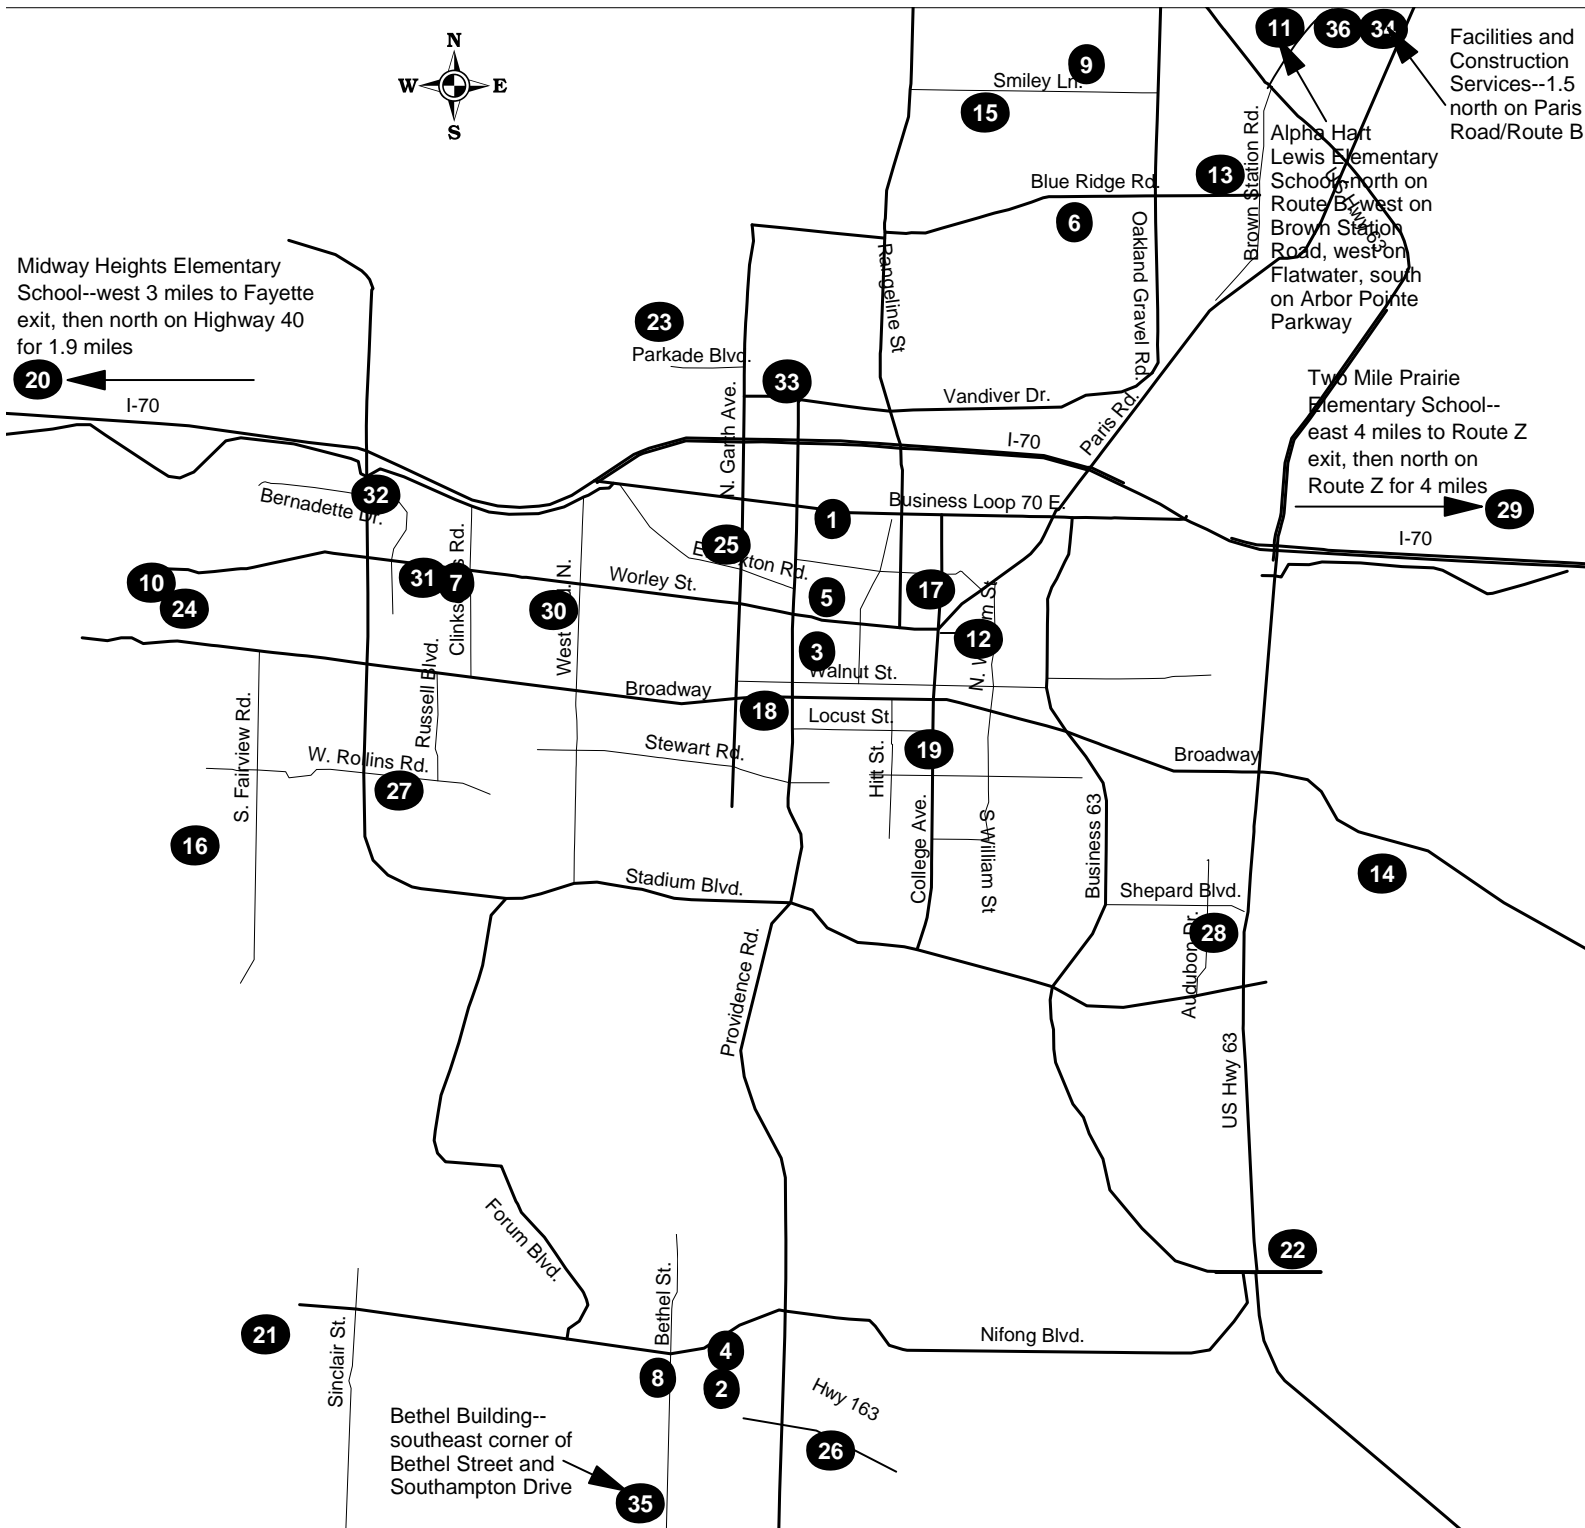

# Columbia Public School District

## School District Map

- |    |                                    |    |                                  |    |                                      |
|----|------------------------------------|----|----------------------------------|----|--------------------------------------|
| 1  | Hickman High School                | 13 | Blue Ridge Elementary School     | 25 | Ridgeway Elementary School           |
| 2  | Rock Bridge High School            | 14 | Cedar Ridge Elementary School    | 26 | Rock Bridge Elementary School        |
| 3  | Douglass High School               | 15 | Derby Ridge Elementary School    | 27 | Russell Blvd. Elementary School      |
| 4  | Columbia Area Career Center        | 16 | Fairview Elementary School       | 28 | Shepard Blvd. Elementary School      |
| 5  | Jefferson Junior High School       | 17 | Field Elementary School          | 29 | Two Mile Prairie Elementary School   |
| 6  | Oakland Junior High School         | 18 | Grant Elementary School          | 30 | West Blvd. Elementary School         |
| 7  | West Junior High School            | 19 | Lee Elementary School            | 31 | Administration Building              |
| 8  | Gentry Middle School               | 20 | Midway Heights Elementary School | 32 | Business Services/Gifted Center      |
| 9  | Lange Middle School                | 21 | Mill Creek Elementary School     | 33 | Vandiver District Services Building  |
| 10 | Smithton Middle School             | 22 | New Haven Elementary School      | 34 | Facilities and Construction Services |
| 11 | Alpha Hart Lewis Elementary School | 23 | Parkade Elementary School        | 35 | Bethel Building                      |
| 12 | Benton Elementary School           | 24 | Paxton Keeley Elementary School  | 36 | Early Childhood Education Center     |