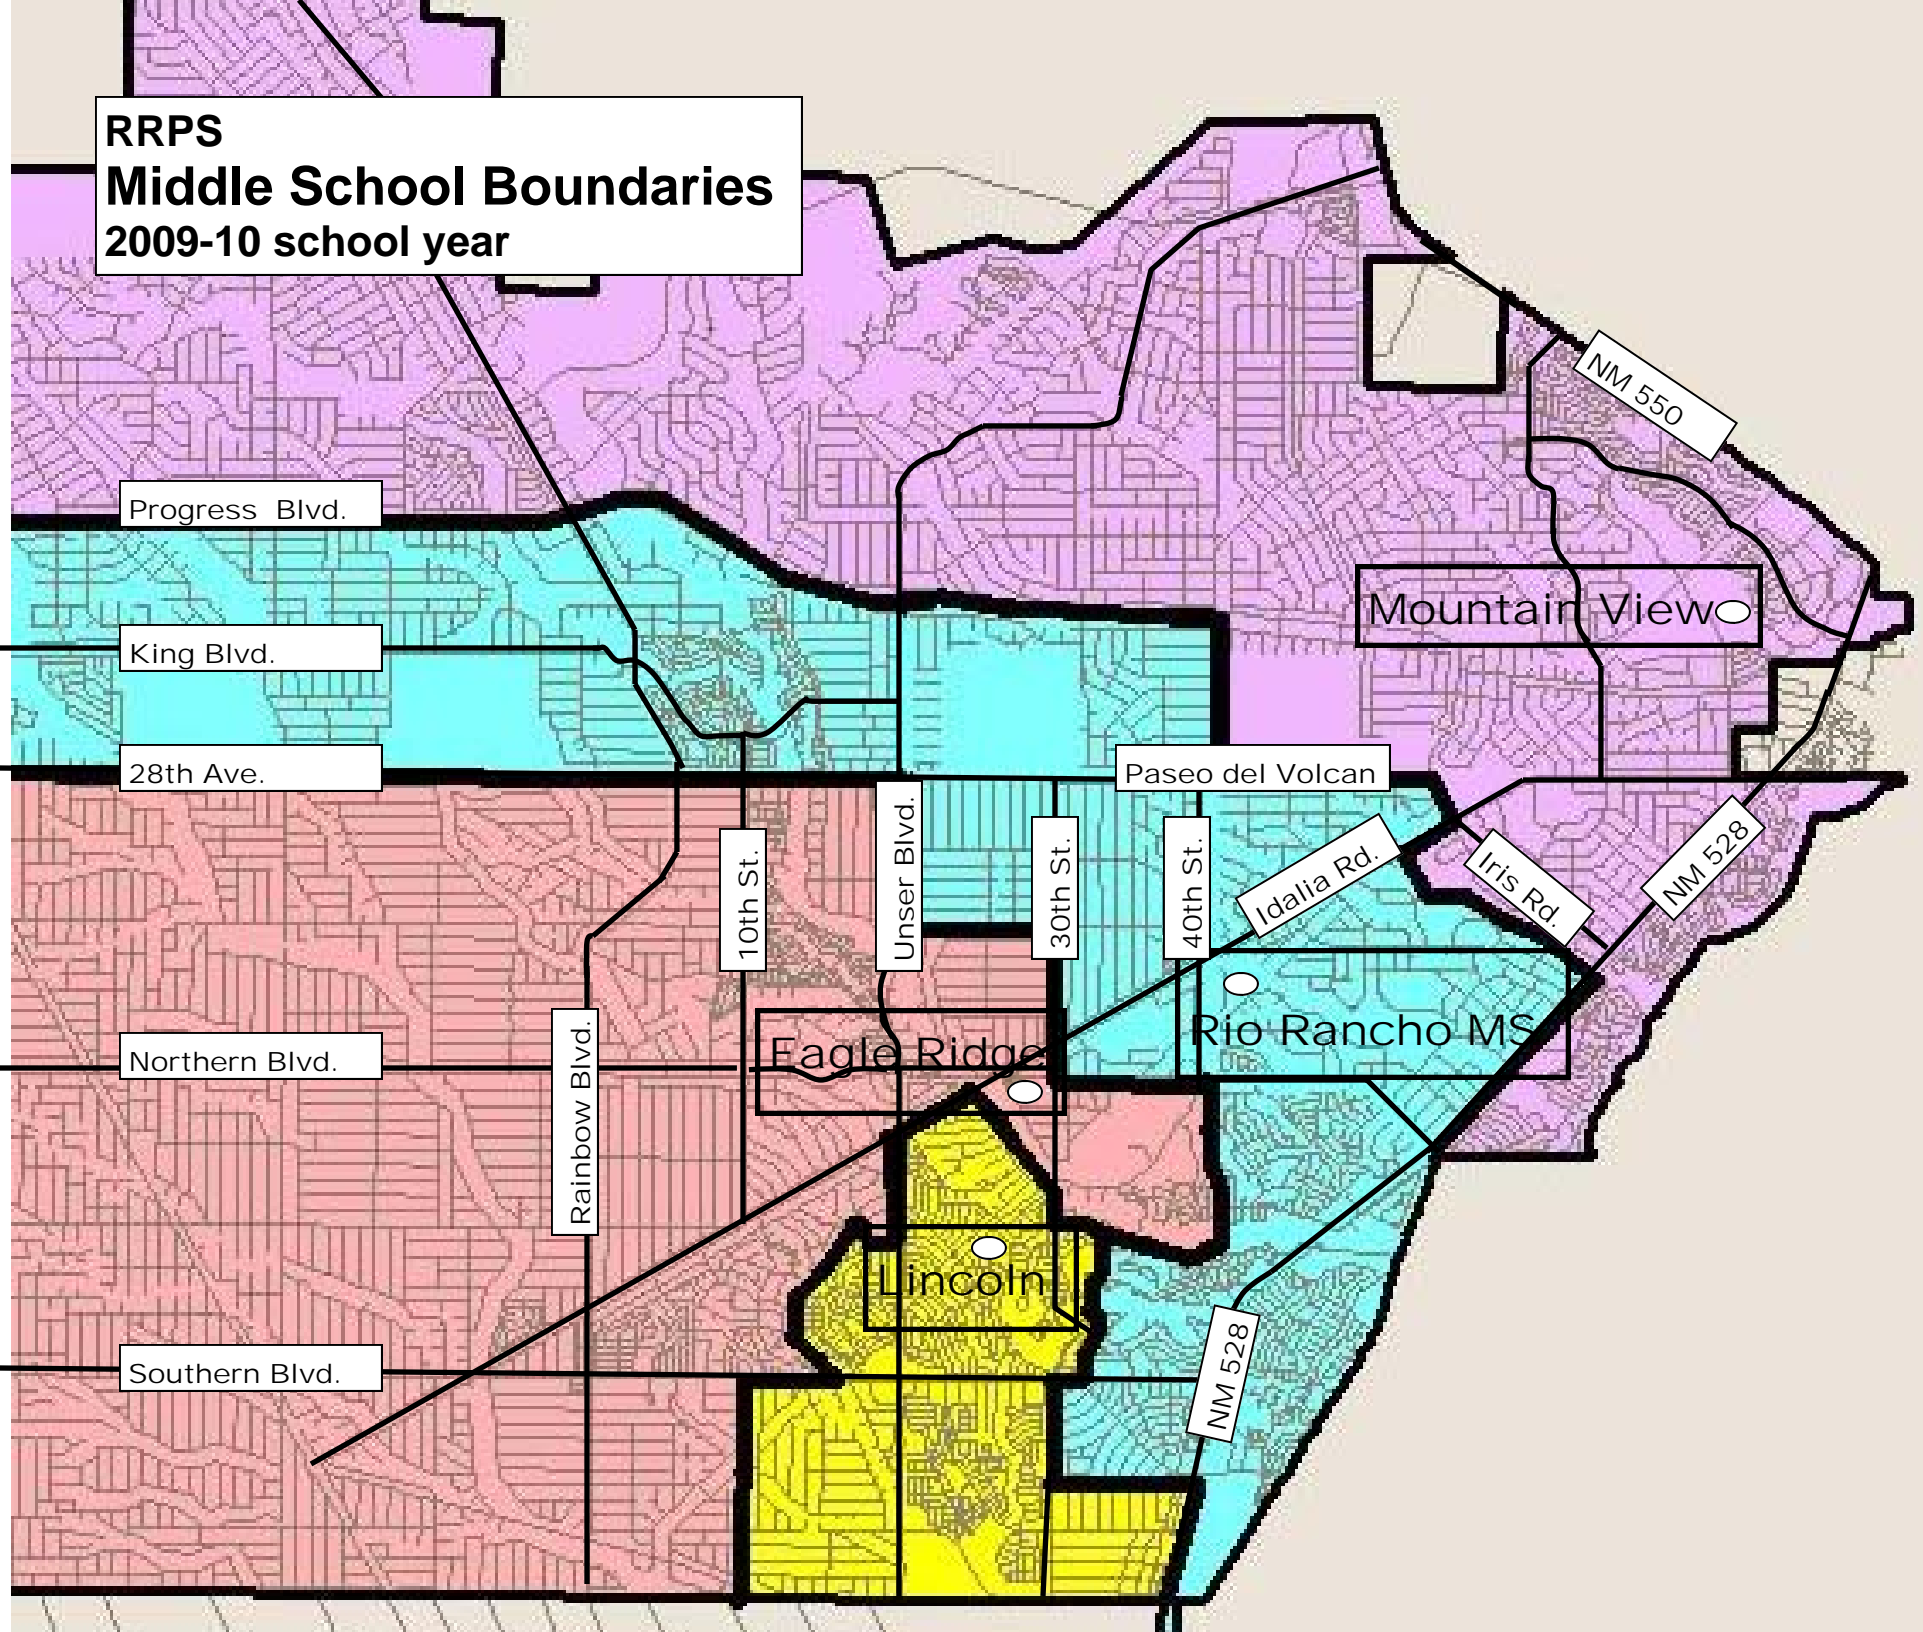

**RRPS
Middle School Boundaries
2009-10 school year**

Progress Blvd.

King Blvd.

28th Ave.

Northern Blvd.

Southern Blvd.

Rainbow Blvd.

10th St.

Unser Blvd.

30th St.

40th St.

Paseo del Volcan

Idalia Rd.

Iris Rd.

NM 550

NM 528

NM 528

Mountain View

Eagle Ridge

Rio Rancho MS

Lincoln