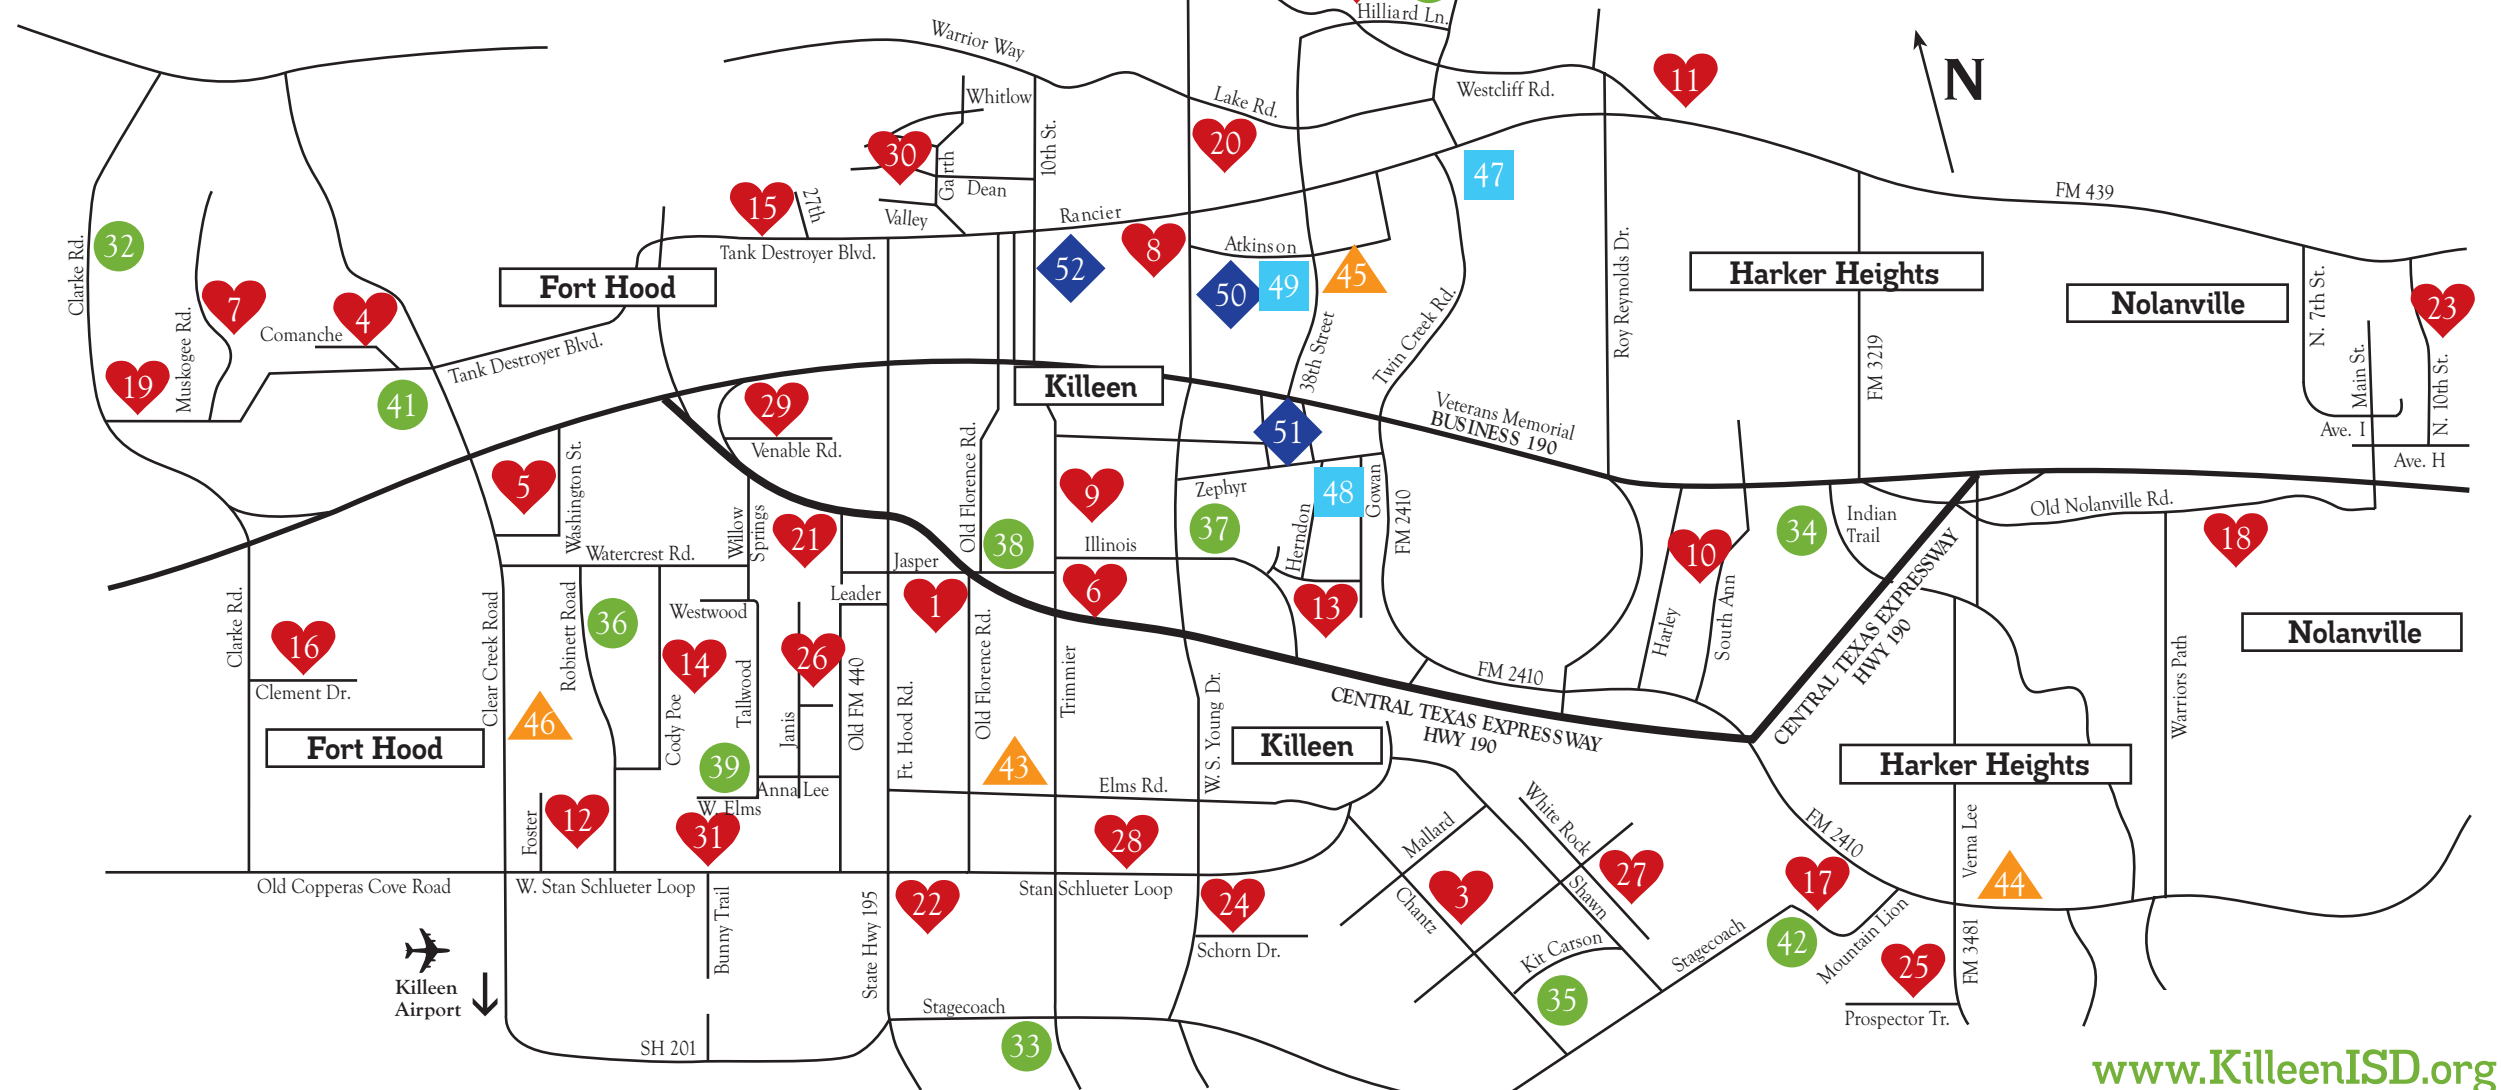

2009-2010 District Map

www.KilleenISD.org

Elementary Schools

1. Bellaire 108 W. Jasper Drive Killeen 76542 336-1410	3. Cedar Valley 4801 Chantz Drive Killeen 76542 336-1480	5. Clear Creek 4800 Washington Blvd. Fort Hood 76544 336-1550	7. Duncan 52400 Muskogee Road Fort Hood 76544 336-1620	9. Fowler 1020 Trimmier Road Killeen 76541 336-1760	11. Hay Branch 6101 Westcliff Road Killeen 76543 336-2080	13. Ira Cross, Jr. 1910 Herndon Drive Killeen 76543 336-2550	15. Meadows 423 27th Street Fort Hood 76544 336-1870
2. Brookhaven 3221 Hilliard Avenue Killeen 76543 336-1440	4. Clarke 51612 Comanche Avenue Fort Hood 76544 336-1510	6. Clifton Park 2200 Trimmier Road Killeen 76541 336-1580	8. East Ward 1608 East Rancier Avenue Killeen 76541 336-1650	10. Harker Heights 726 S. Ann Boulevard Harker Heights 76548 336-2050	12. Iduma 4400 Foster Lane Killeen 76549 336-2590	14. Maxdale 2600 Westwood Drive Killeen 76542 336-2460	16. Montague Village 84001 Clement Drive Fort Hood 76544 336-2230