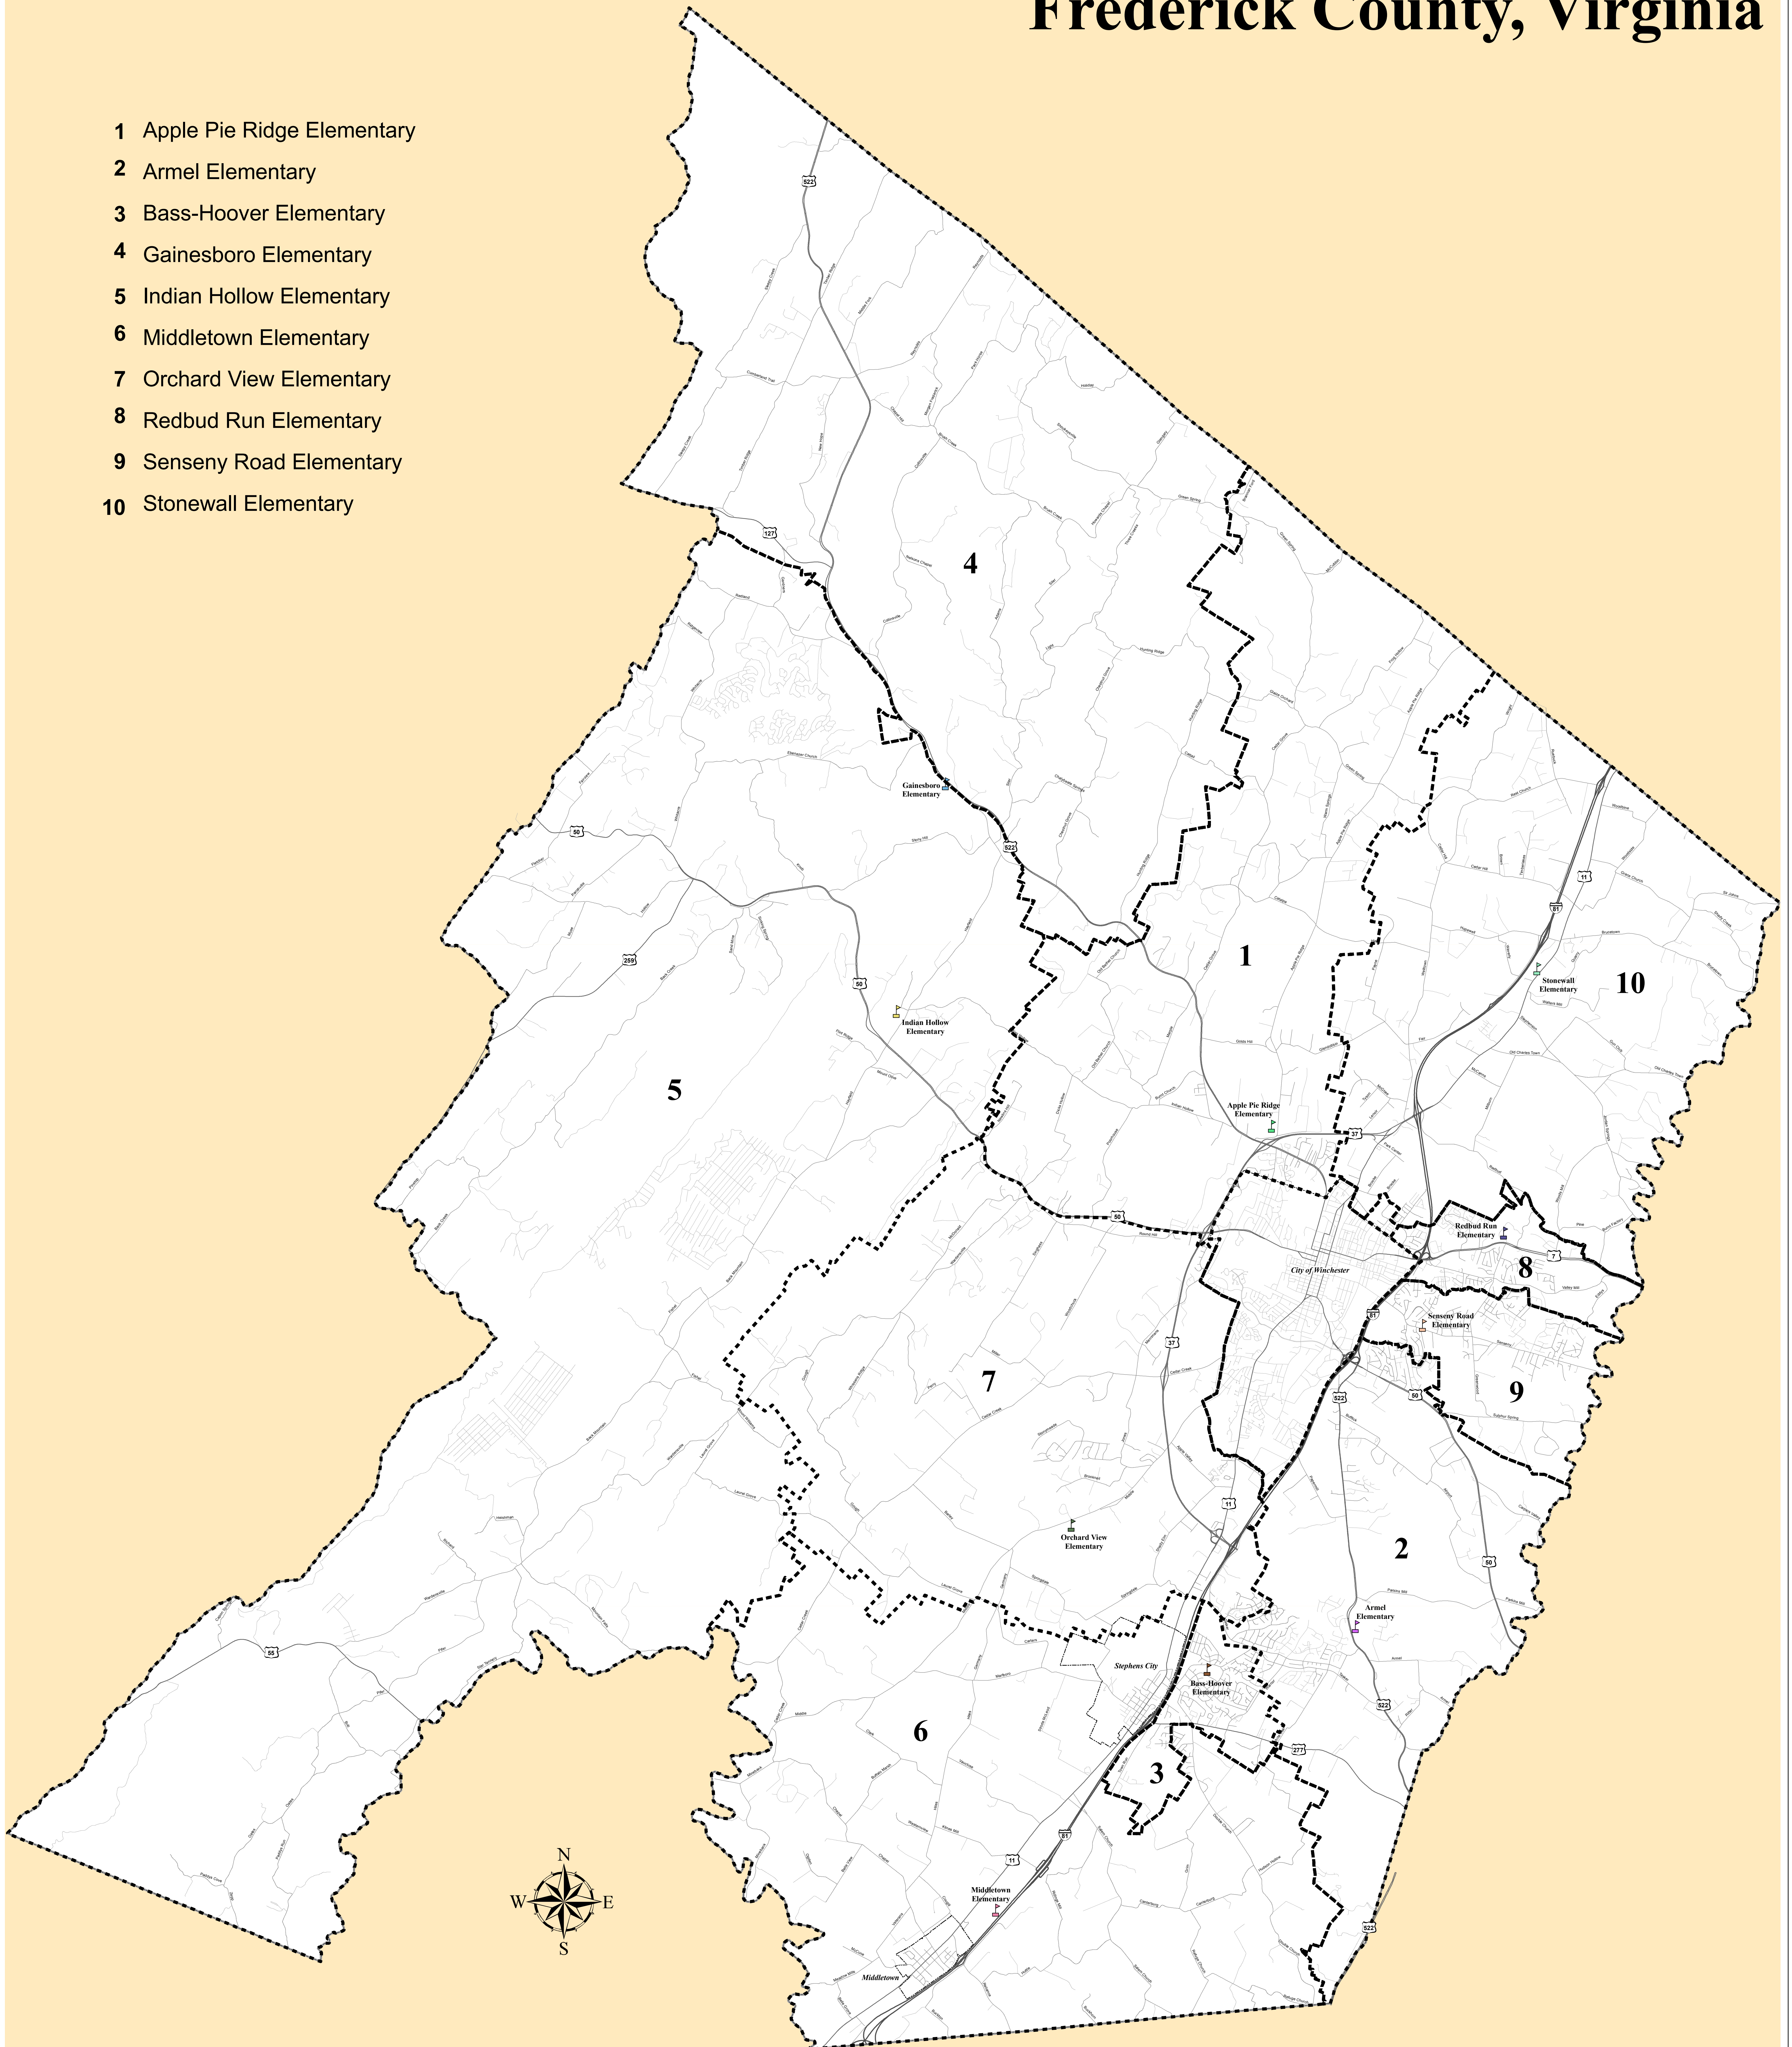

ELEMENTARY SCHOOL DISTRICTS

Frederick County, Virginia

- 1 Apple Pie Ridge Elementary
- 2 Armel Elementary
- 3 Bass-Hoover Elementary
- 4 Gainesboro Elementary
- 5 Indian Hollow Elementary
- 6 Middletown Elementary
- 7 Orchard View Elementary
- 8 Redbud Run Elementary
- 9 Senseny Road Elementary
- 10 Stonewall Elementary