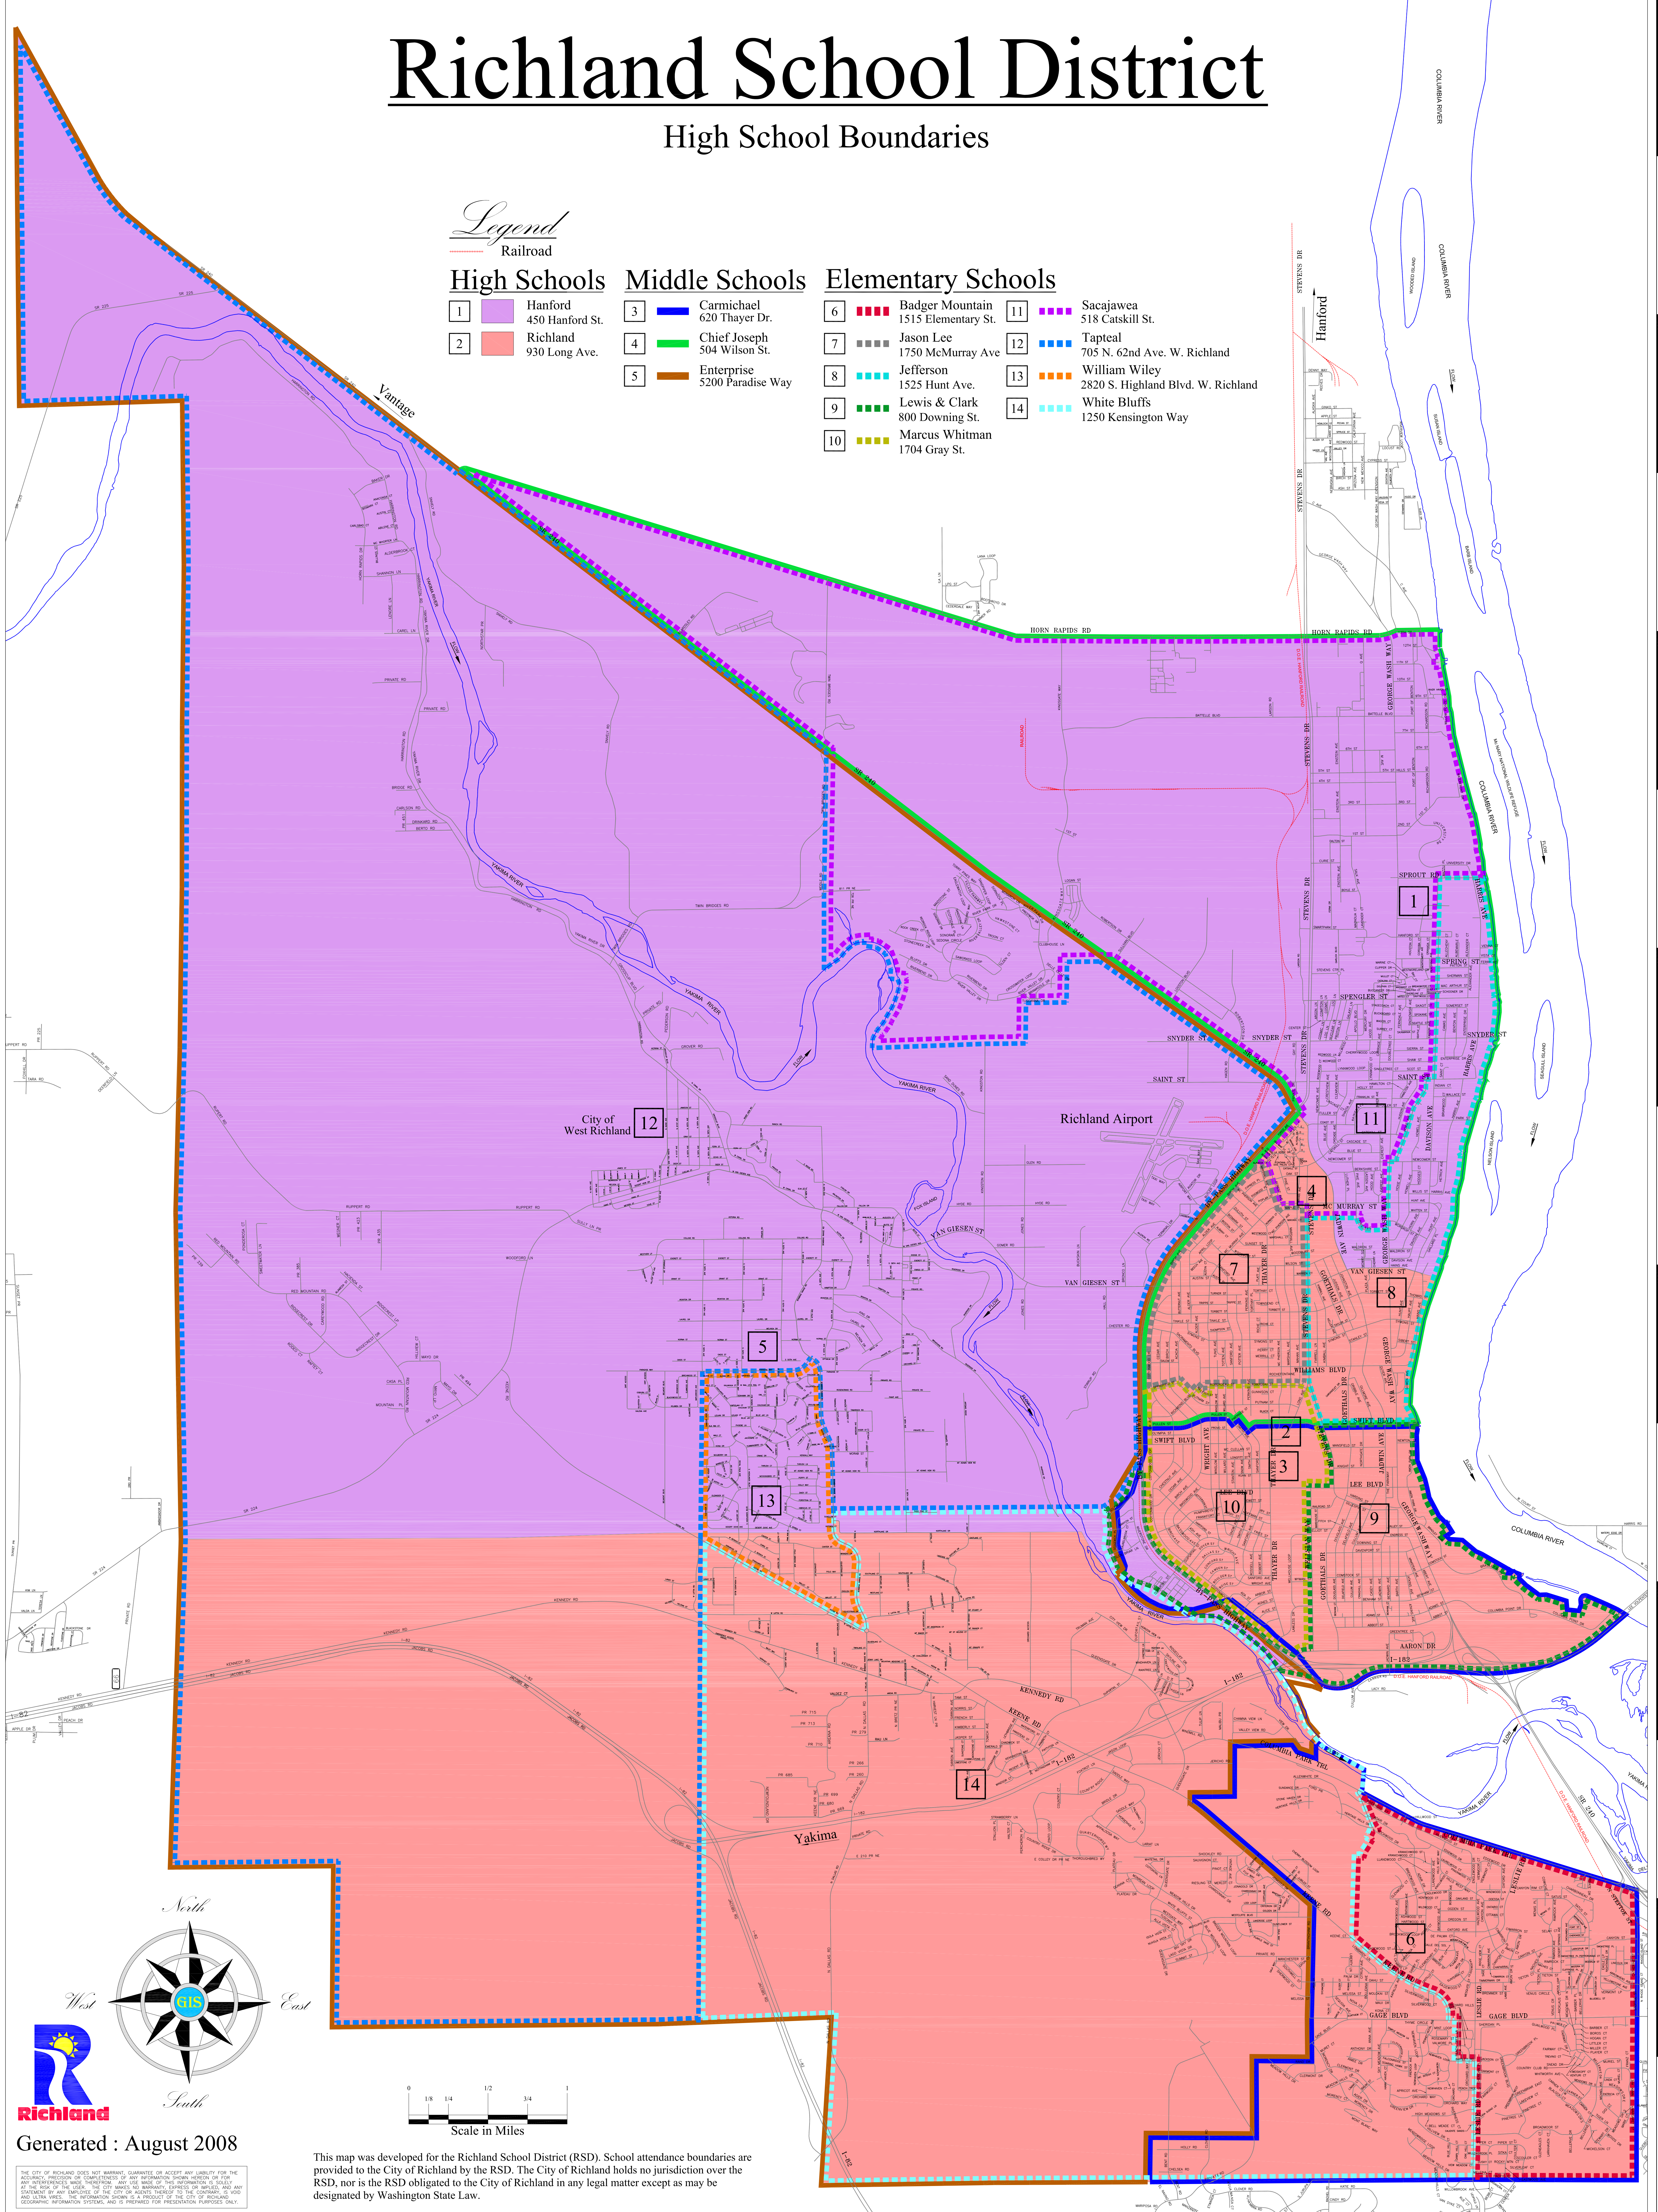

Richland School District

High School Boundaries

Legend

Railroad

High Schools

- 1 Hanford
  450 Hanford St.
- 2 Richland
  930 Long Ave.

Middle Schools

- 3 Carmichael
  620 Thayer Dr.
- 4 Chief Joseph
  504 Wilson St.
- 5 Enterprise
  5200 Paradise Way

Elementary Schools

- 6 Badger Mountain
  1515 Elementary St.
- 7 Jason Lee
  1750 McMurray Ave
- 8 Jefferson
  1525 Hunt Ave.
- 9 Lewis & Clark
  800 Downing St.
- 10 Marcus Whitman
  1704 Gray St.
- 11 Sacajawea
  518 Catskill St.
- 12 Taptal
  705 N. 62nd Ave. W. Richland
- 13 William Wiley
  2820 S. Highland Blvd. W. Richland
- 14 White Bluffs
  1250 Kensington Way

Generated : August 2008

This map was developed for the Richland School District (RSD). School attendance boundaries are provided to the City of Richland by the RSD. The City of Richland holds no jurisdiction over the RSD, nor is the RSD obligated to the City of Richland in any legal matter except as may be designated by Washington State Law.