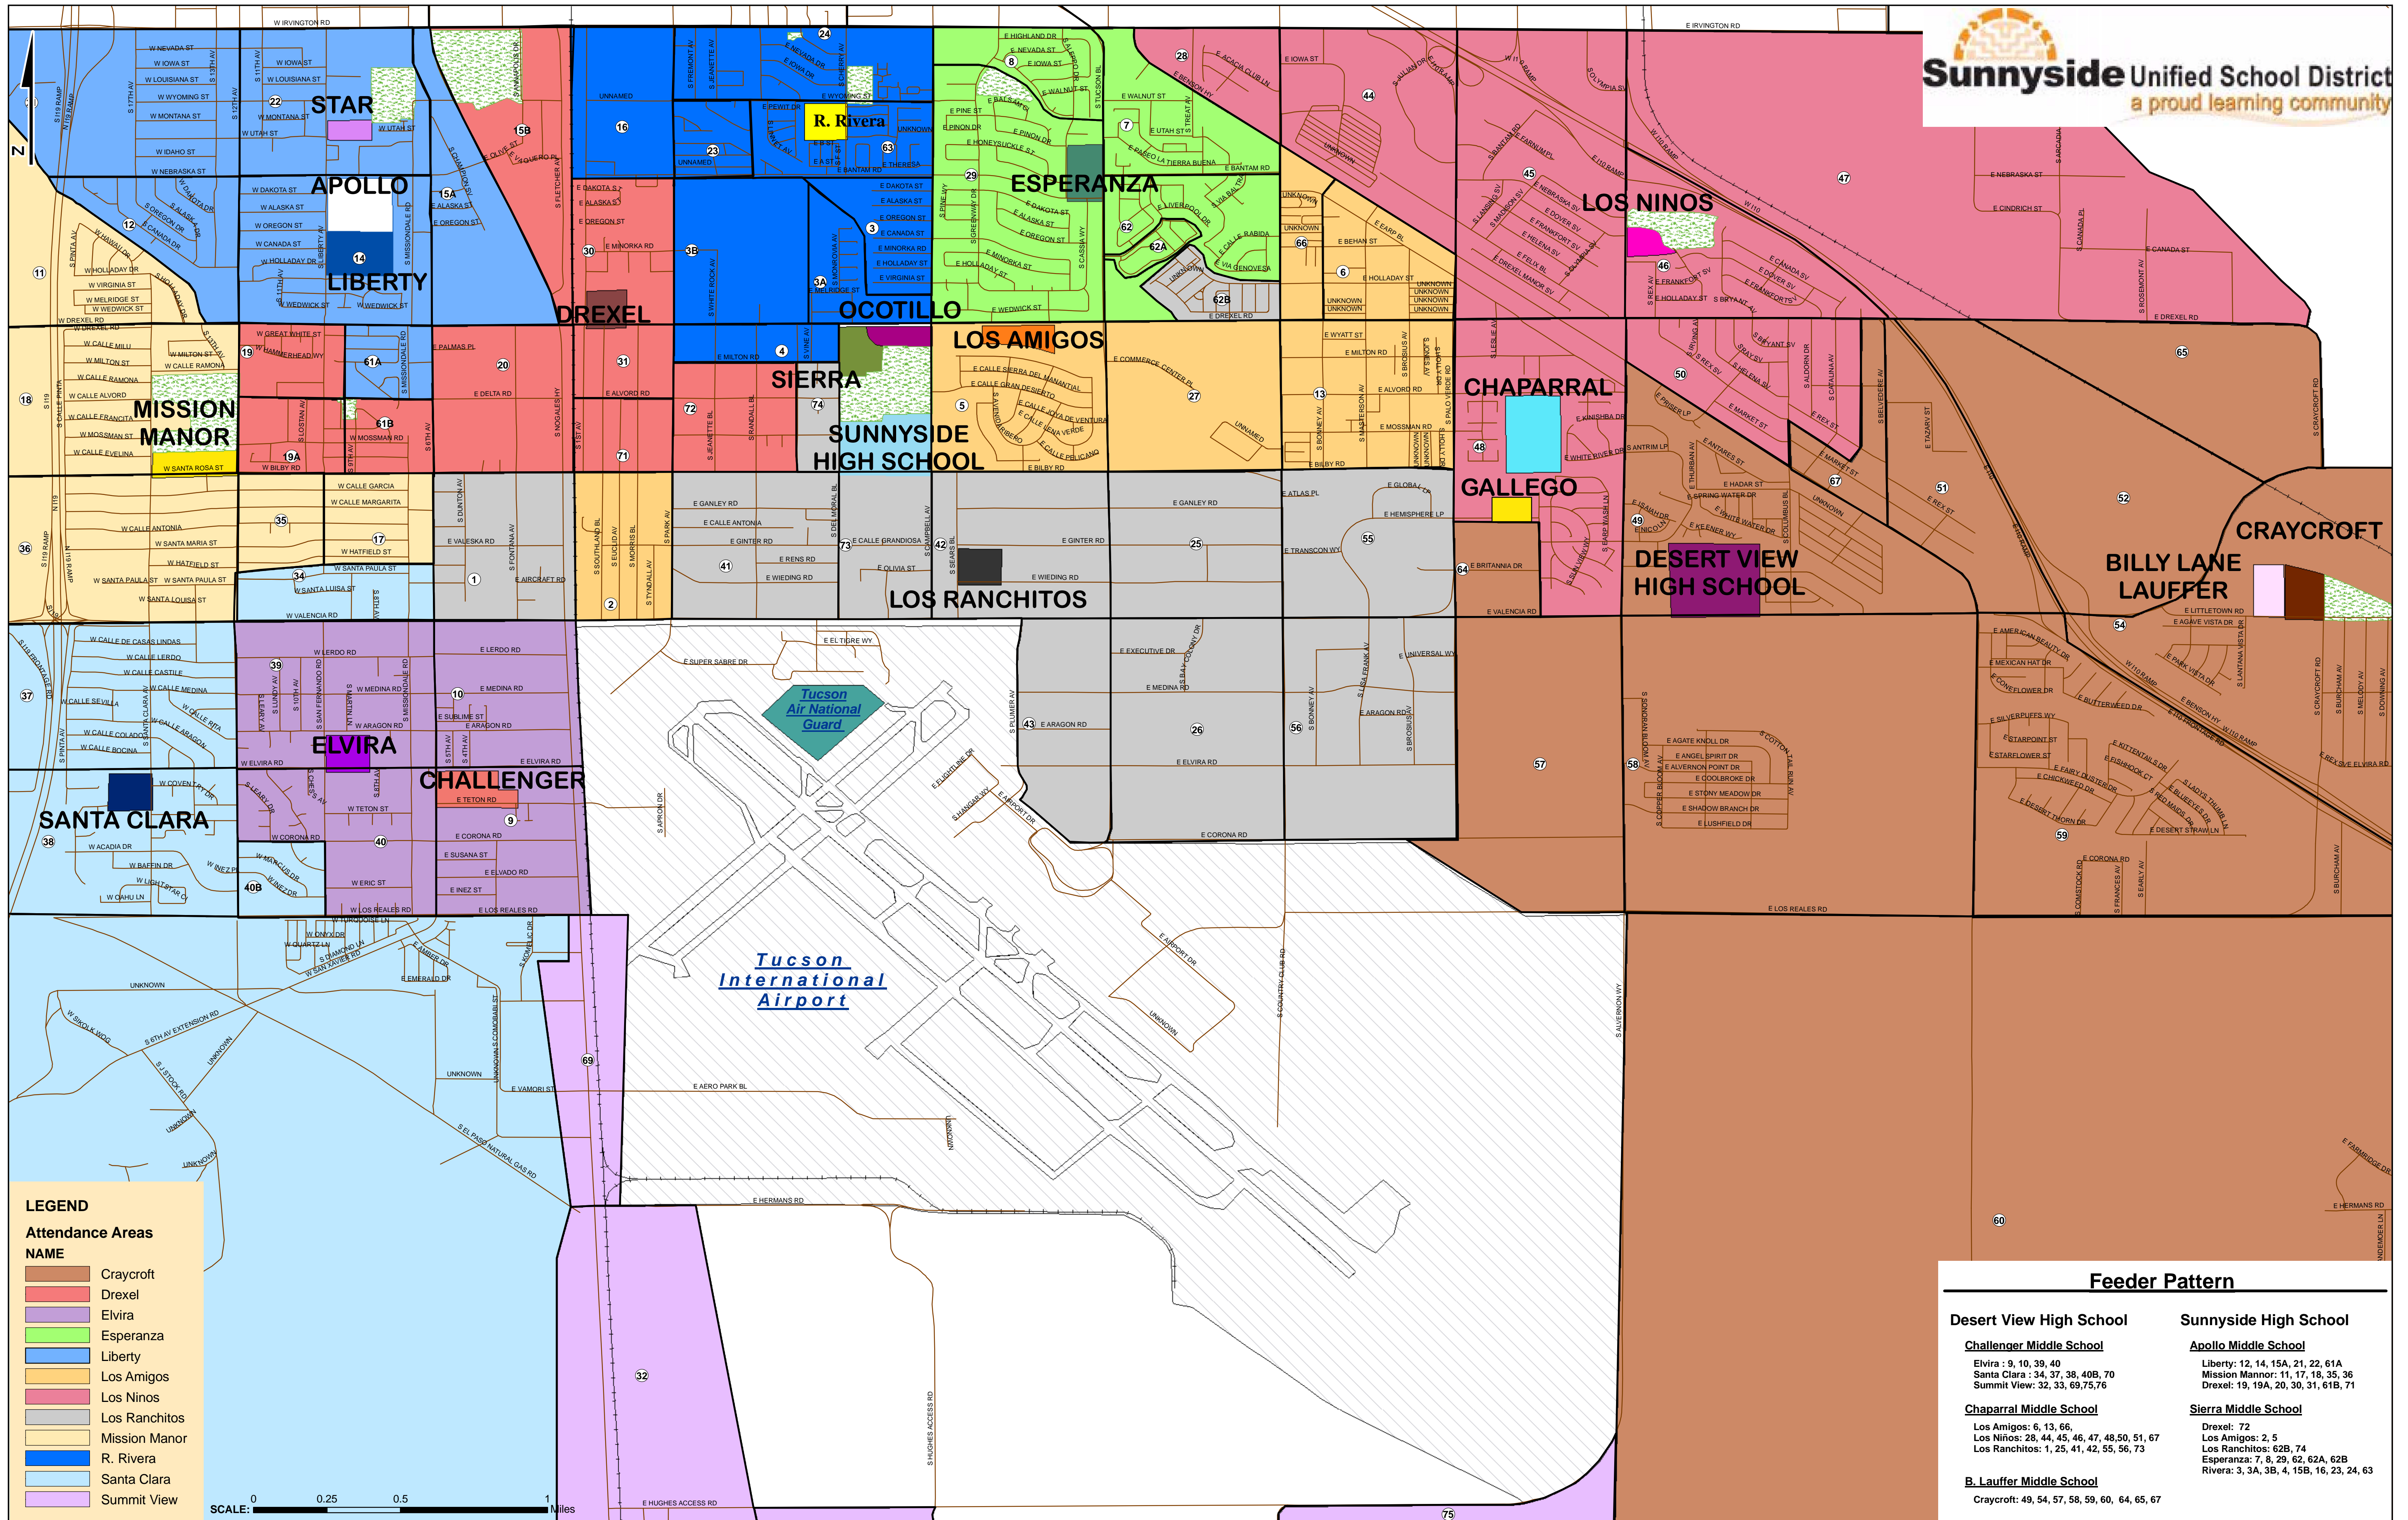

# Sunnyside Unified School District #12 Tucson, AZ - Attendance Zones

**LEGEND**

**Attendance Areas**

**NAME**

- Craycroft
- Drexel
- Elvira
- Esperanza
- Liberty
- Los Amigos
- Los Ninos
- Los Ranchitos
- Mission Manor
- R. Rivera
- Santa Clara
- Summit View

SCALE: 0 0.25 0.5 1 Miles

**Feeder Pattern**

Desert View High School	Sunnyside High School
<b>Challenger Middle School</b> Elvira : 9, 10, 39, 40 Santa Clara : 34, 37, 38, 40B, 70 Summit View: 32, 33, 69, 75, 76	<b>Apollo Middle School</b> Liberty: 12, 14, 15A, 21, 22, 61A Mission Manor: 11, 17, 18, 35, 36 Drexel: 19, 19A, 20, 30, 31, 61B, 71
<b>Chaparral Middle School</b> Los Amigos: 6, 13, 66, Los Niños: 28, 44, 45, 46, 47, 48, 50, 51, 67 Los Ranchitos: 1, 25, 41, 42, 55, 56, 73	<b>Sierra Middle School</b> Drexel: 72 Los Amigos: 2, 5 Los Ranchitos: 62B, 74 Esperanza: 7, 8, 29, 62, 62A, 62B Rivera: 3, 3A, 3B, 4, 15B, 16, 23, 24, 63
<b>B. Lauffer Middle School</b> Craycroft: 49, 54, 57, 58, 59, 60, 64, 65, 67	