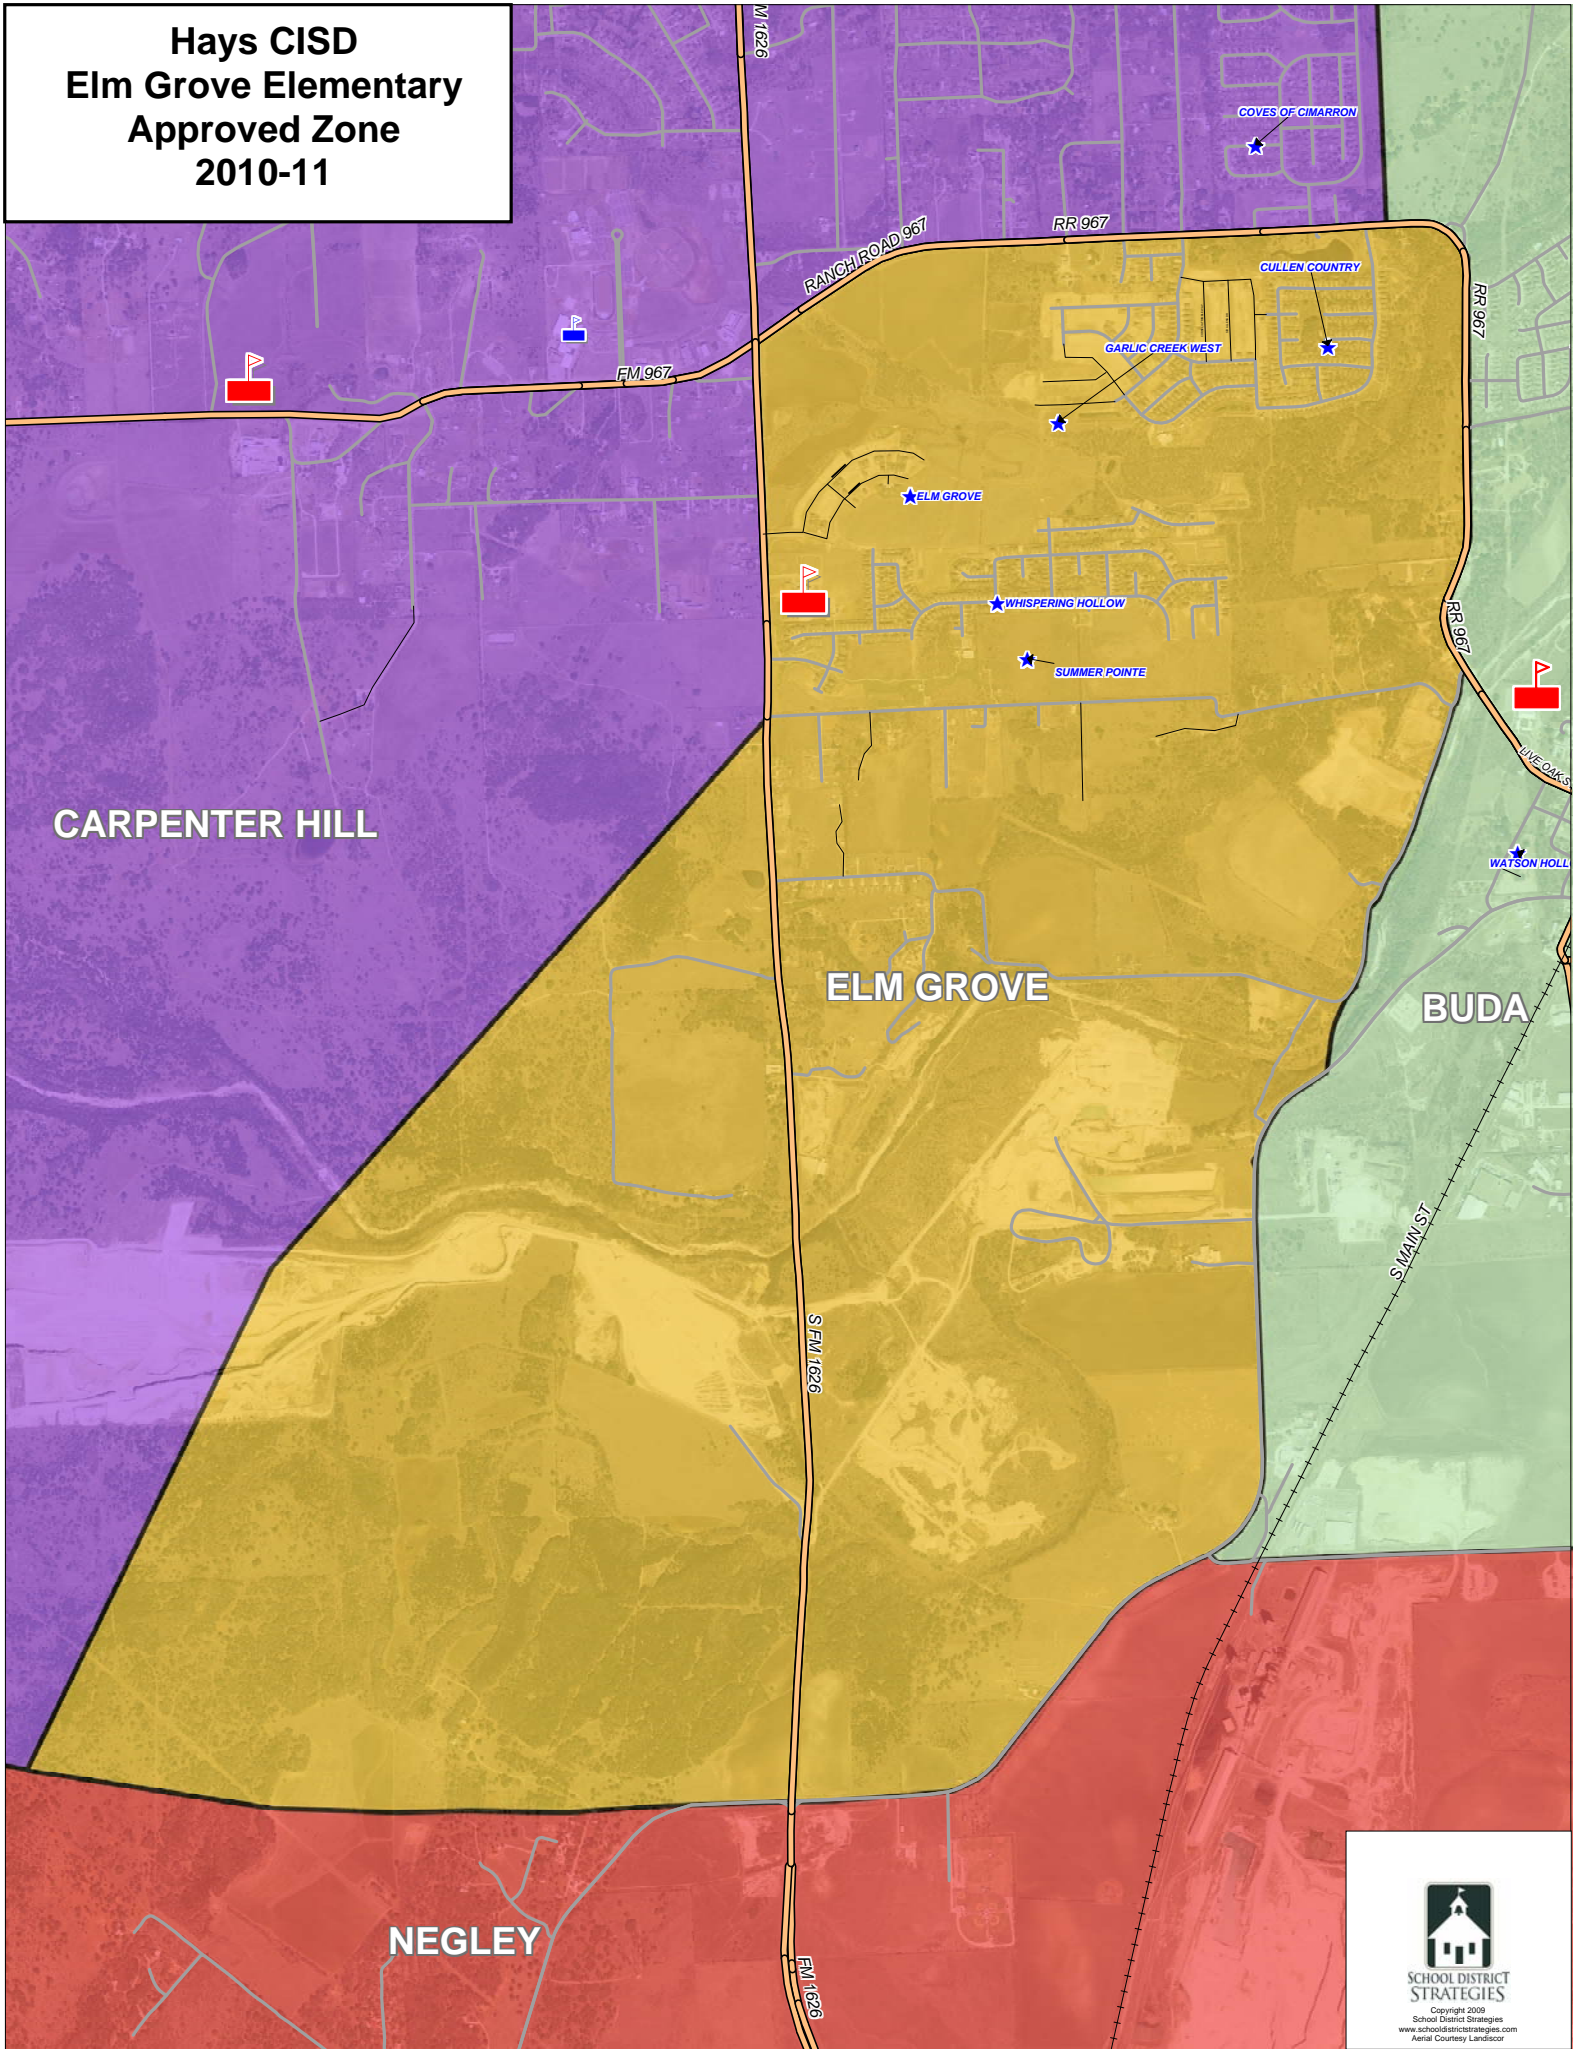

**Hays CISD  
Elm Grove Elementary  
Approved Zone  
2010-11**

CARPENTER HILL

ELM GROVE

BUDA

NEGLEY