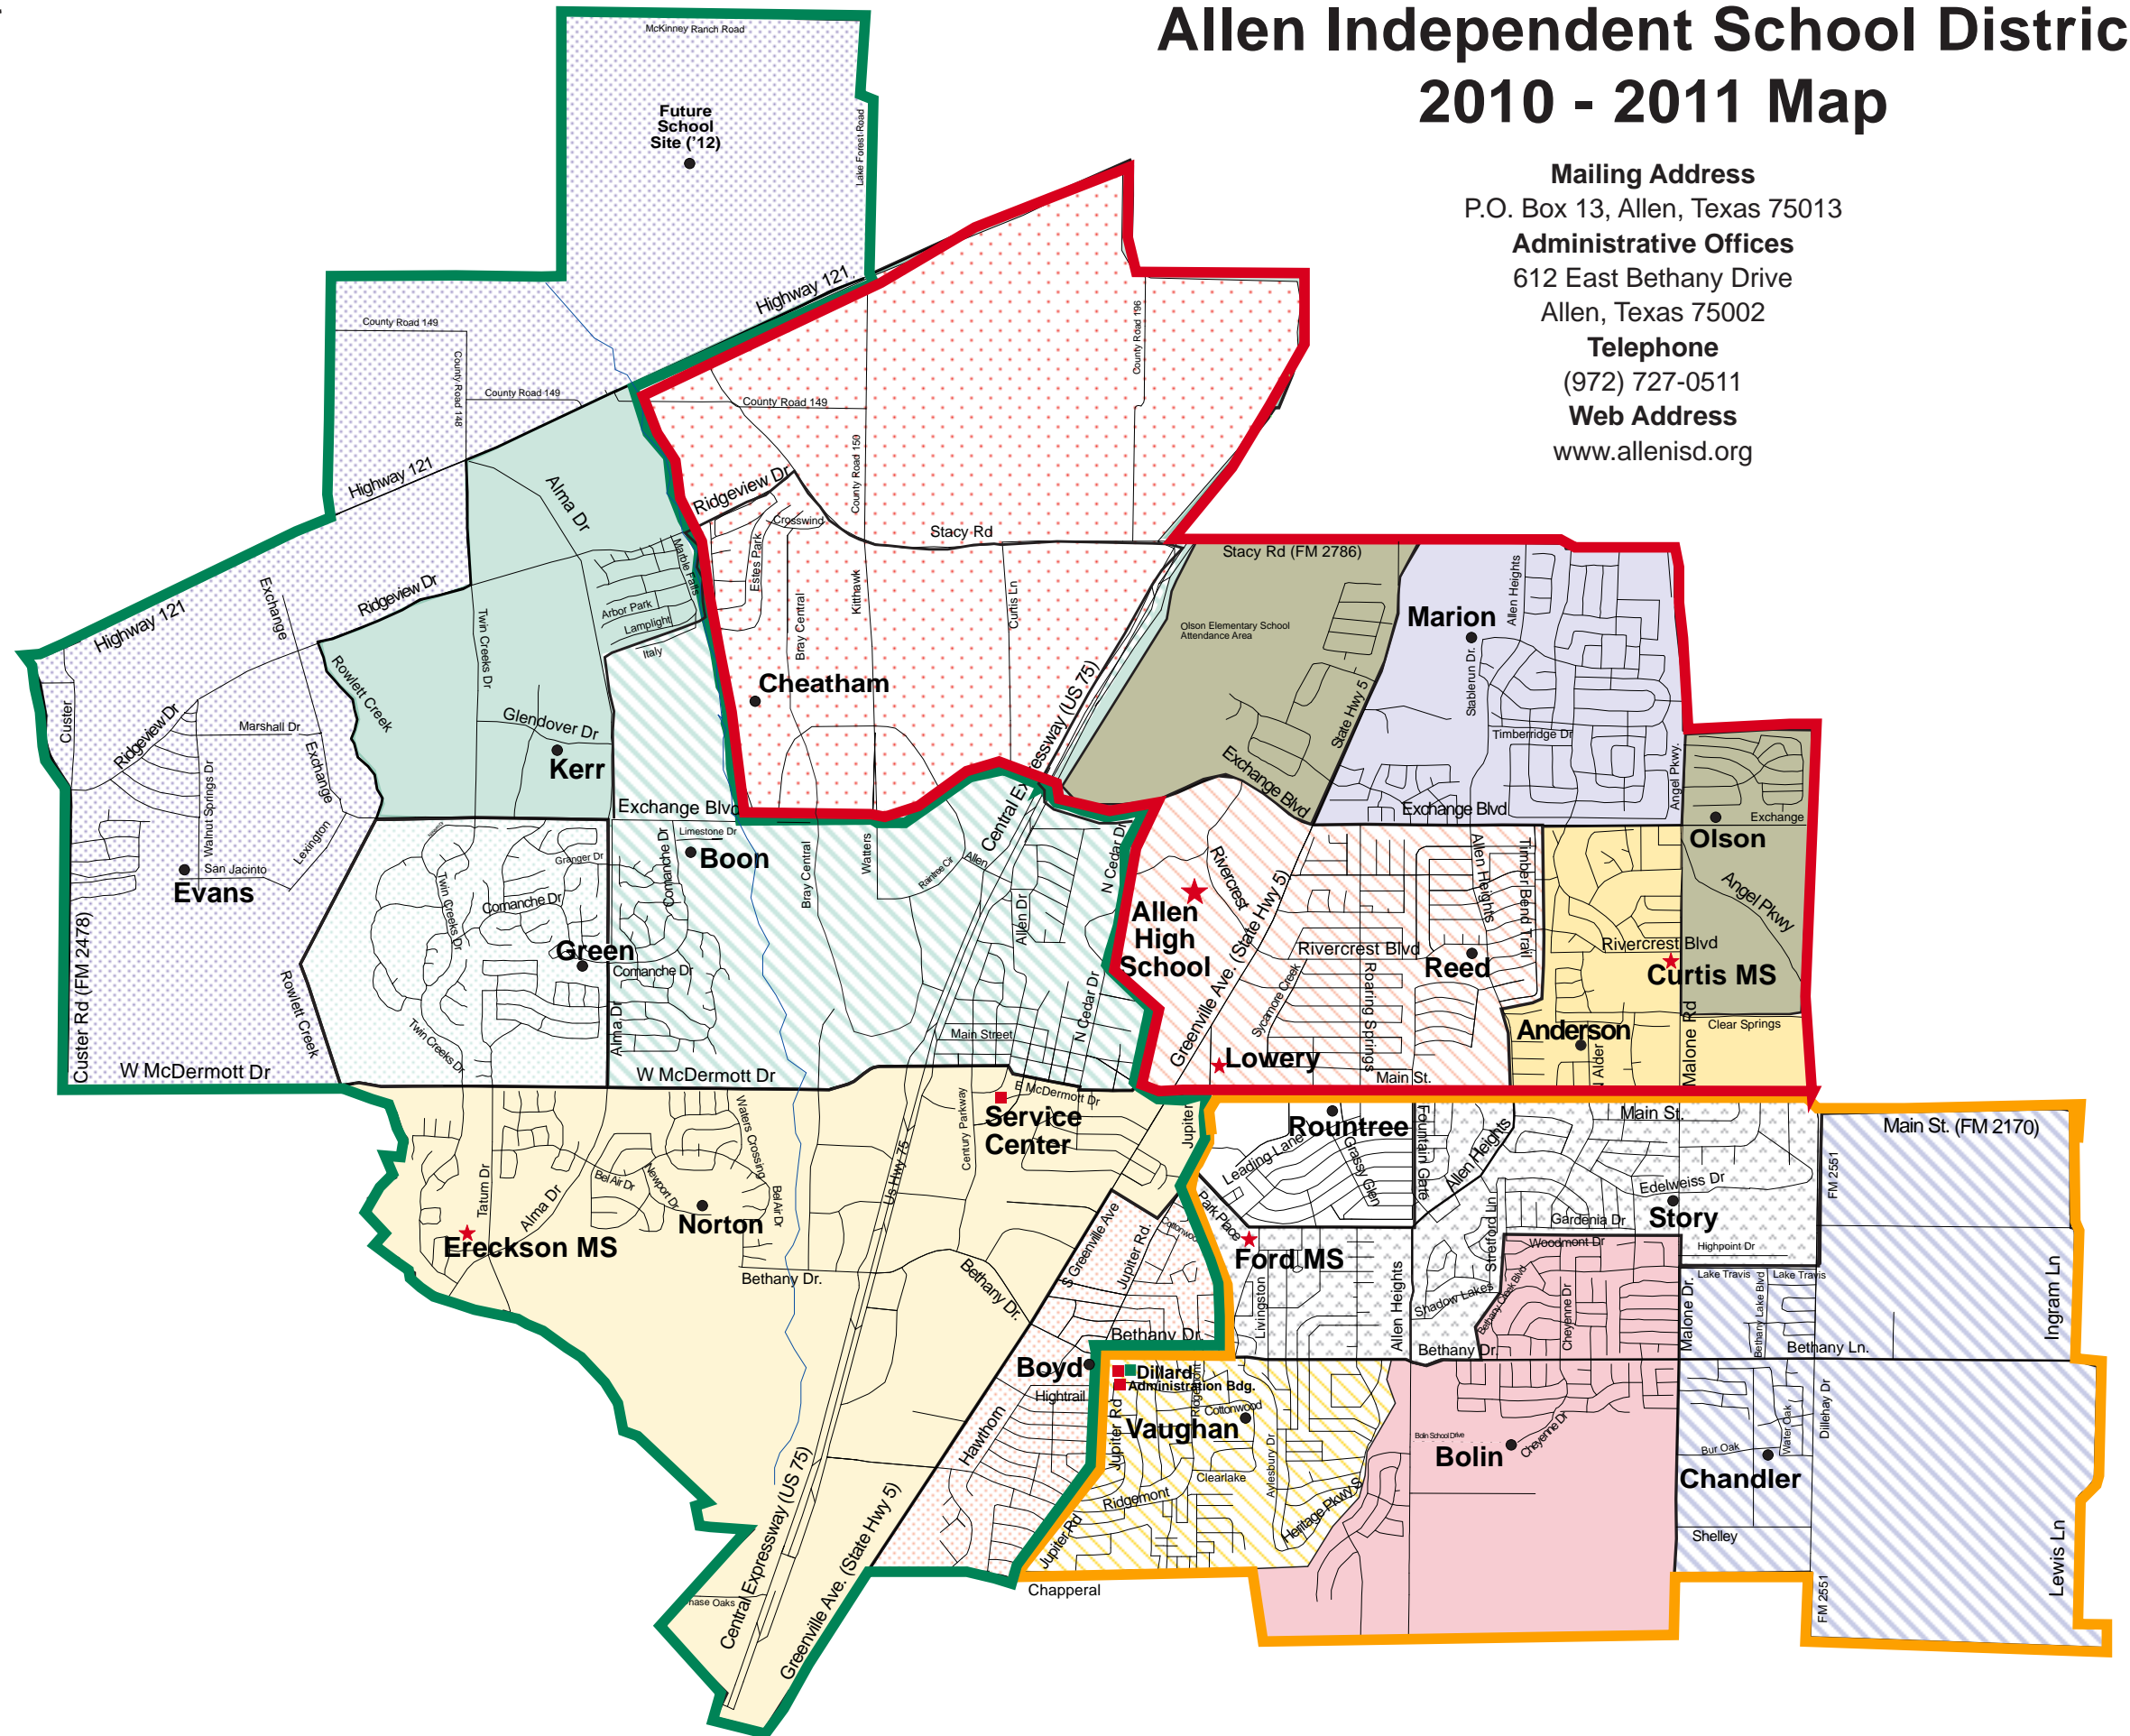

- ★ **Allen High School**
  300 Rivercrest (972) 727-0400
- ★ **Lowery Freshman Center**
  601 East Main St. (972) 396-6975
- ★ **Curtis Middle School**
- ★ **Ereckson Middle School**
- ★ **Ford Middle School**
- **Anderson Elementary**
  305 N. Alder (972) 396-6924
- **Bolin Elementary**
  5705 Cheyenne (214) 495-6750
- **Boon Elementary**
  1050 Comanche (972) 747-3331
- **Boyd Elementary**
  800 Jupiter (972) 727-0560
- **Chandler Elementary**
  1000 Water Oak (469) 467-1400
- **Cheatham Elementary**
  1501 Hopewell (972) 396-
- **Evans Elementary**
  1225 Walnut Spring (972) 747-3373
- **Green Elementary**
  1315 Comanche (972) 727-0370
- **Kerr Elementary**
  1325 Glendover (214) 495-6765
- **Marion Elementary**
  1595 Stablerun (214) 495-6784
- **Norton Elementary**
  1120 Newport (972) 396-6918
- **Olson Elementary**
  1751 Exchange (972) 562-1800
- **Reed Elementary**
  1200 Rivercrest (972) 727-0580
- **Rountree Elementary**
  800 East Main (972) 727-0550
- **Story Elementary**
  1550 Edelweiss (972) 727-0570
- **Vaughan Elementary**
  820 Cottonwood (972) 727-0470
- **Dillard Center**
  610 Bethany (972) 727-7163
- **Administration Center**
  612 East Bethany (972) 727-0511
- **Service Center**
  2 Butler Circle (972) 727-0540
- **LEP Enrollment Center**
  610 Bethany (972) 727-0506

Allen Independent School District 2010 - 2011 Map

Mailing Address
P.O. Box 13, Allen, Texas 75013

Administrative Offices
612 East Bethany Drive
Allen, Texas 75002

Telephone
(972) 727-0511

Web Address
www.allenisd.org

Questions concerning school attendance boundaries should be directed to:
Allen ISD Public Information Office
612 East Bethany Drive, Allen, Texas 75002
(972) 727-0510 E-mail: publicinfo@allenisd.org