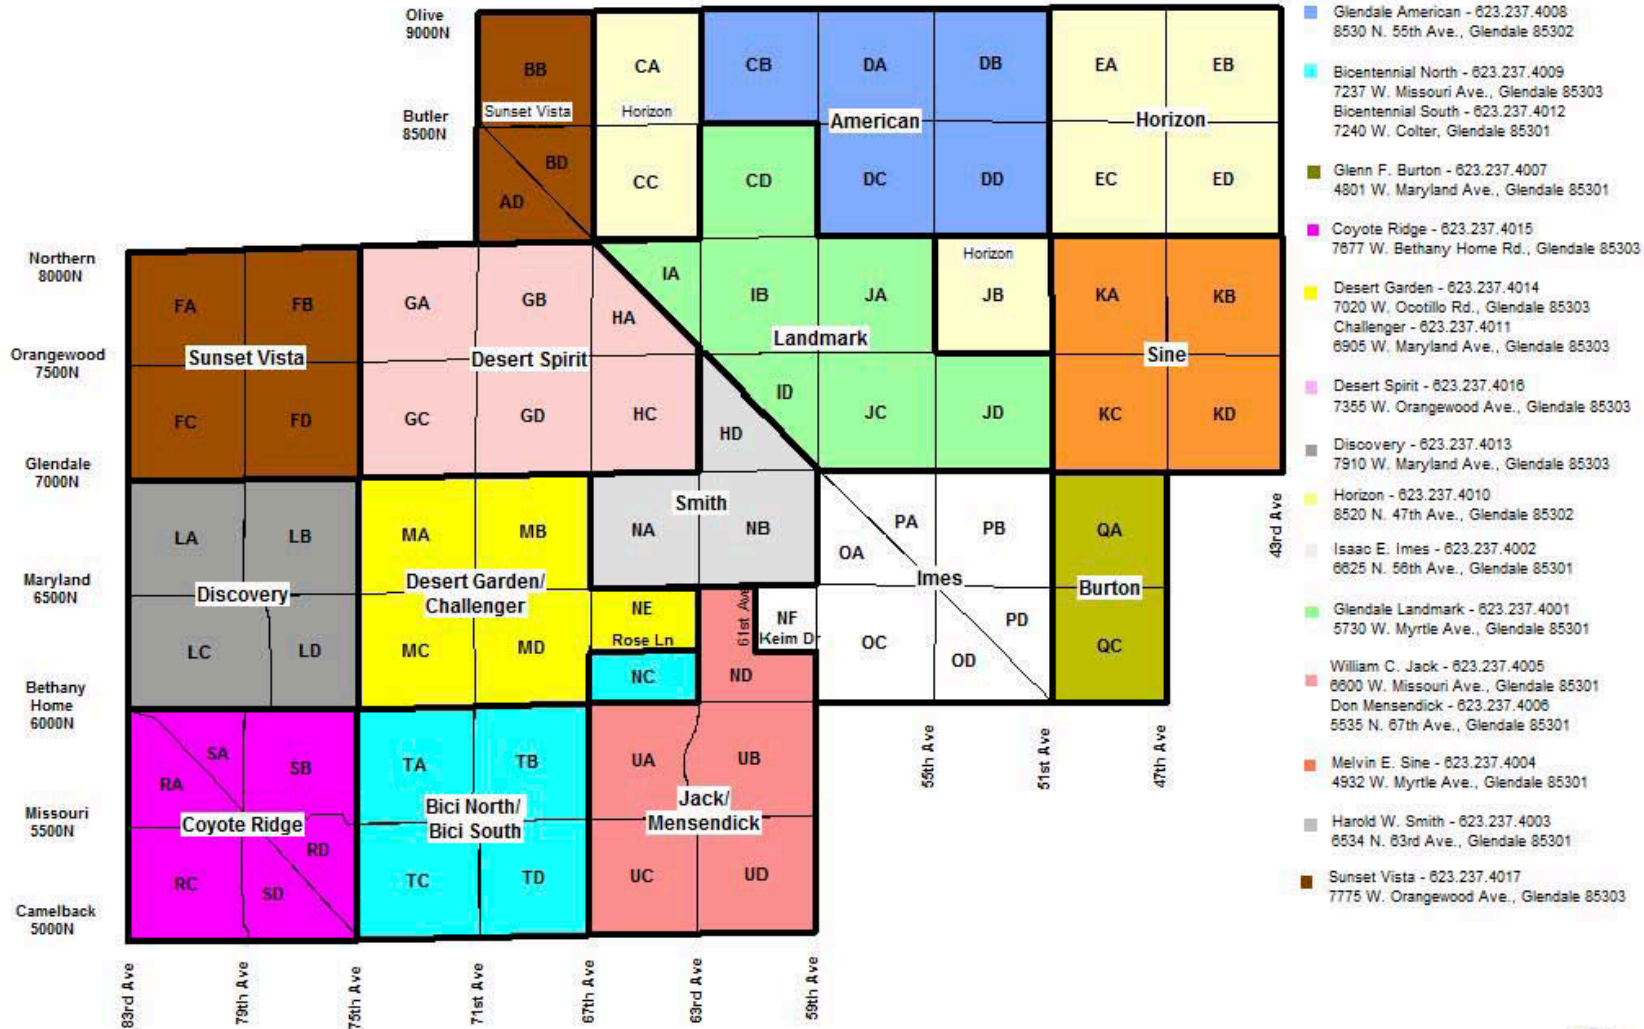

Glendale Elementary School District #40

School Boundary

Grid Code Map

Governing Board Approved 2/9/2010
4/26/2010