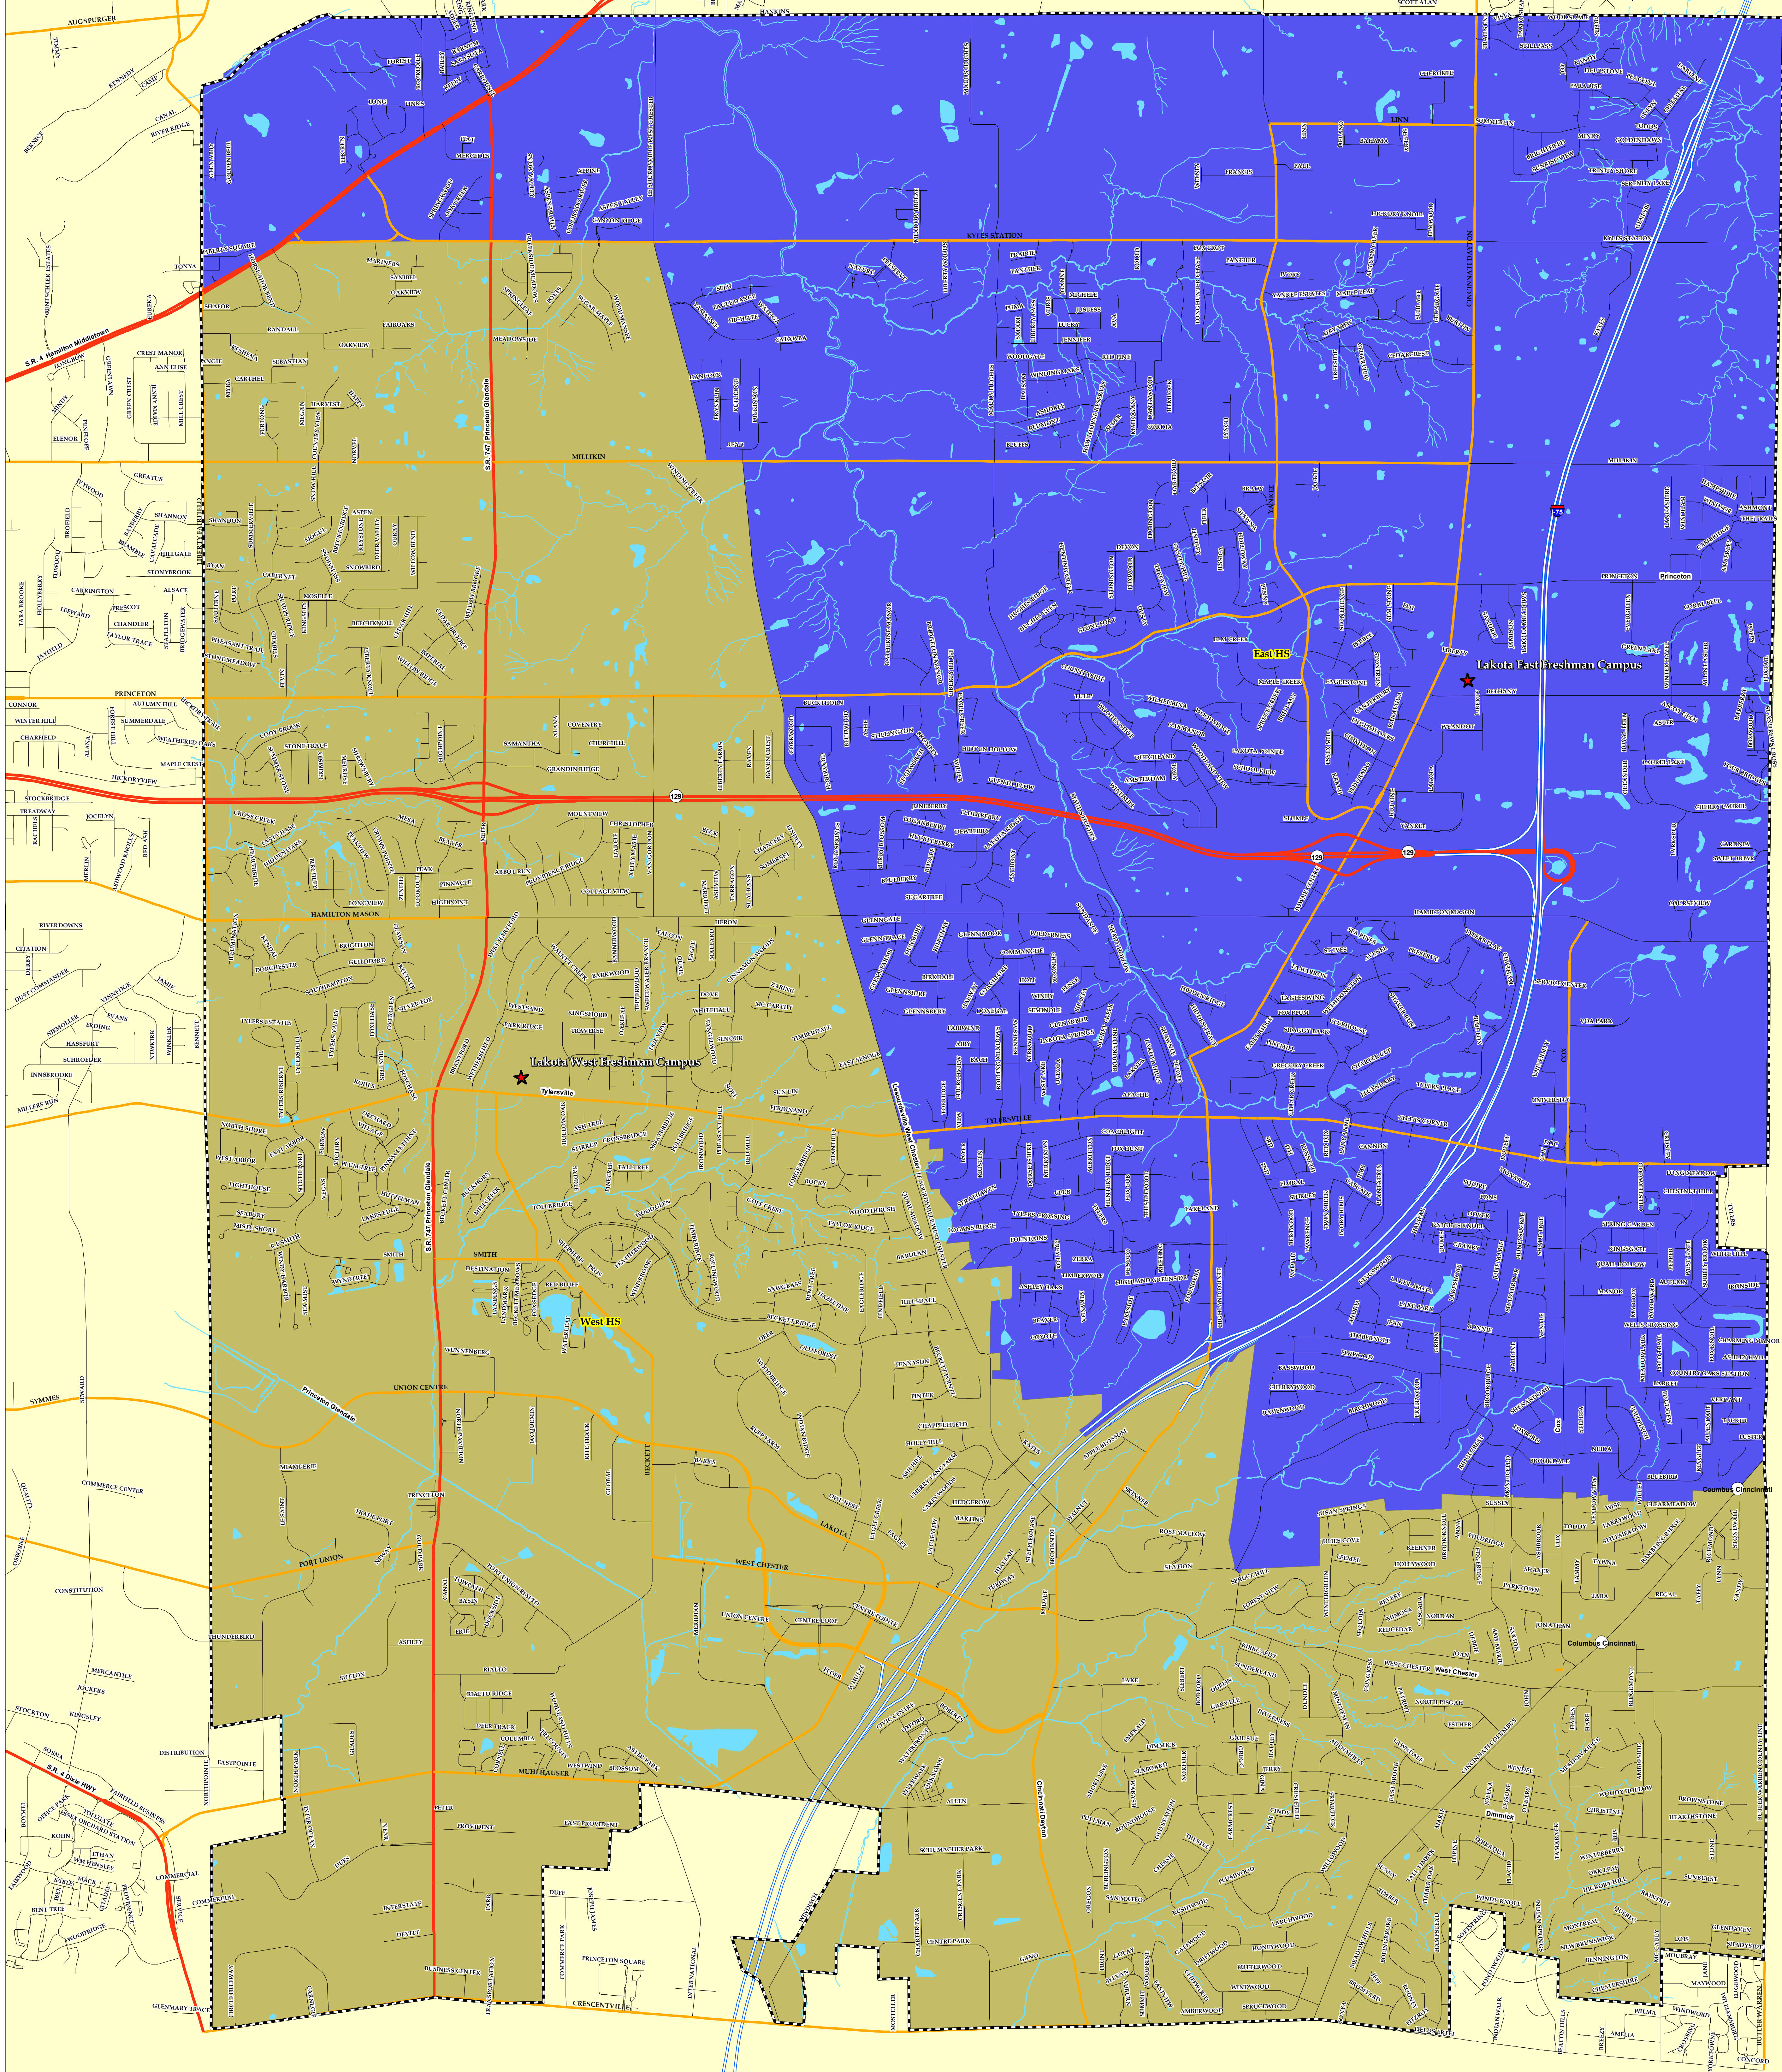

# Lakota Local Schools, Ohio Freshman Attendance Boundaries 2011-12

**Legend**

- ★ Freshman School
- I-75 Freshman Zone
- Major Highway
- Minor Highway
- Road
- District Boundary
- Freshman Zone
- East HS
- West HS

**CropperGIS** Data Source: Lakota Local Schools  
Cartographer: ATC, June 2011

0 0.5 1 Miles