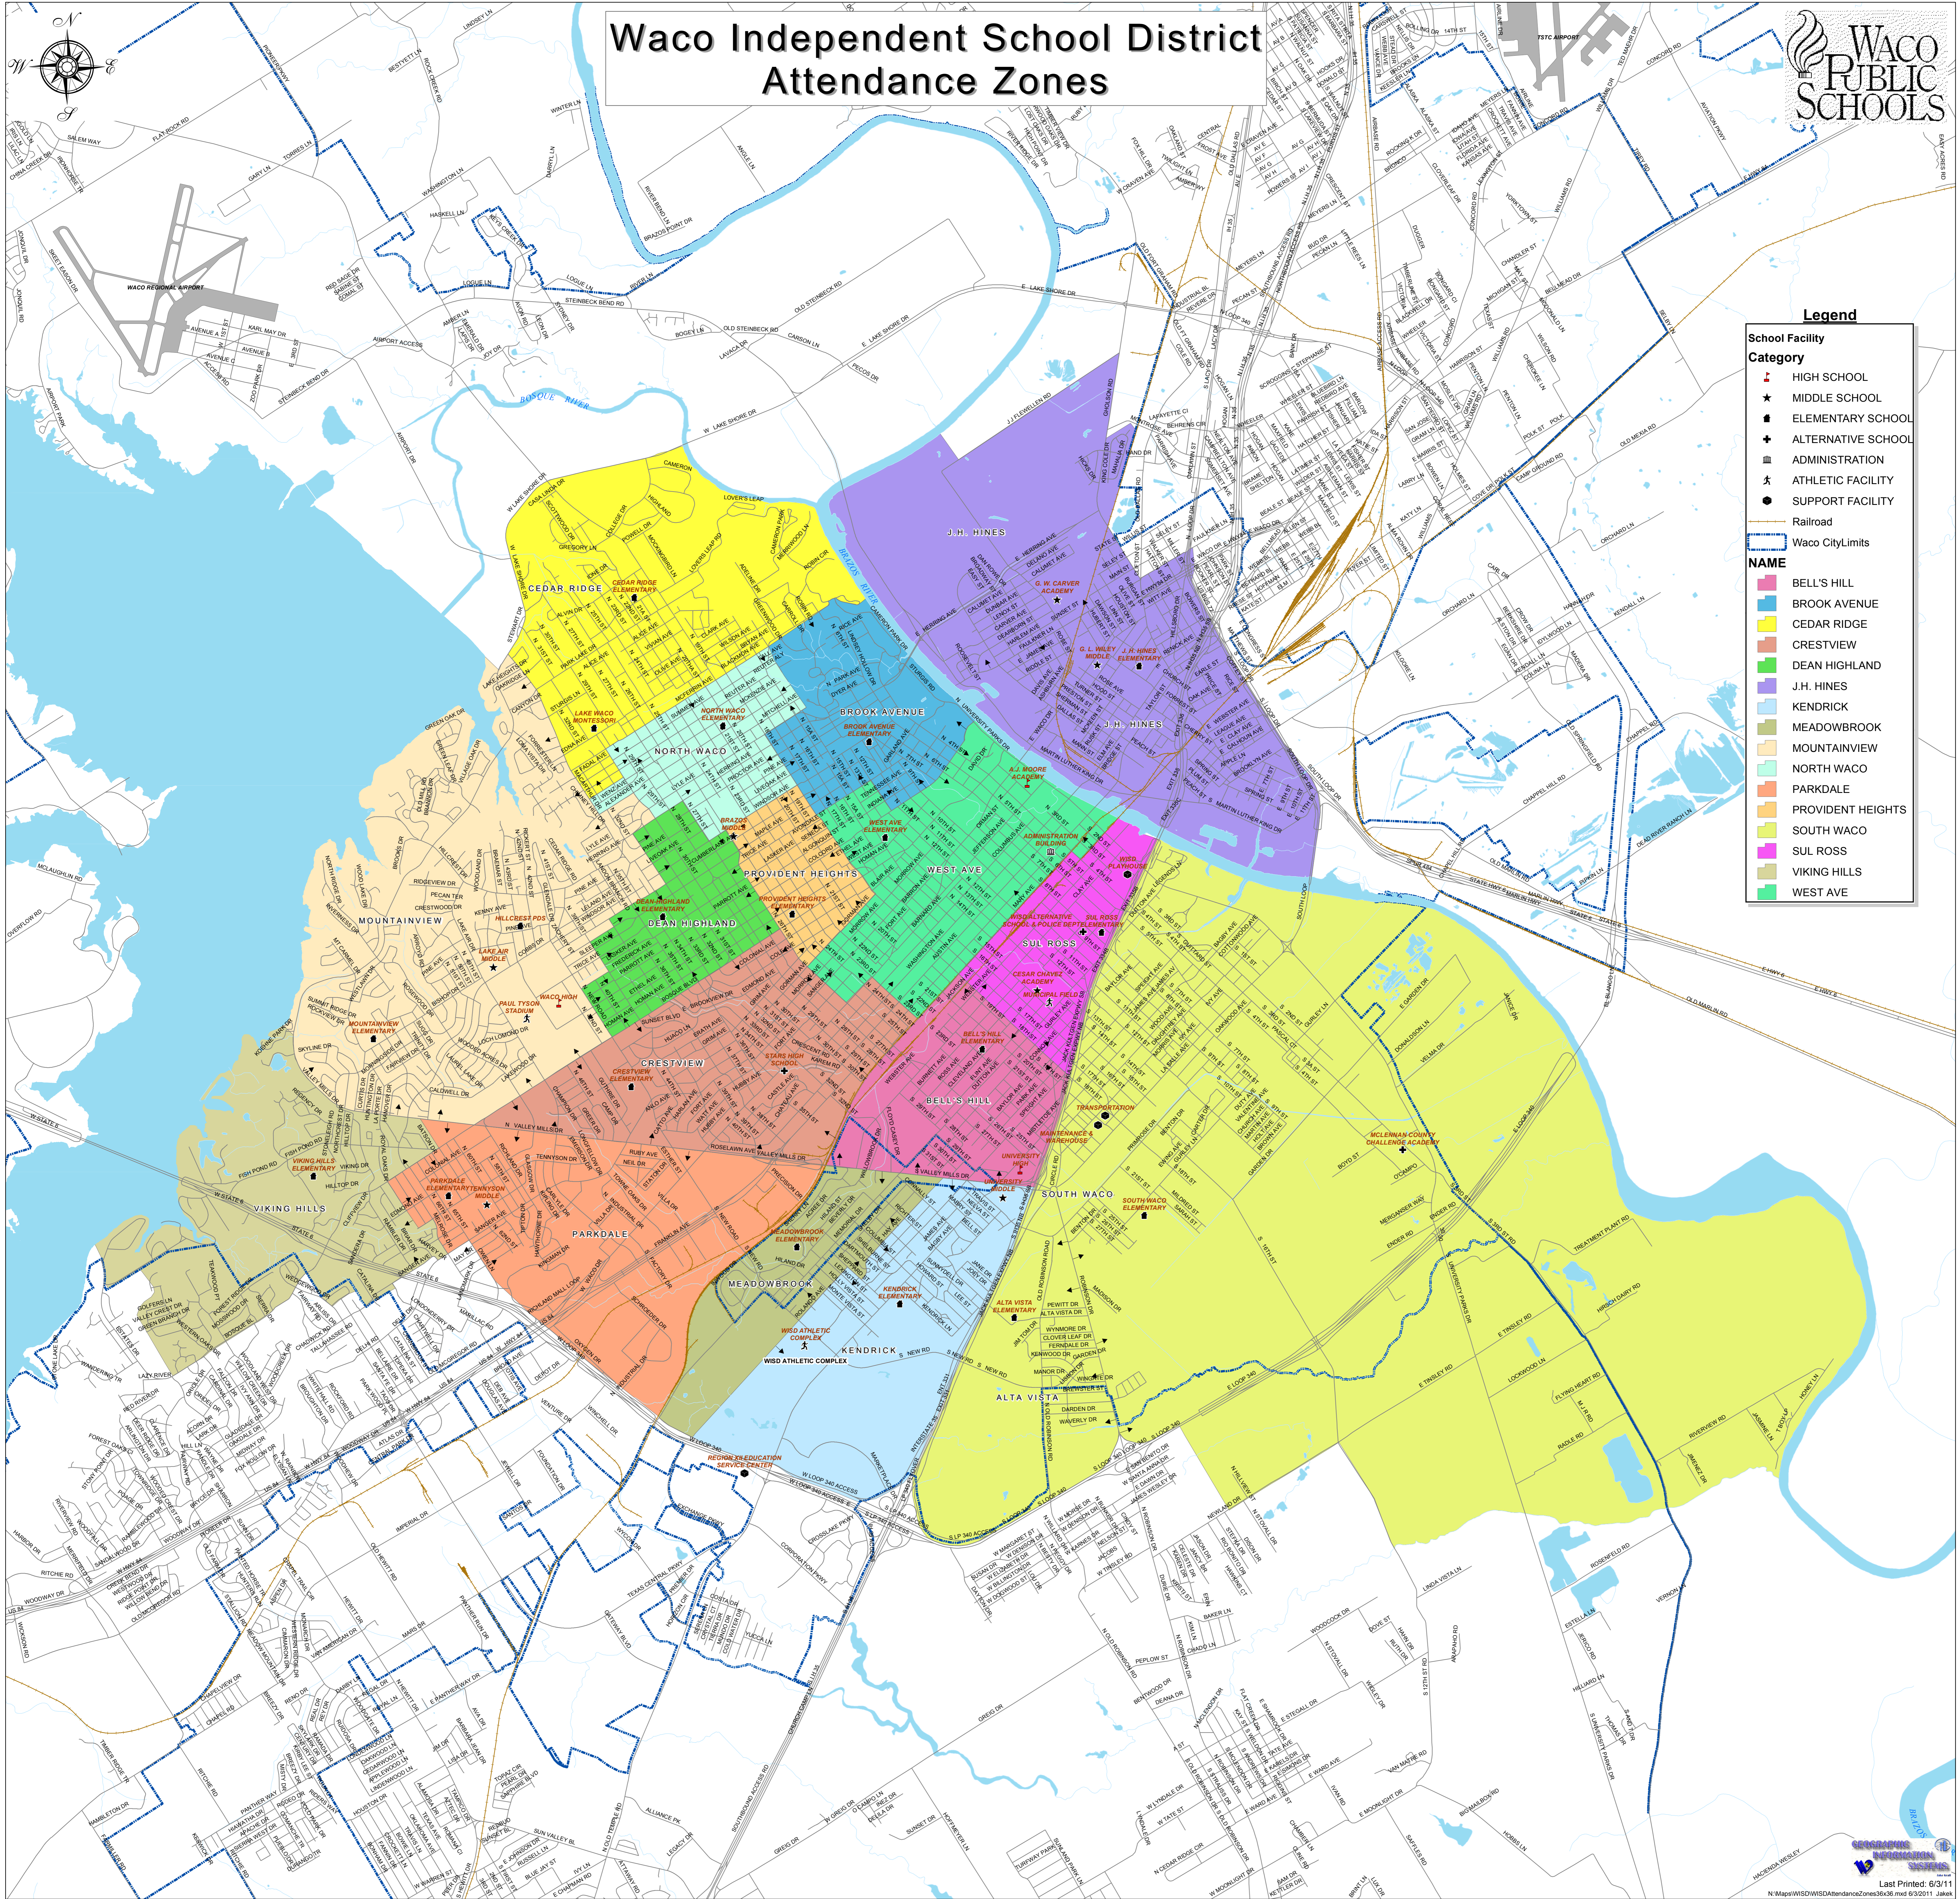

Waco Independent School District Attendance Zones

Legend

School Facility Category

- 🏫 HIGH SCHOOL
- ★ MIDDLE SCHOOL
- 🏠 ELEMENTARY SCHOOL
- ⊕ ALTERNATIVE SCHOOL
- 🏢 ADMINISTRATION
- ⚽ ATHLETIC FACILITY
- 🏠 SUPPORT FACILITY

— Railroad

📐 Waco City Limits

NAME

- 🟡 BELL'S HILL
- 🟠 BROOK AVENUE
- 🟢 CEDAR RIDGE
- 🟣 CRESTVIEW
- 🟡 DEAN HIGHLAND
- 🟢 J.H. HINES
- 🟠 KENDRICK
- 🟡 MEADOWBROOK
- 🟢 MOUNTAINVIEW
- 🟣 NORTH WACO
- 🟡 PARKDALE
- 🟢 PROVIDENT HEIGHTS
- 🟣 SOUTH WACO
- 🟡 SUL ROSS
- 🟢 VIKING HILLS
- 🟣 WEST AVE