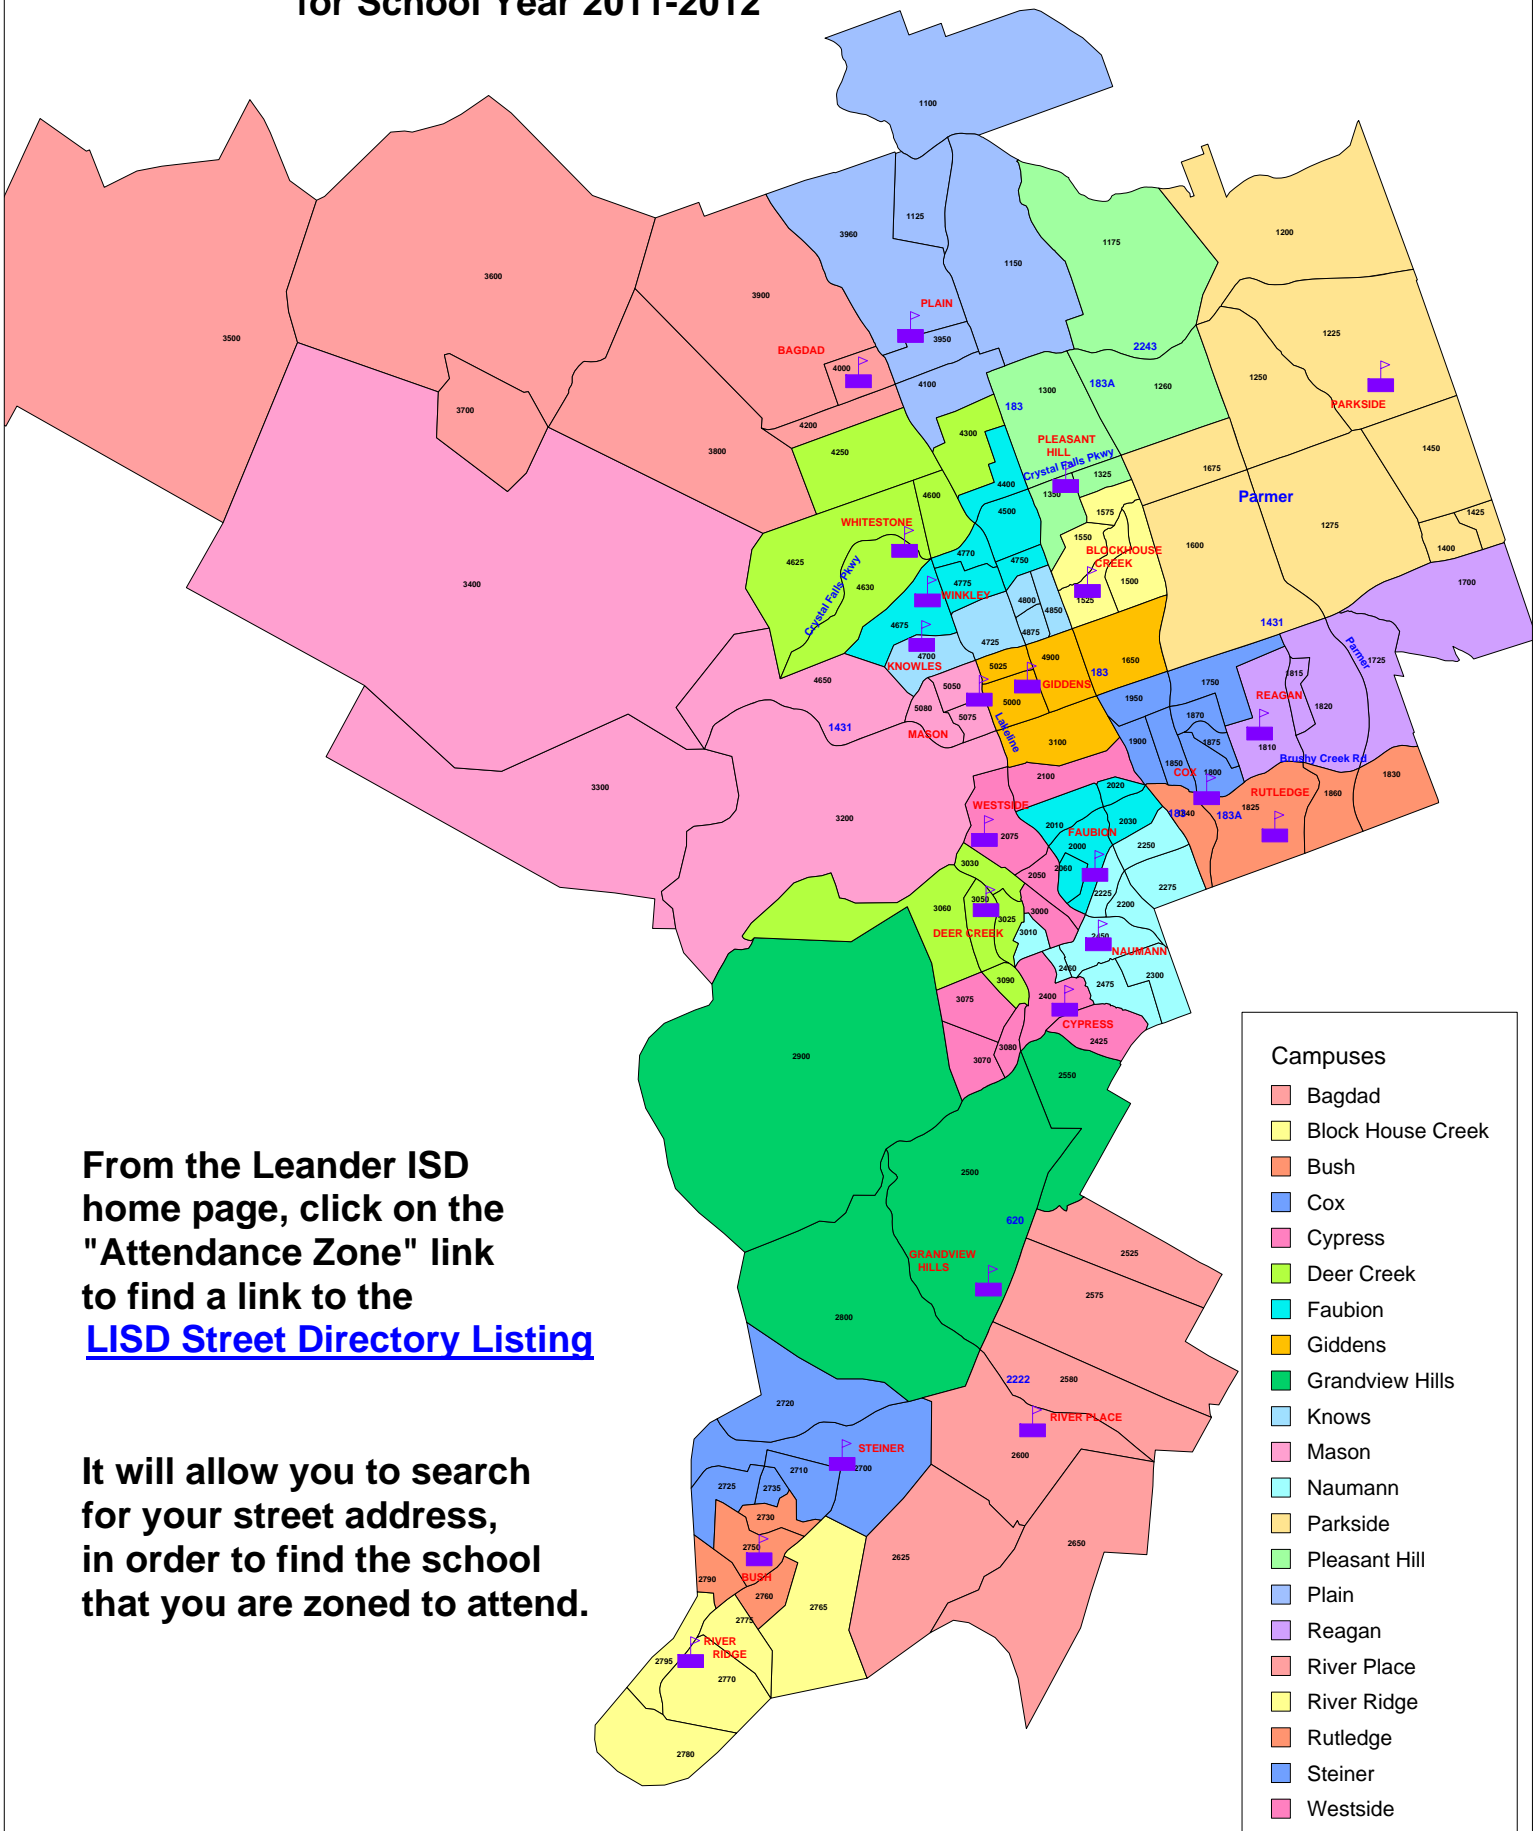

Leander ISD Elementary School Attendance Zones for School Year 2011-2012

From the Leander ISD home page, click on the "Attendance Zone" link to find a link to the [LIRD Street Directory Listing](#)

It will allow you to search for your street address, in order to find the school that you are zoned to attend.