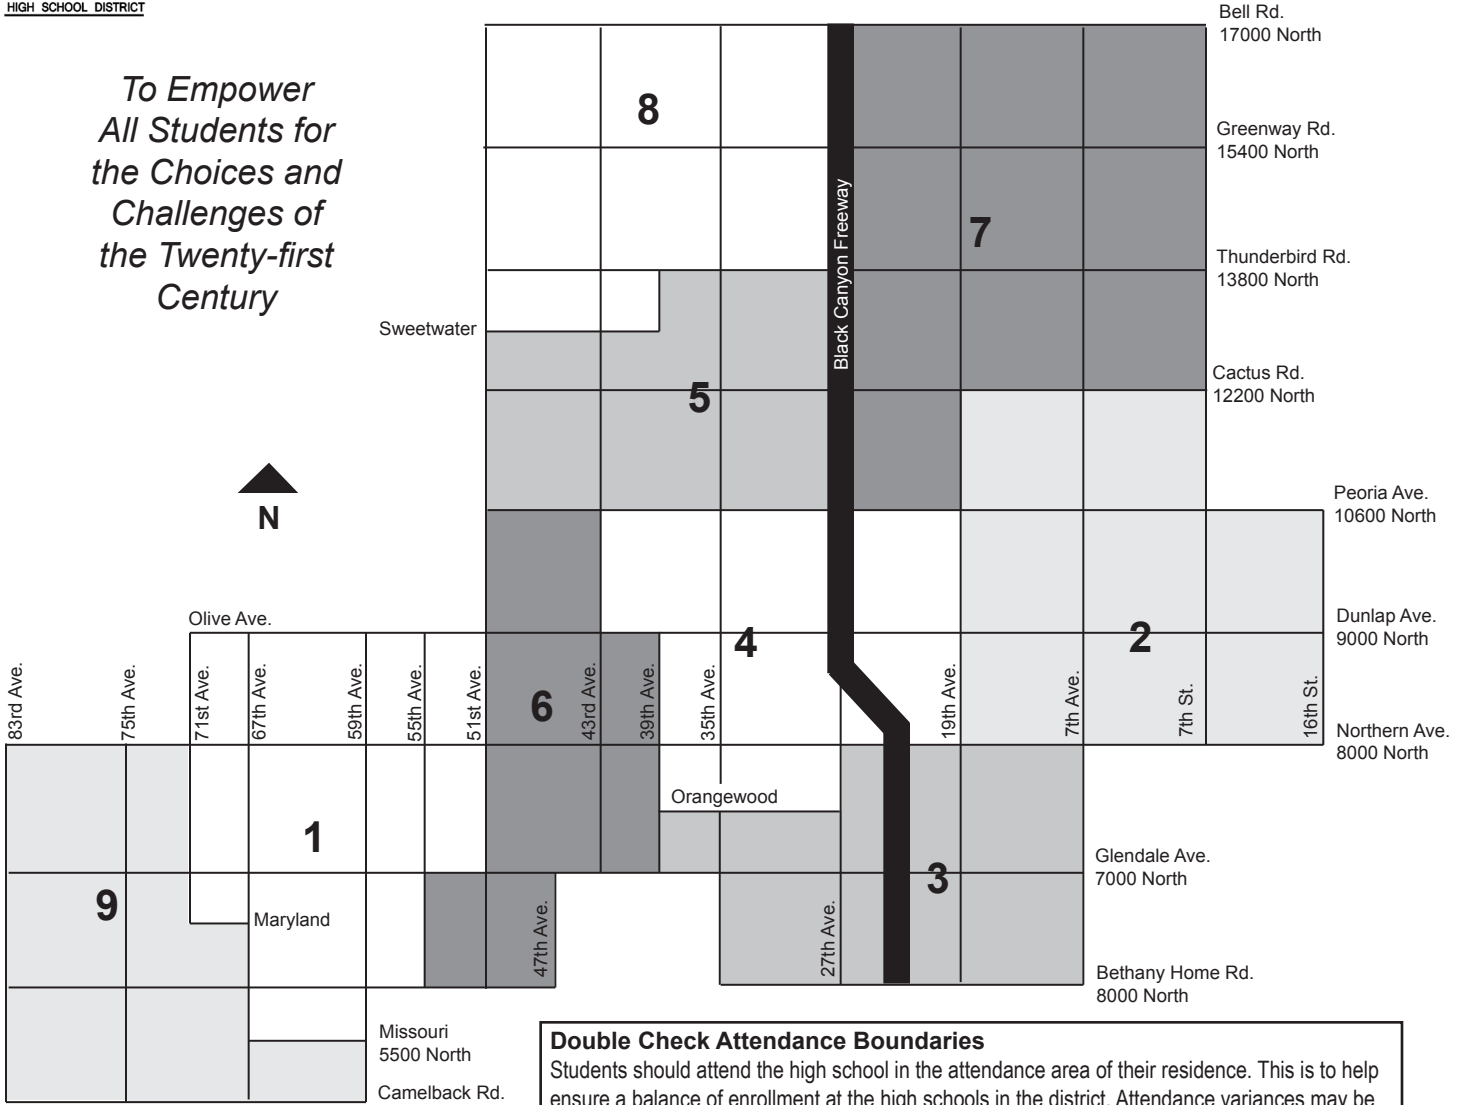

GUHSD ATTENDANCE AREA MAP

*To Empower
All Students for
the Choices and
Challenges of
the Twenty-first
Century*

Double Check Attendance Boundaries
Students should attend the high school in the attendance area of their residence. This is to help ensure a balance of enrollment at the high schools in the district. Attendance variances may be granted upon request and completion of an Open Enrollment form. All students must first register at the school in their attendance area. Please call your high school with any questions.