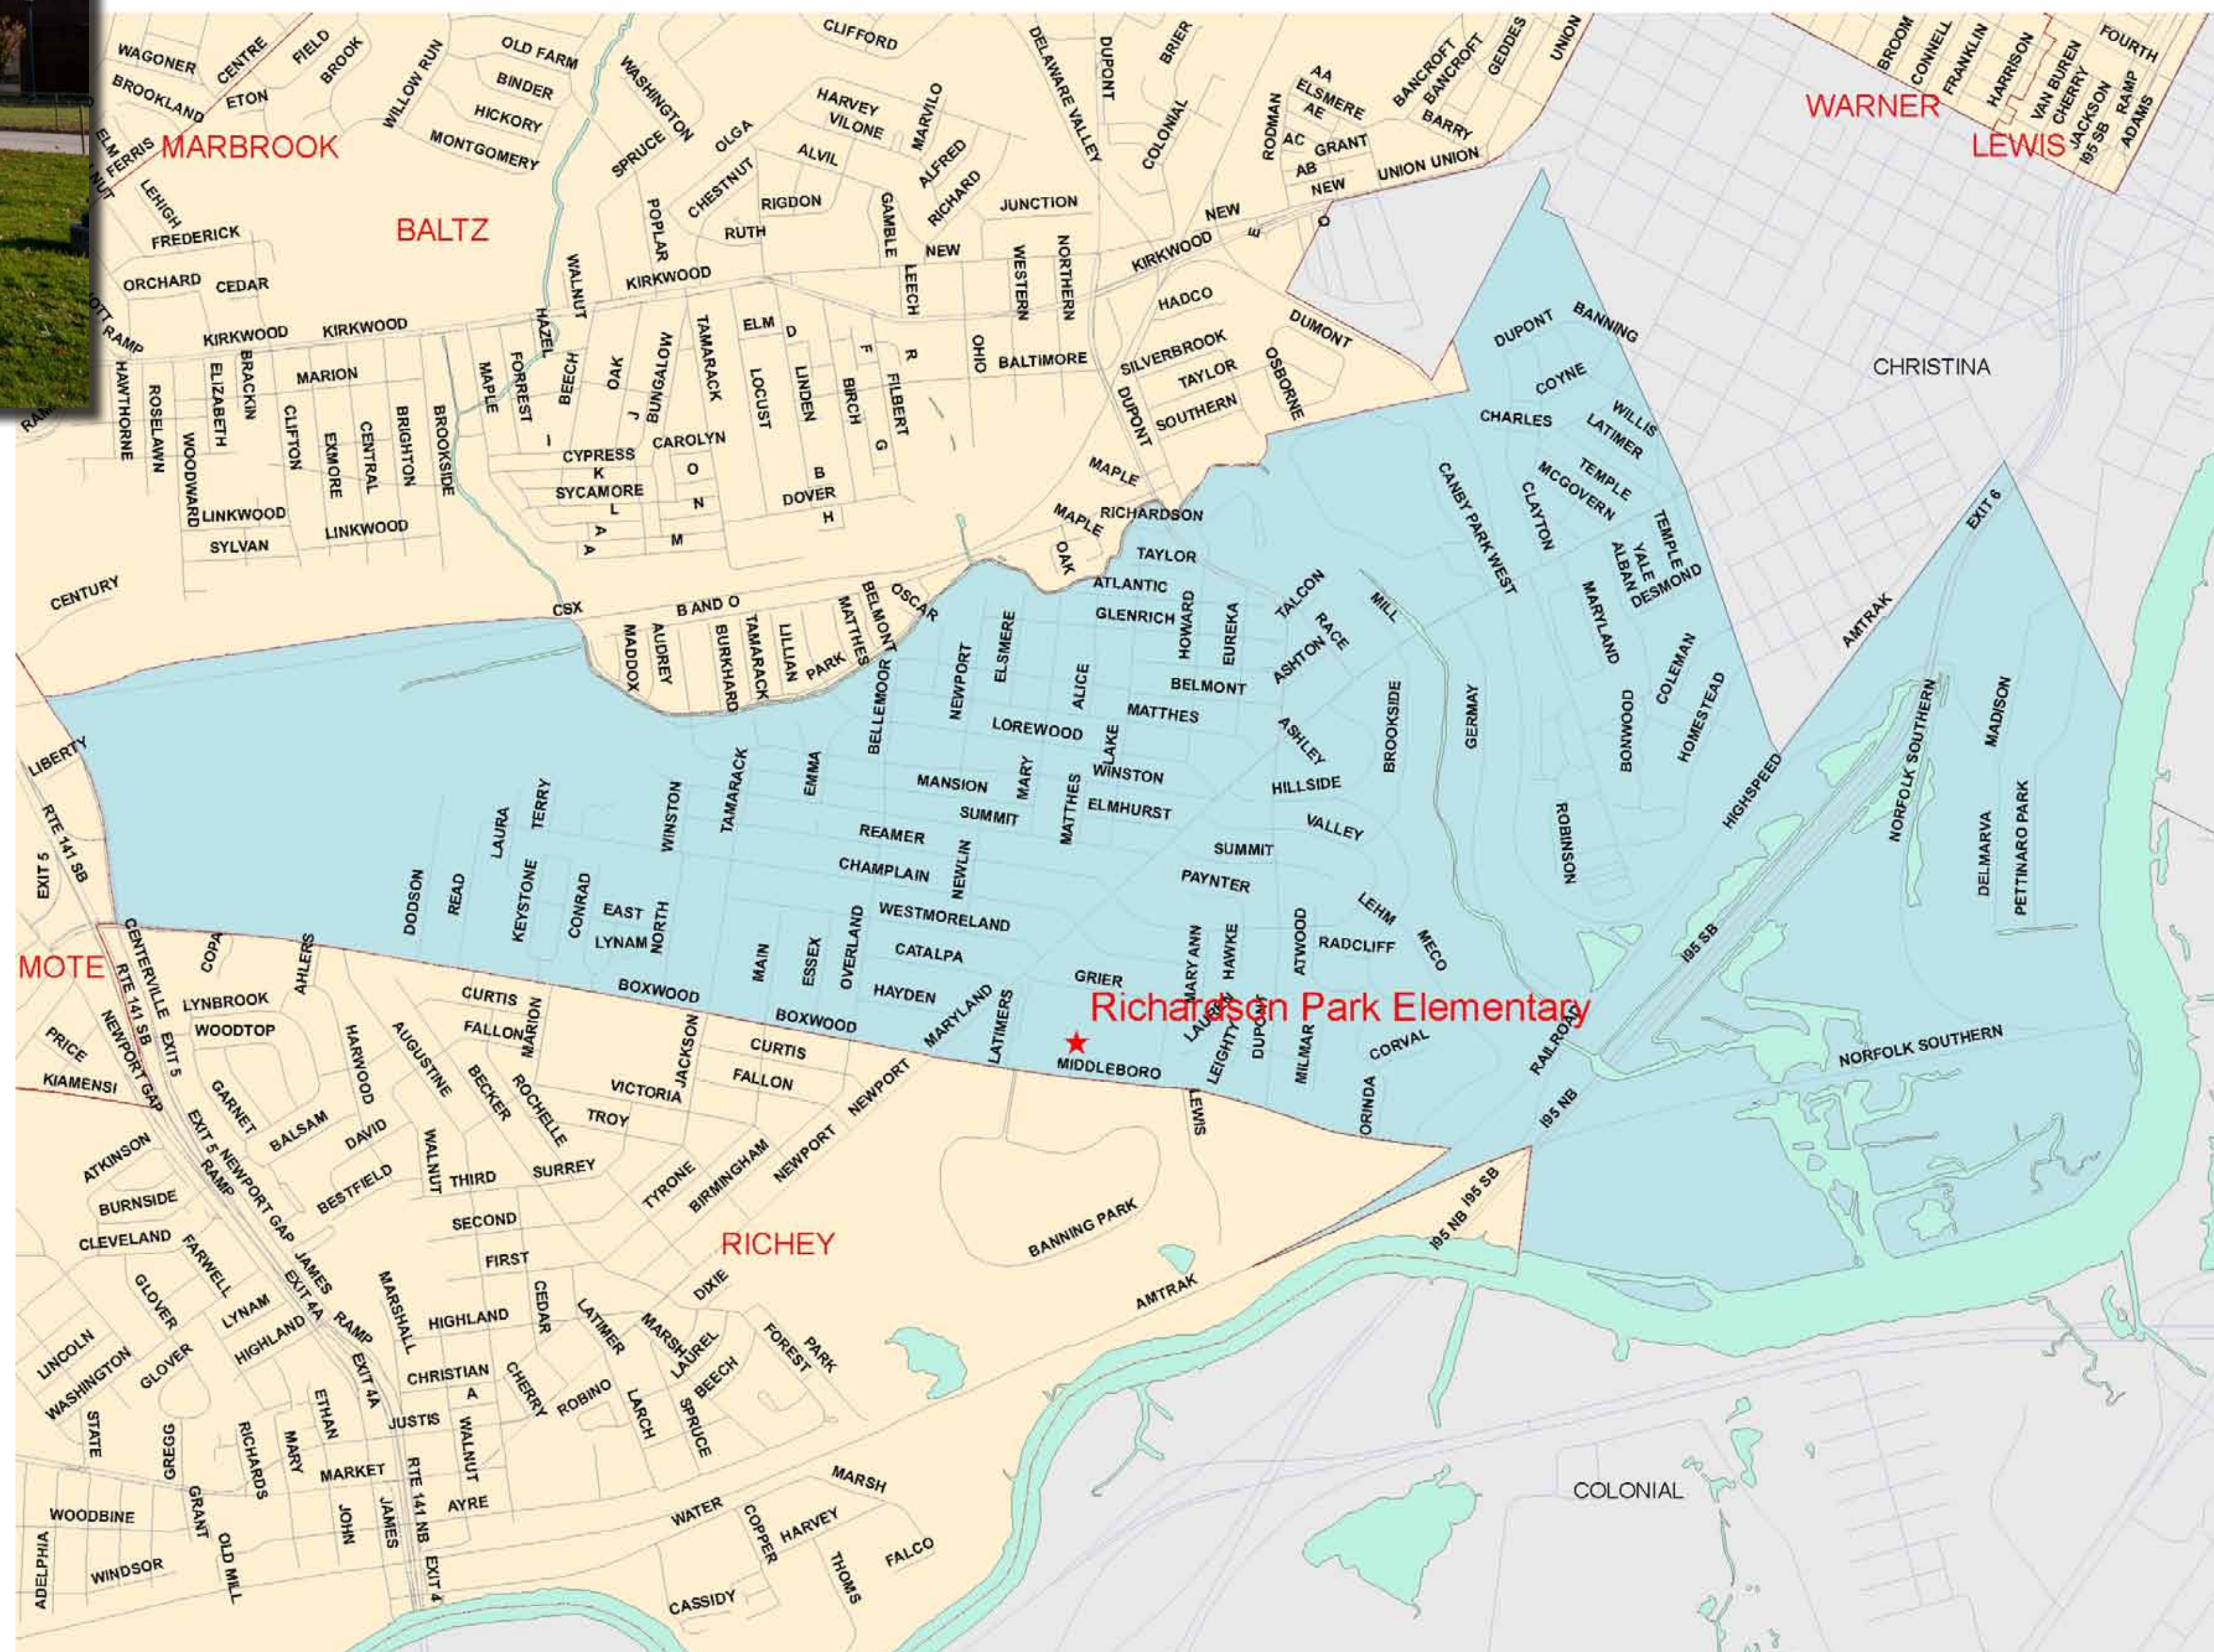

Richardson Park Elementary School

16 Idella Avenue
Wilmington, DE 19804

Our Goal

Increase Student Achievement by:

- Preparing for Success in the 21st Century
- Collaborating for Continuous Improvement
- Building Learning Capacity