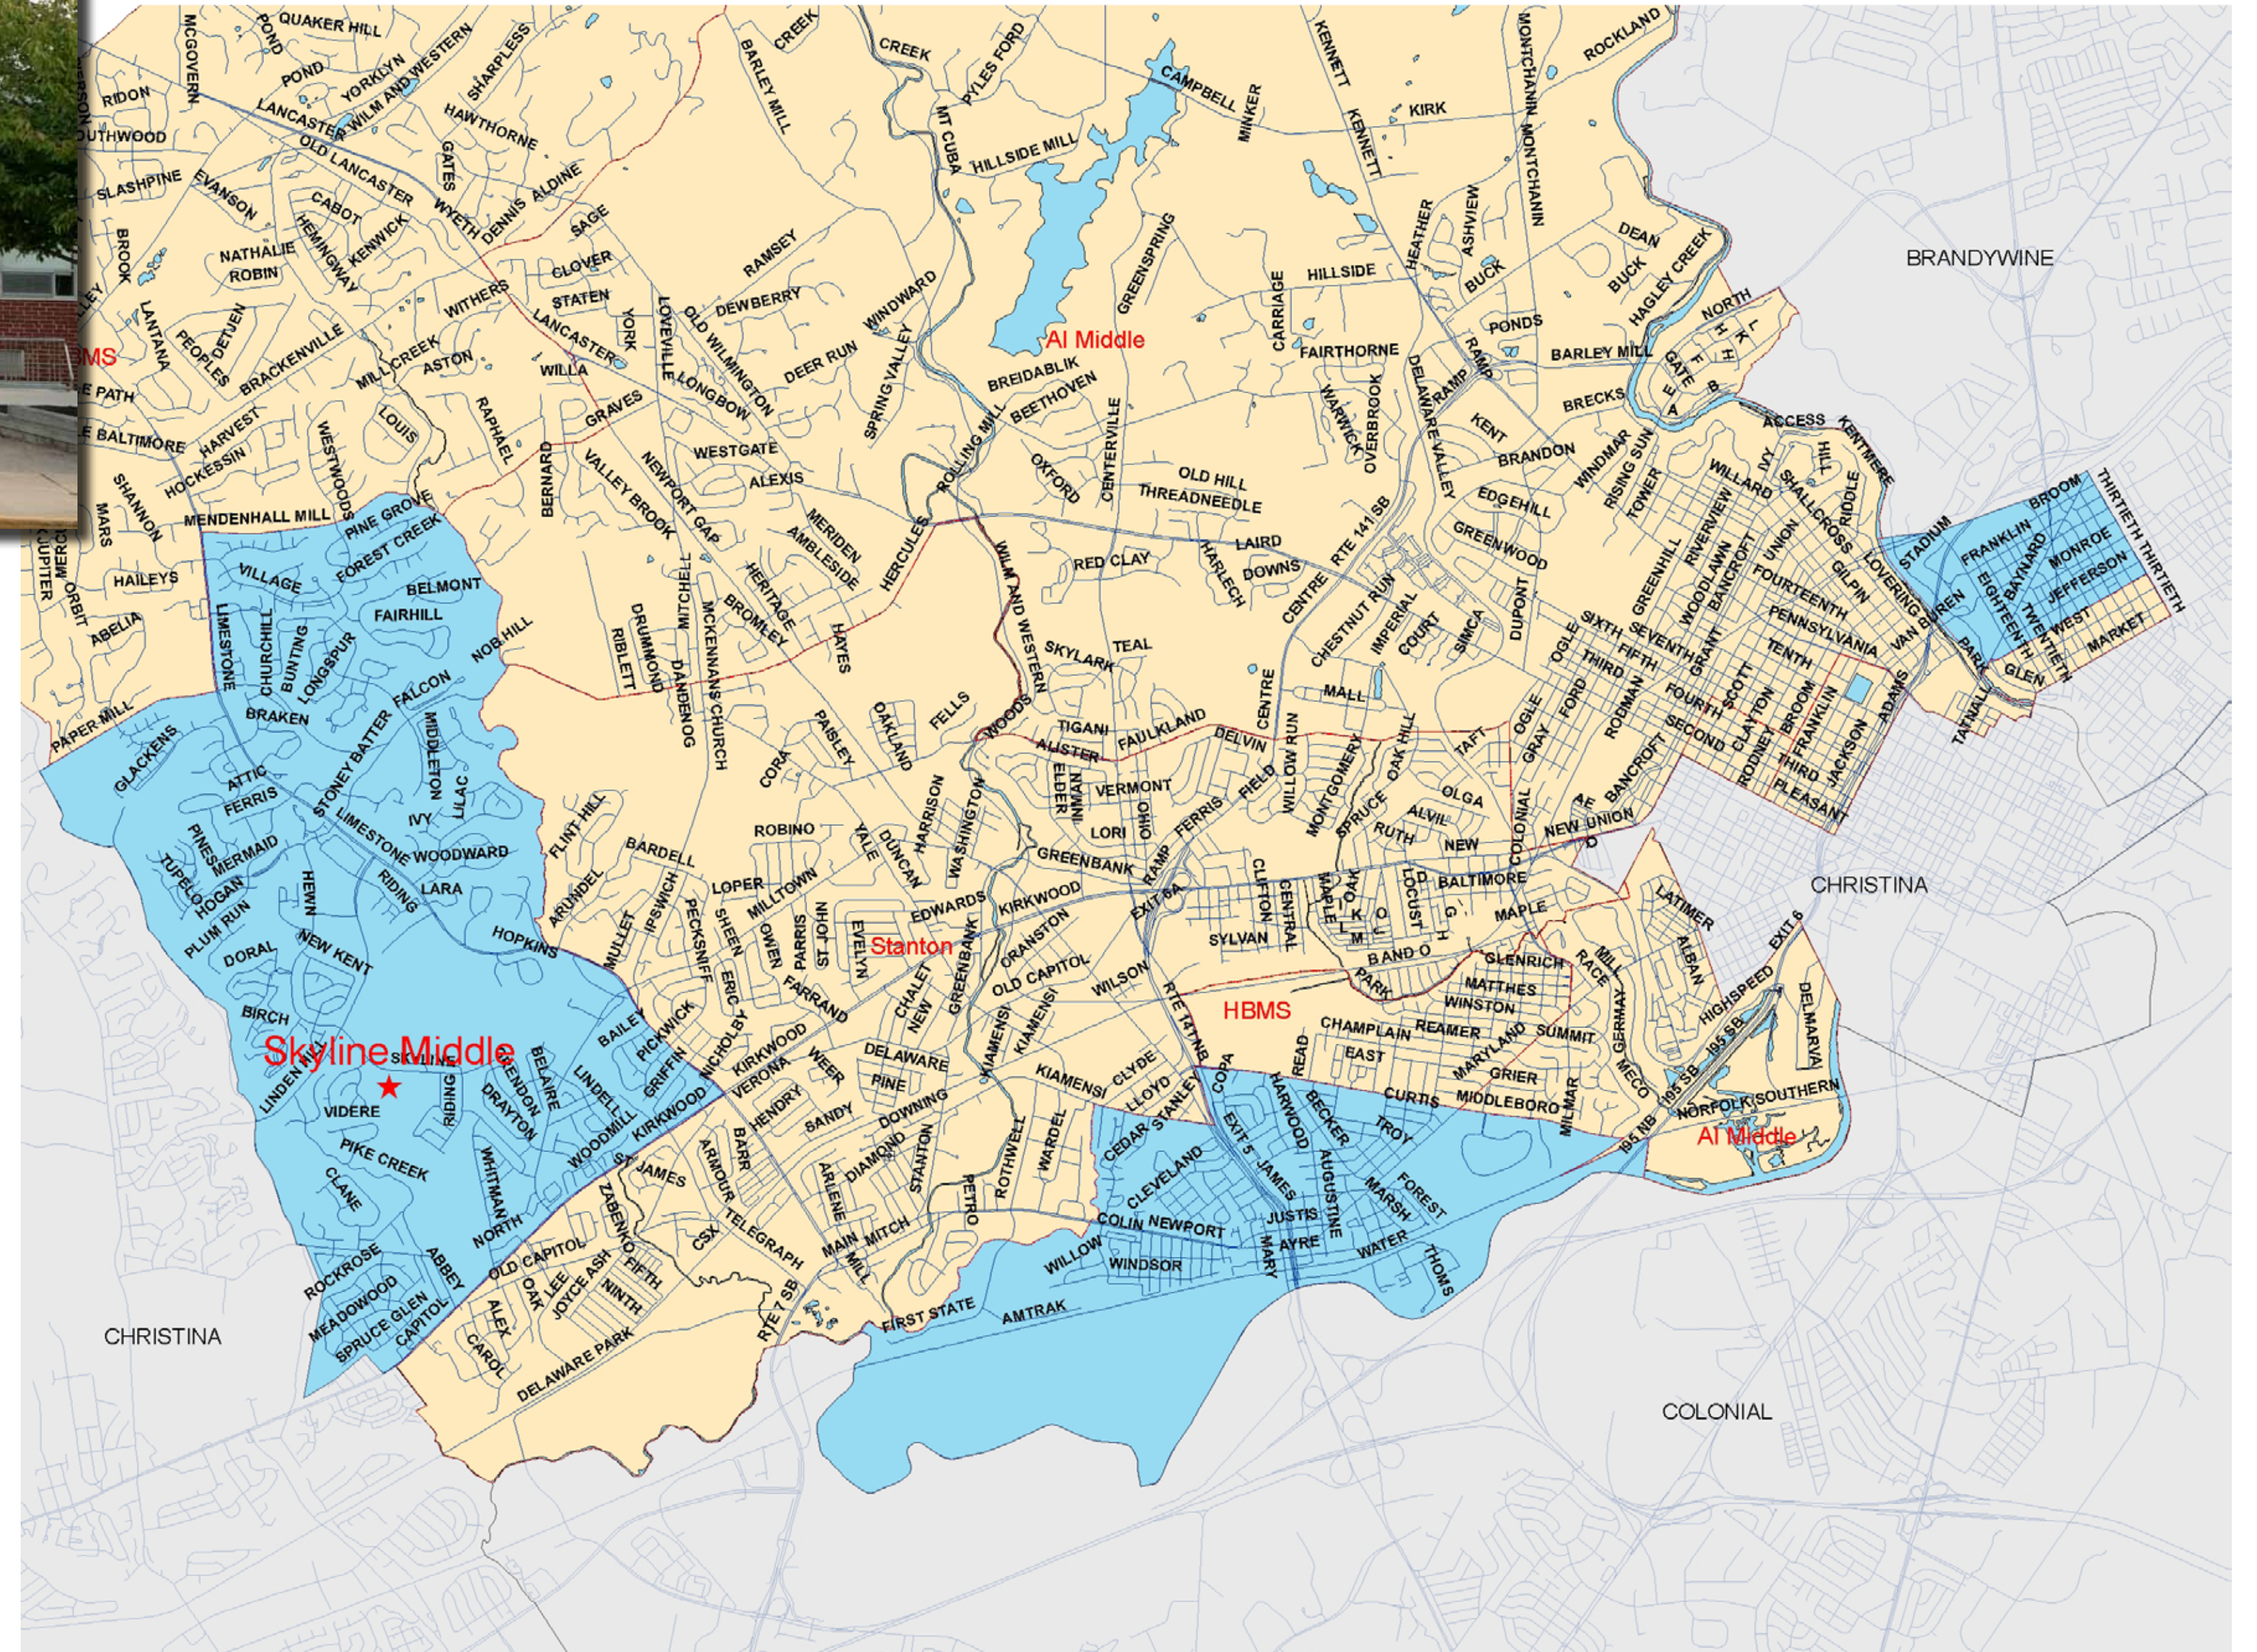

Skyline Middle School

2900 Skyline Drive
Wilmington, DE 19808

Our Goal

Increase Student Achievement by:

- Preparing for Success in the 21st Century
- Collaborating for Continuous Improvement
- Building Learning Capacity