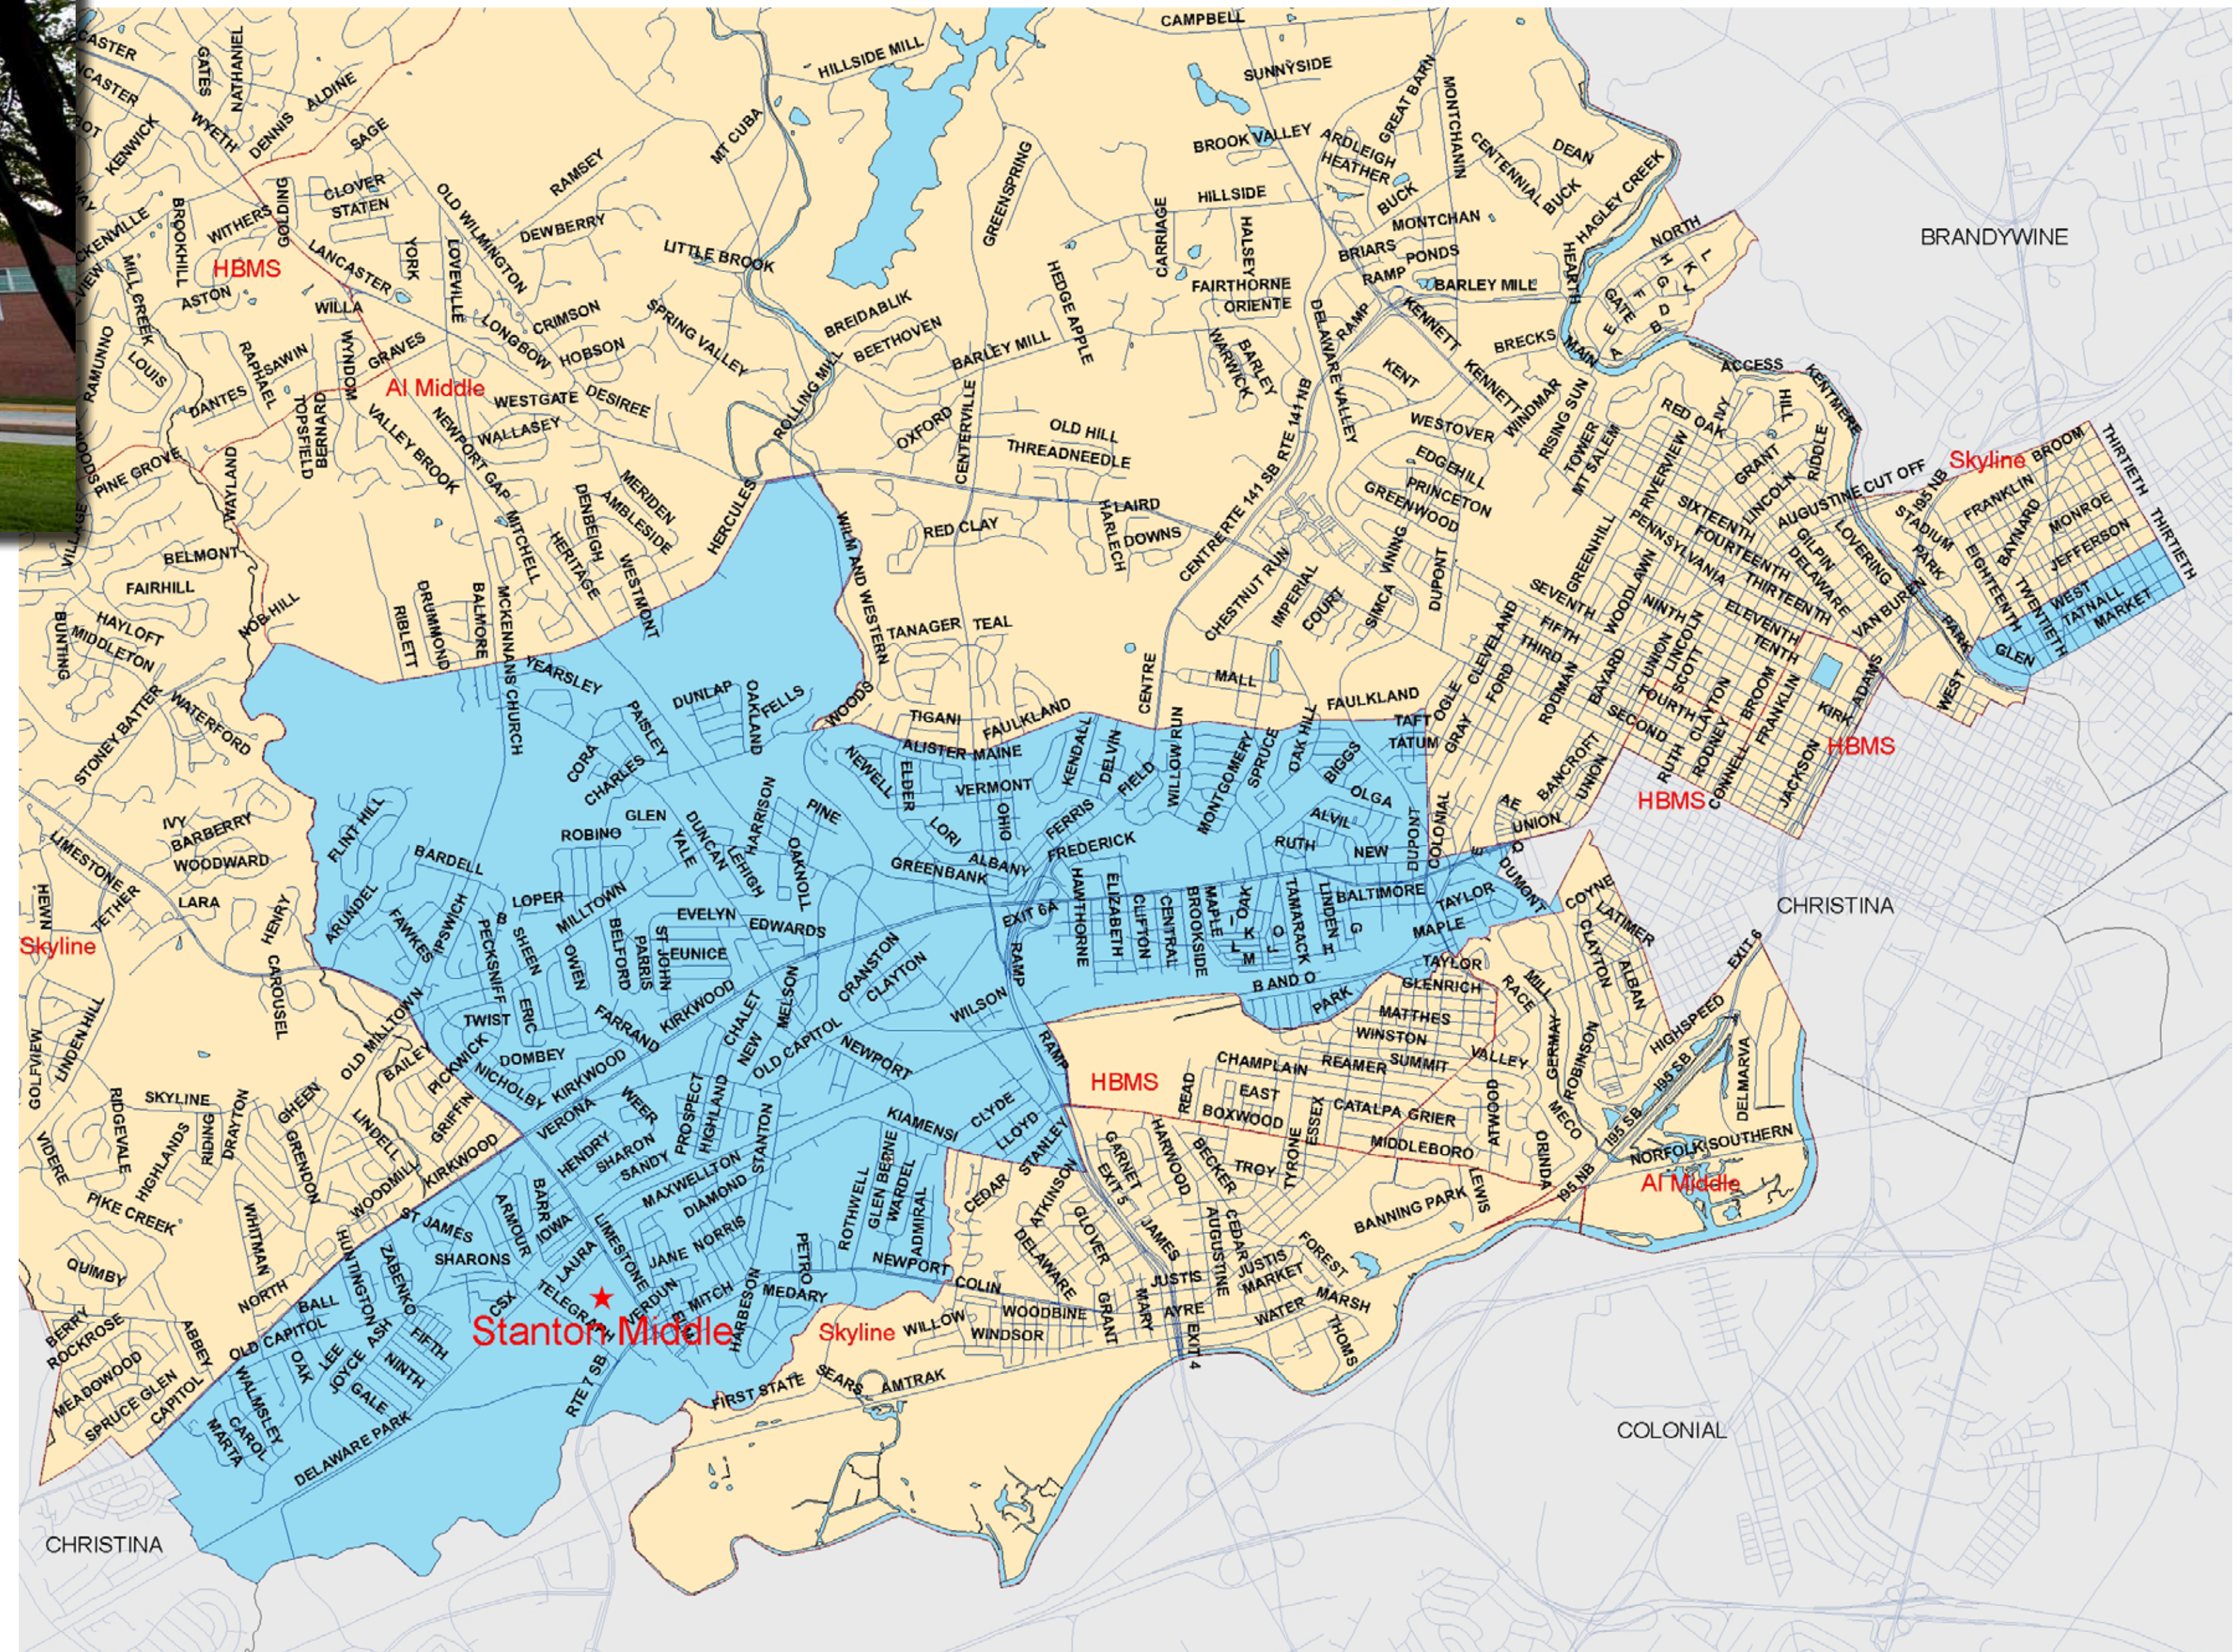

Stanton Middle School

1800 Limestone Road
Wilmington, DE 19804

Our Goal

Increase Student Achievement by:

- Preparing for Success in the 21st Century
- Collaborating for Continuous Improvement
- Building Learning Capacity