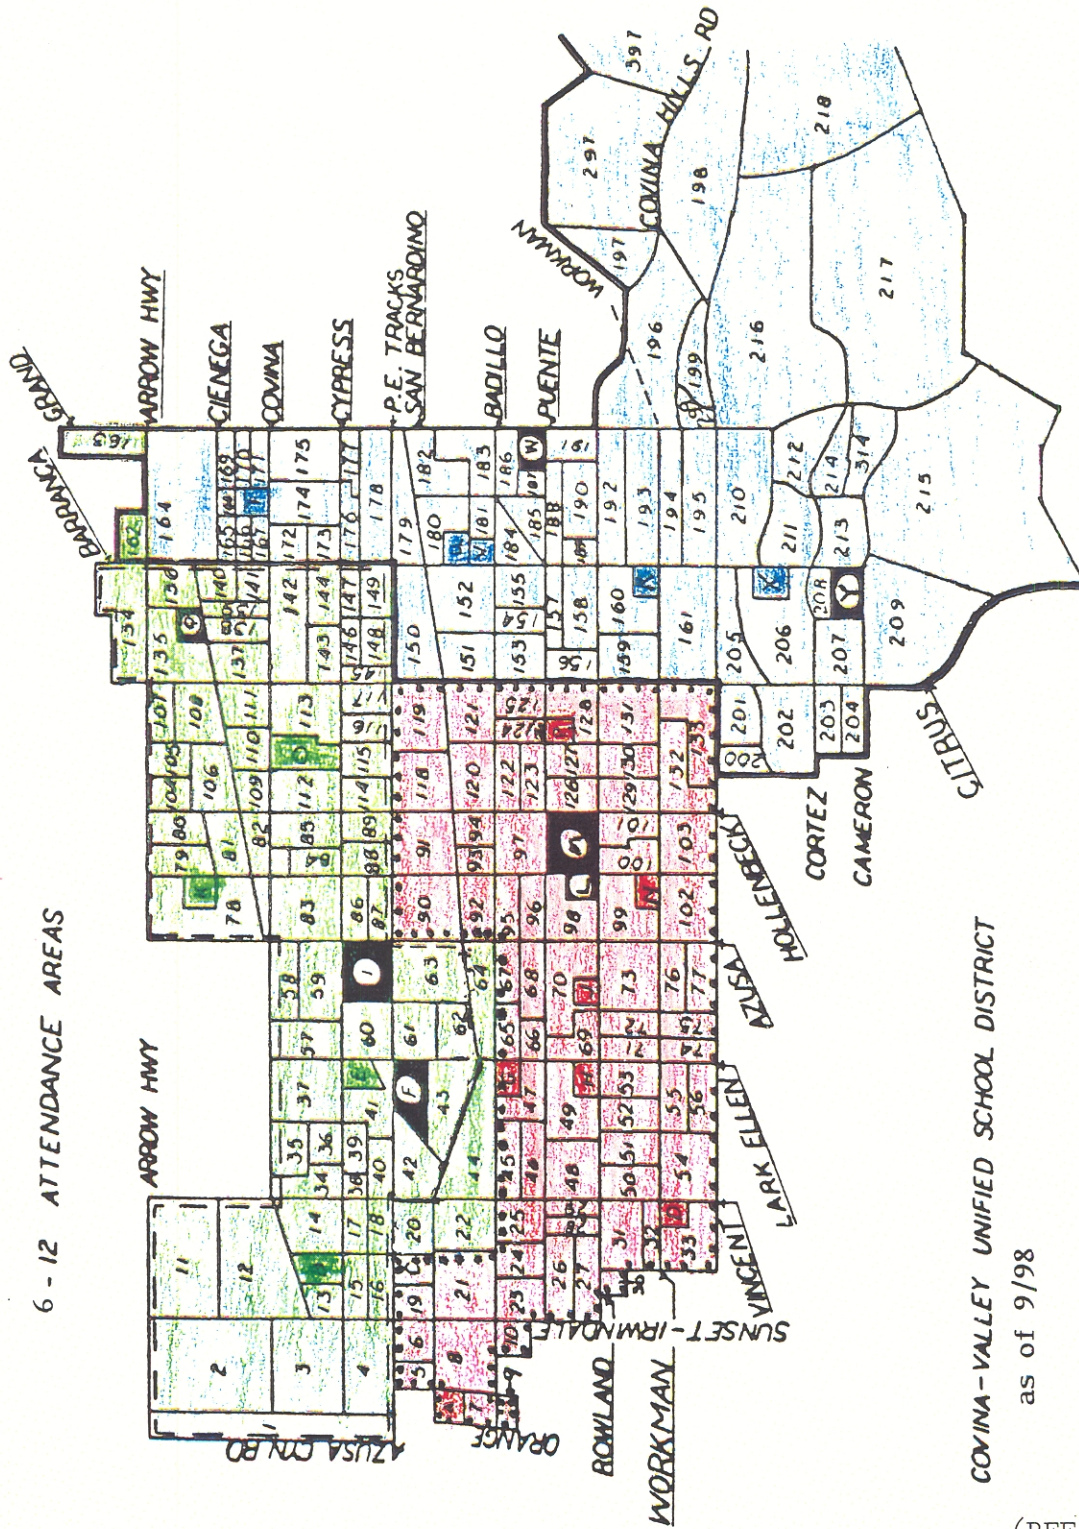

6 - 12 ATTENDANCE AREAS

COVINA-VALLEY UNIFIED SCHOOL DISTRICT

as of 9/98

(REF. )

- A MANZANITA
- B MERWIN
- C GRISWOLD (AD ED)
- D VINCENT (CC ROP)
- E LARK ELLEN
- F LAS PALMAS
- G GROVECENTER
- H ROWLAND
- I NORTHVIEW HIGH
- J PIONEER (AD ED)
- K VALENCIA
- L TRAWEEK
- M COVINA HIGH
- N WORKMAN AVE
- O CYPRESS
- P DISTRICT FIELD
- Q FAIRVALLEY HIGH
- R BARRANCA
- T BEN LOMOND
- U COVINA ELEM
- V DISTRICT OFFICE
- W SIERRA VISTA
- X MESA
- Y SOUTH HILLS HIGH
- Z AD ED OFFICE