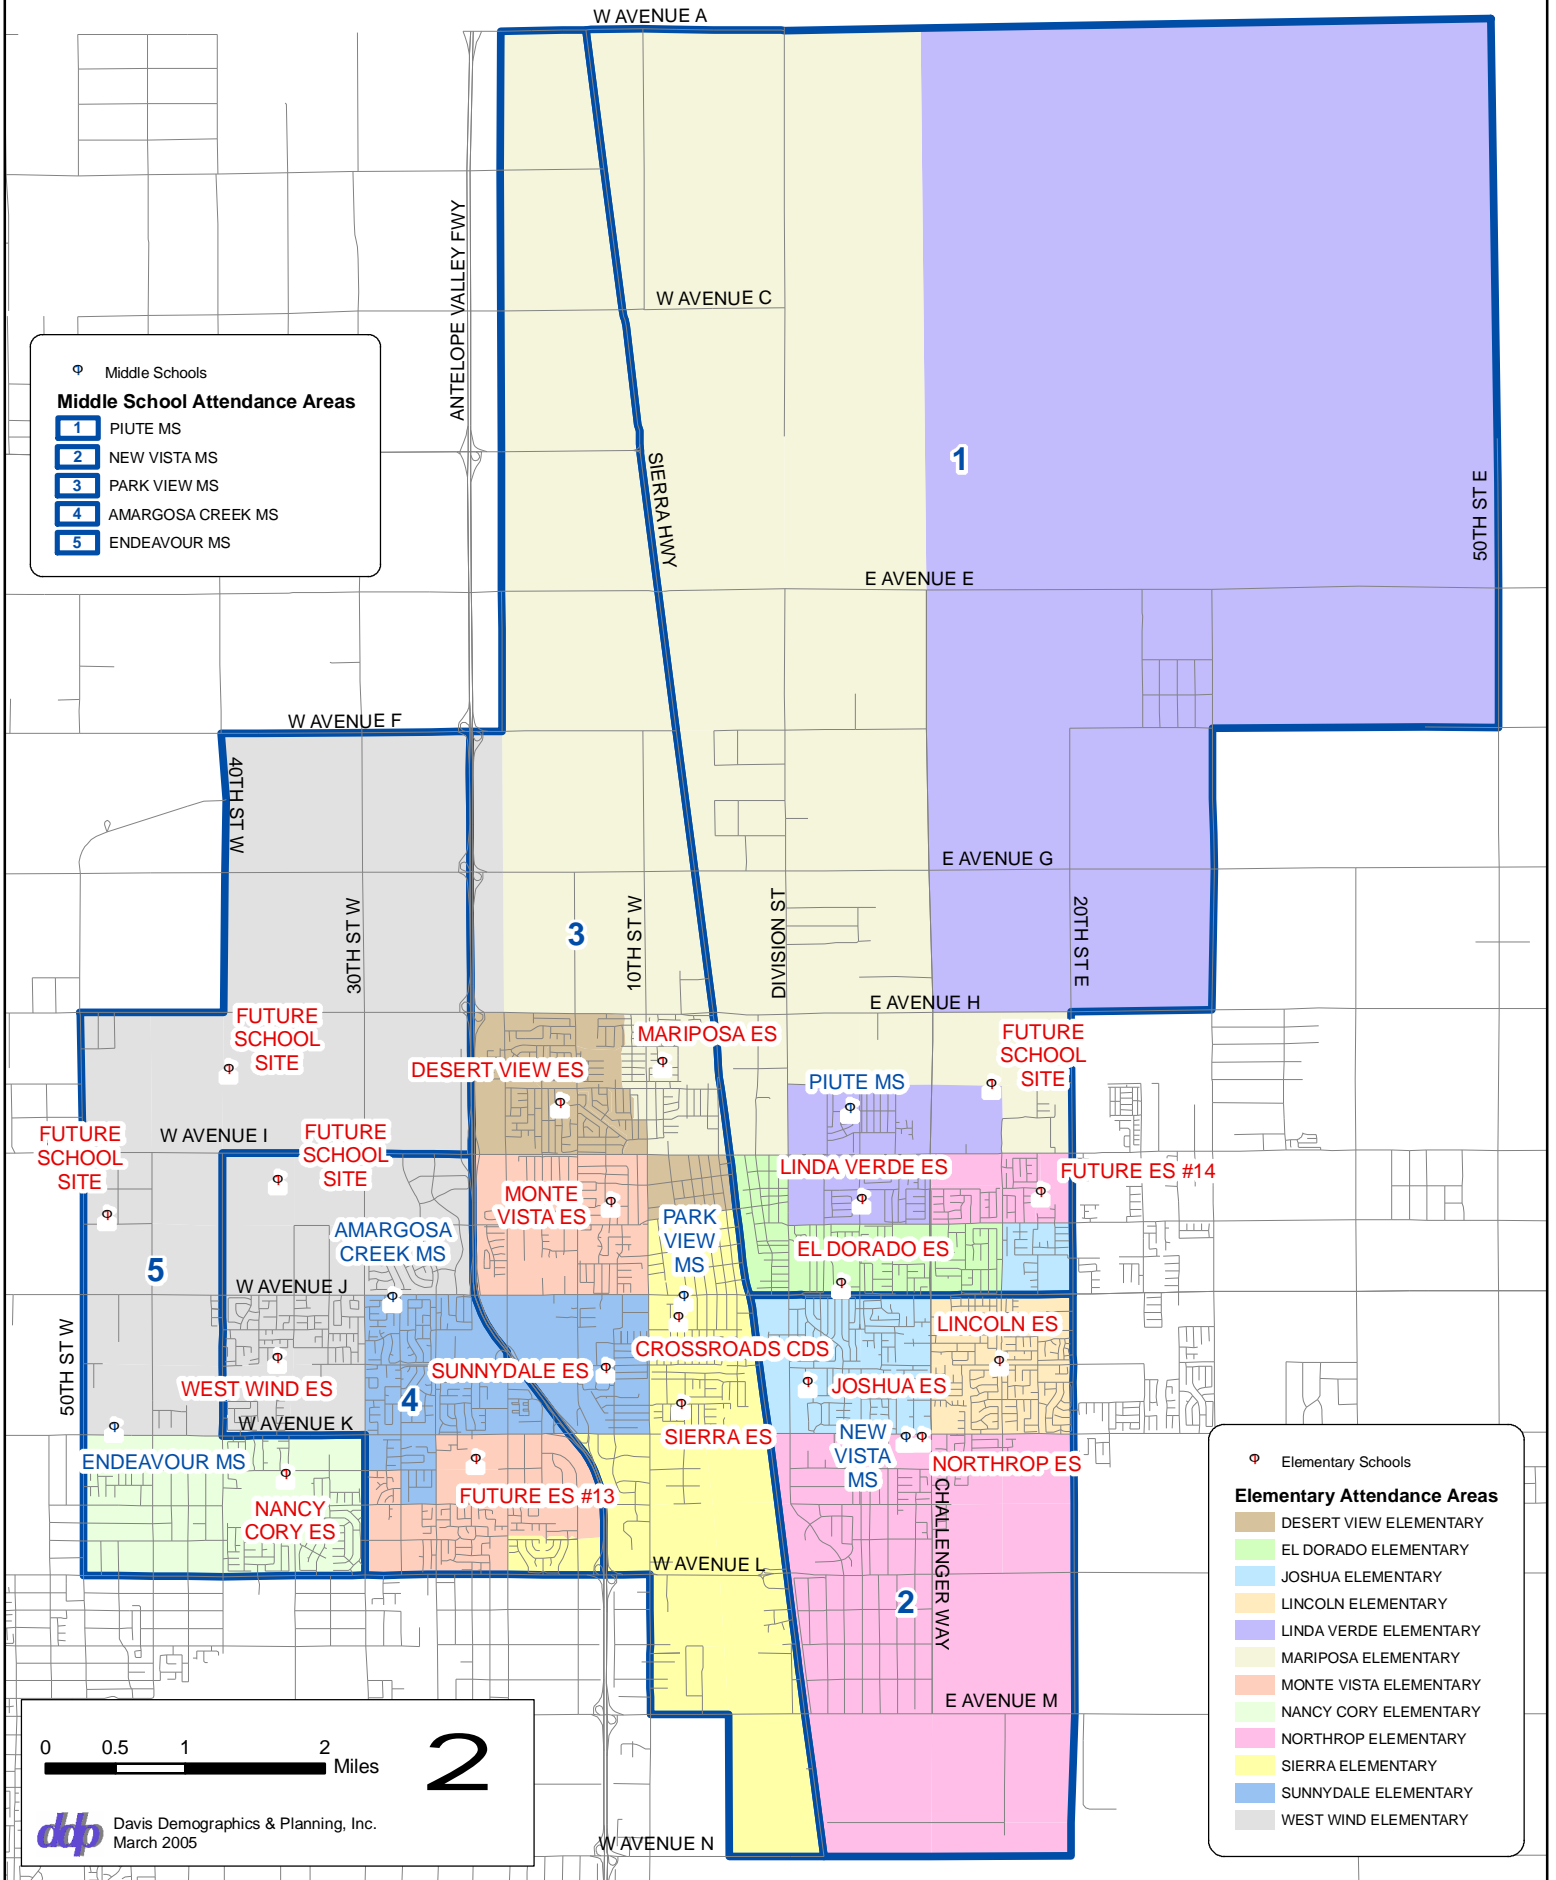

Lancaster School District

Ⓜ Middle Schools
Middle School Attendance Areas
1 PIUTE MS
2 NEW VISTA MS
3 PARK VIEW MS
4 AMARGOSA CREEK MS
5 ENDEAVOUR MS

Ⓜ Elementary Schools
Elementary Attendance Areas
 DESERT VIEW ELEMENTARY
 EL DORADO ELEMENTARY
 JOSHUA ELEMENTARY
 LINCOLN ELEMENTARY
 LINDA VERDE ELEMENTARY
 MARIPOSA ELEMENTARY
 MONTE VISTA ELEMENTARY
 NANCY CORY ELEMENTARY
 NORTHROP ELEMENTARY
 SIERRA ELEMENTARY
 SUNNYDALE ELEMENTARY
 WEST WIND ELEMENTARY

0 0.5 1 2 Miles
2

 Davis Demographics & Planning, Inc.
 March 2005