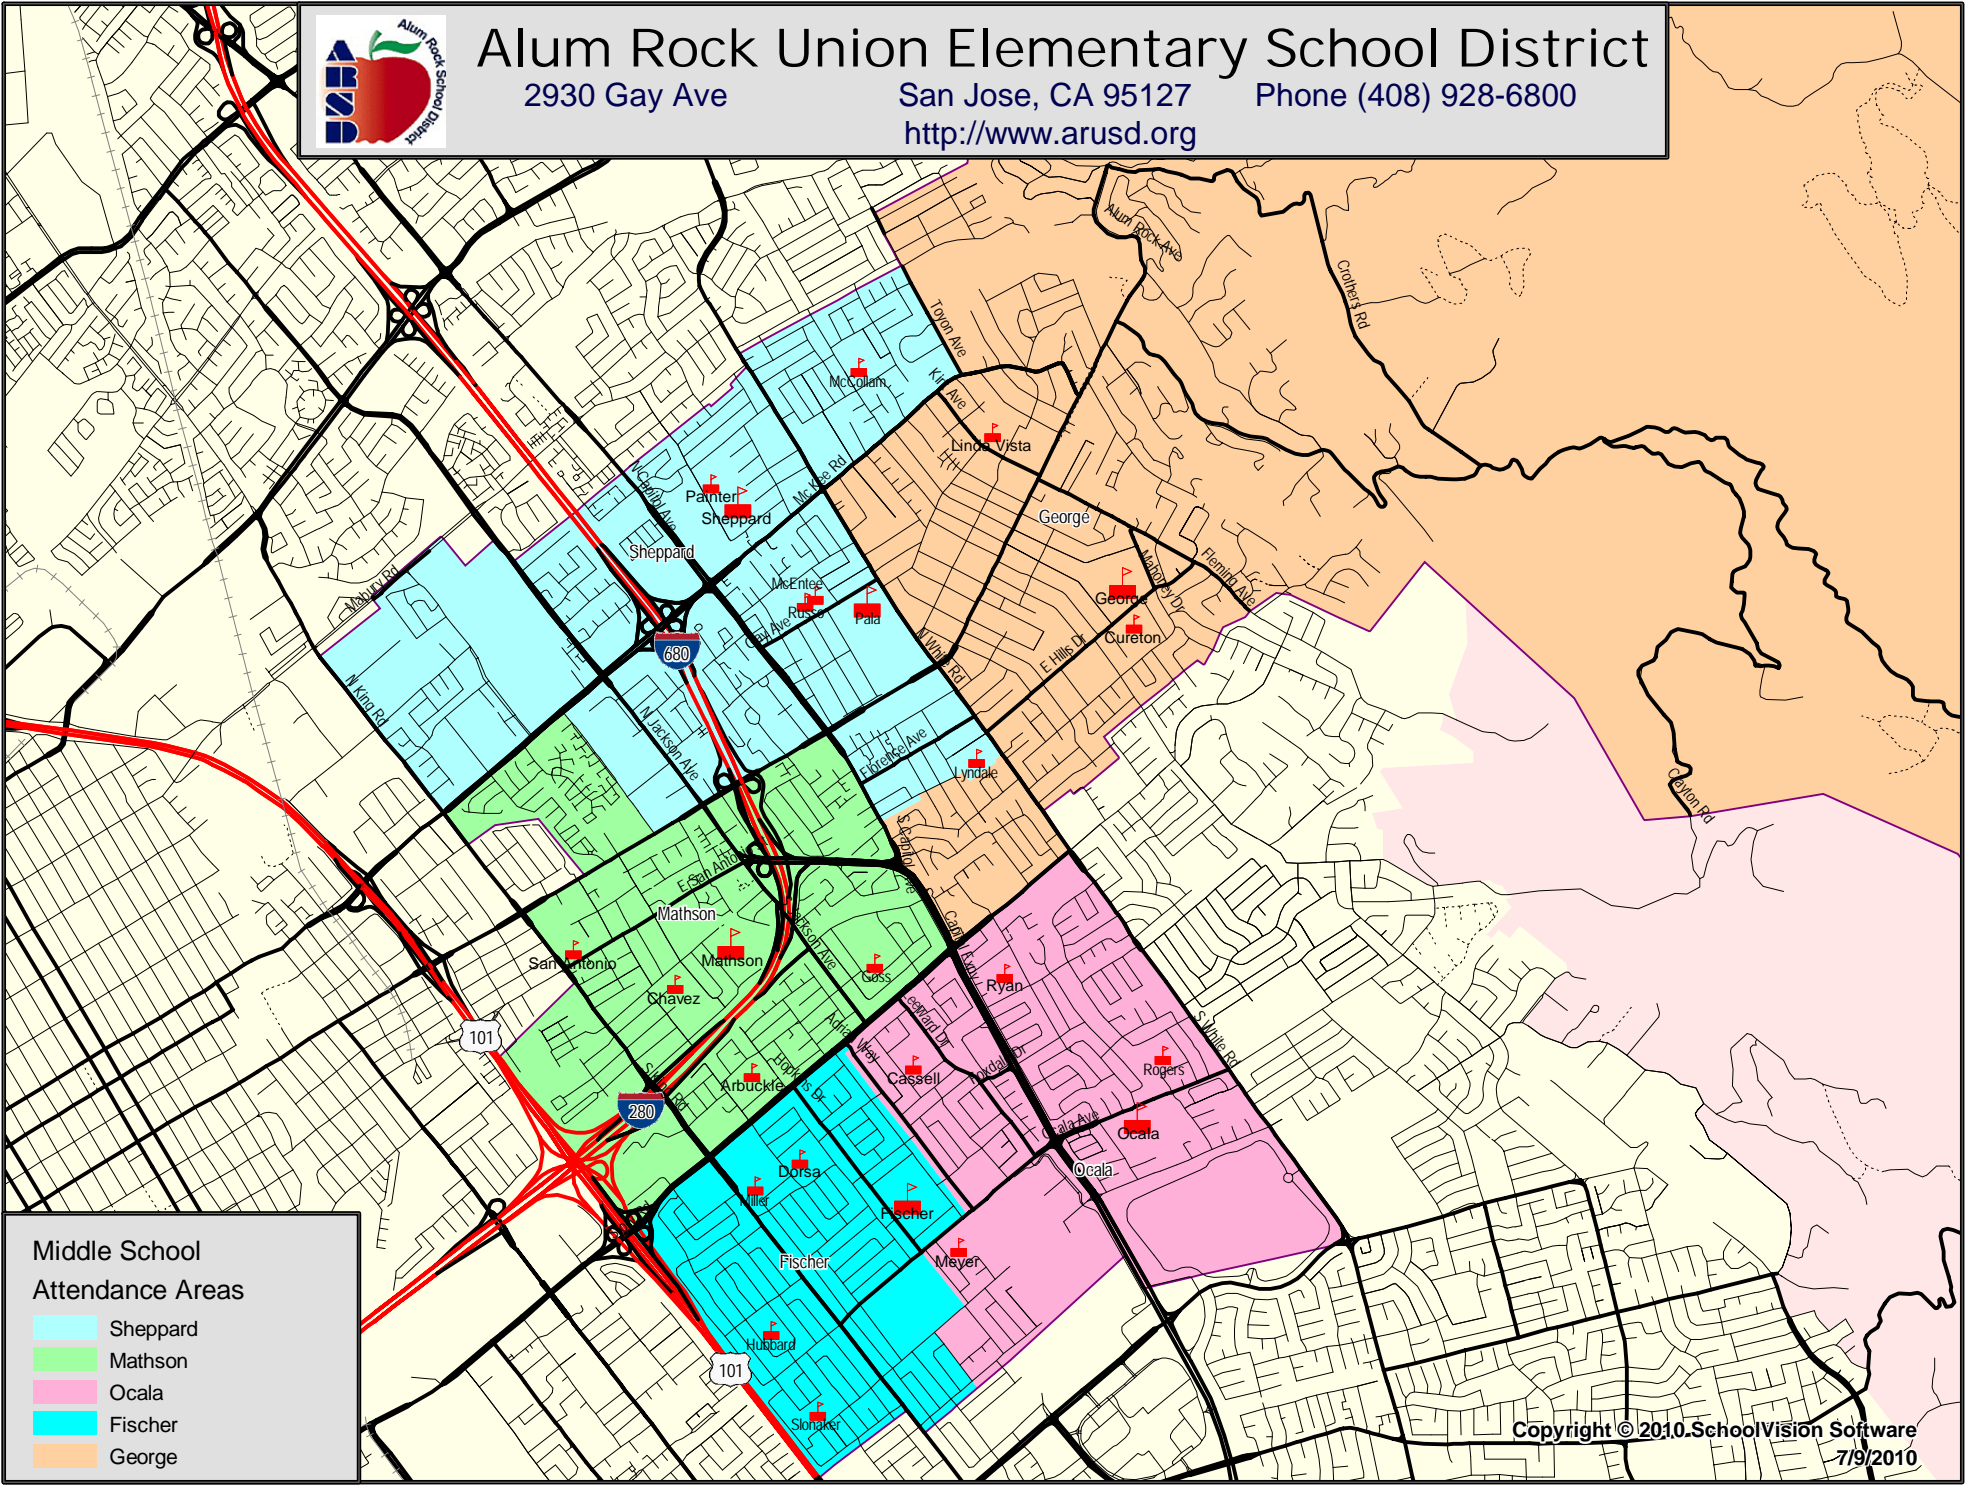

Alum Rock Union Elementary School District

2930 Gay Ave

San Jose, CA 95127

Phone (408) 928-6800

<http://www.arusd.org>

Middle School Attendance Areas

- Sheppard
- Mathson
- Ocala
- Fischer
- George