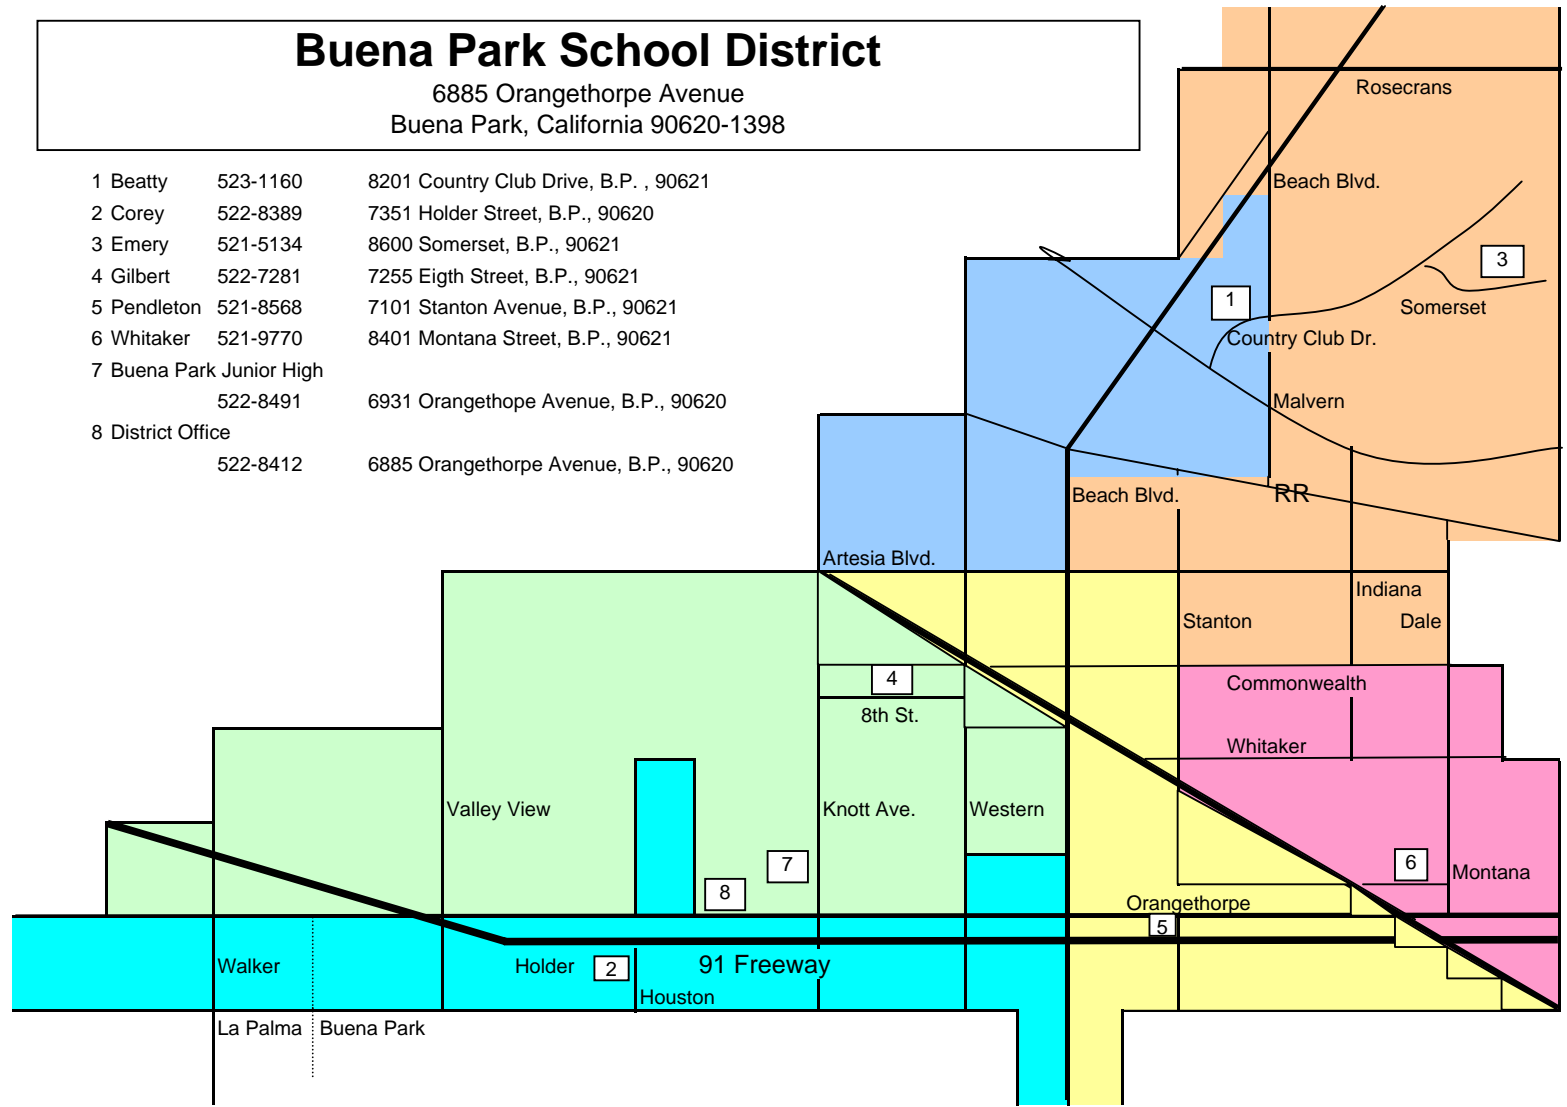

Buena Park School District

6885 Orangethorpe Avenue
Buena Park, California 90620-1398

1 Beatty	523-1160	8201 Country Club Drive, B.P., 90621
2 Corey	522-8389	7351 Holder Street, B.P., 90620
3 Emery	521-5134	8600 Somerset, B.P., 90621
4 Gilbert	522-7281	7255 Eighth Street, B.P., 90621
5 Pendleton	521-8568	7101 Stanton Avenue, B.P., 90621
6 Whitaker	521-9770	8401 Montana Street, B.P., 90621
7 Buena Park Junior High	522-8491	6931 Orangethorpe Avenue, B.P., 90620
8 District Office	522-8412	6885 Orangethorpe Avenue, B.P., 90620

Attendance Areas and K-6 Elementary Schools and Junior High