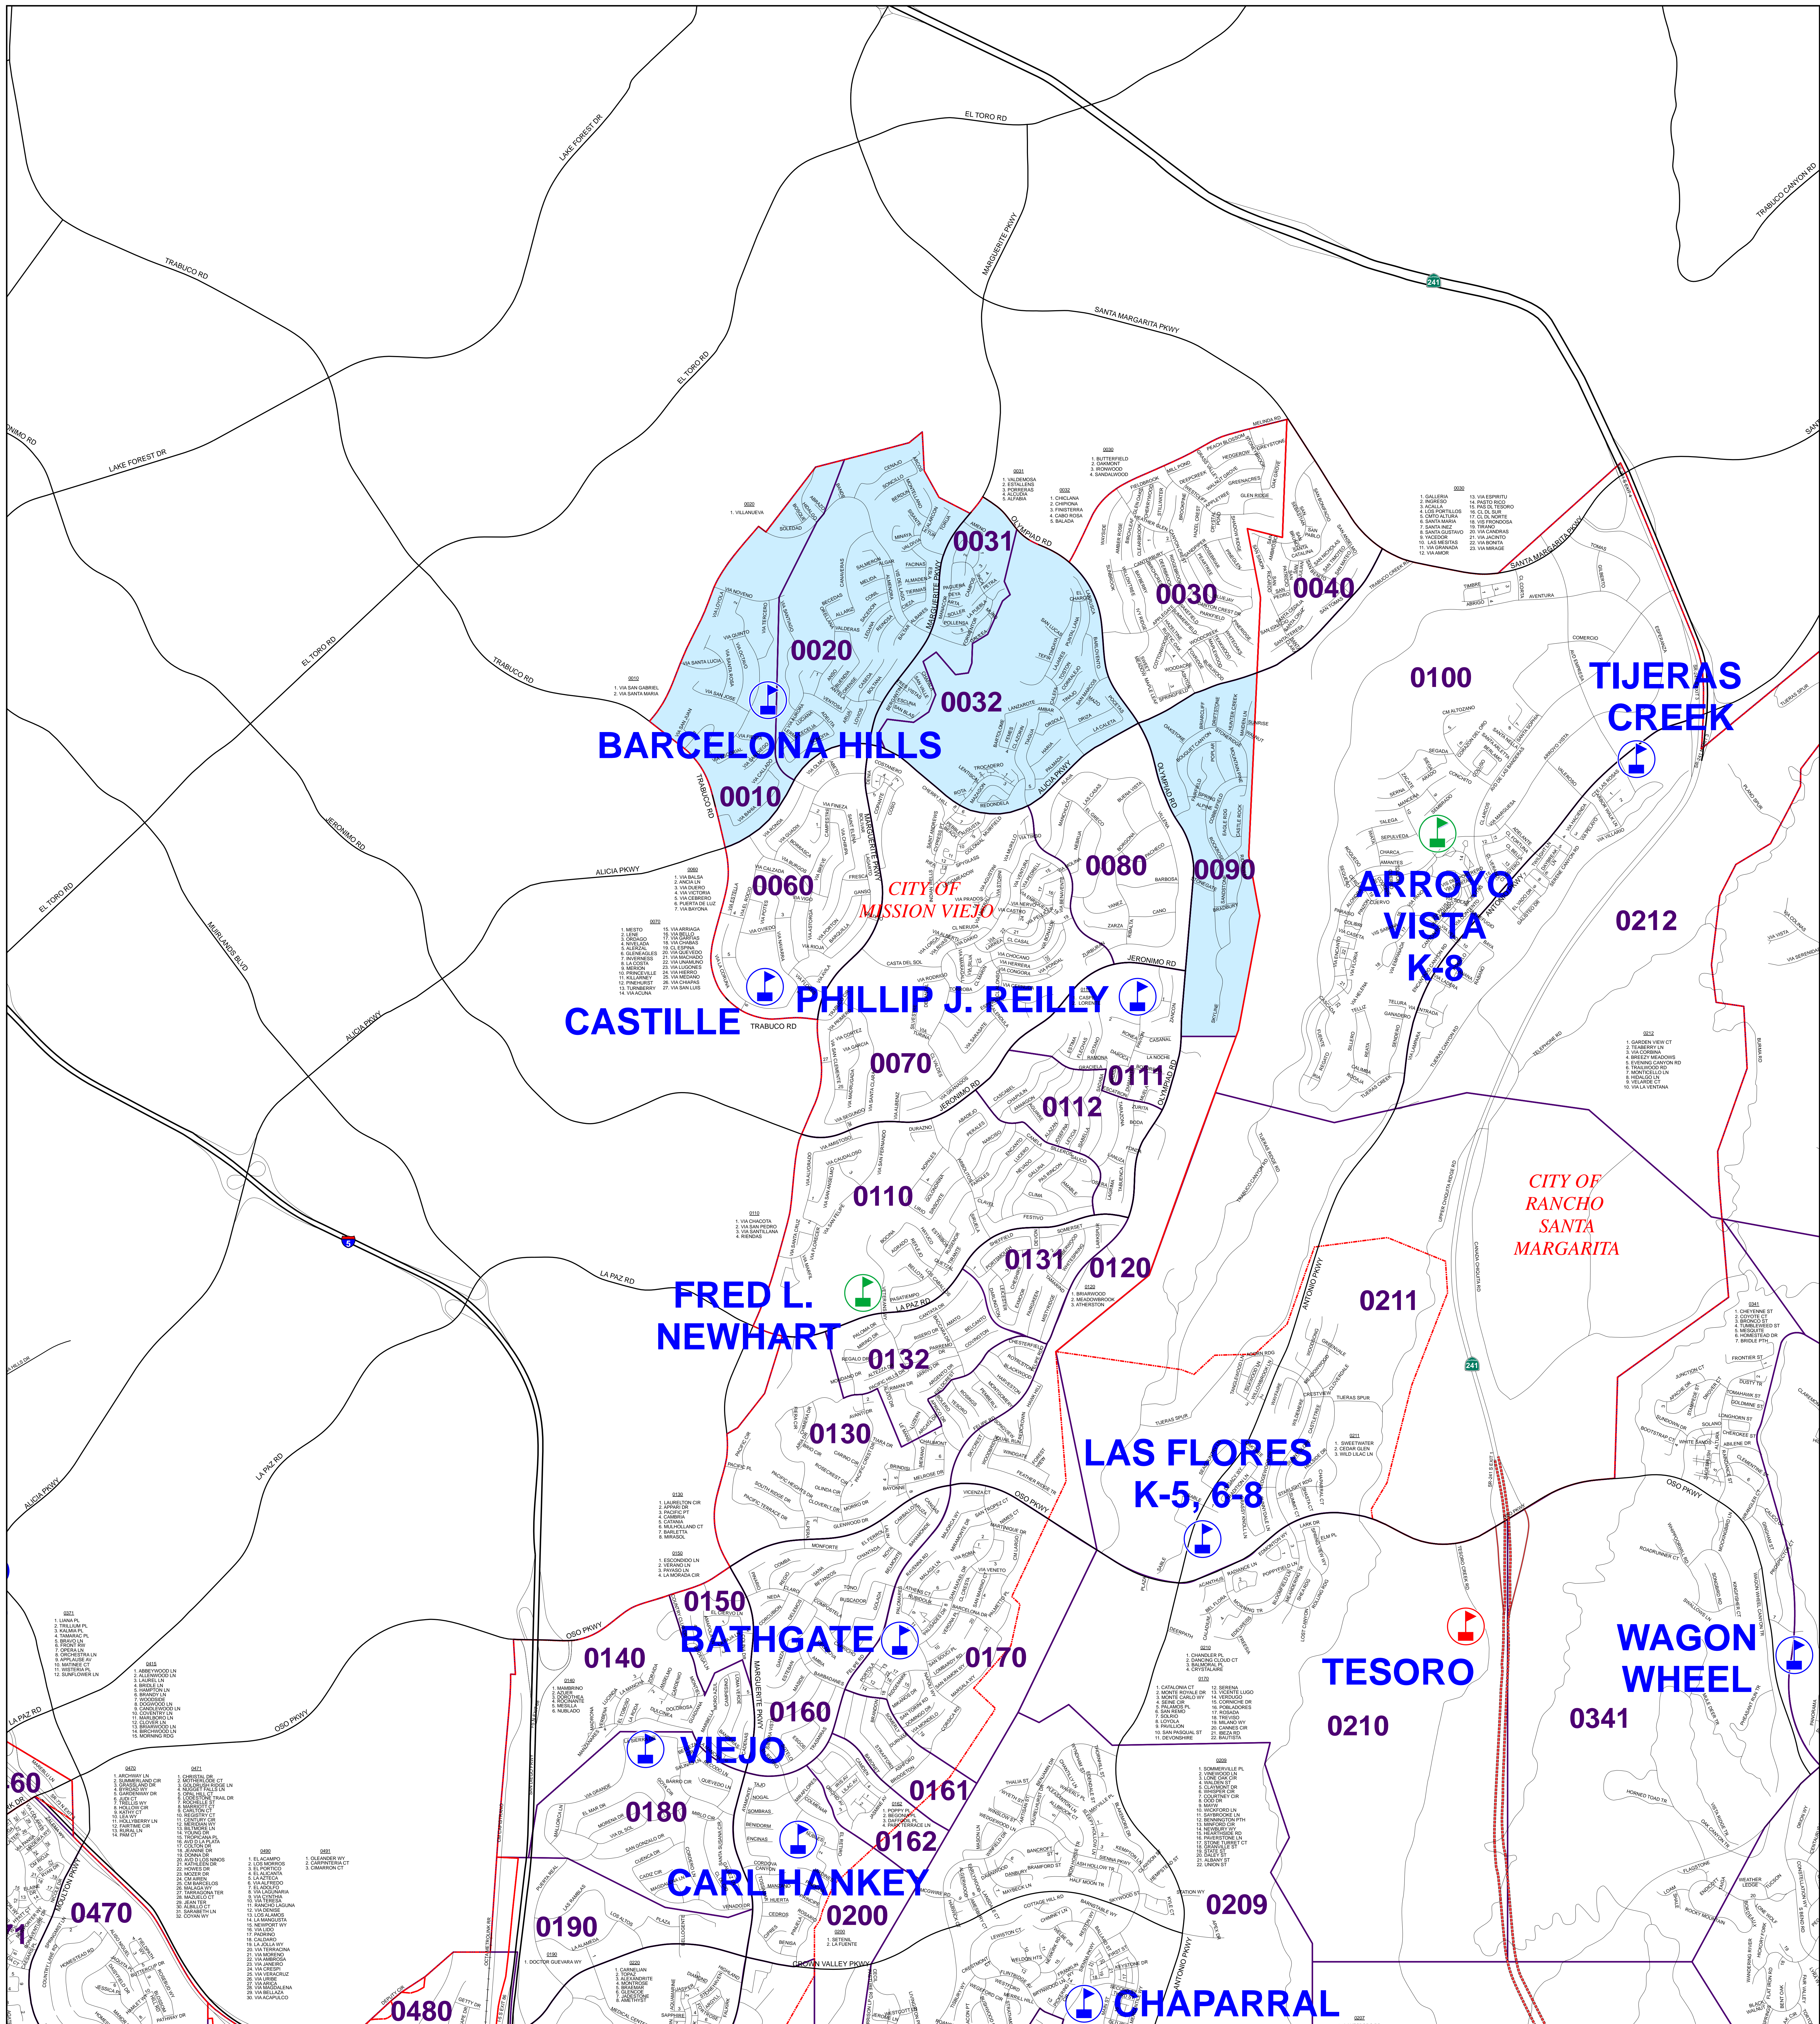

# BARCELONA HILLS ELEMENTARY SCHOOL 2005 - 2006 ATTENDANCE BOUNDARY

**Legend**

**REFERENCE**

- STUDY AREA BOUNDARY
- CITY BOUNDARY
- STREET CENTERLINE
- PROPOSED HIGHWAY

**SCHOOL TYPE**

- ELEMENTARY
- MIDDLE
- HIGH

Reference data (Street & City) was reproduced with permission granted by THOMAS BROS. MAPS. This map is copyrighted by THOMAS BROS. MAPS. It is unlawful to copy or reproduce all or any part thereof, whether for personal use or resale, without the prior, written permission of THOMAS BROS. MAPS.