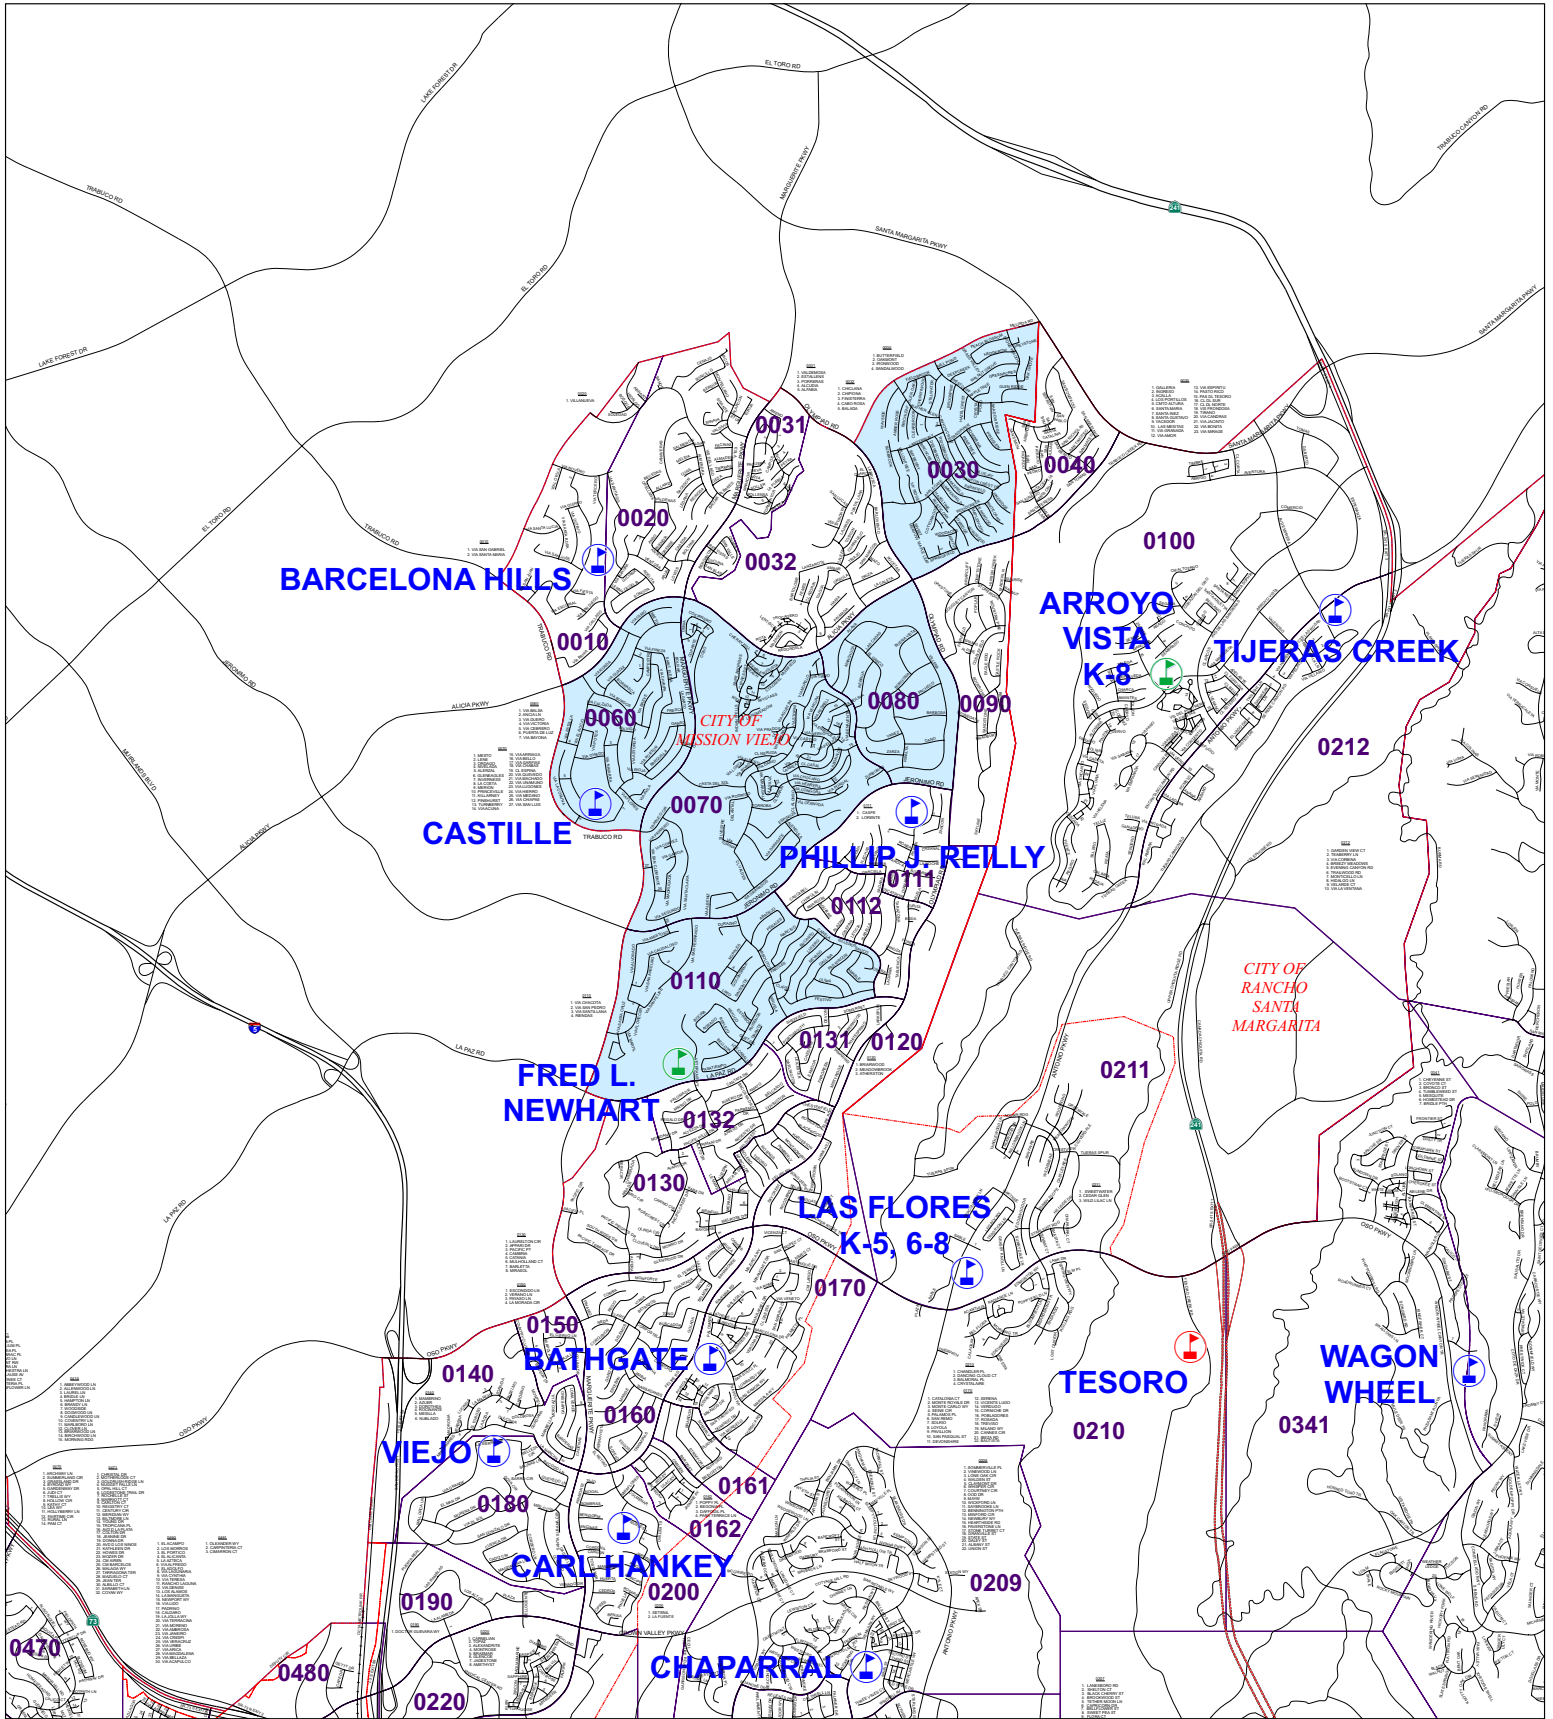

CASTILLE ELEMENTARY SCHOOL 2005 - 2006 ATTENDANCE BOUNDARY