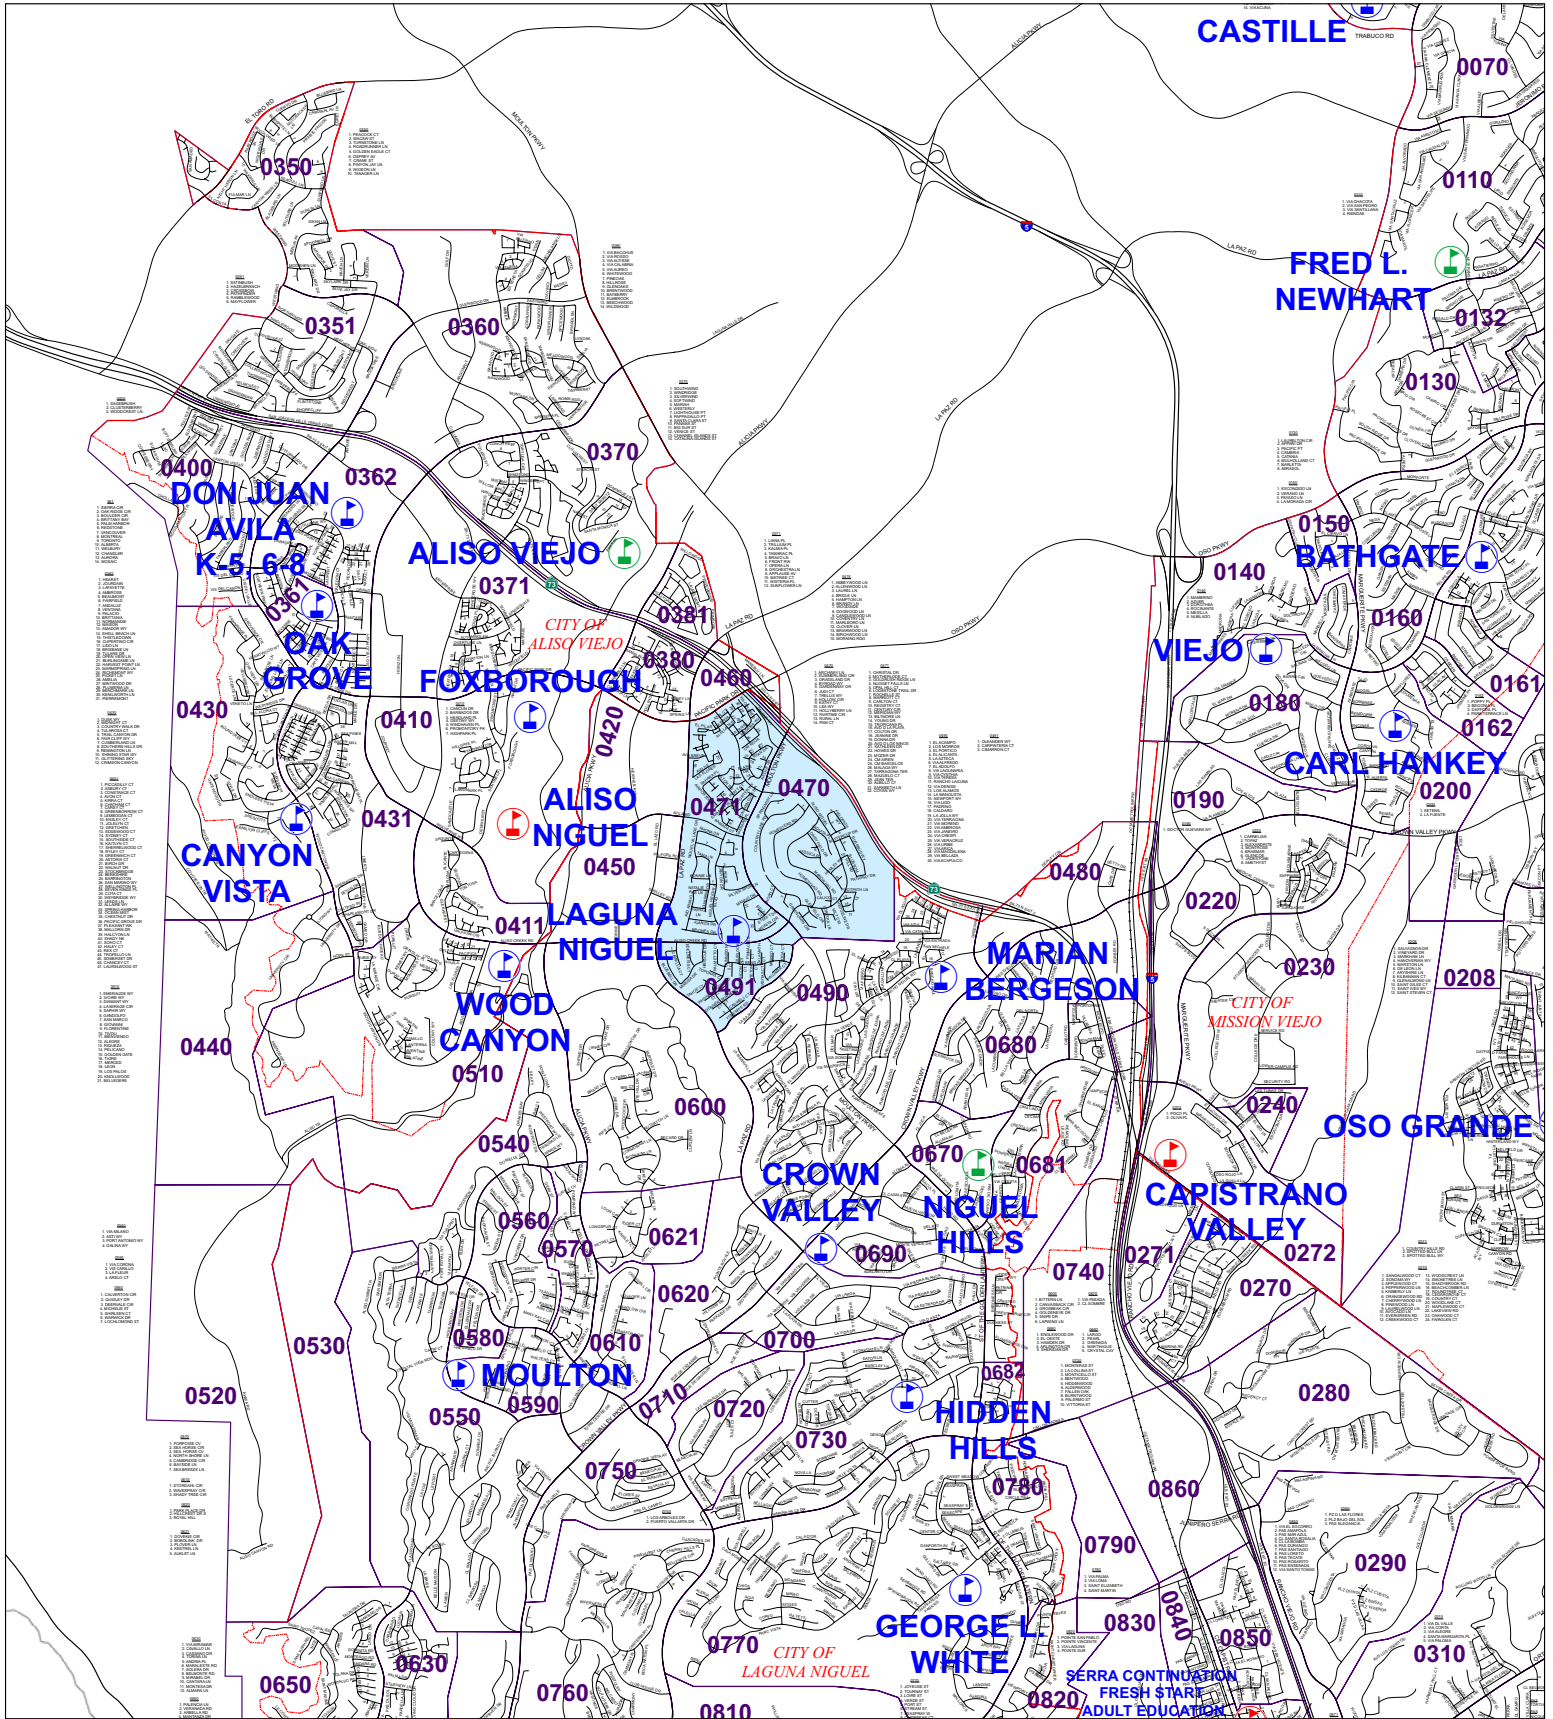

LAGUNA NIGUEL ELEMENTARY SCHOOL 2005 - 2006 ATTENDANCE BOUNDARY