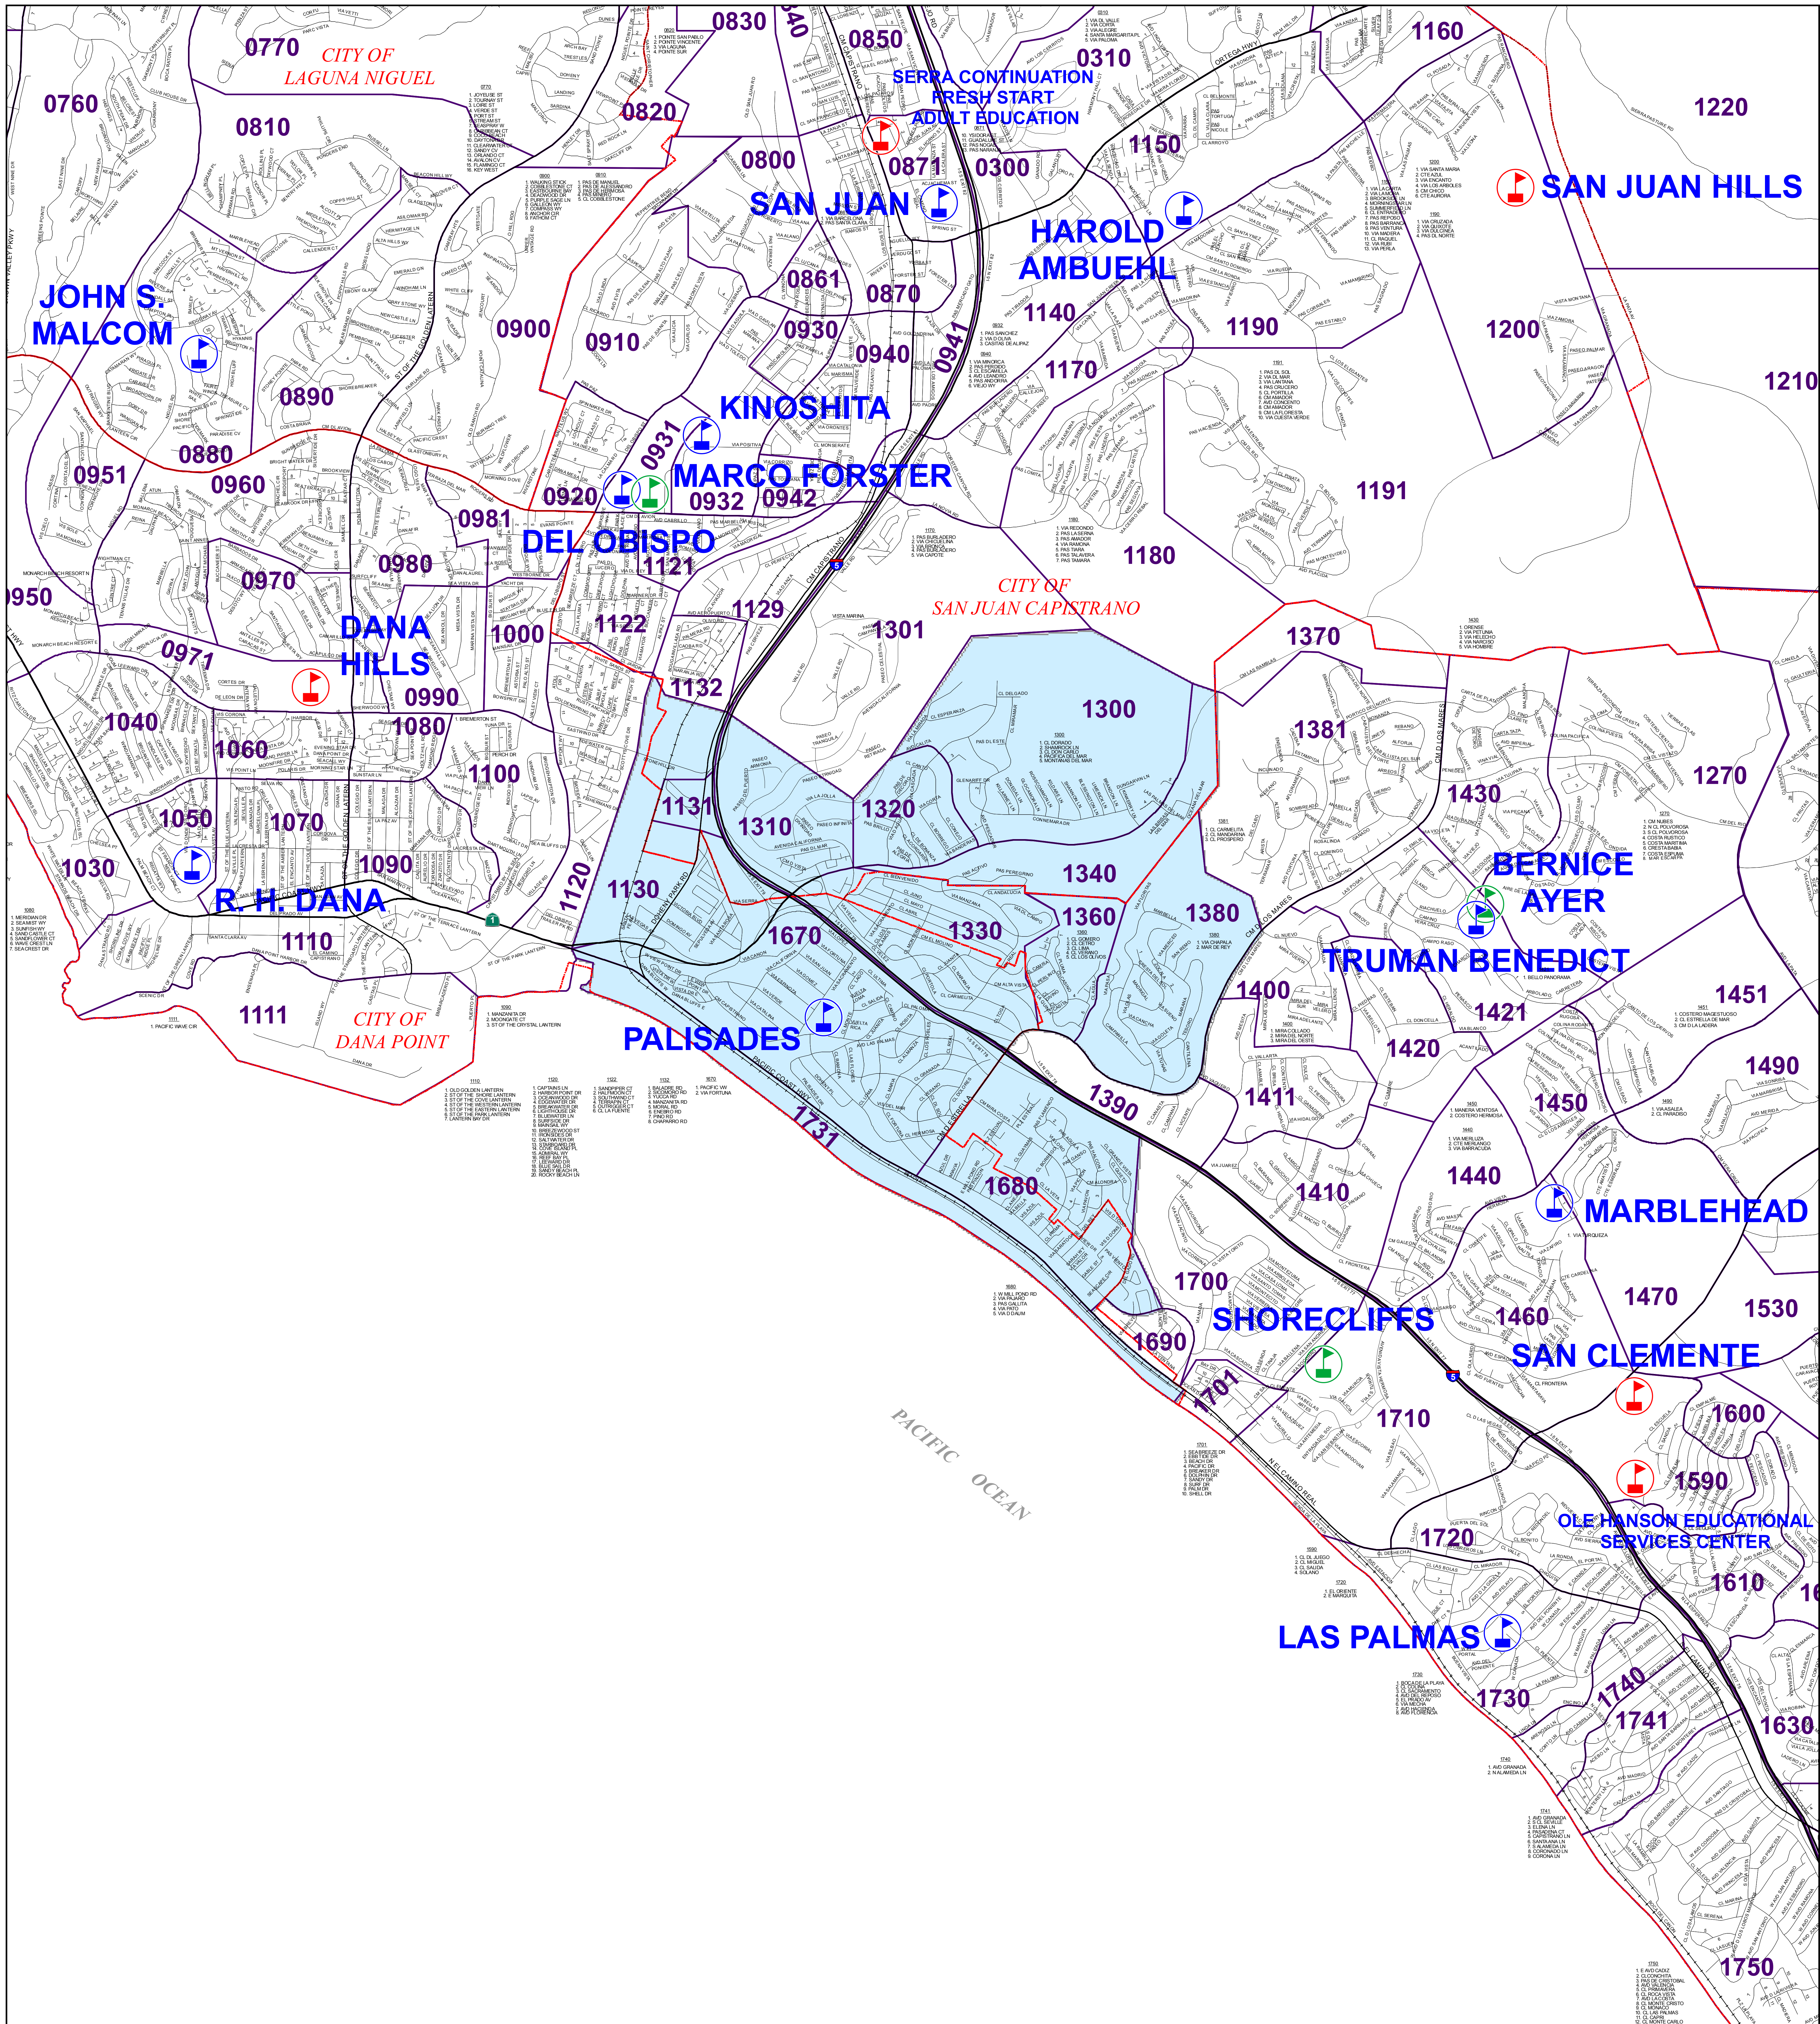

PALISADES ELEMENTARY SCHOOL ATTENDANCE BOUNDARY

1 inch = 1,000 feet
0 0.25 0.5 1 Miles

Legend PALISADES 26422 Via Sacramento Capistrano Beach, CA 92624 (949) 660-5942		REFERENCE STUDY AREA BOUNDARY CITY BOUNDARY STREET CENTERLINE PROPOSED HIGHWAY
SCHOOL TYPE E ELEMENTARY M MIDDLE H HIGH		Reference data (Street & City) was reproduced with permission granted by THOMAS BROS. MAPS. This map is copyrighted by THOMAS BROS. MAPS. It is unlawful to copy or reproduce all or any part thereof, whether for personal use or resale, without the prior written permission of THOMAS BROS. MAPS.