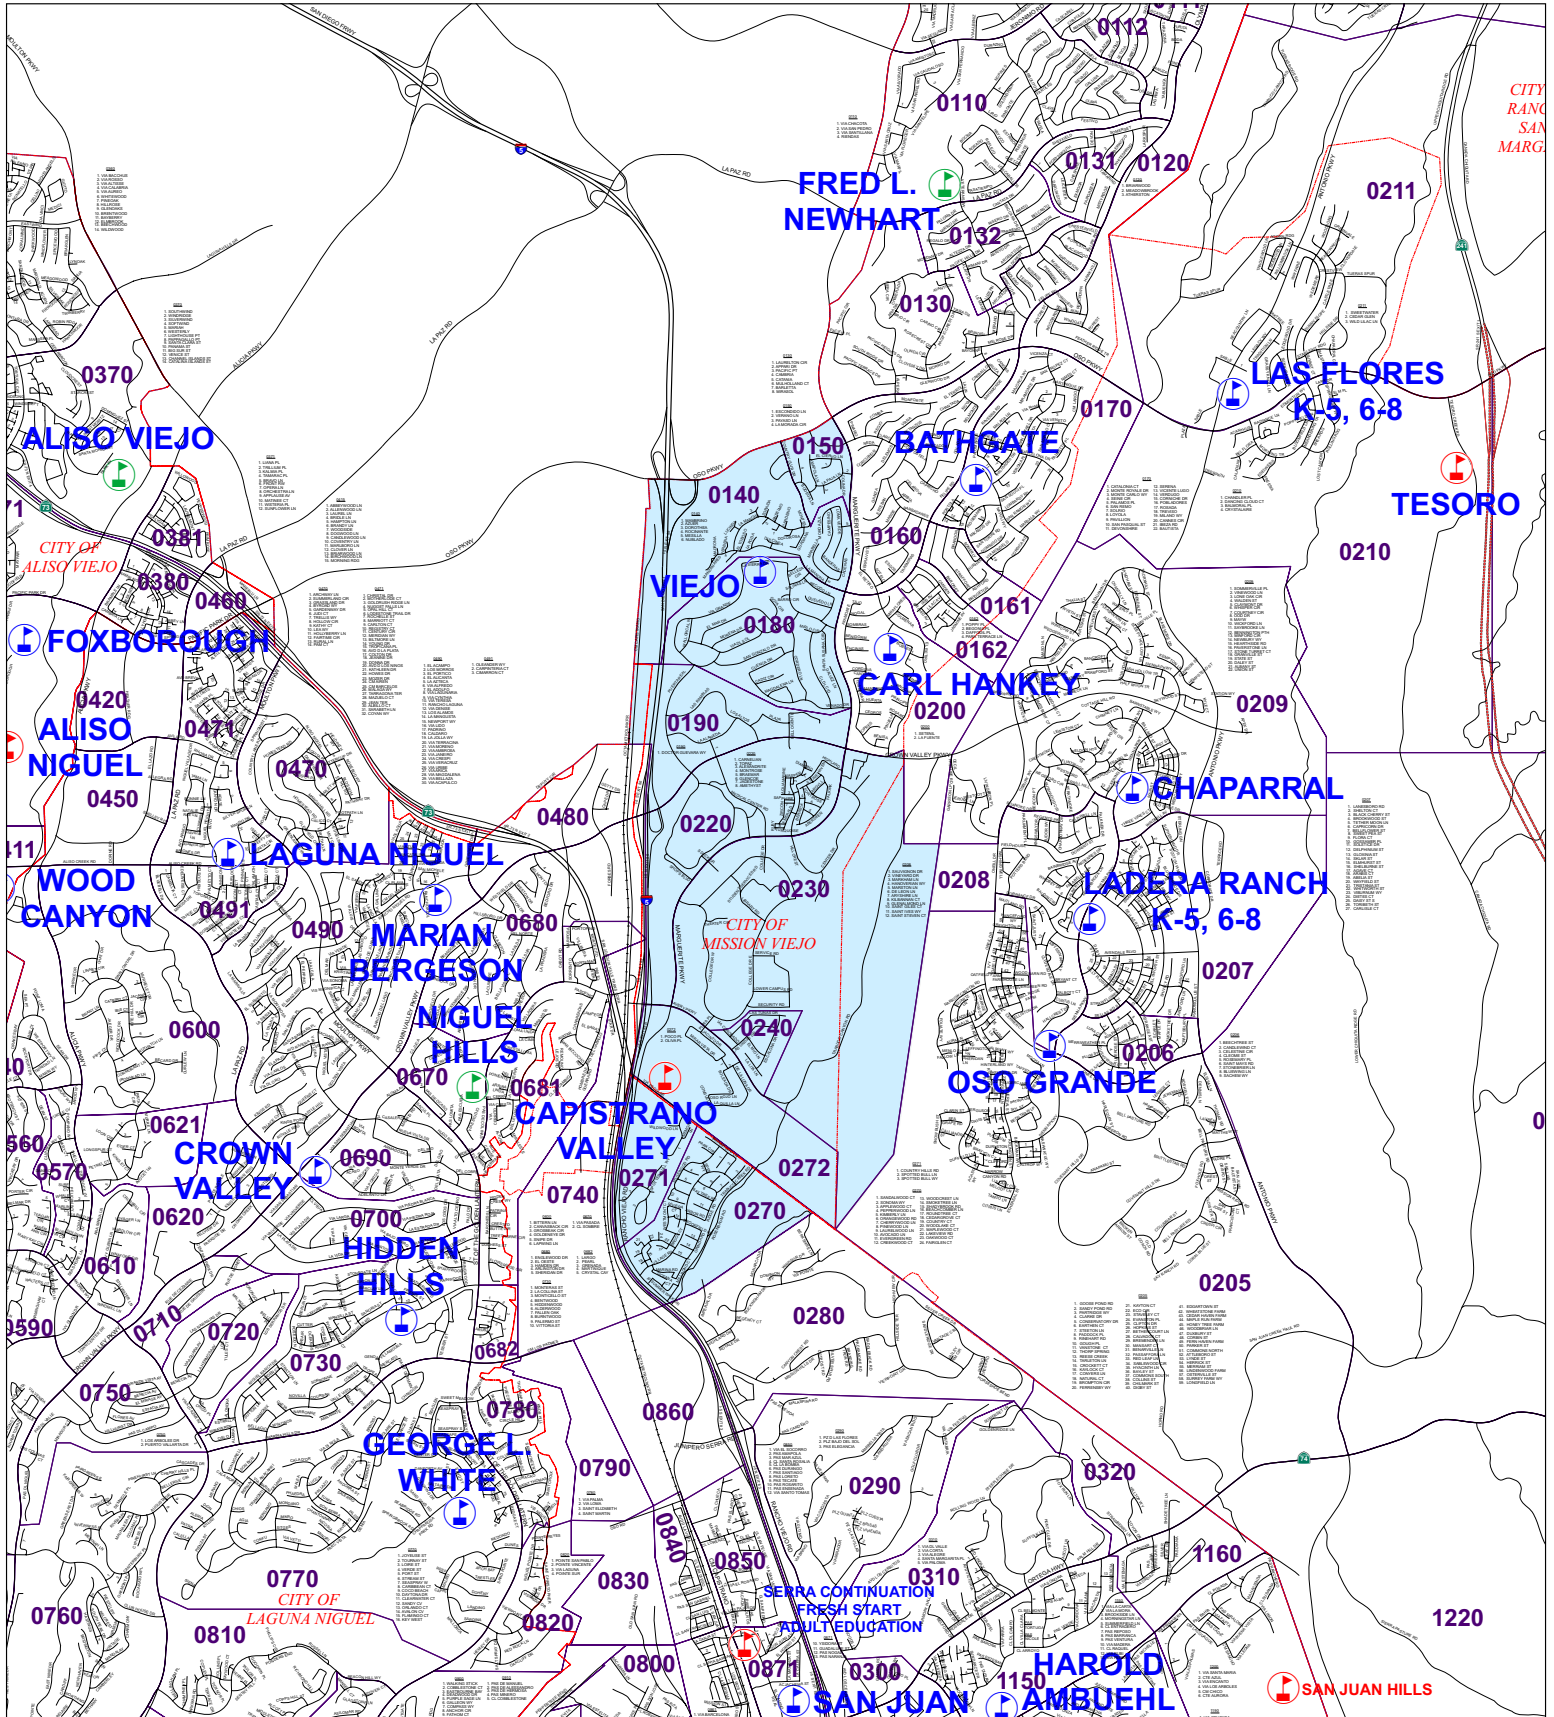

VIEJO ELEMENTARY SCHOOL 2005 - 2006 ATTENDANCE BOUNDARY

Legend

<p>■ VIEJO 20102 Via Grande Mission Viejo, CA 92691 949/652-5234</p> <p>SCHOOL TYPE</p> <p>● ELEMENTARY ● MIDDLE ● HIGH</p>	<p>REFERENCE</p> <p> STUDY AREA BOUNDARY</p> <p> CITY BOUNDARY</p> <p>— STREET CENTERLINE PROPOSED HIGHWAY</p> <p><small>Reference data (Street & City) with reproduction with permission granted by THOMAS BLOOM, MAPS. This map is not intended to be used as a legal document. It is intended for informational purposes only. The user assumes all liability for any use of this map, whether the user is a professional or not.</small></p>
--	--