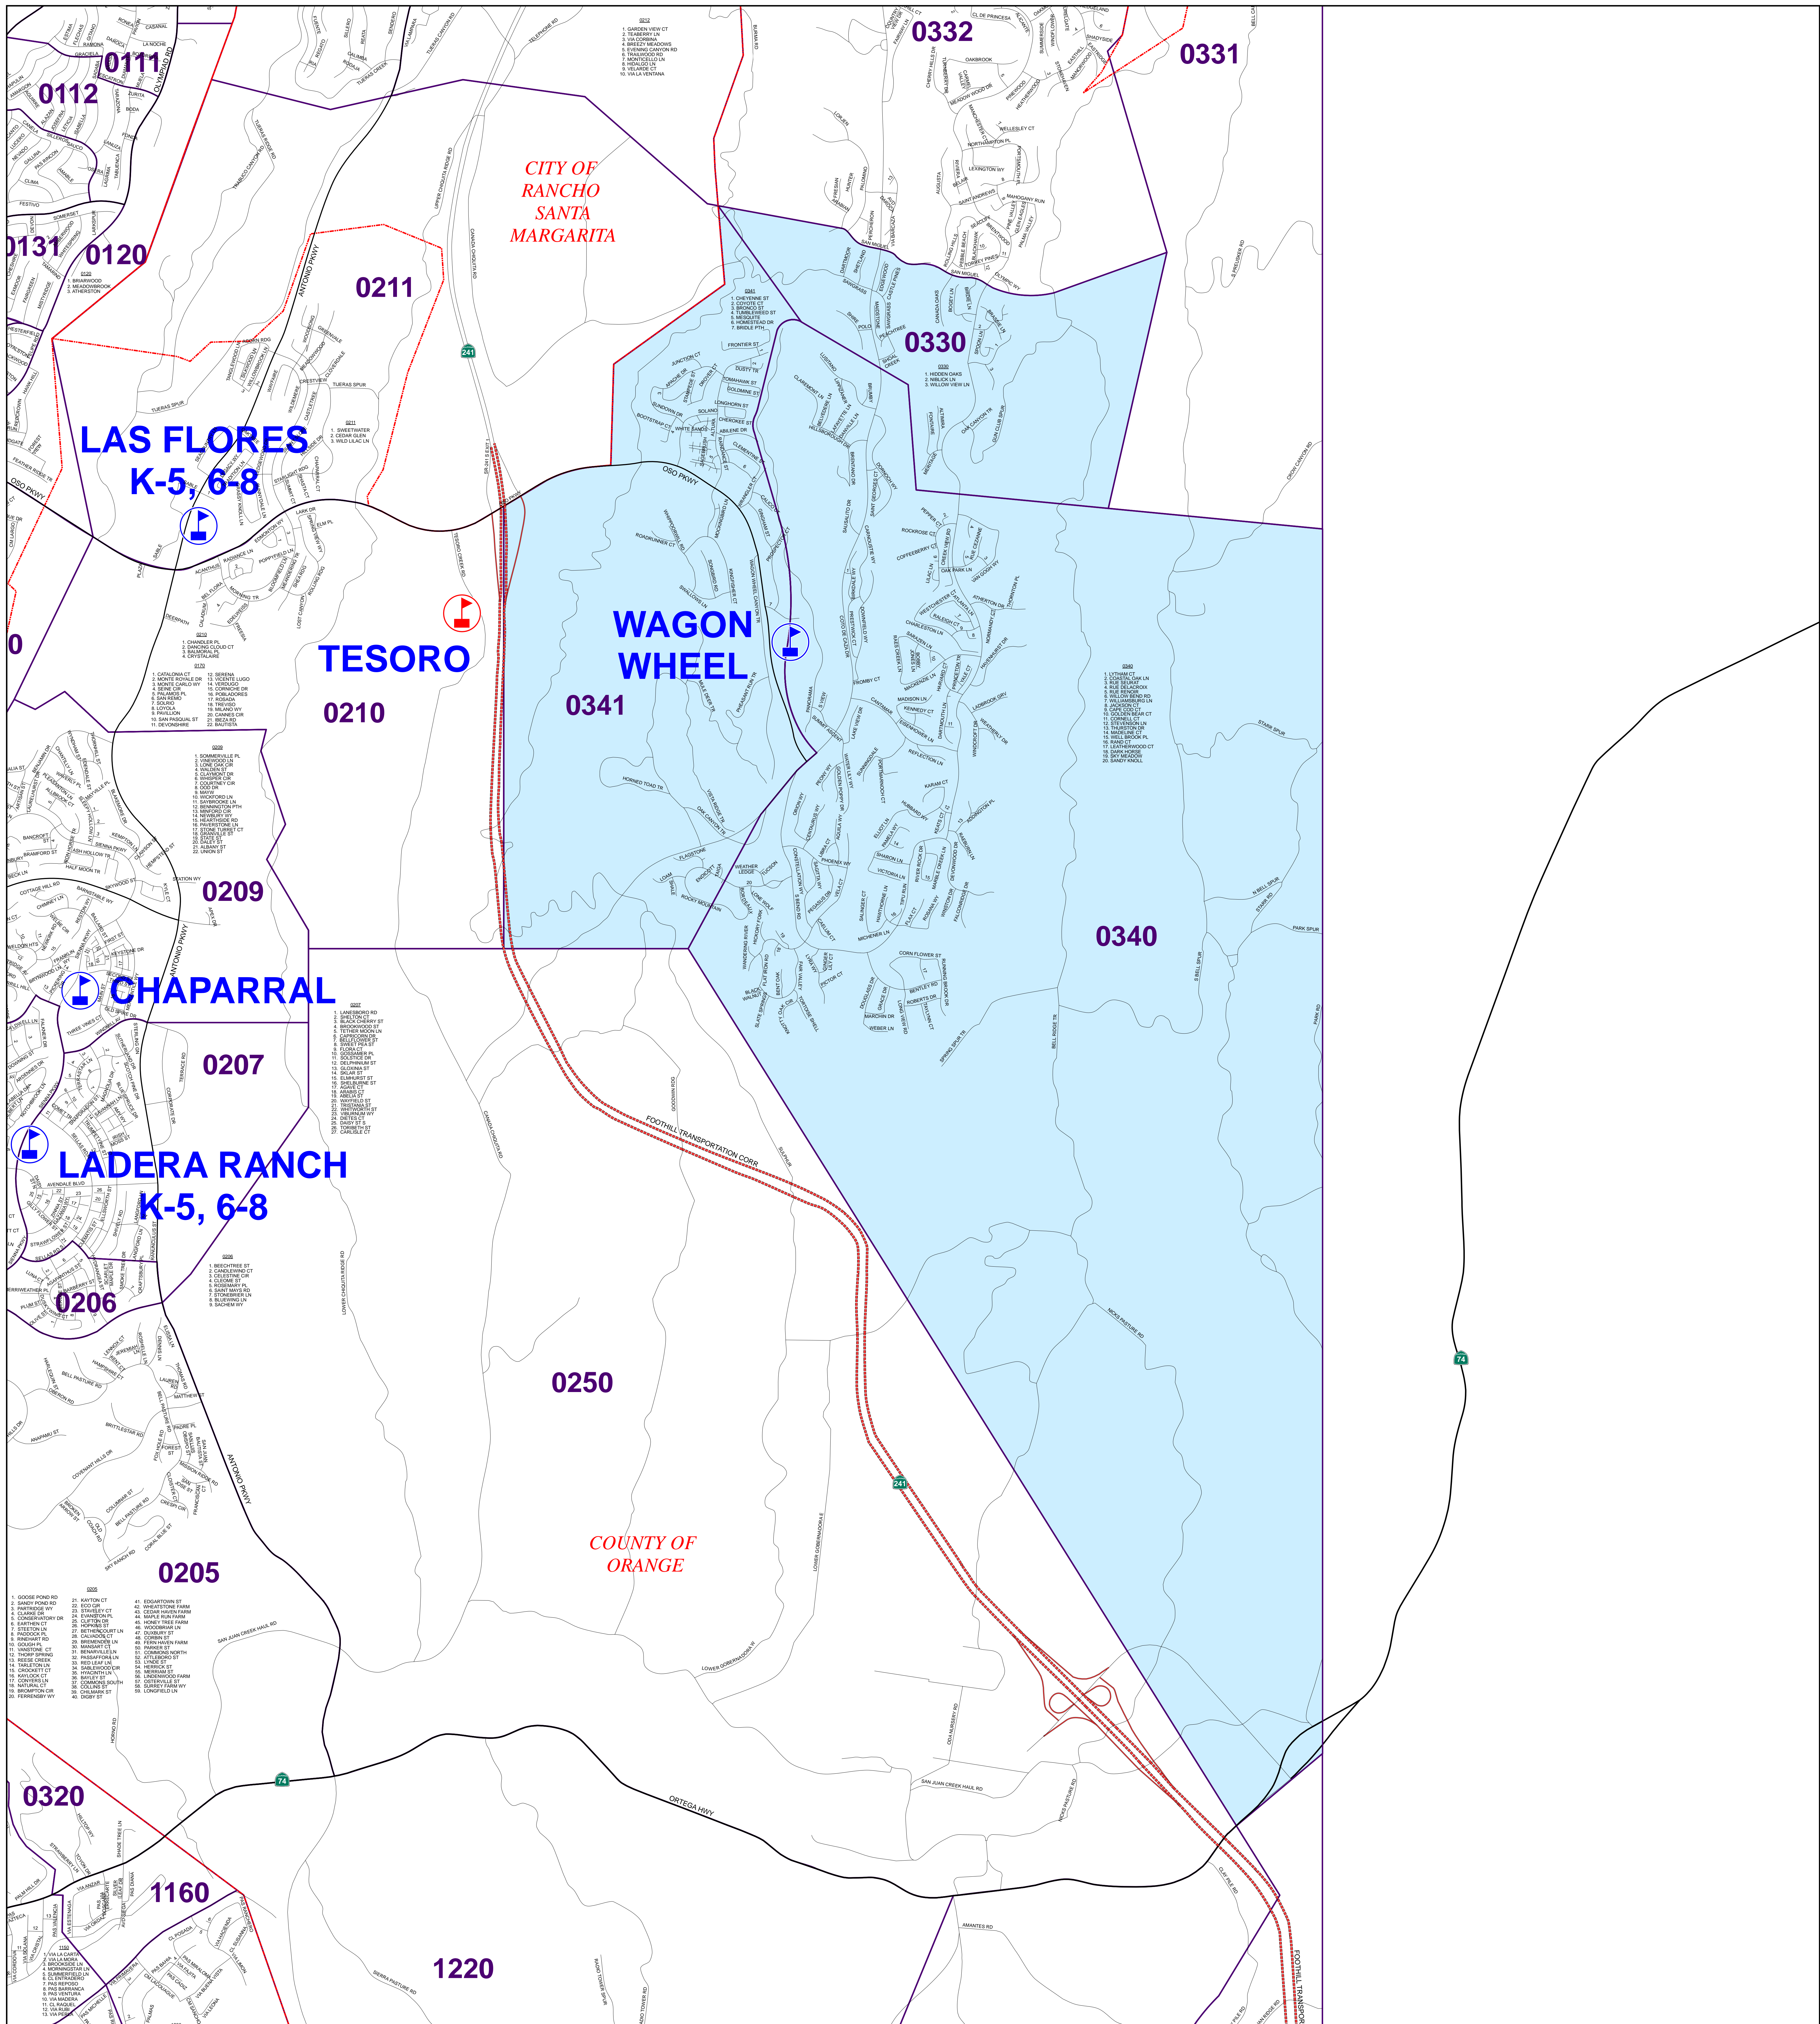

WAGON WHEEL ELEMENTARY SCHOOL 2005 - 2006 ATTENDANCE BOUNDARY

Legend

REFERENCE

- WAGON WHEEL
- STUDY AREA
- CITY BOUNDARY
- STREET CENTERLINE
- PROPOSED HIGHWAY

SCHOOL TYPE

- ELEMENTARY
- MIDDLE
- HIGH

Reference data (Street & City) was reproduced with permission granted by THOMAS BROS. MAPS. This map is copyrighted by THOMAS BROS. MAPS. It is unlawful to copy or reproduce all or any part thereof, whether for personal use or resale, without the prior, written permission of THOMAS BROS. MAPS.