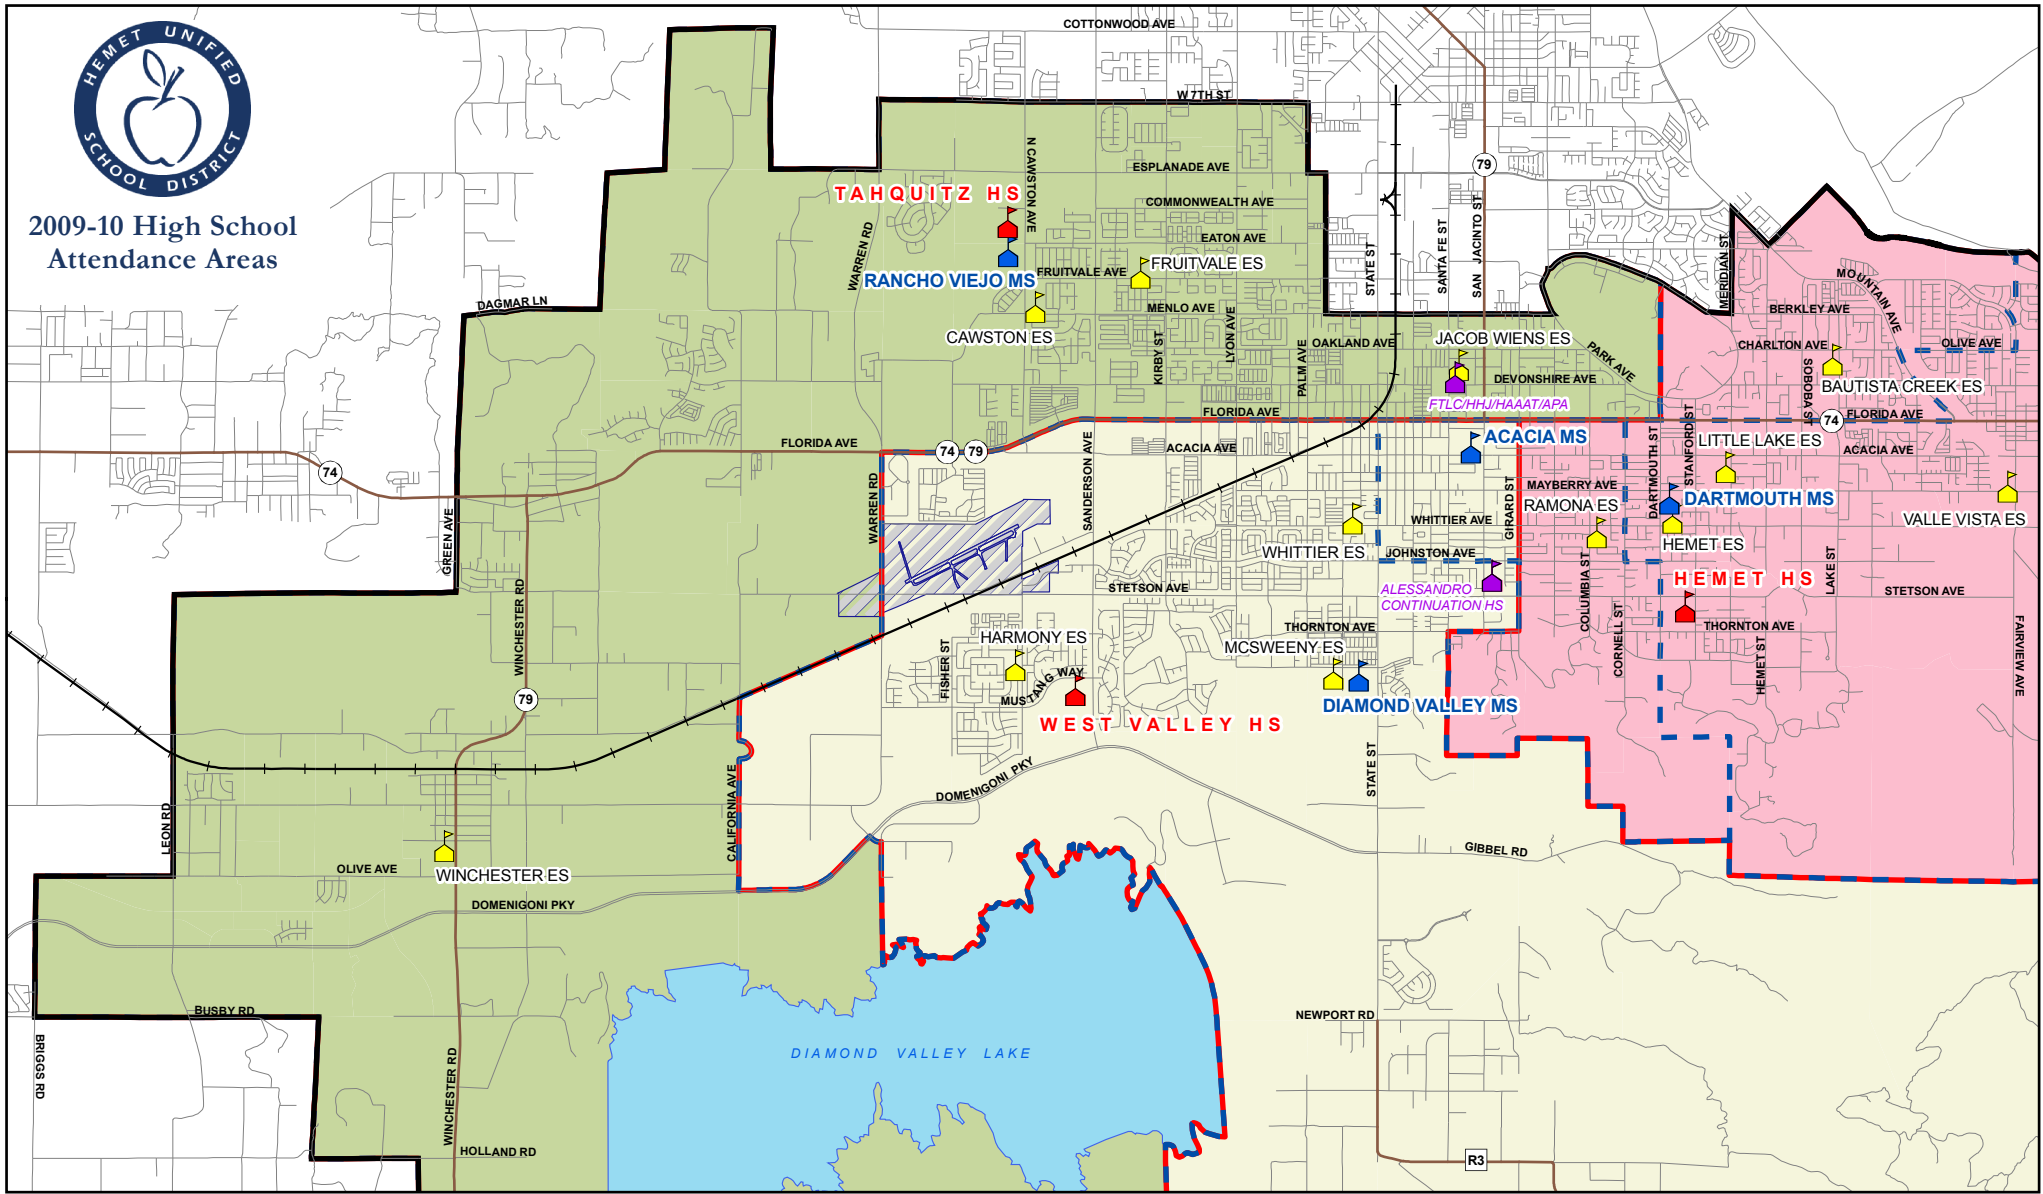

2009-10 High School Attendance Areas

Feeder system for 2009-10

\*Students residing in the Cottonwood Ranch and Willowalk developments will attend Winchester ES, Diamond Valley MS and West Valley HS.  
 Students residing within the McSweeney Farms development will attend Winchester ES until Gibbel ES opens, Diamond Valley MS and West Valley HS