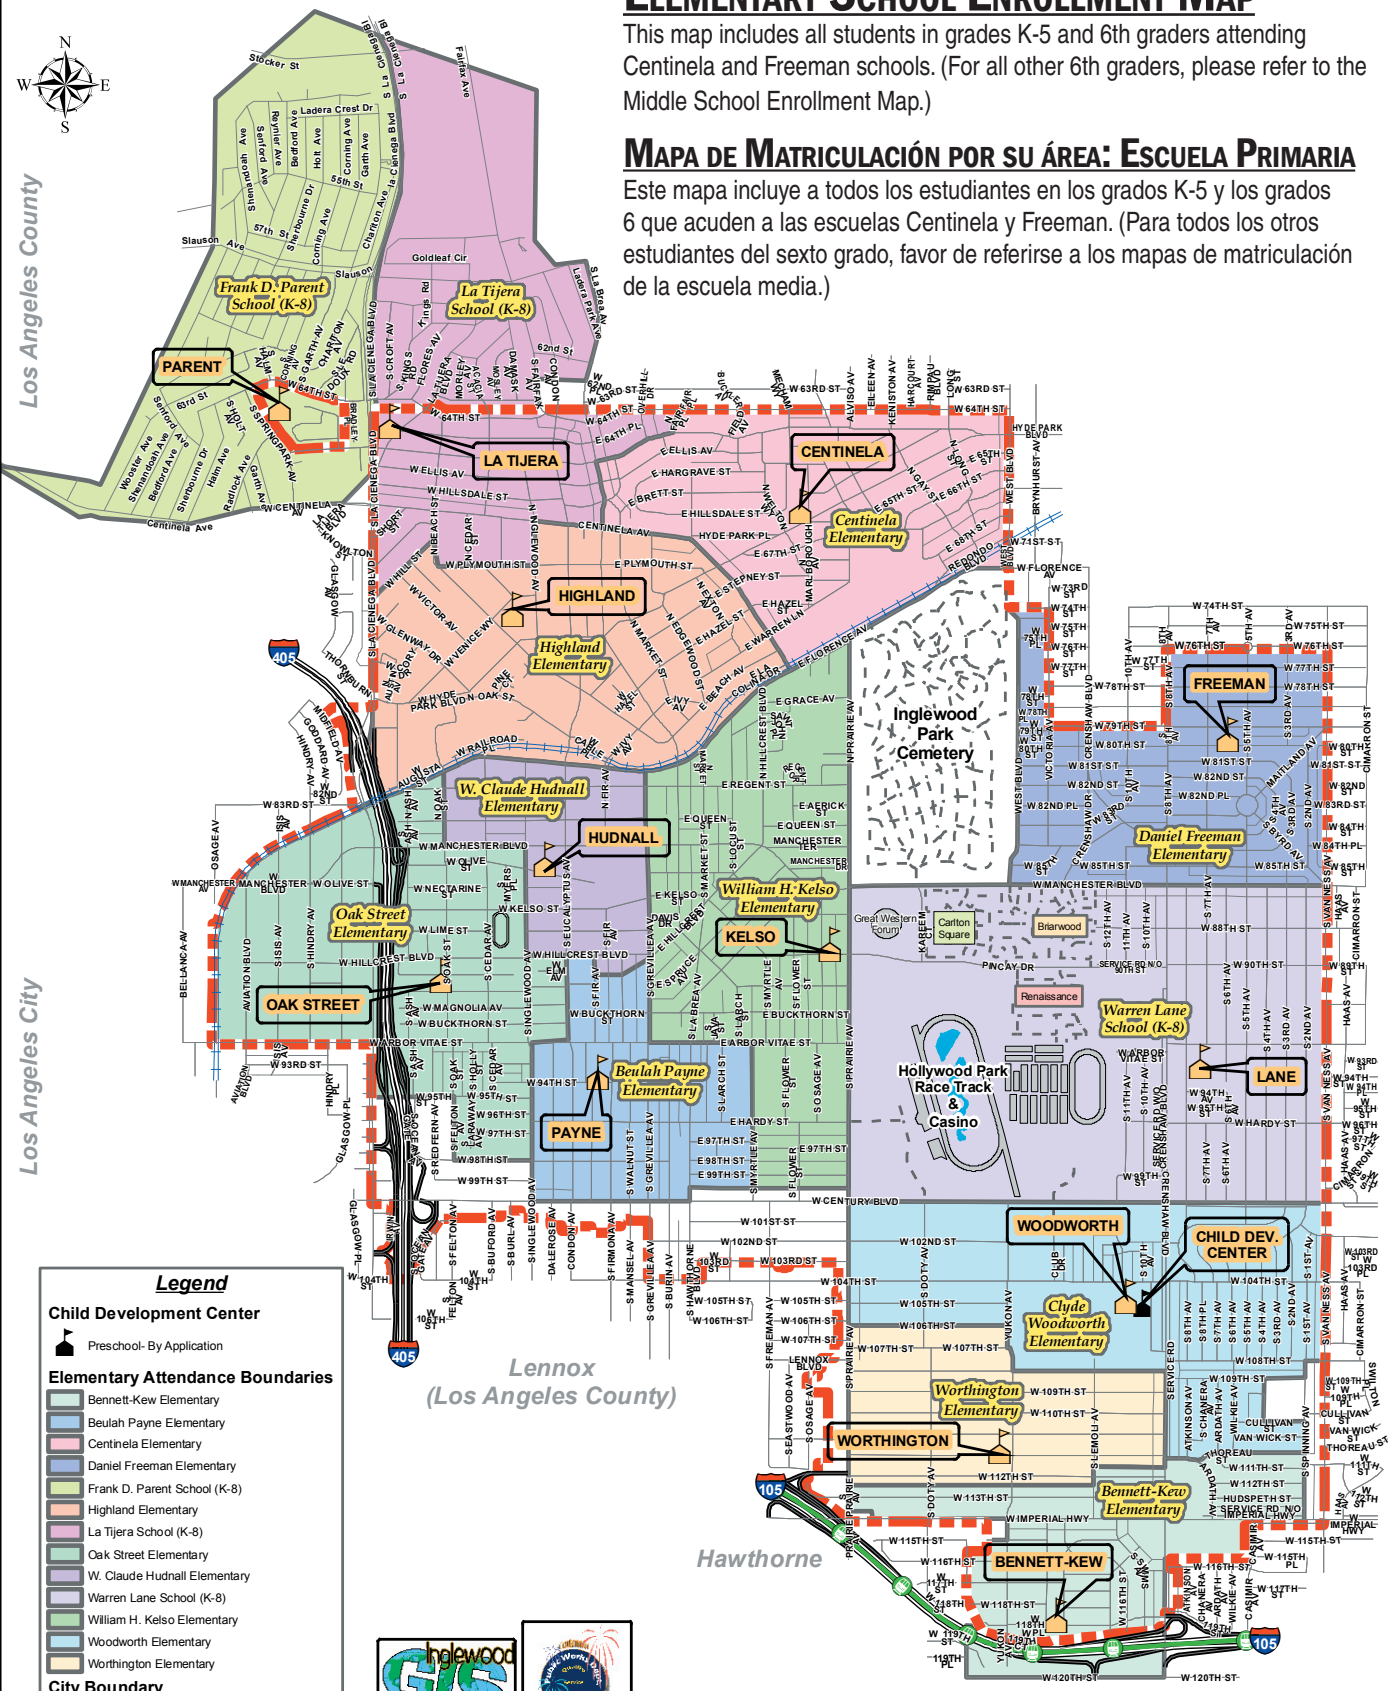

ELEMENTARY SCHOOLS

ELEMENTARY SCHOOL ENROLLMENT MAP

This map includes all students in grades K-5 and 6th graders attending Centinela and Freeman schools. (For all other 6th graders, please refer to the Middle School Enrollment Map.)

MAPA DE MATRICULACIÓN POR SU ÁREA: ESCUELA PRIMARIA

Este mapa incluye a todos los estudiantes en los grados K-5 y los grados 6 que acuden a las escuelas Centinela y Freeman. (Para todos los otros estudiantes del sexto grado, favor de referirse a los mapas de matriculación de la escuela media.)

Los Angeles County

Los Angeles City

Legend

- Child Development Center
- Preschool - By Application
- Elementary Attendance Boundaries**
- Bennett-Kew Elementary
- Beulah Payne Elementary
- Centinela Elementary
- Daniel Freeman Elementary
- Frank D. Parent School (K-8)
- Highland Elementary
- La Tijera School (K-8)
- Oak Street Elementary
- W. Claude Hudnall Elementary
- Warren Lane School (K-8)
- William H. Kelso Elementary
- Woodward Elementary
- Worthington Elementary
- City Boundary

Lennox
(Los Angeles County)

Hawthorne