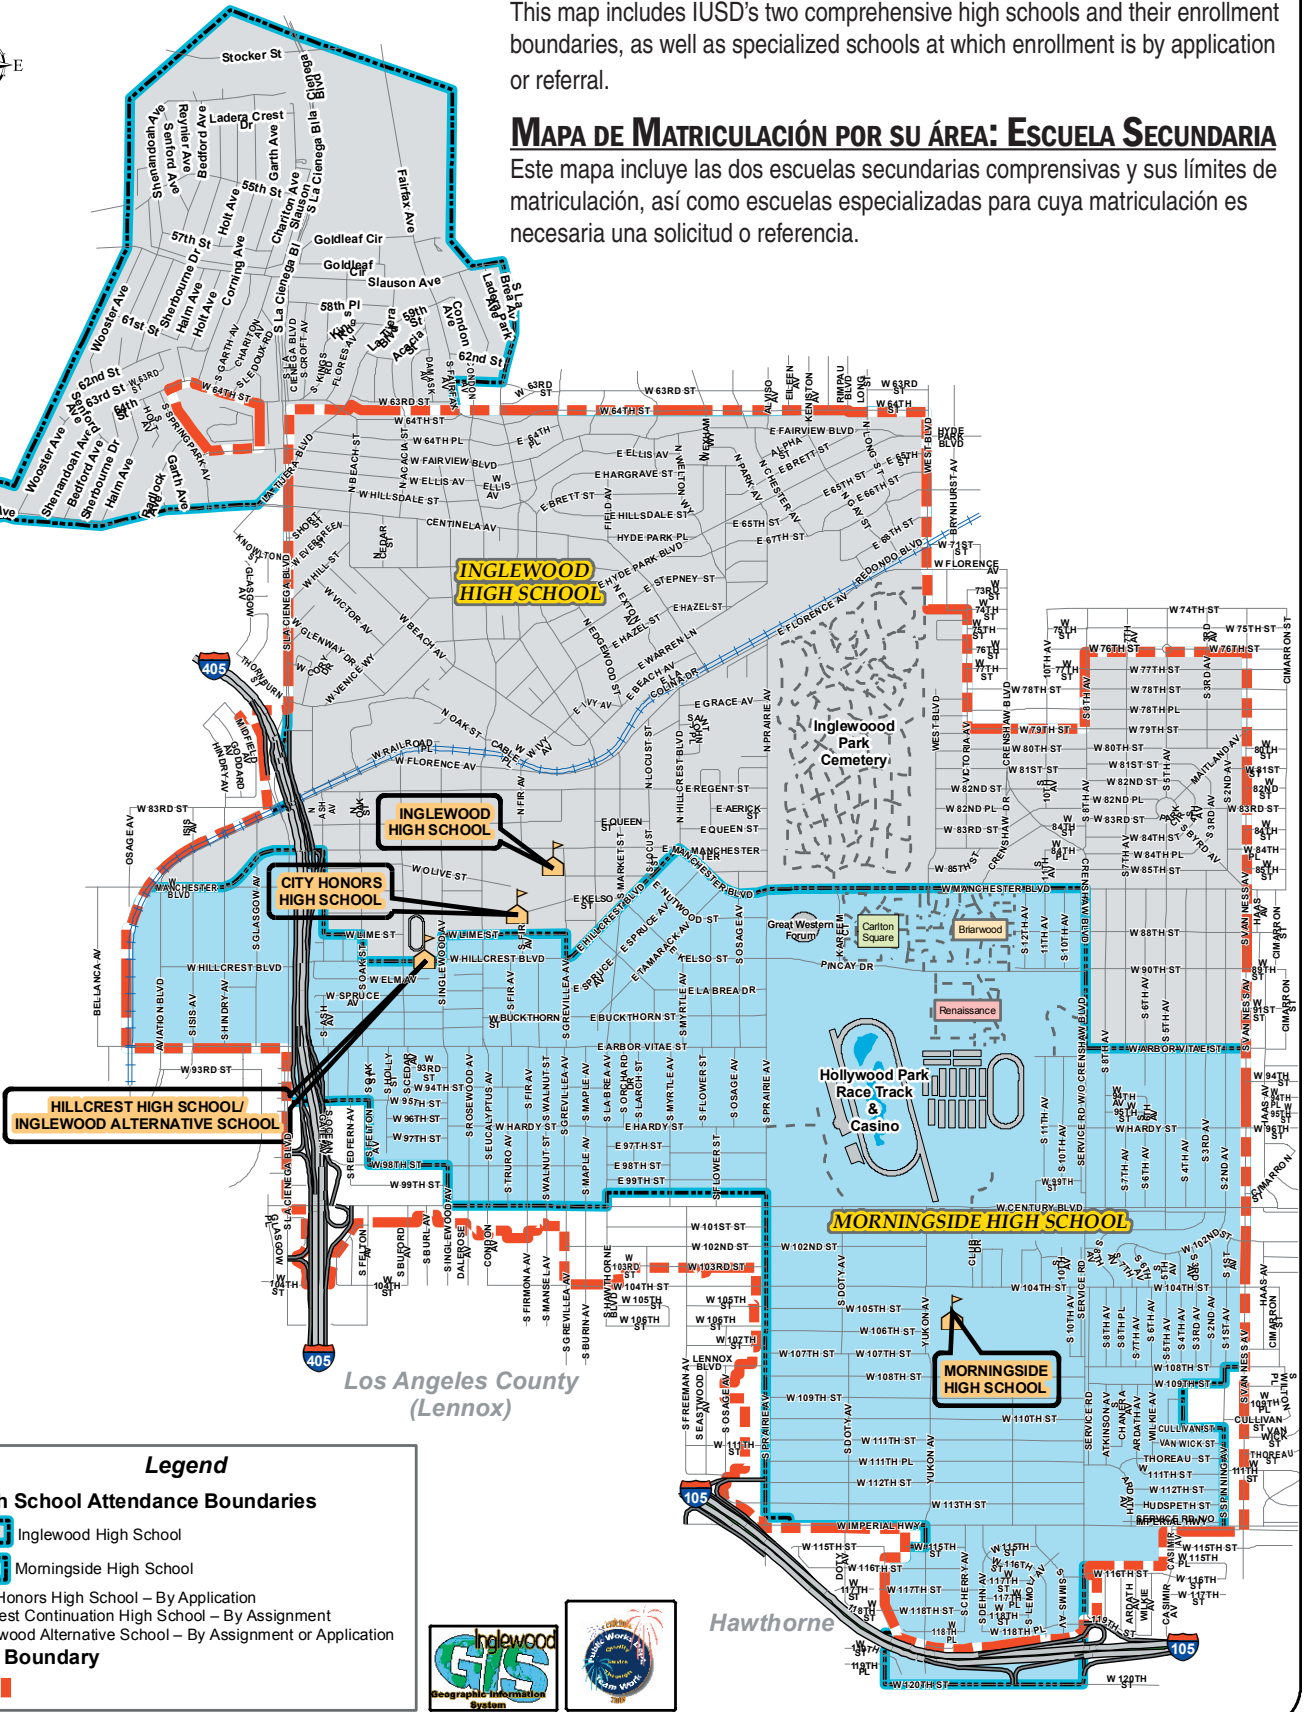

High Schools

High School Enrollment Map

This map includes IUSD's two comprehensive high schools and their enrollment boundaries, as well as specialized schools at which enrollment is by application or referral.

MAPA DE MATRICULACIÓN POR SU ÁREA: ESCUELA SECUNDARIA

Este mapa incluye las dos escuelas secundarias comprensivas y sus límites de matriculación, así como escuelas especializadas para cuya matriculación es necesaria una solicitud o referencia.

Los Angeles County

Los Angeles City

Los Angeles County (Lennox)

Legend

High School Attendance Boundaries

-  Inglewood High School
-  Morningside High School

- City Honors High School – By Application
- Hillcrest Continuation High School – By Assignment
- Inglewood Alternative School – By Assignment or Application

City Boundary