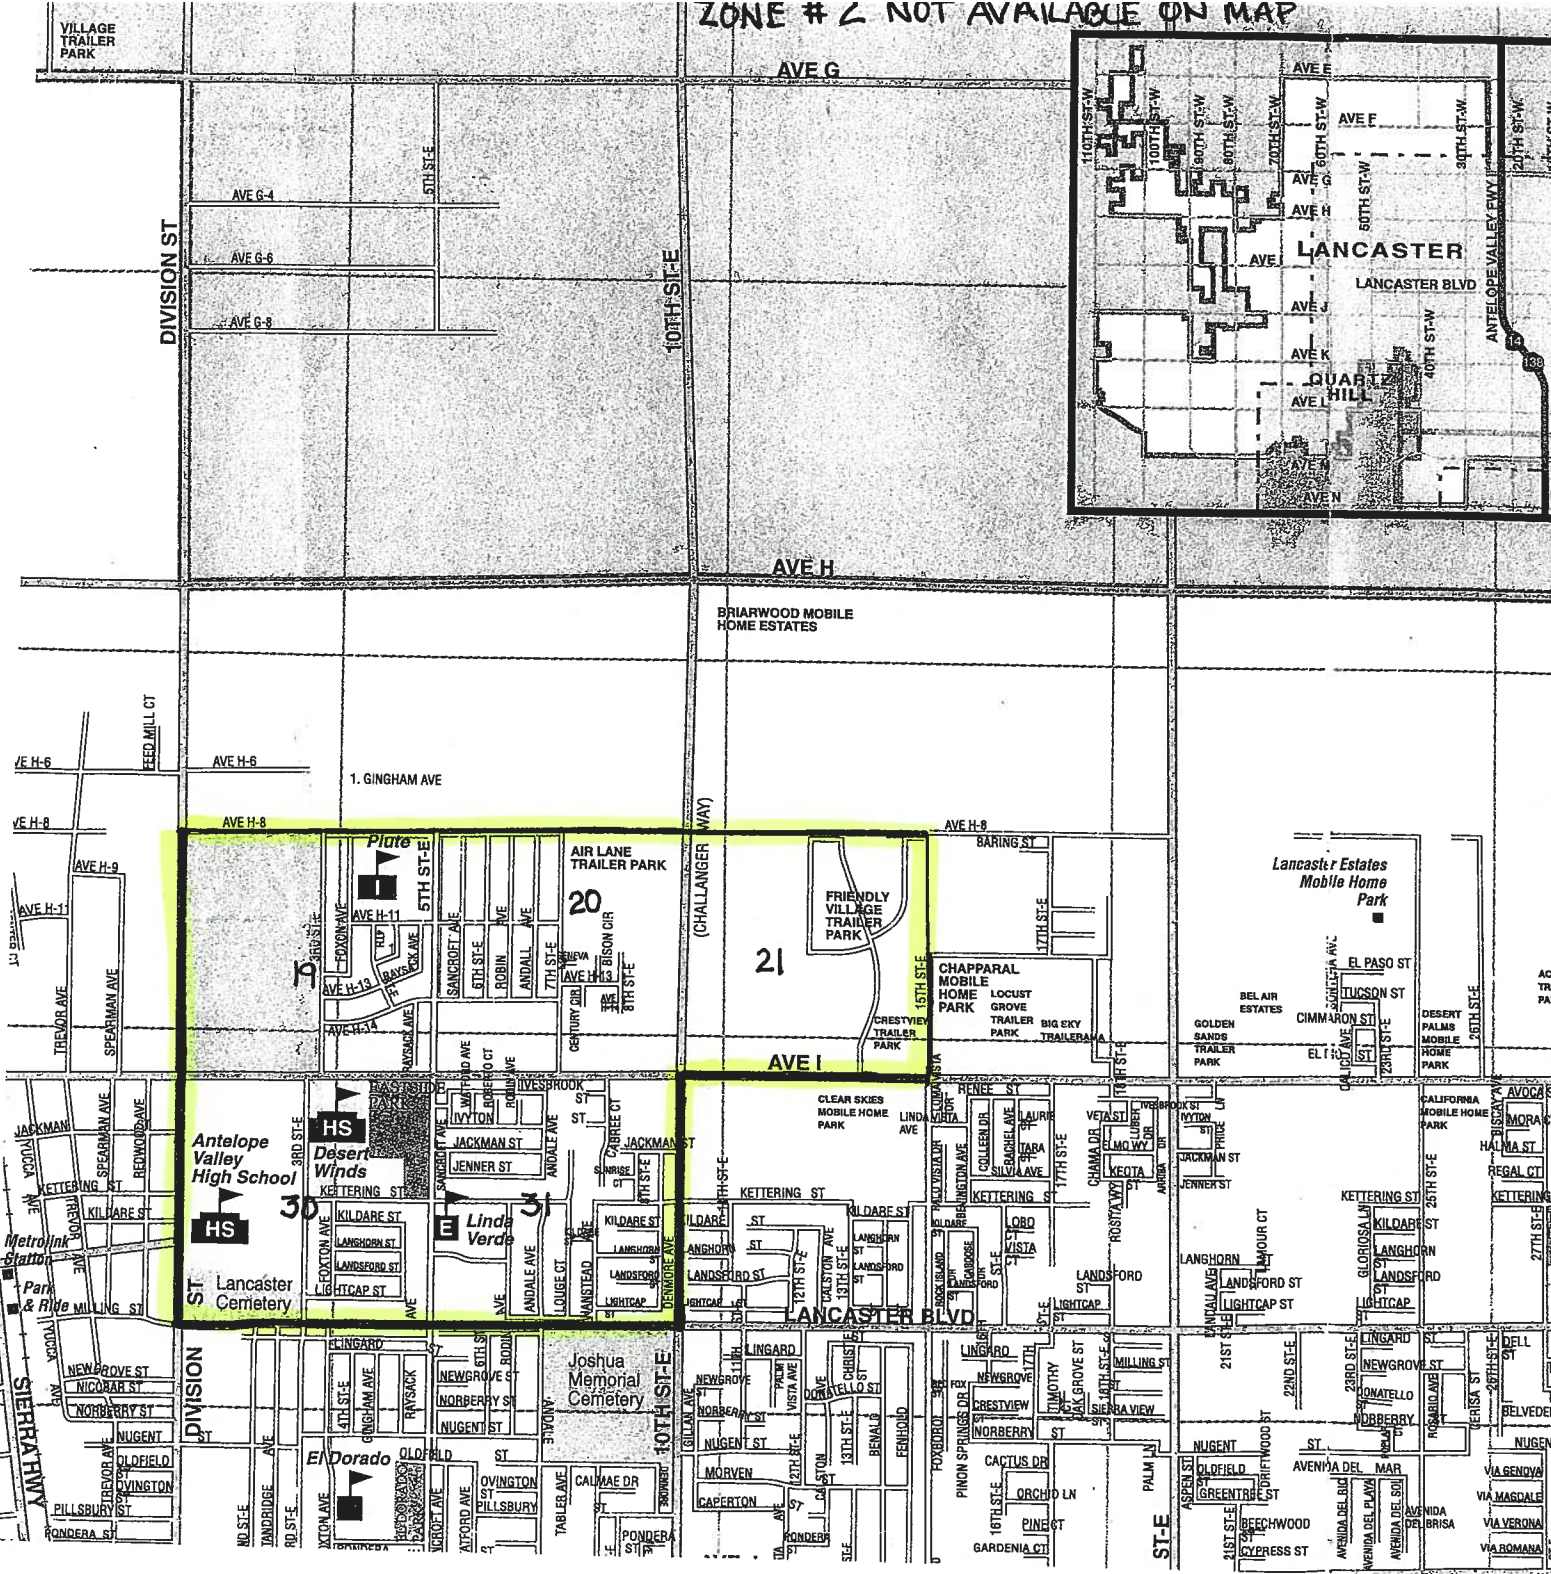

ZONE # 2 NOT AVAILABLE ON MAP

Linda Verde Elementary
44924 5th St. East
(661) 942-0431