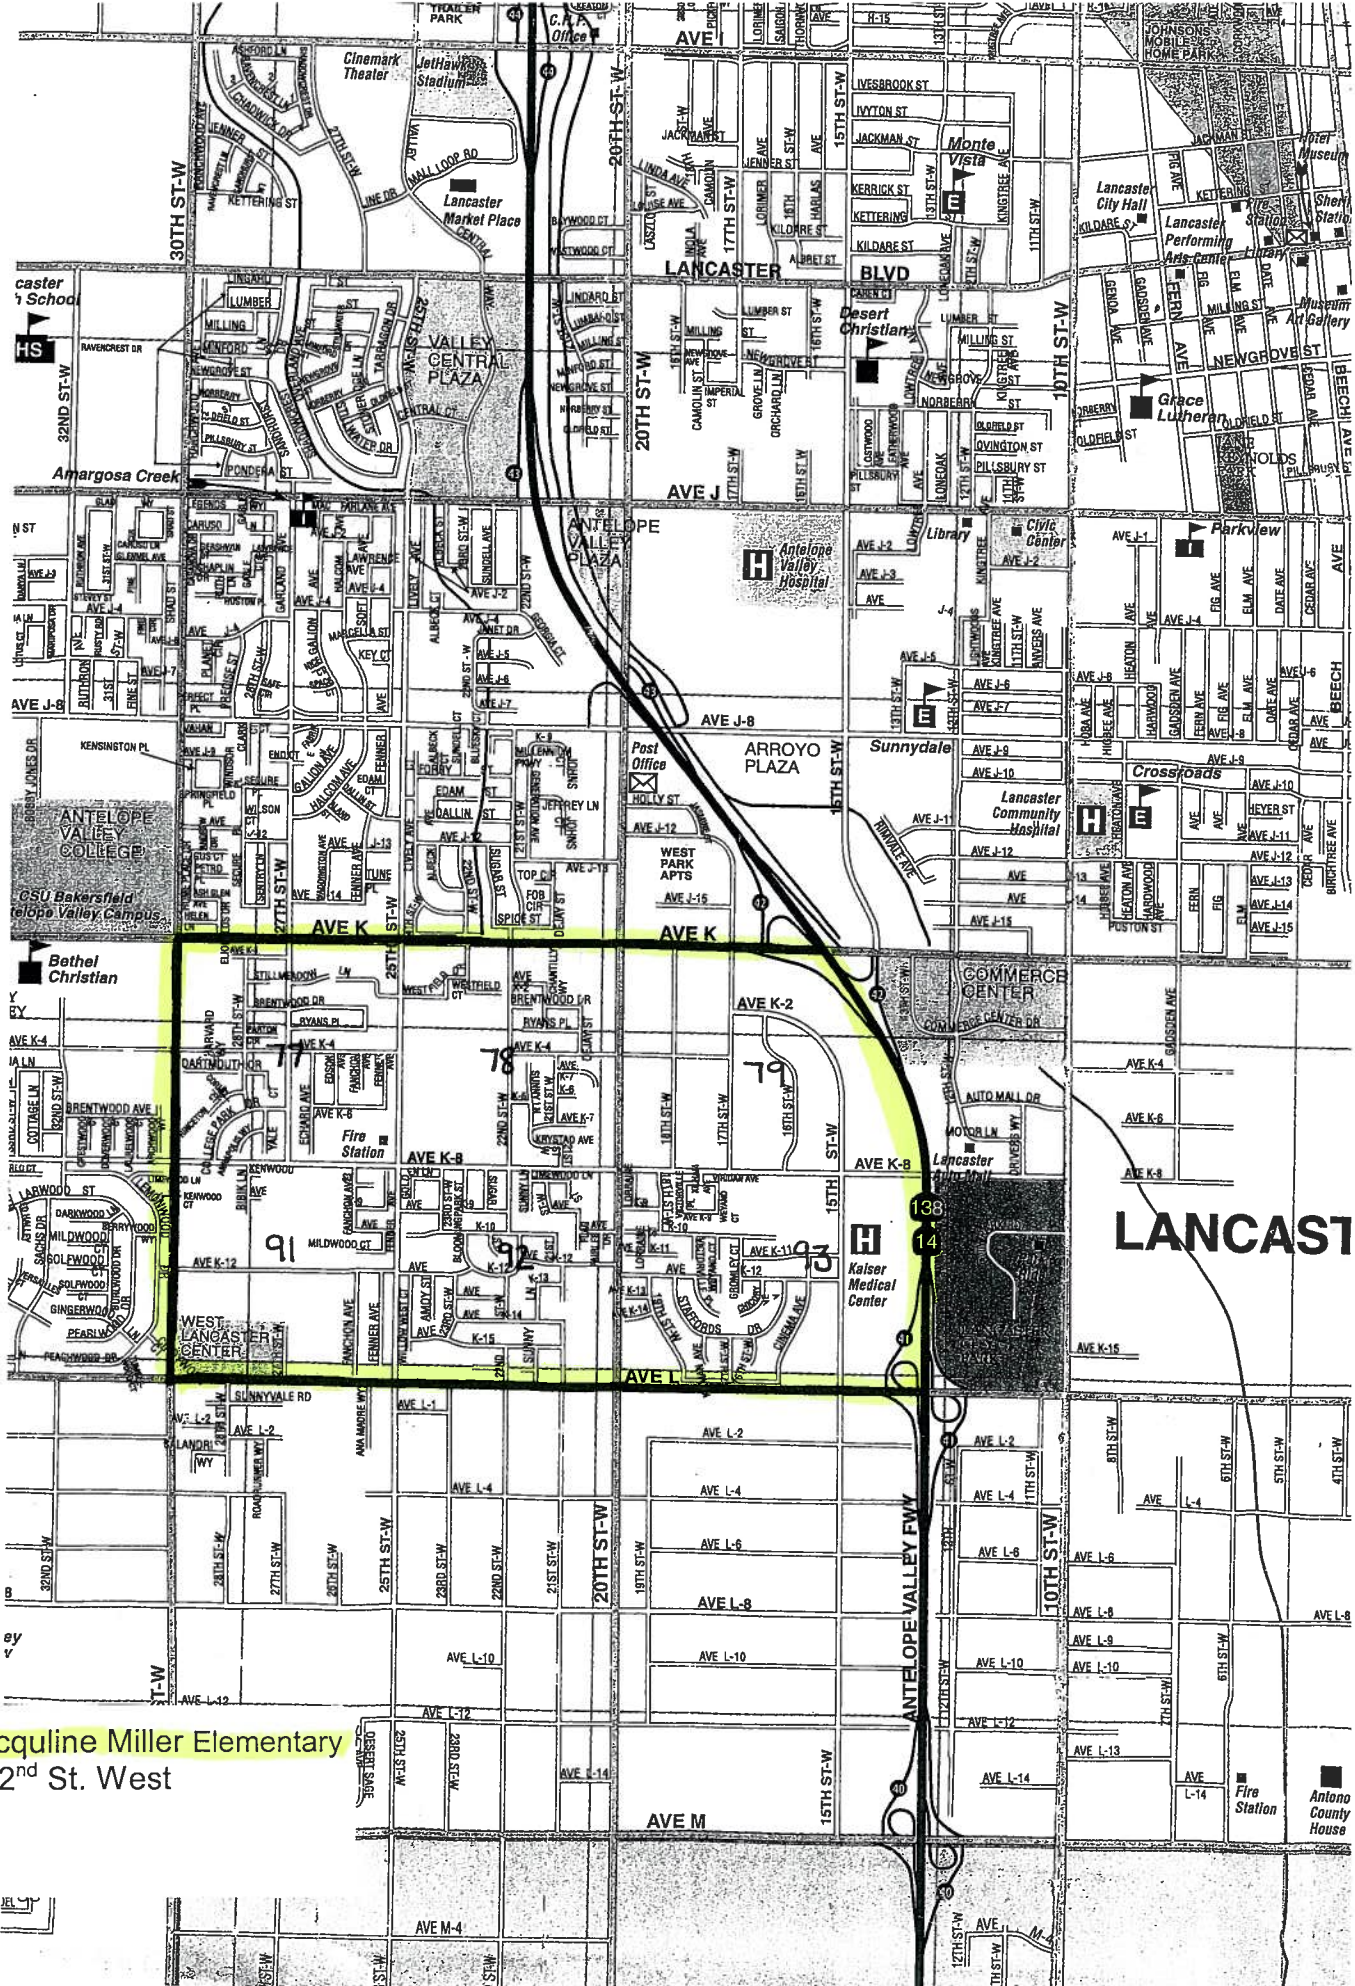

# PALMDALE

ZONE # 2 NOT AVAILABLE ON MAP

Linda Verde Elementary  
 44924 5<sup>th</sup> St. East  
 (661) 942-0431

**Mariposa Elementary**  
 737 W. Ave. H-6  
 (661) 942-0437

John/Jacqueline Miller Elementary  
43420 22<sup>nd</sup> St. West  
(661)