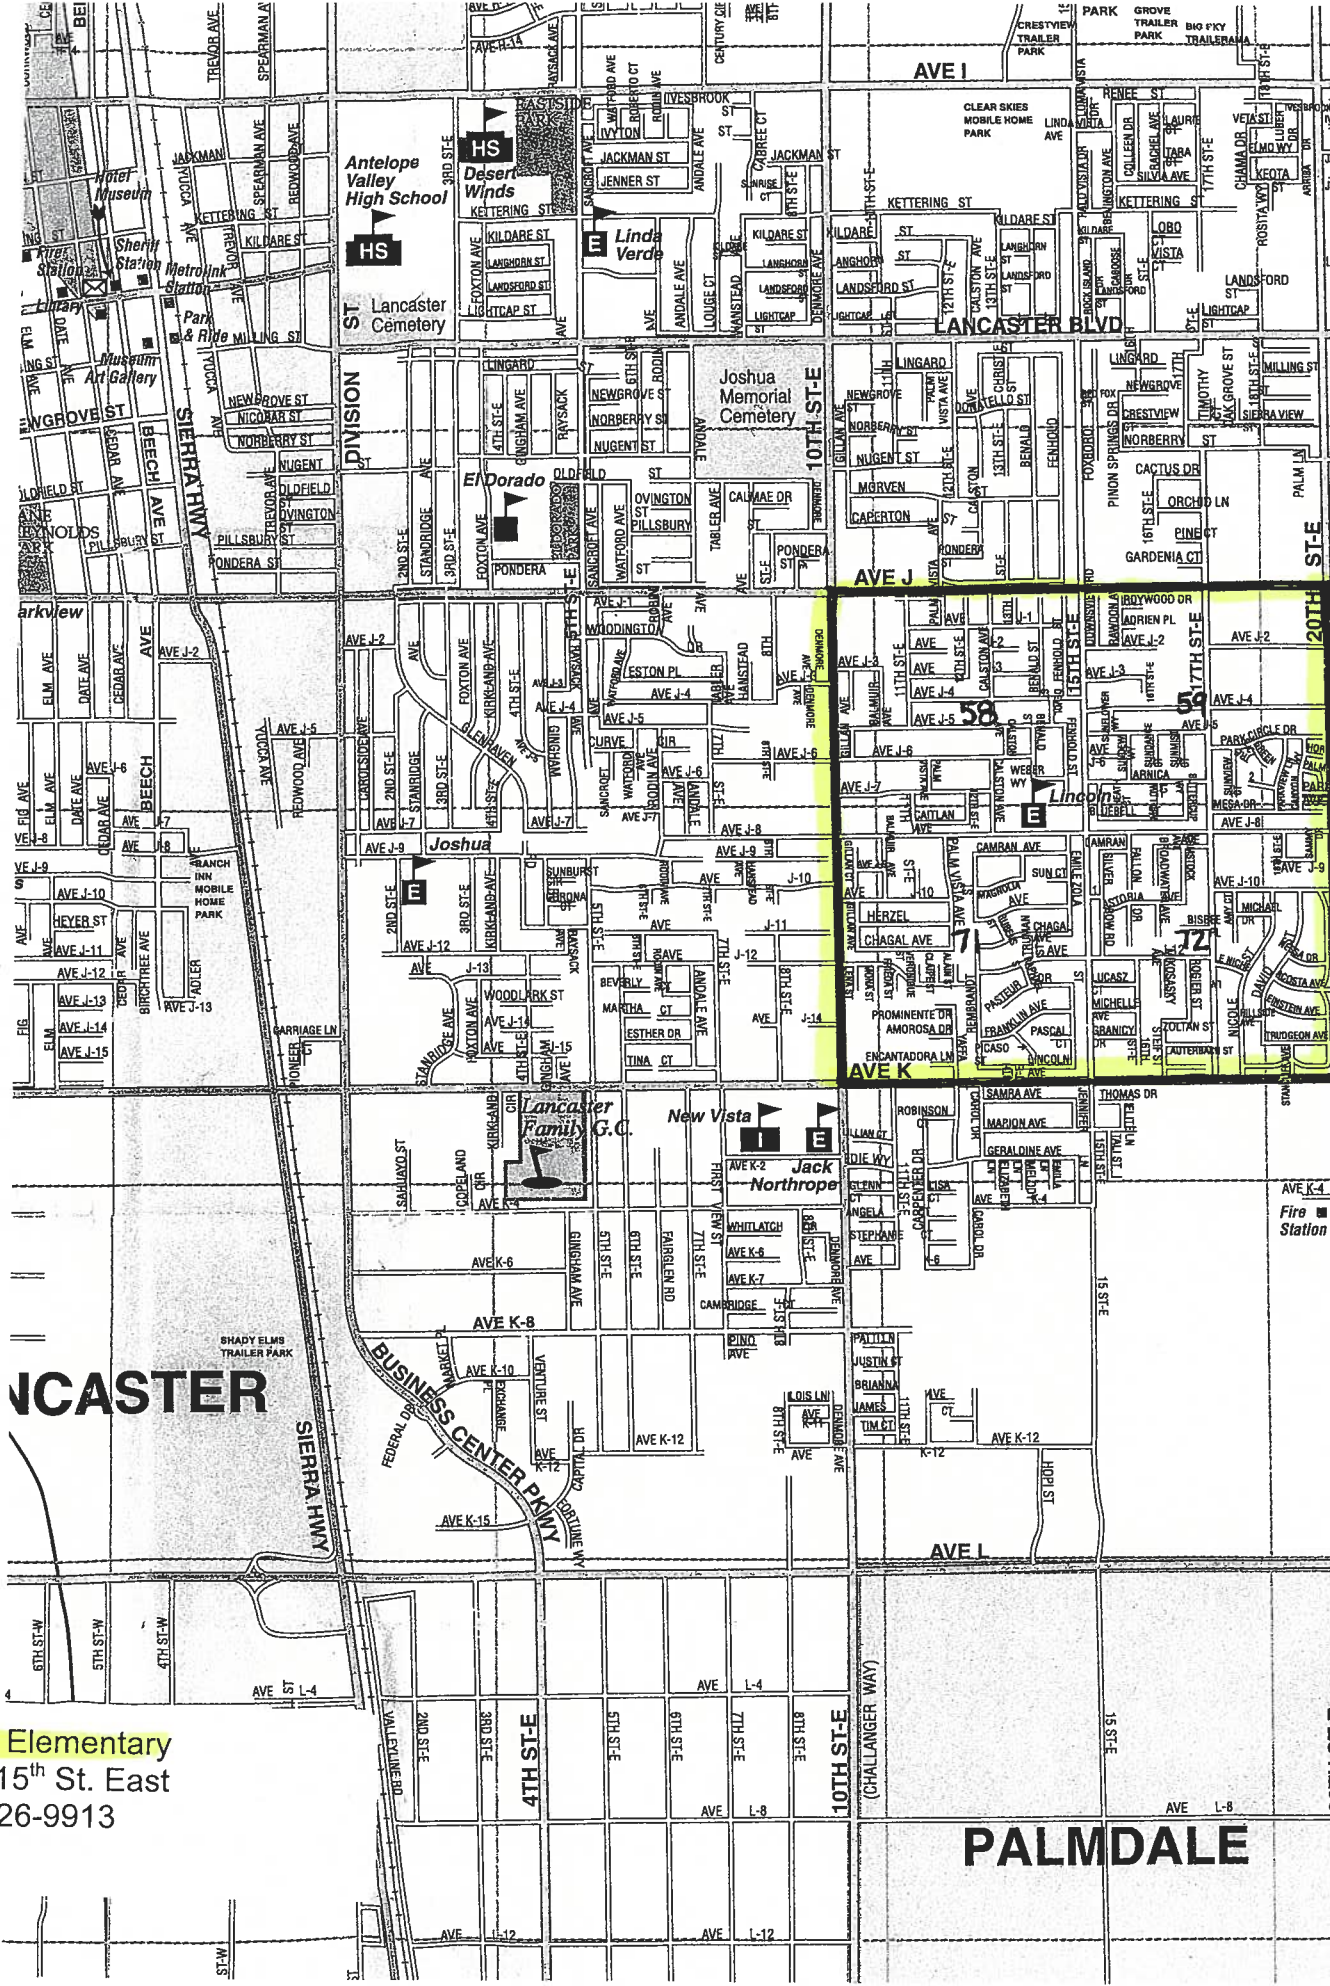

LANCASTER

Lincoln Elementary
44021 15th St. East
(661) 726-9913

PALMDALE