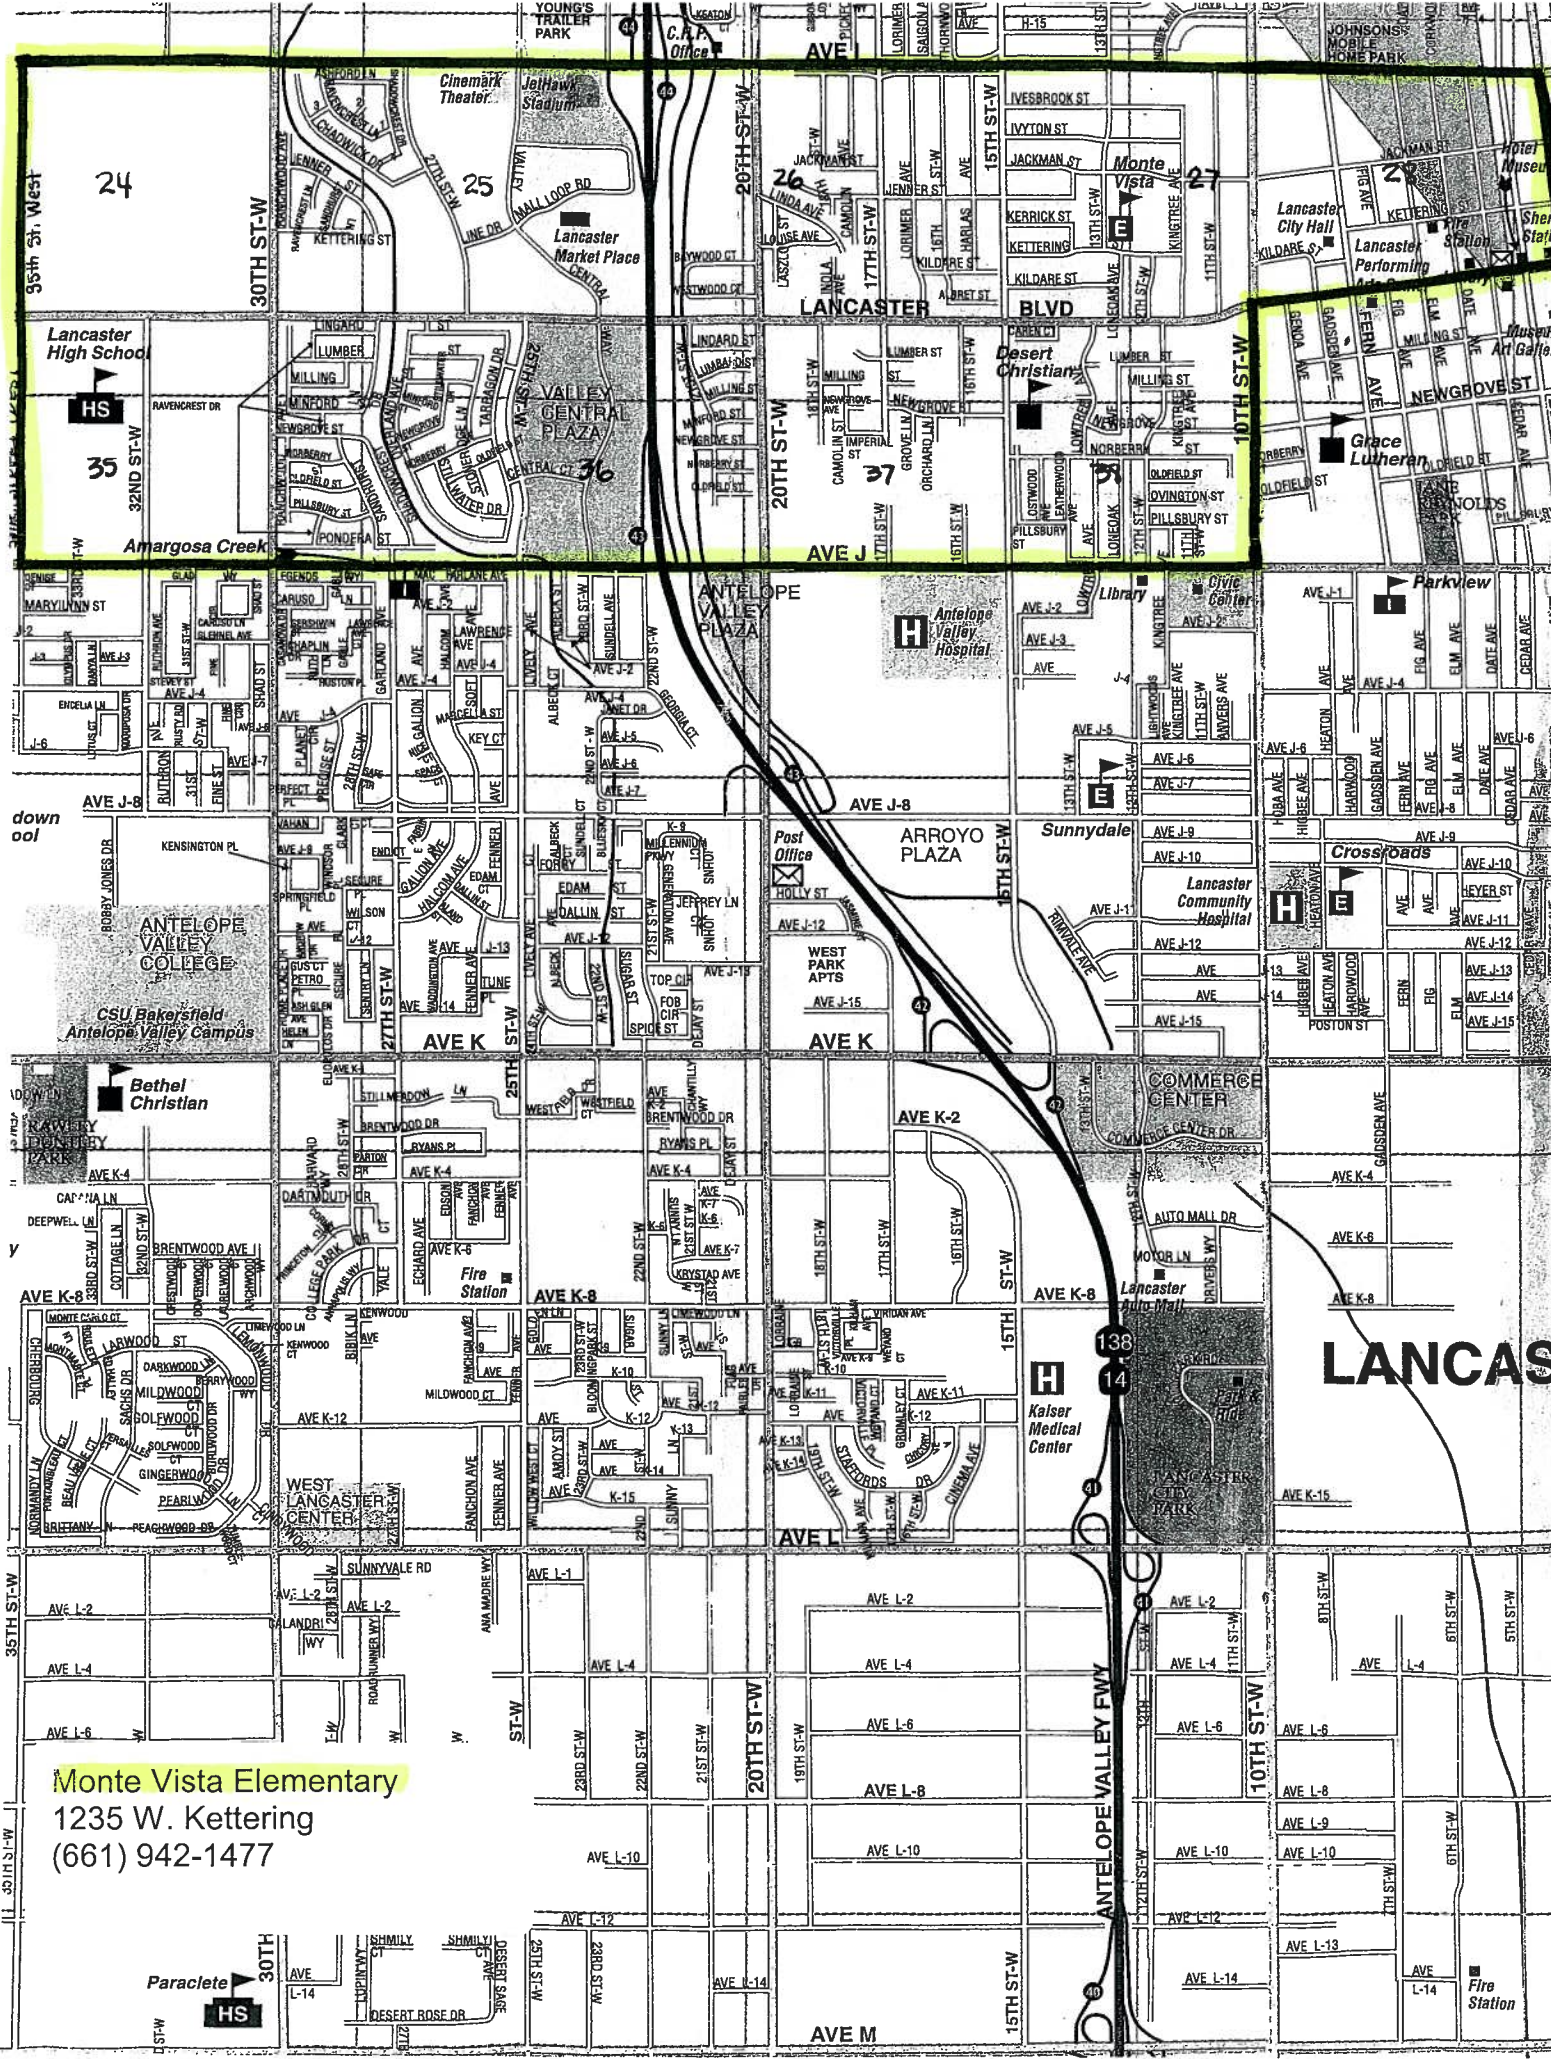

# PALMDALE

ZONE # 2 NOT AVAILABLE ON MAP

Linda Verde Elementary  
 44924 5<sup>th</sup> St. East  
 (661) 942-0431

**Mariposa Elementary**  
 737 W. Ave. H-6  
 (661) 942-0437

John/Jacqueline Miller Elementary  
43420 22<sup>nd</sup> St. West  
(661)