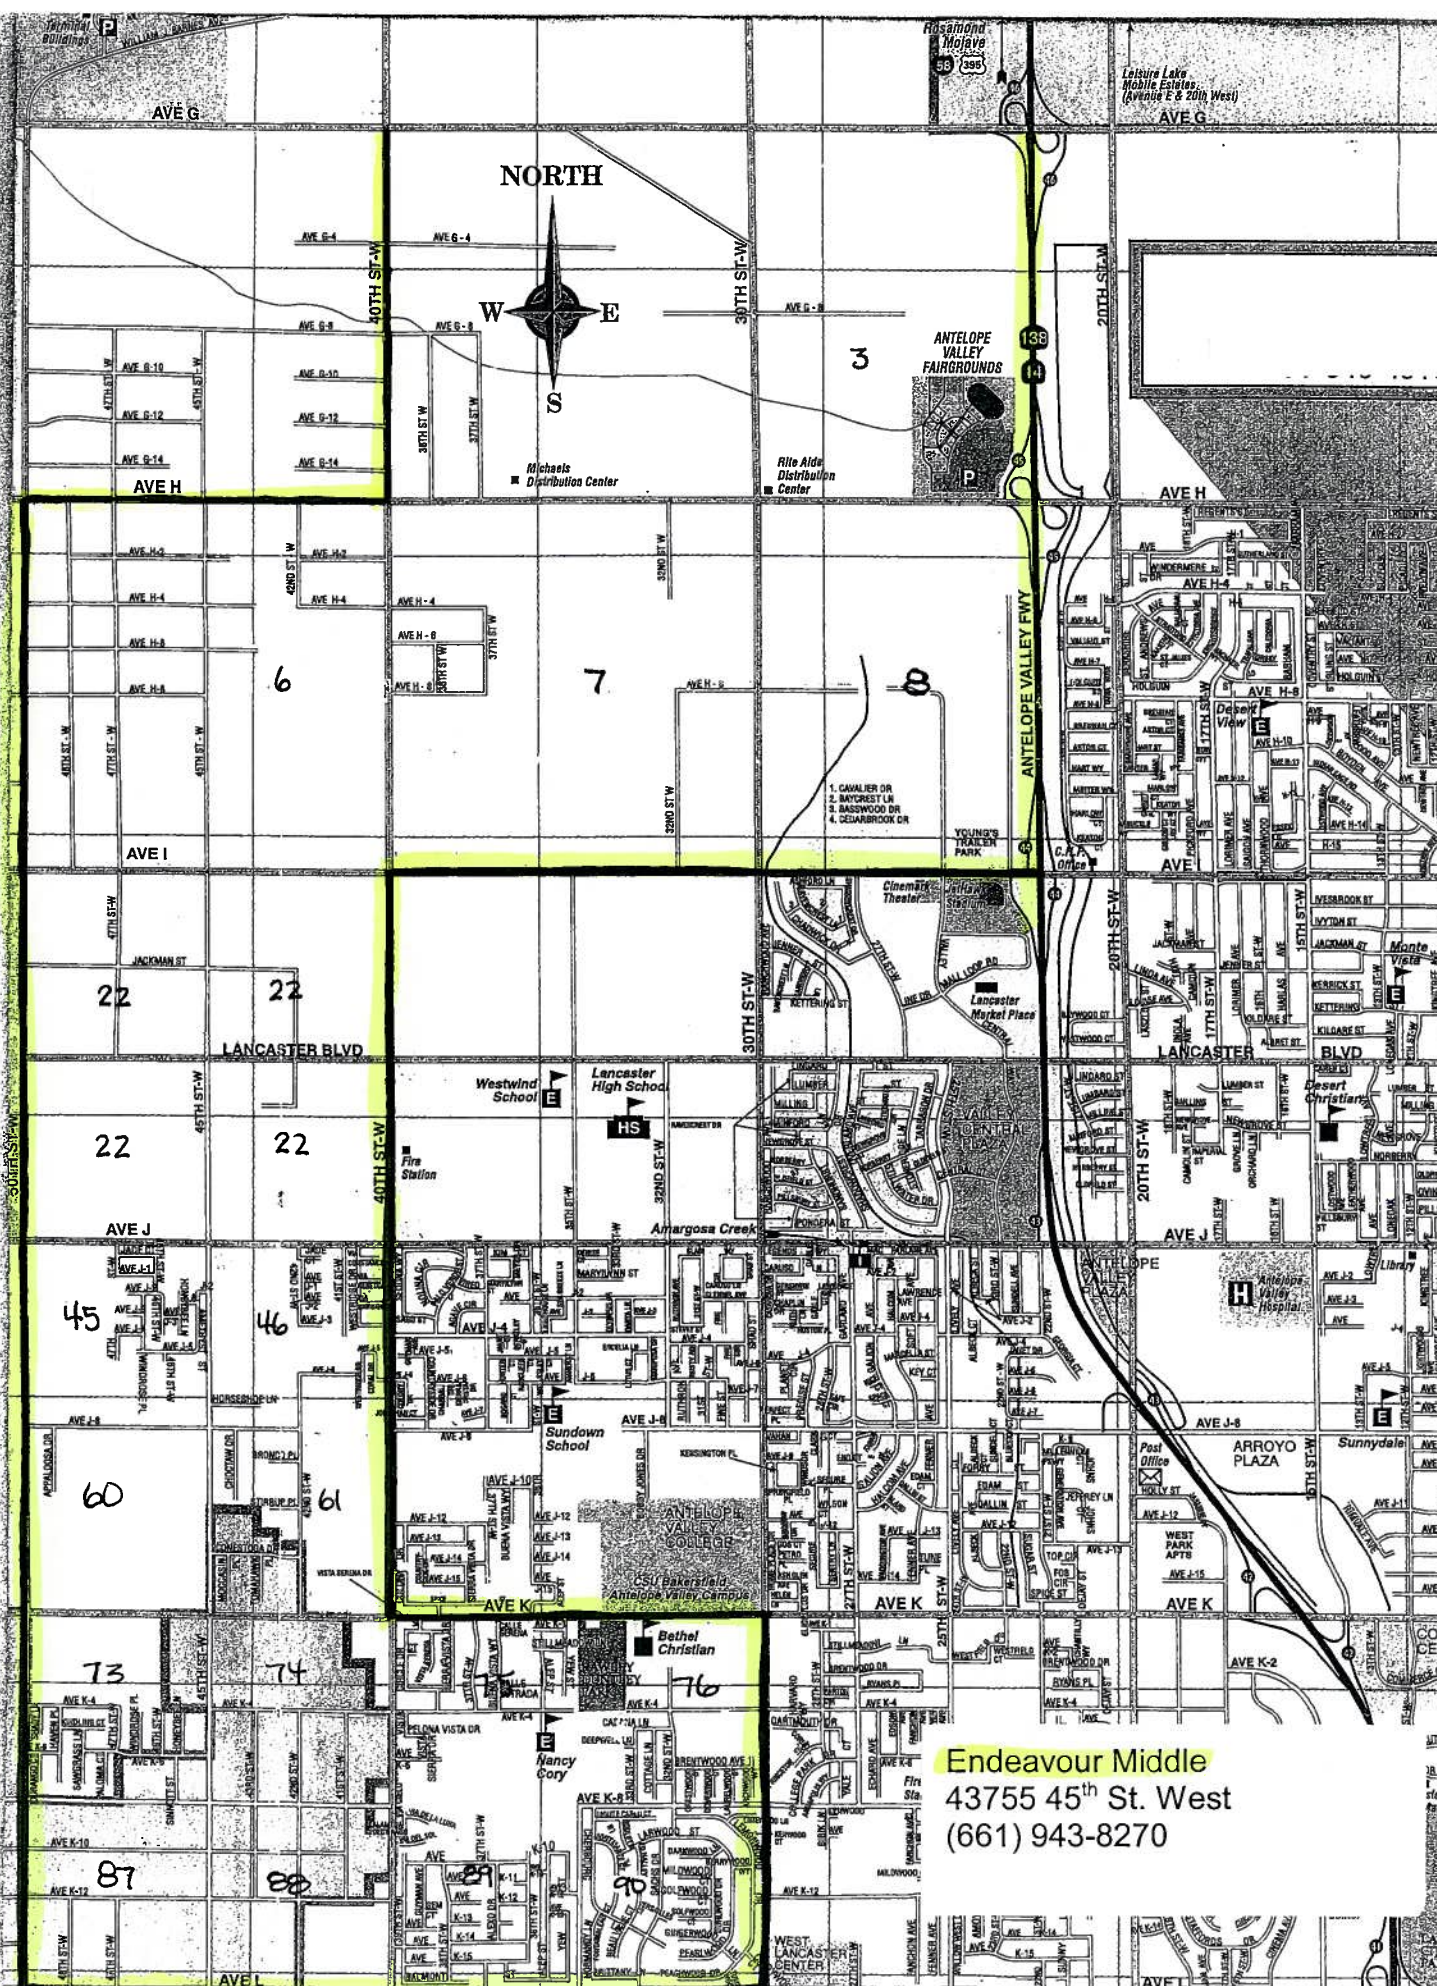

El Dorado Elementary  
361 E. Pondera St.  
(661) 942-8487

NORTH

**Endeavour Middle**  
43755 45<sup>th</sup> St. West  
(661) 943-8270

Map labels include: AVE G, AVE H, AVE I, AVE J, AVE K, AVE L, 30TH ST-W, 40TH ST-W, 45TH ST-W, Lancaster Blvd, Antelope Valley Fwy, Michael's Distribution Center, Rite Aid Distribution Center, Lancaster Market Place, Westwind School, Lancaster High School, Amargosa Creek, Sundown School, Antelope Valley College, Bethel Christian, Nancy Cory, Endeavour Middle, and various residential street names.