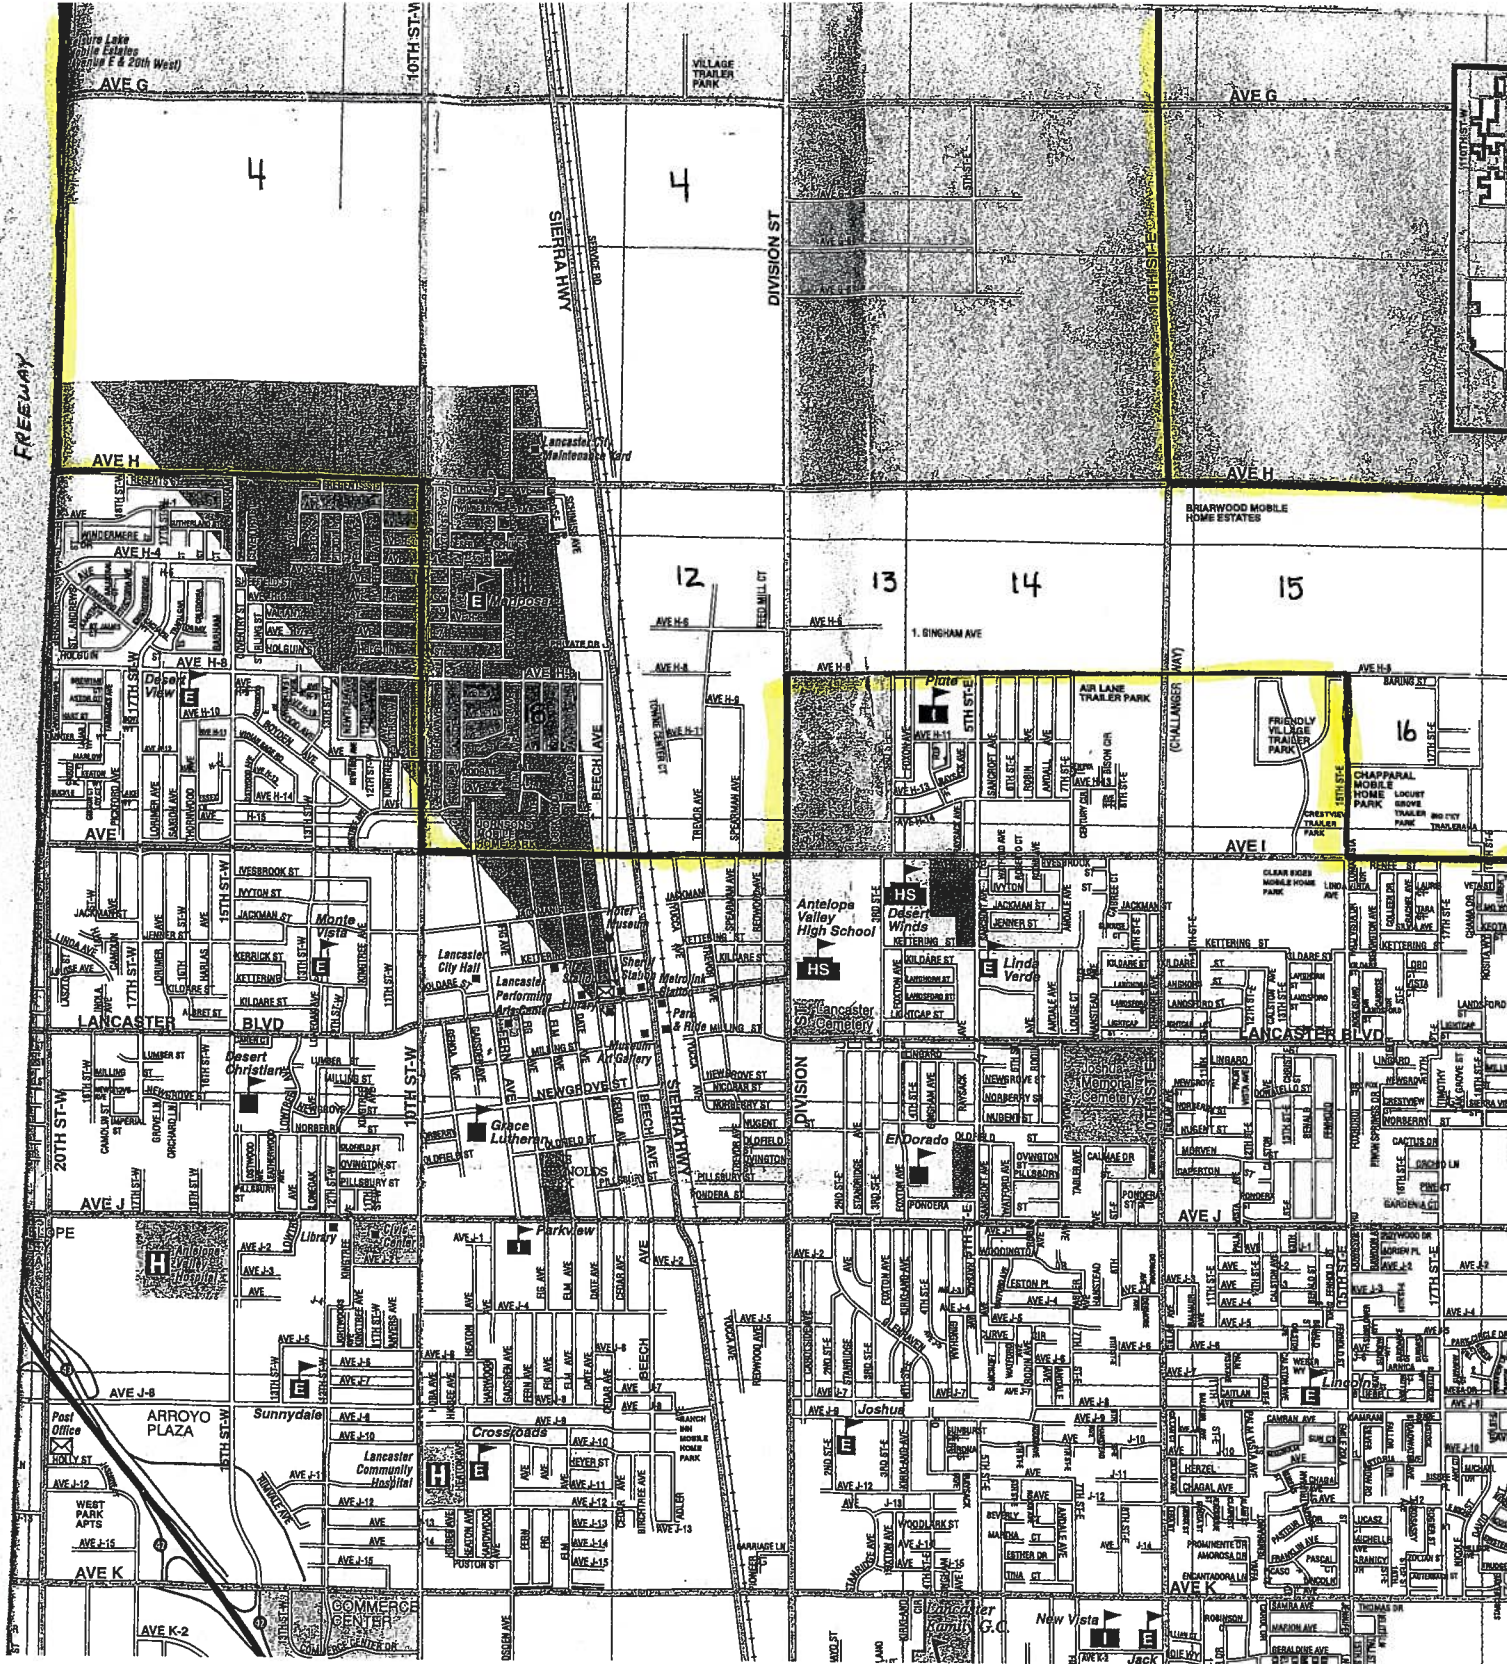

Mariposa Elementary
737 W. Ave. H-6
(661) 942-0437