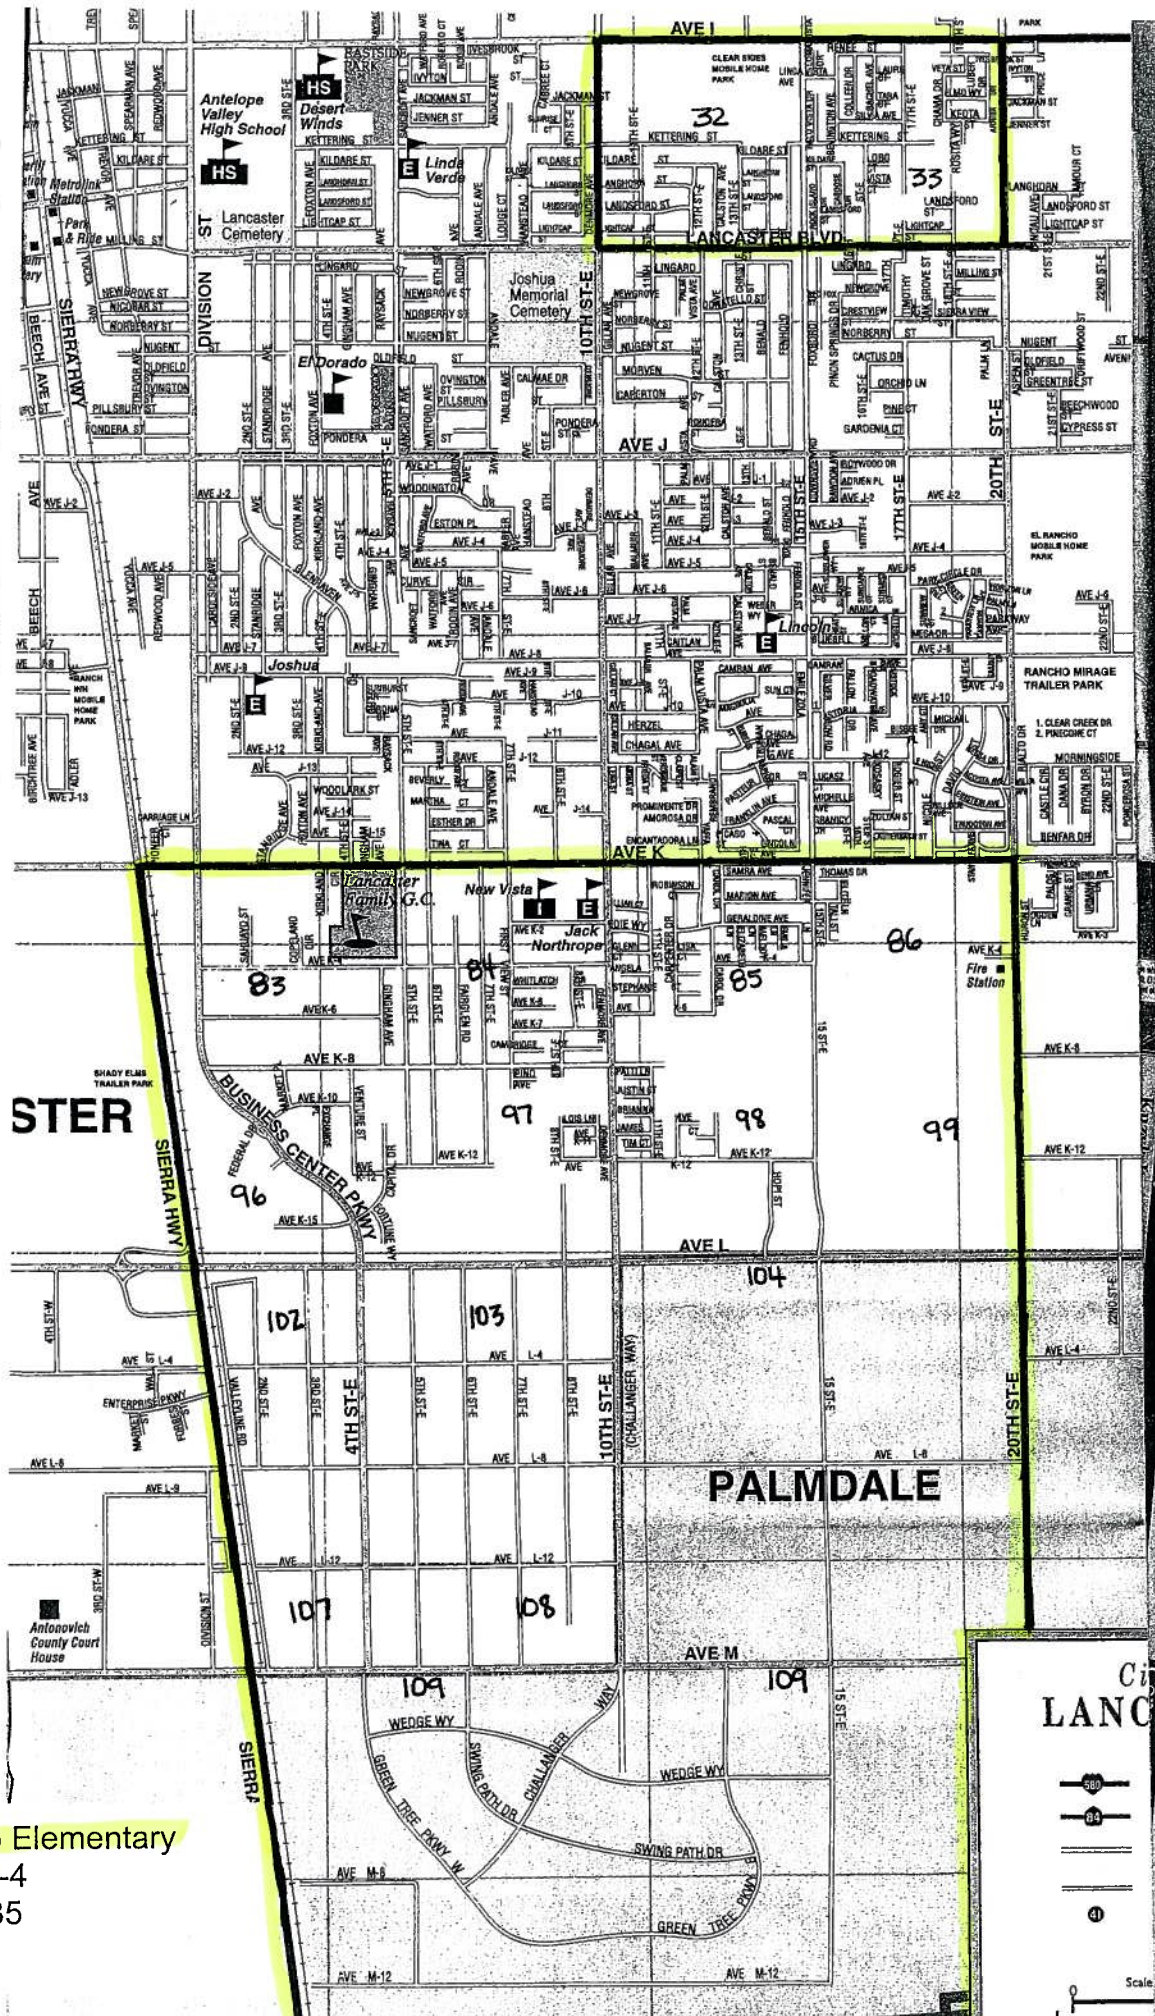

El Dorado Elementary  
361 E. Pondera St.  
(661) 942-8487

NORTH

**Endeavour Middle**  
43755 45<sup>th</sup> St. West  
(661) 943-8270

Map labels include: AVE G, AVE H, AVE I, AVE J, AVE K, AVE L, 30TH ST-W, 40TH ST-W, 45TH ST-W, Lancaster Blvd, Antelope Valley Fwy, Michael's Distribution Center, Rite Aid Distribution Center, Lancaster Market Place, Westwind School, Lancaster High School, Amargosa Creek, Sundown School, Antelope Valley College, Bethel Christian, Nancy Cory, Endeavour Middle, and various residential street names.