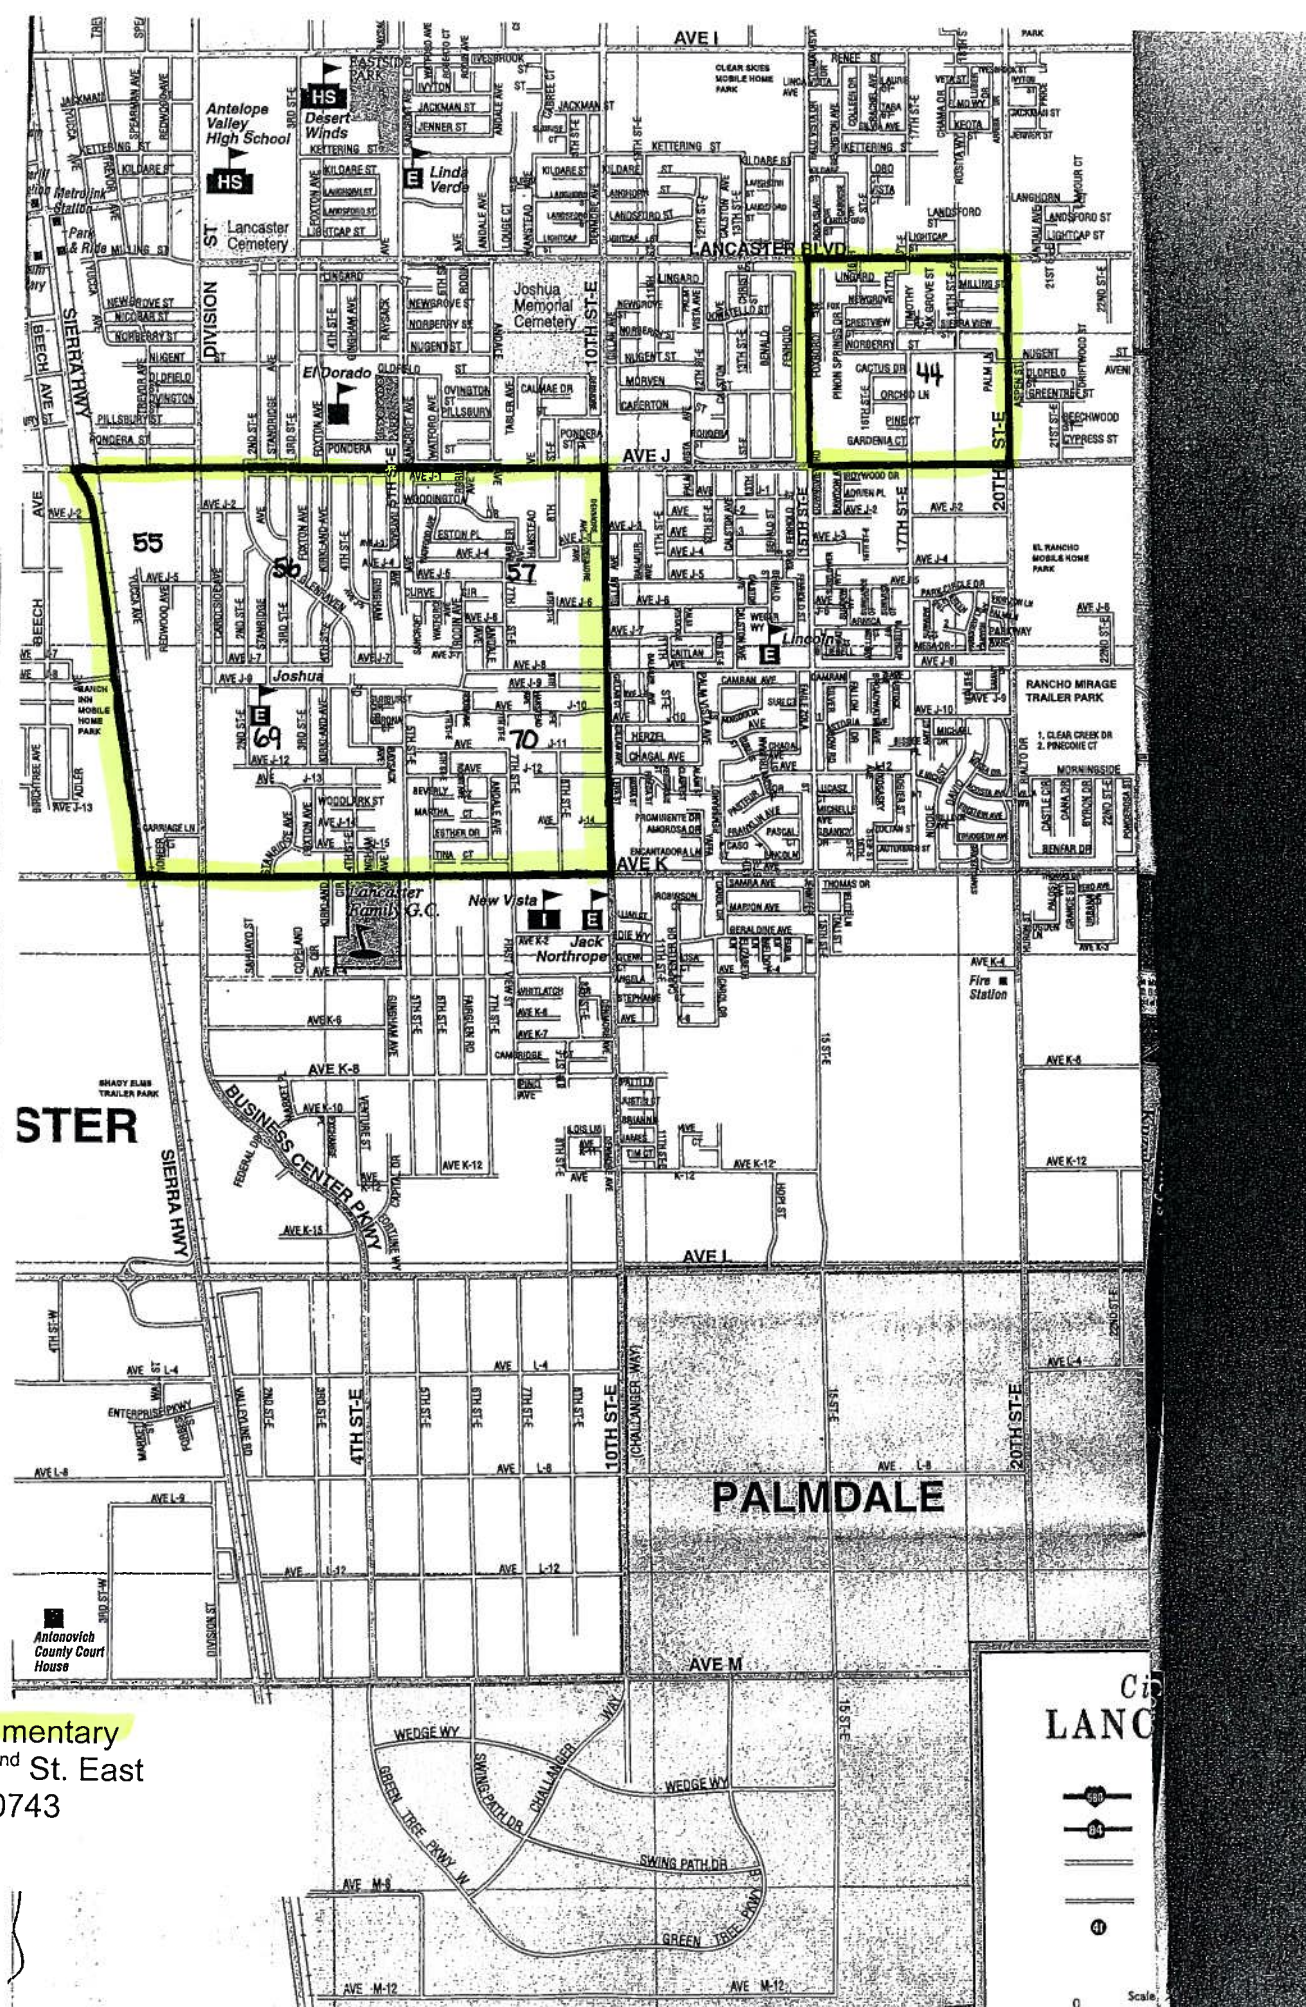

Joshua Elementary
43926 N. 2nd St. East
(661) 948-0743

City of Lancaster

Scale