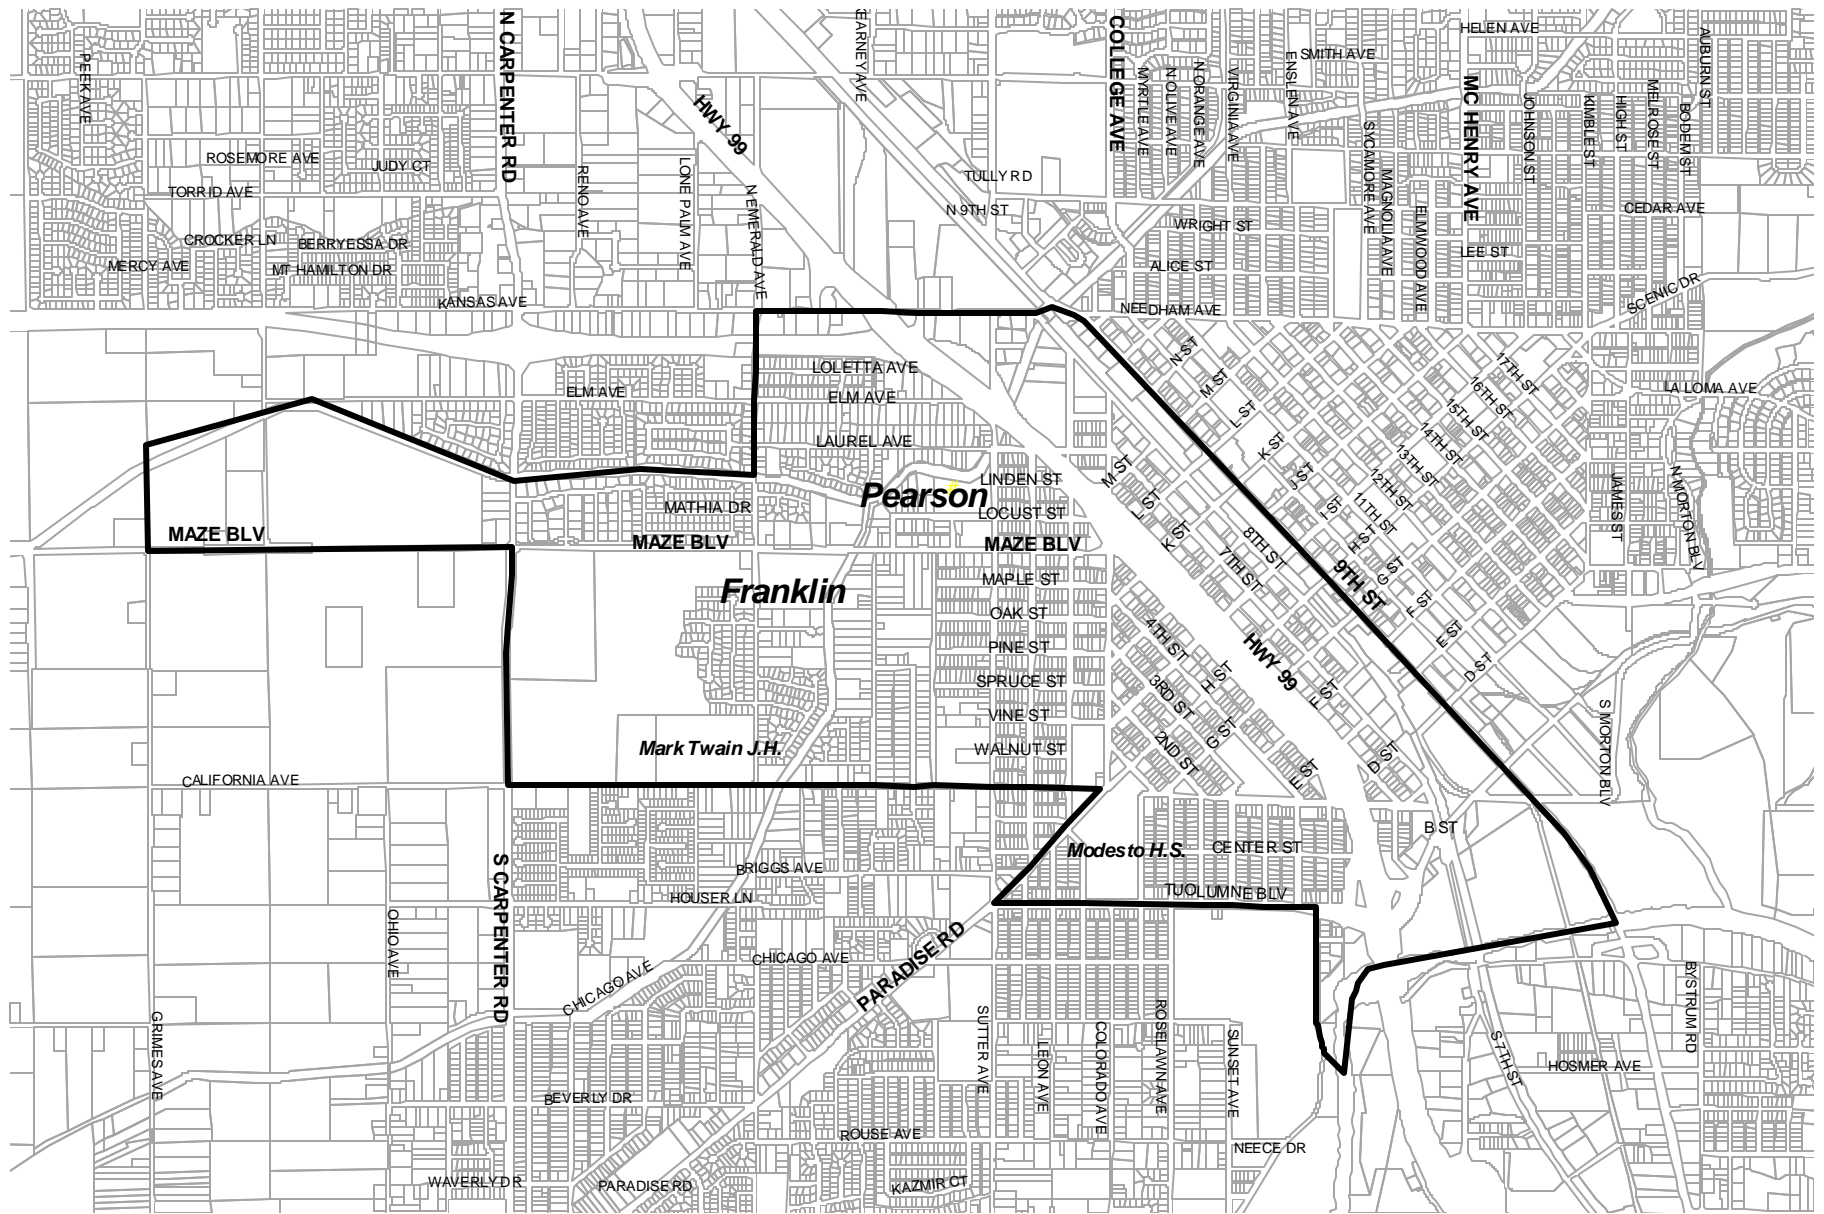

FRANKLIN (2-6)/PEARSON (K-1) ELEMENTARY SCHOOL ATTENDANCE AREA

7/15/03

MODESTO CITY SCHOOL DISTRICT

10