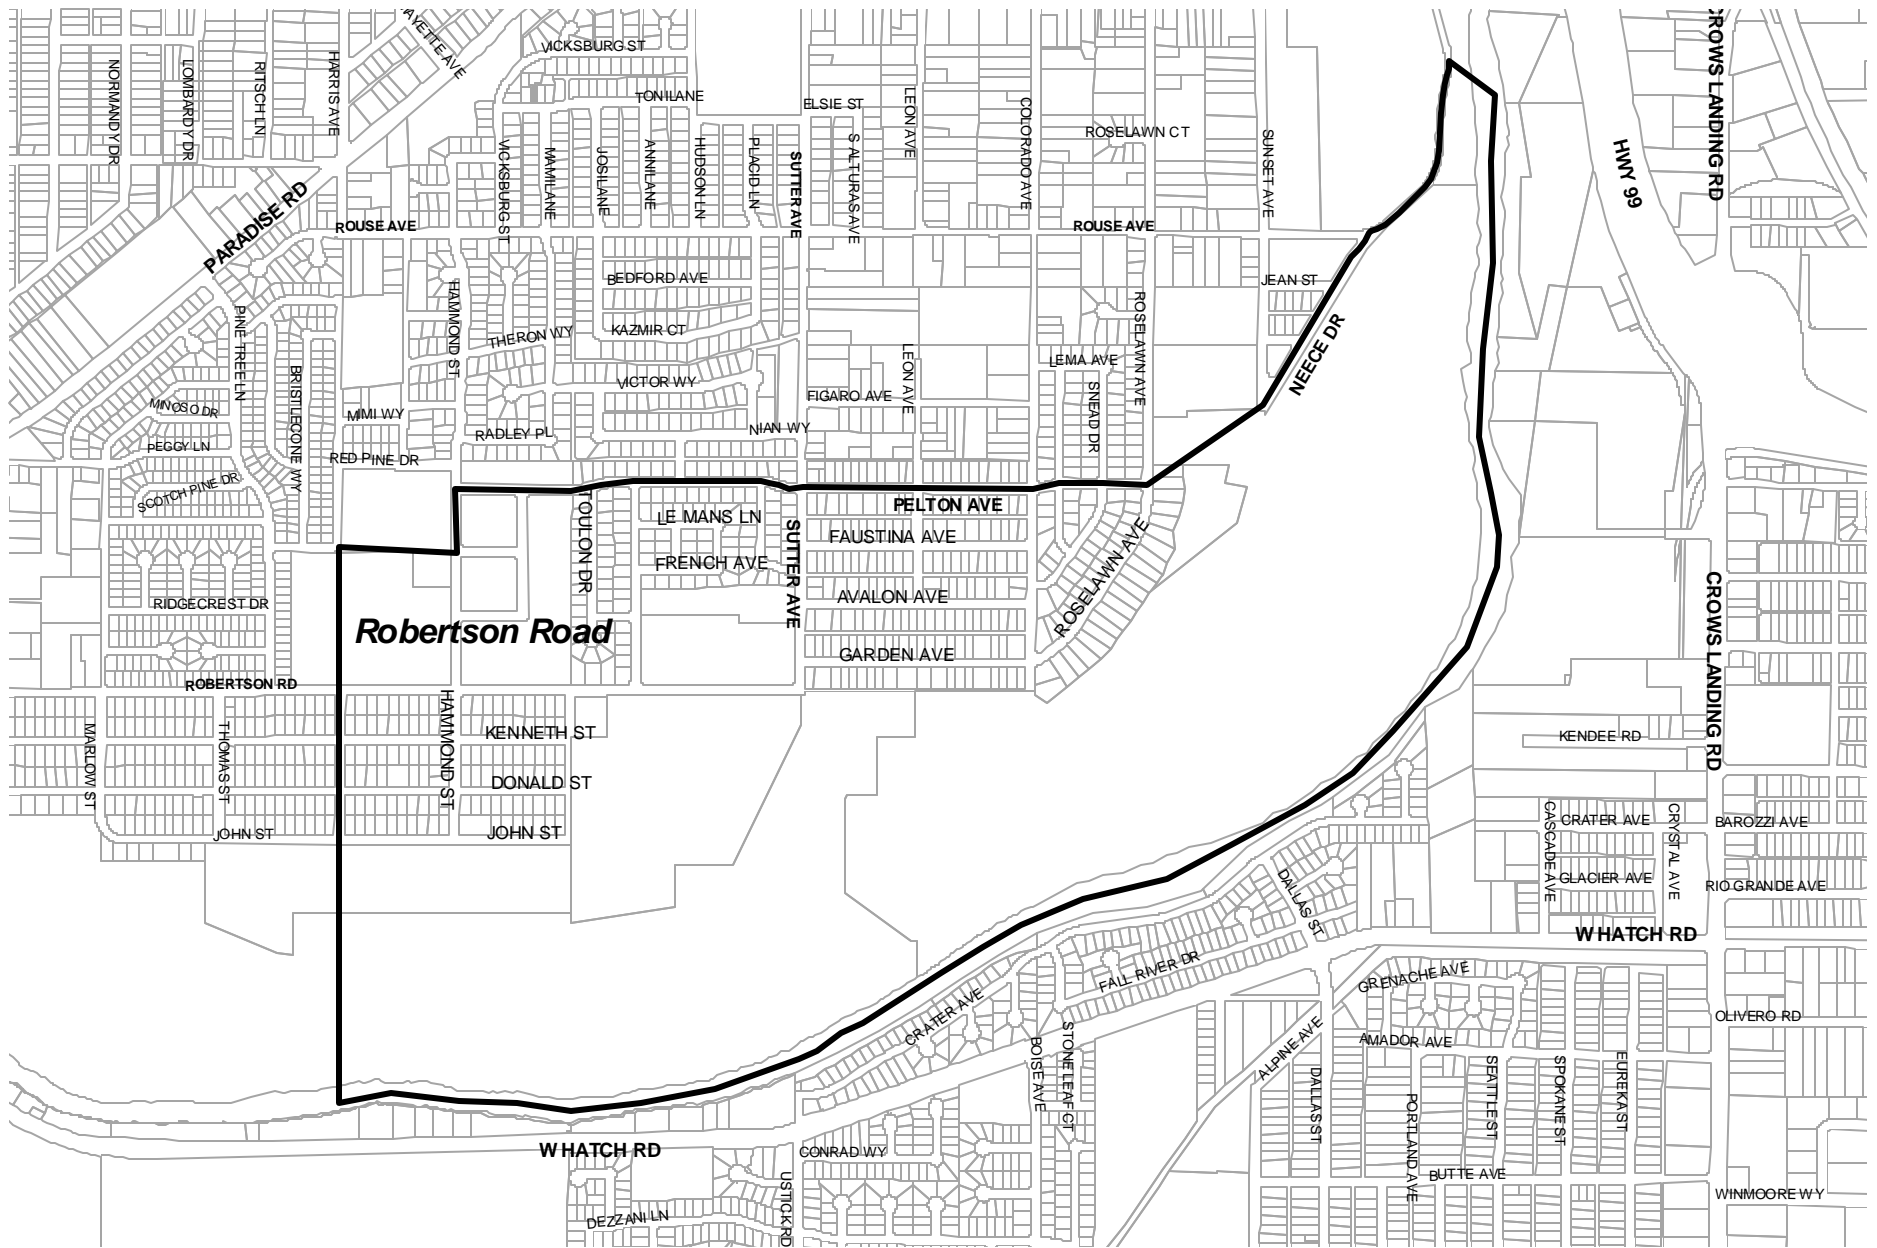

ROBERTSON RD ELEMENTARY SCHOOL ATTENDANCE AREA

7/15/03

MODESTO CITY SCHOOL DISTRICT