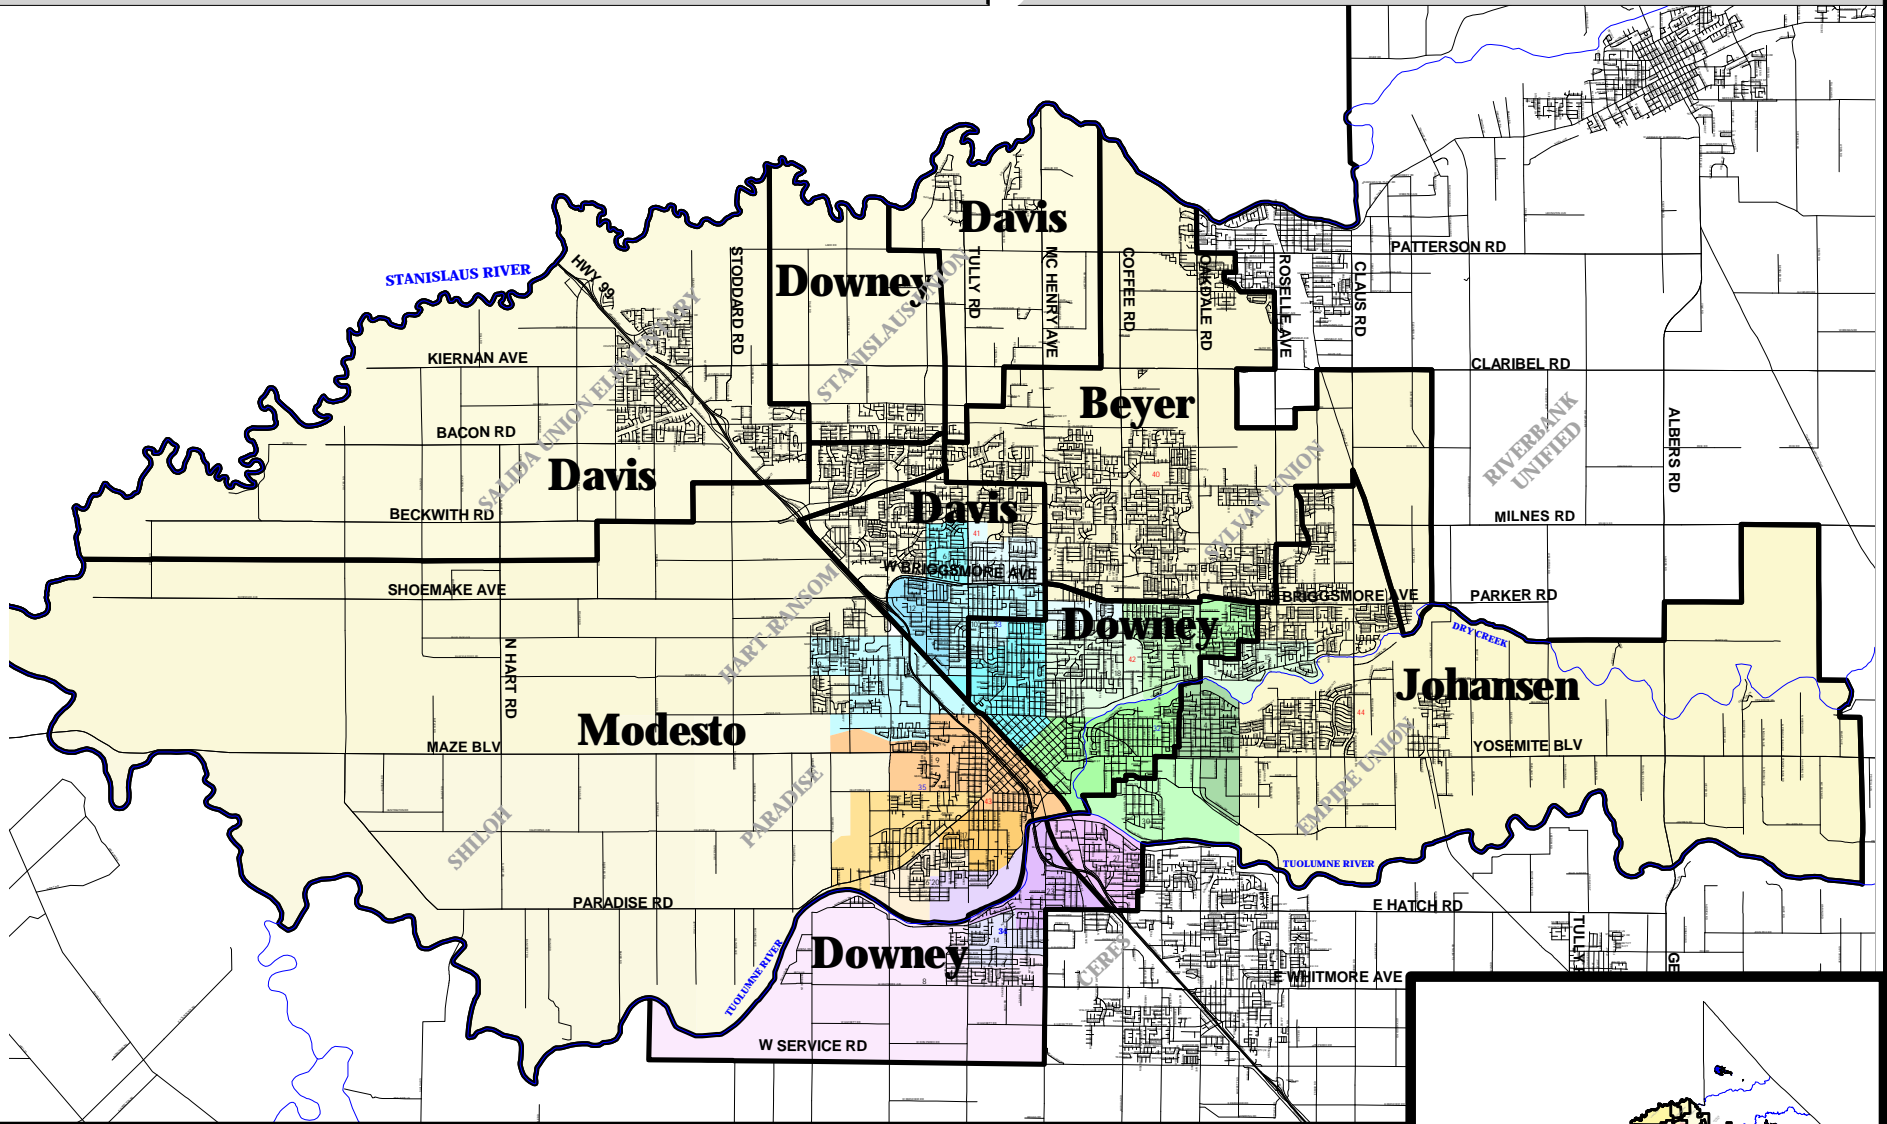

Modesto City Schools

40- BEYER	32- LA LOMA JR. HIGH	18 John Muir	33- ROOSEVELT JR. HIGH	19 Alberta Martone	34- HANSHAW MIDDLE SCHOOL	8 Fairview	35- MARK TWAIN JR. HIGH	2 Burbank
41- DAVIS	15 Lakewood	15 Lakewood	19 Alberta Martone	19 Alberta Martone	14 Bret Harte	14 Bret Harte	9/7 Franklin/Pearson	9/7 Franklin/Pearson
42- DOWNEY	4 El Vista	4 El Vista	1 Beard	1 Beard	20 Robertson Road	20 Robertson Road	16 Kirschen	16 Kirschen
43- MDESTO	21 Rose Avenue	21 Rose Avenue	5 Enslin	5 Enslin	23 Shackelford	23 Shackelford	17 Marshall	17 Marshall
44- JOHANSEN	24 Sonoma	24 Sonoma	6 Everett	6 Everett	27 Tuolumne	27 Tuolumne		
	29 Wilson	29 Wilson	10 Fremont	10 Fremont				
	30 Wright	30 Wright	12 Garrison	12 Garrison				